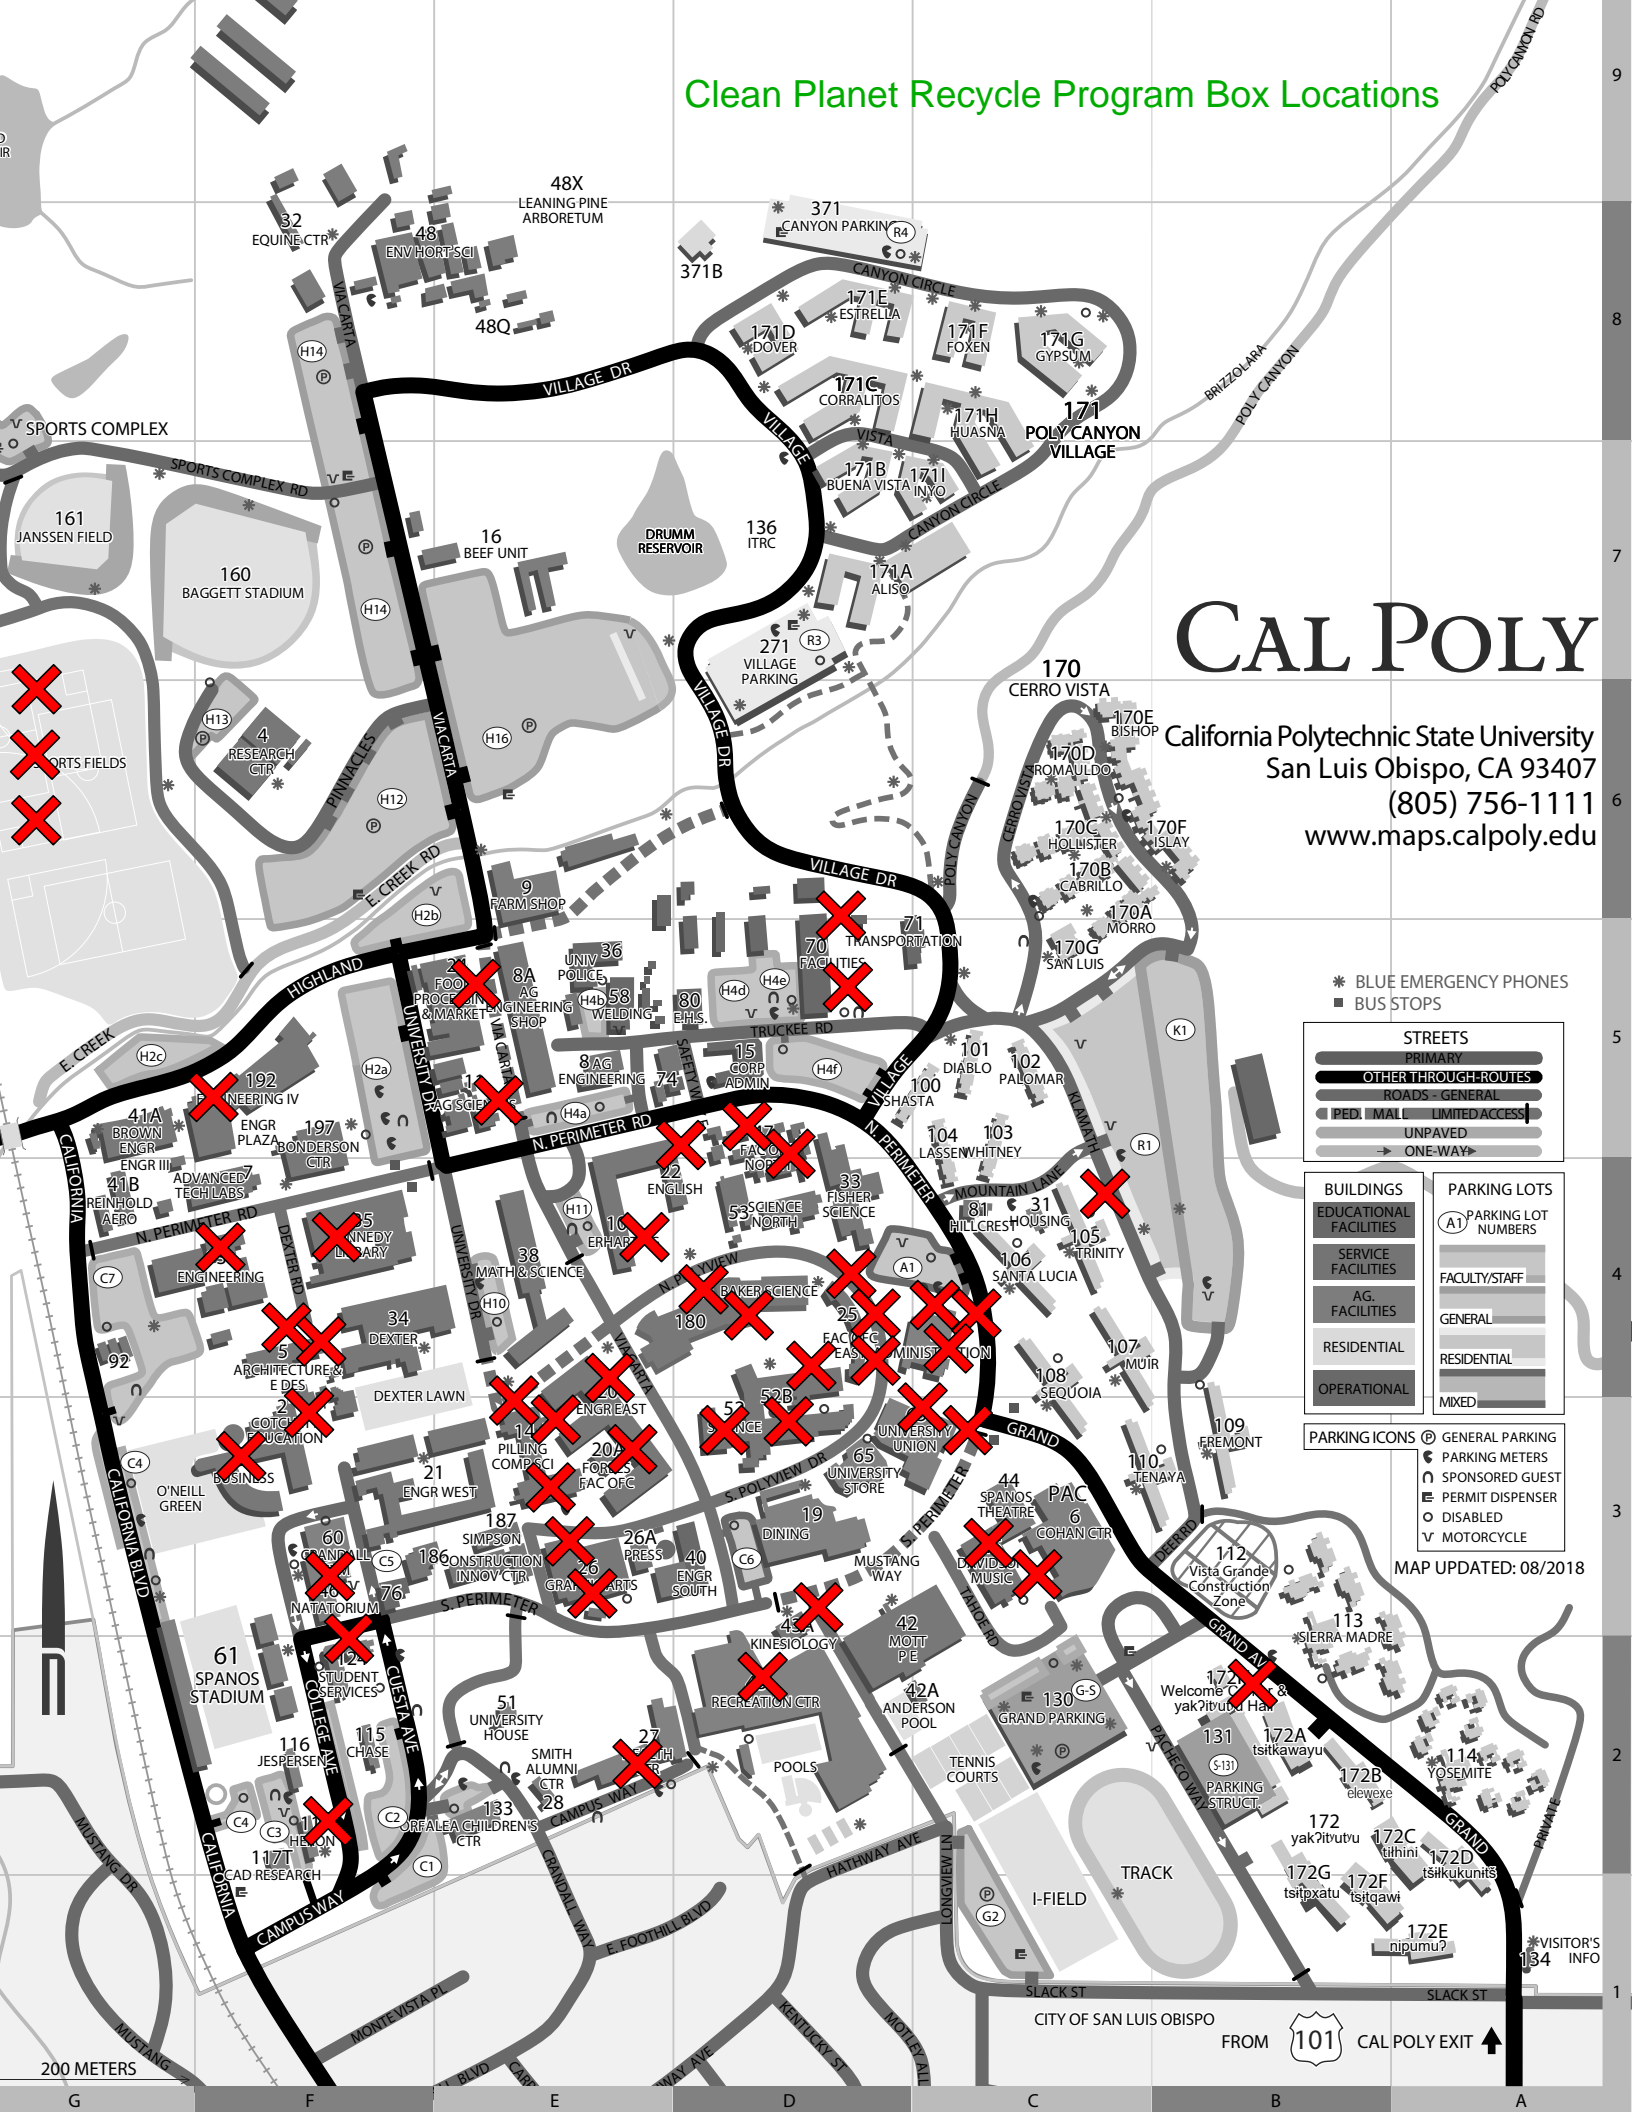

Clean Planet Recycle Program Box Locations

CAL POLY

California Polytechnic State University
 San Luis Obispo, CA 93407
 (805) 756-1111
www.maps.calpoly.edu

- * BLUE EMERGENCY PHONES
- BUS STOPS

STREETS	
	PRIMARY
	OTHER THROUGH-ROUTES
	ROADS - GENERAL
	PED. MALL - LIMITED ACCESS
	UNPAVED
	ONE-WAY

MAP UPDATED: 08/2018

200 METERS

CITY OF SAN LUIS OBISPO

FROM CAL POLY EXIT

G F E D C B A