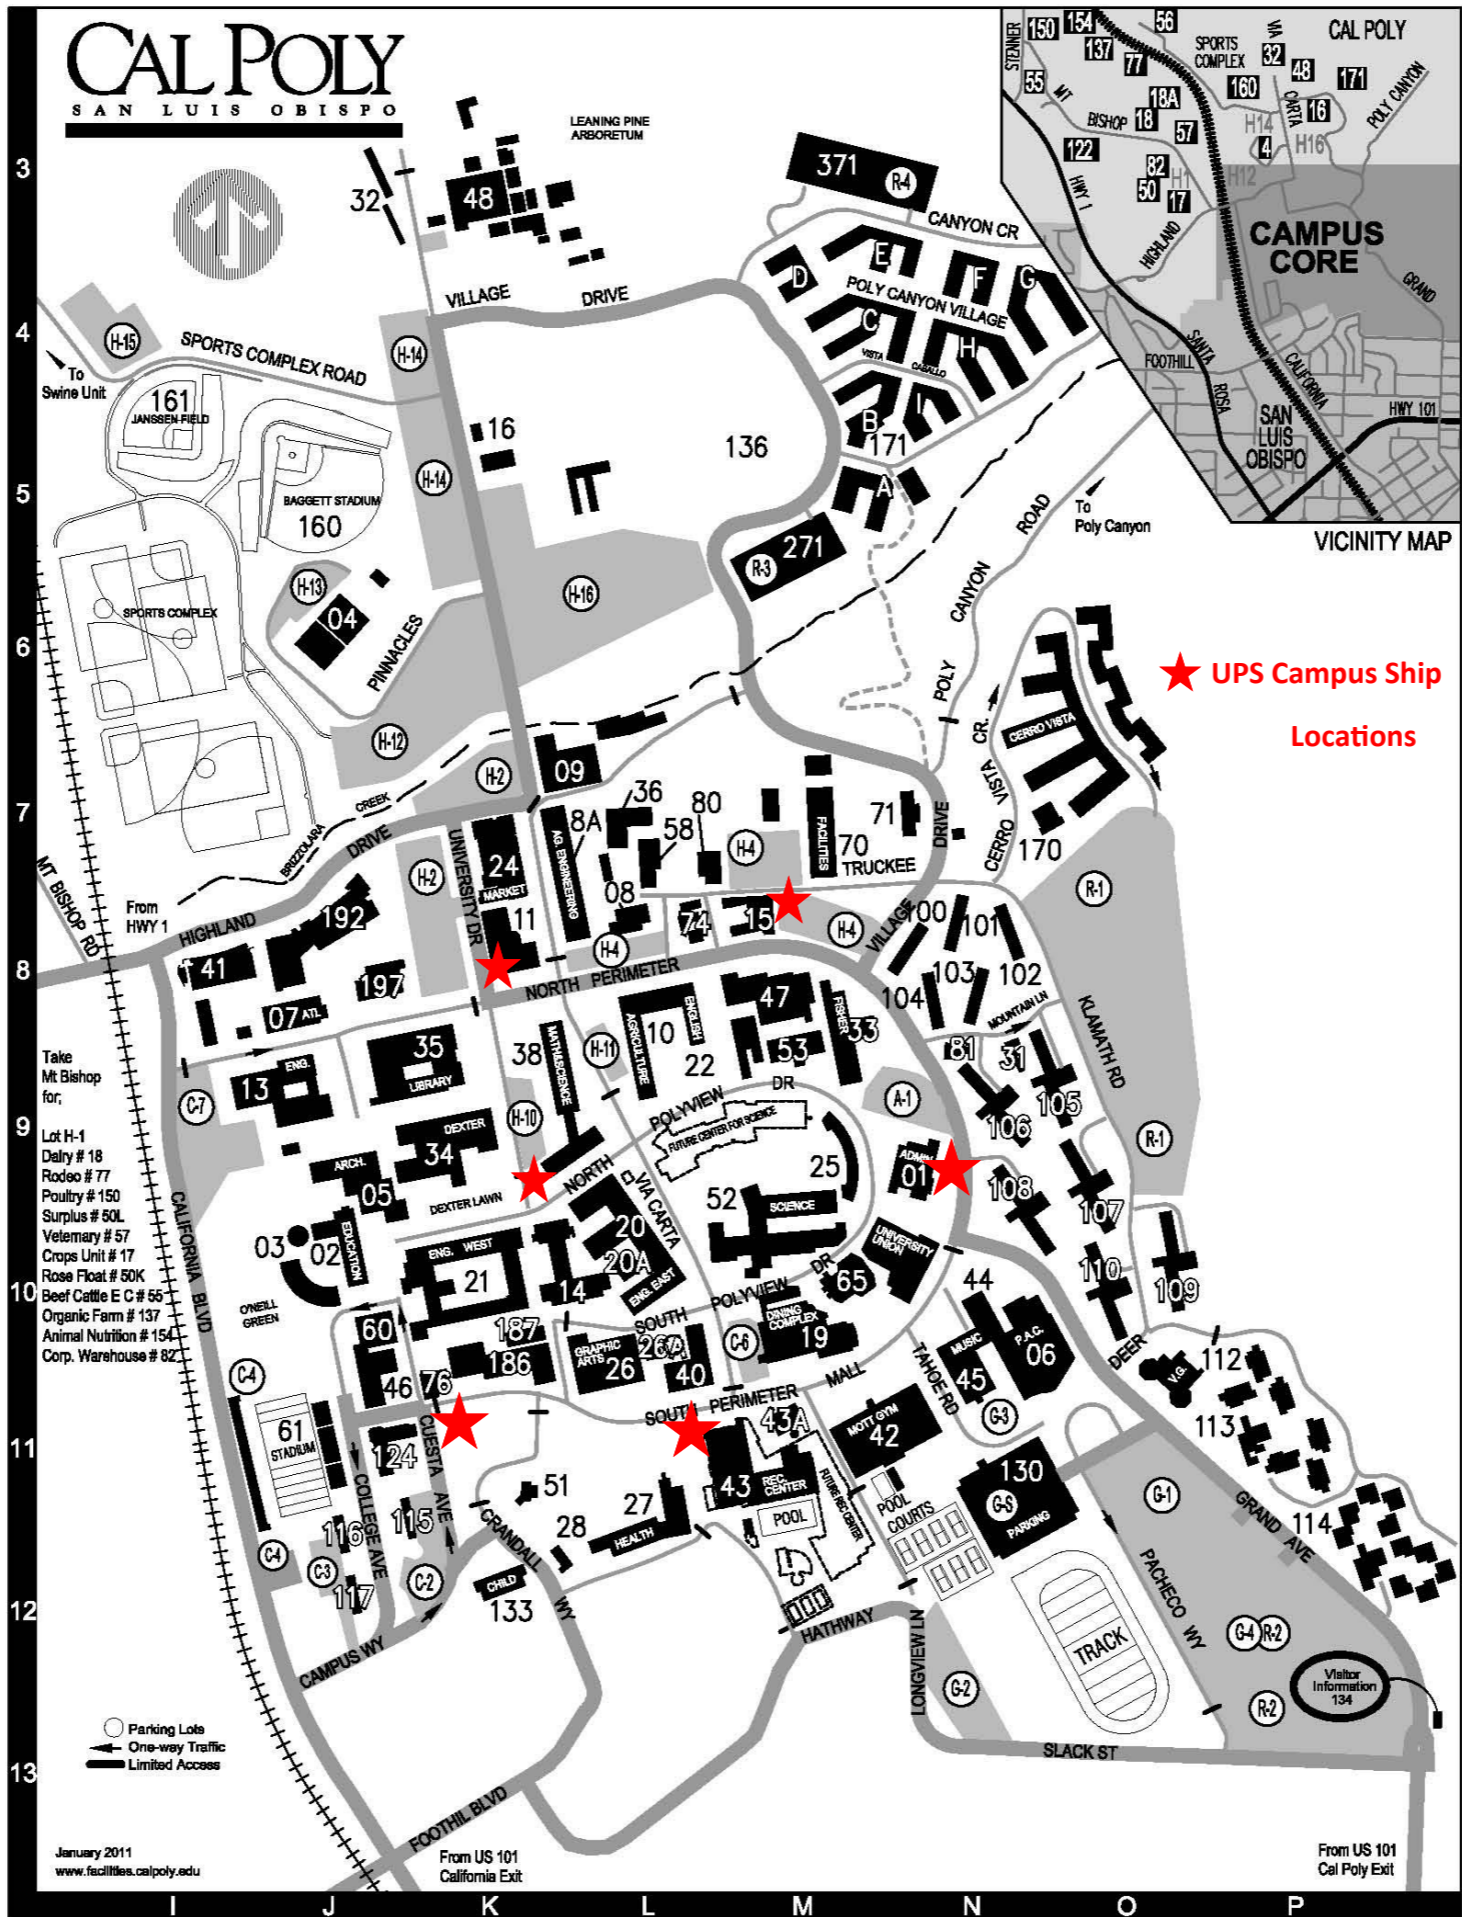

CAL POLY

SAN LUIS OBISPO

January 2011
www.facilities.calpoly.edu

From US 101
Cal Poly Exit