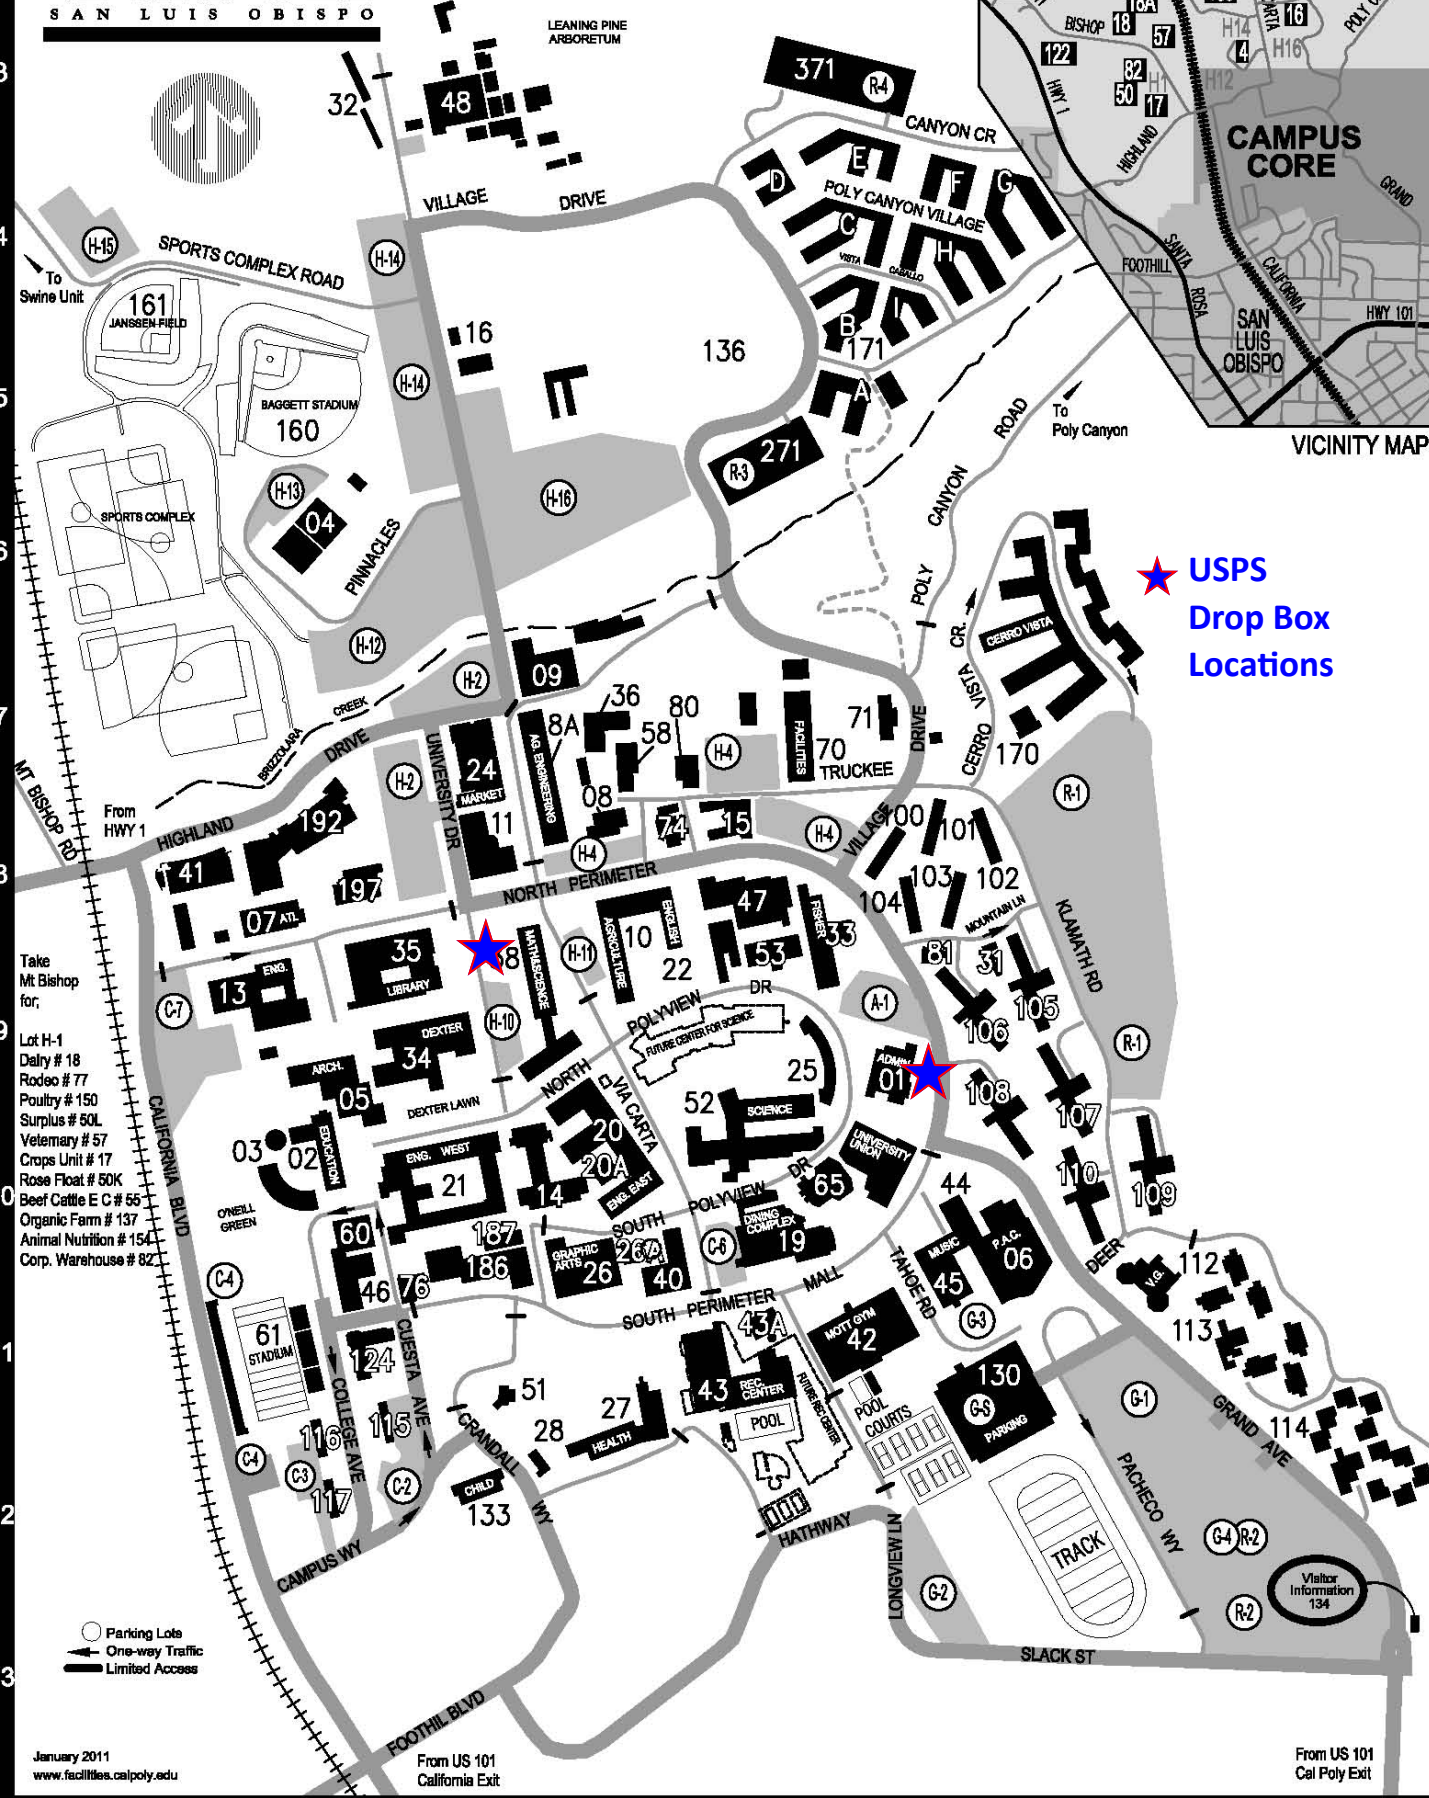

# CAL POLY

SAN LUIS OBISPO

3  
4  
5  
6  
7  
8  
9  
10  
11  
12  
13

★ **USPS**  
**Drop Box**  
**Locations**

- Take Mt Bishop for:
- Lot H-1
  - Dairy # 18
  - Rodeo # 77
  - Poultry # 150
  - Surplus # 60L
  - Veterinary # 57
  - Crops Unit # 17
  - Rose Float # 50K
  - Beef Cattle E C # 56
  - Organic Farm # 137
  - Animal Nutrition # 154
  - Corp. Warehouse # 82

○ Parking Lots  
→ One-way Traffic  
— Limited Access

January 2011  
www.facilities.calpoly.edu

From US 101  
California Exit

From US 101  
Cal Poly Exit

I J K L M N O P