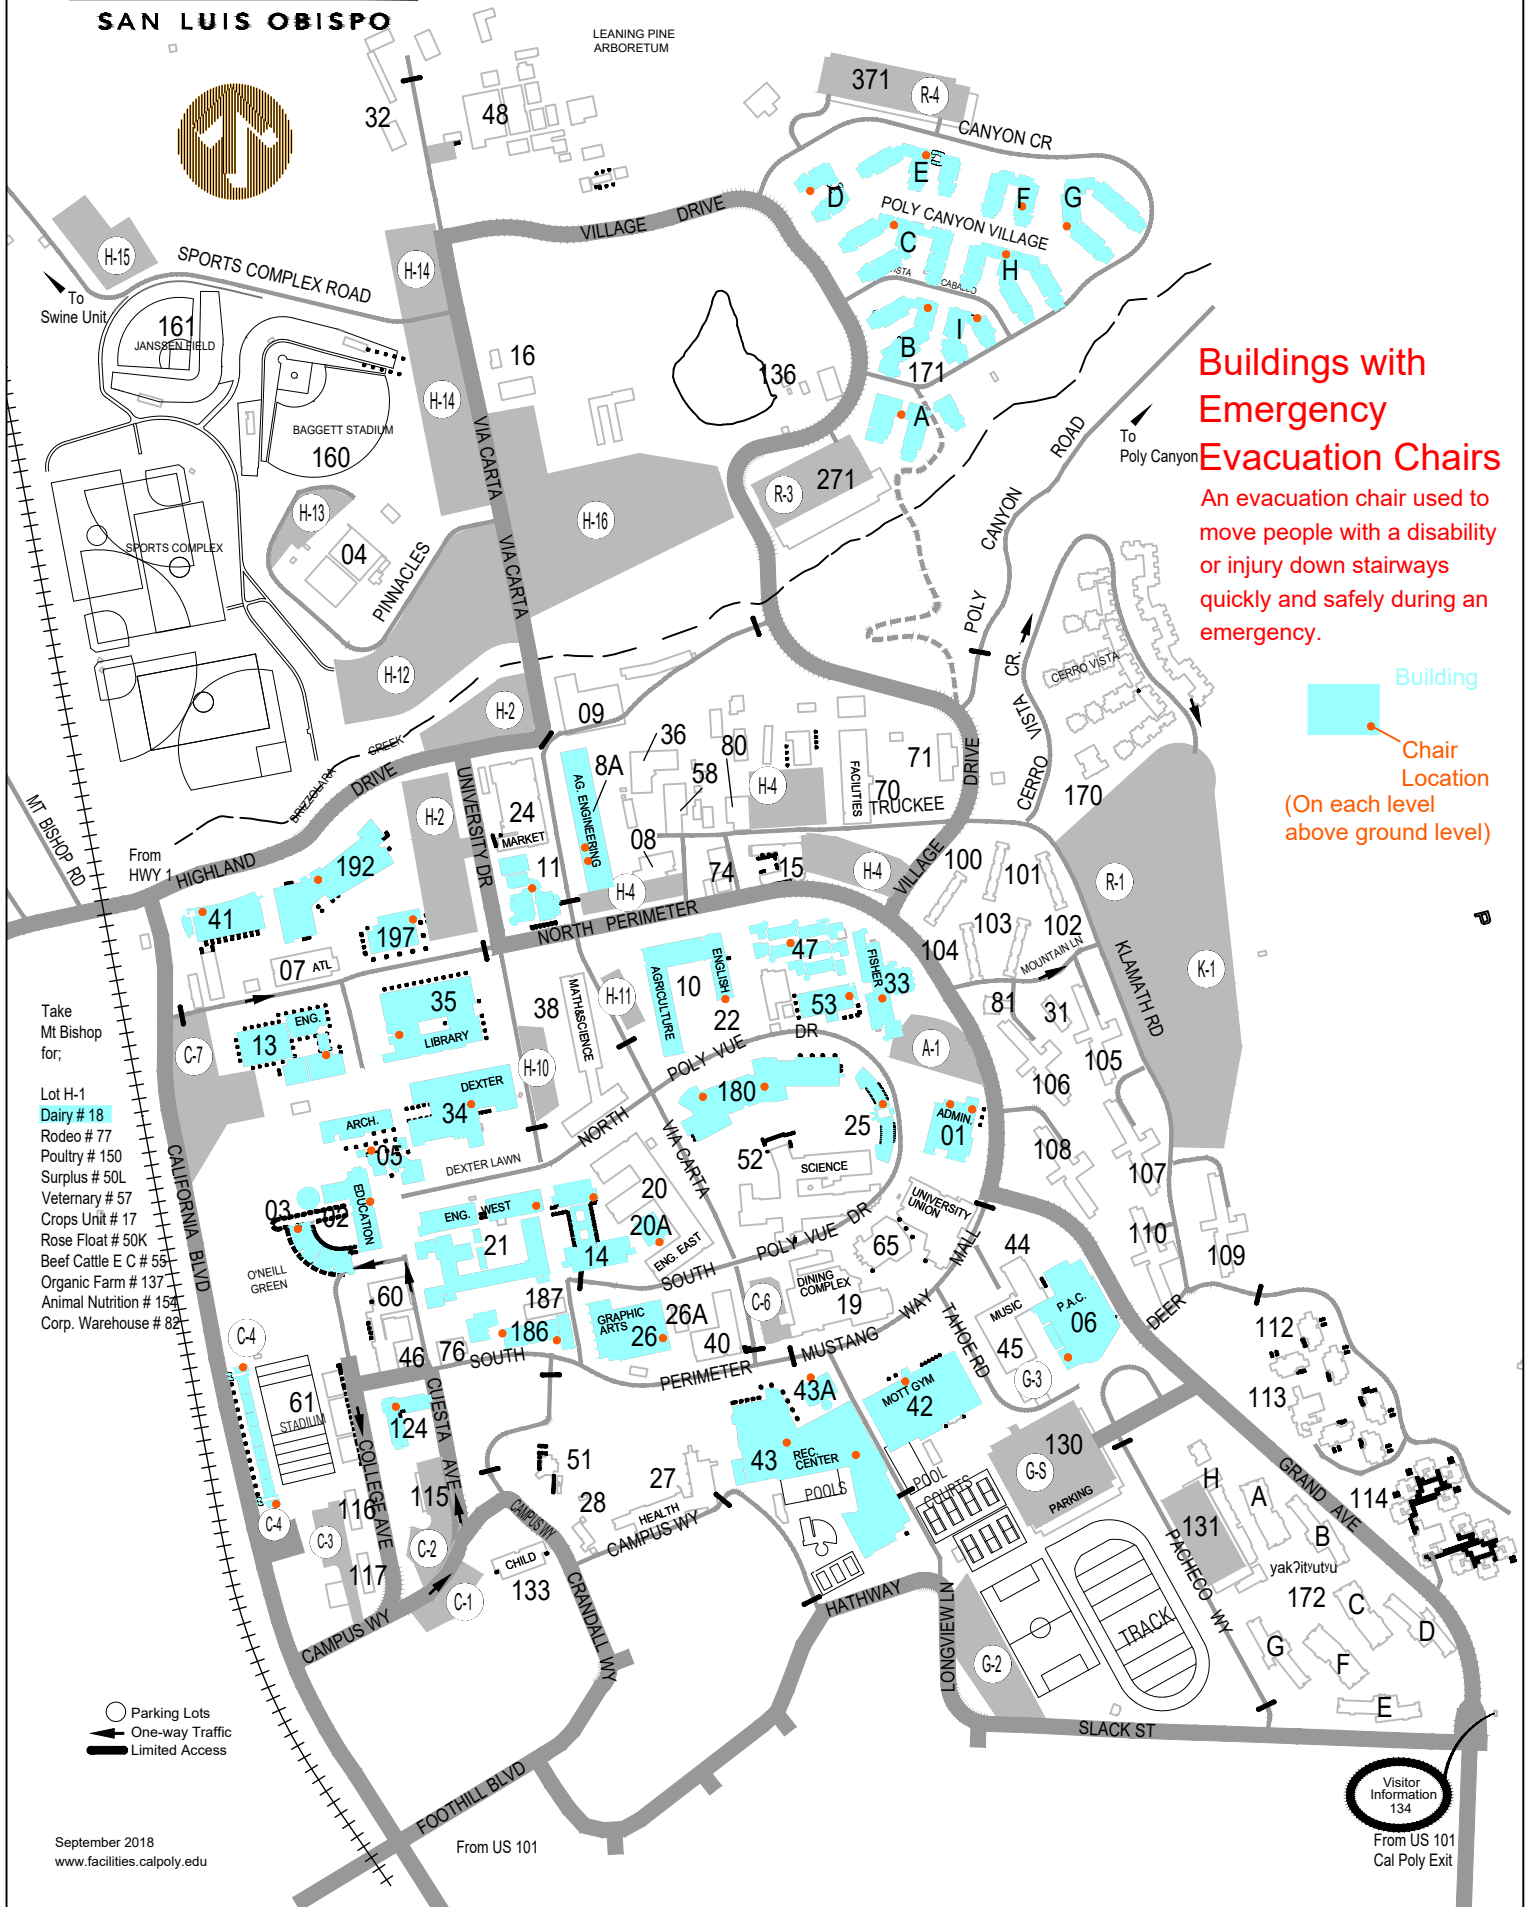

○ Parking Lots
 → One-way Traffic
 - Limited Access
 November 2018
 www.facilities.calpoly.edu

CAL POLY
SAN LUIS OBISPO

From US 101
California Exit

From US 101
Cal Poly Exit

Campus Evacuation Map

CAL POLY

SAN LUIS OBISPO

LEANING PINE ARBORETUM

Buildings with Emergency Evacuation Chairs

An evacuation chair used to move people with a disability or injury down stairways quickly and safely during an emergency.

Building

Chair Location

 (On each level above ground level)

Take Mt Bishop for:

- Lot H-1
- Dairy # 18
- Rodeo # 77
- Poultry # 150
- Surplus # 50L
- Veterinary # 57
- Crops Unit # 17
- Rose Float # 50K
- Beef Cattle E C # 55
- Organic Farm # 137
- Animal Nutrition # 154
- Corp. Warehouse # 82

-  Parking Lots
-  One-way Traffic
-  Limited Access