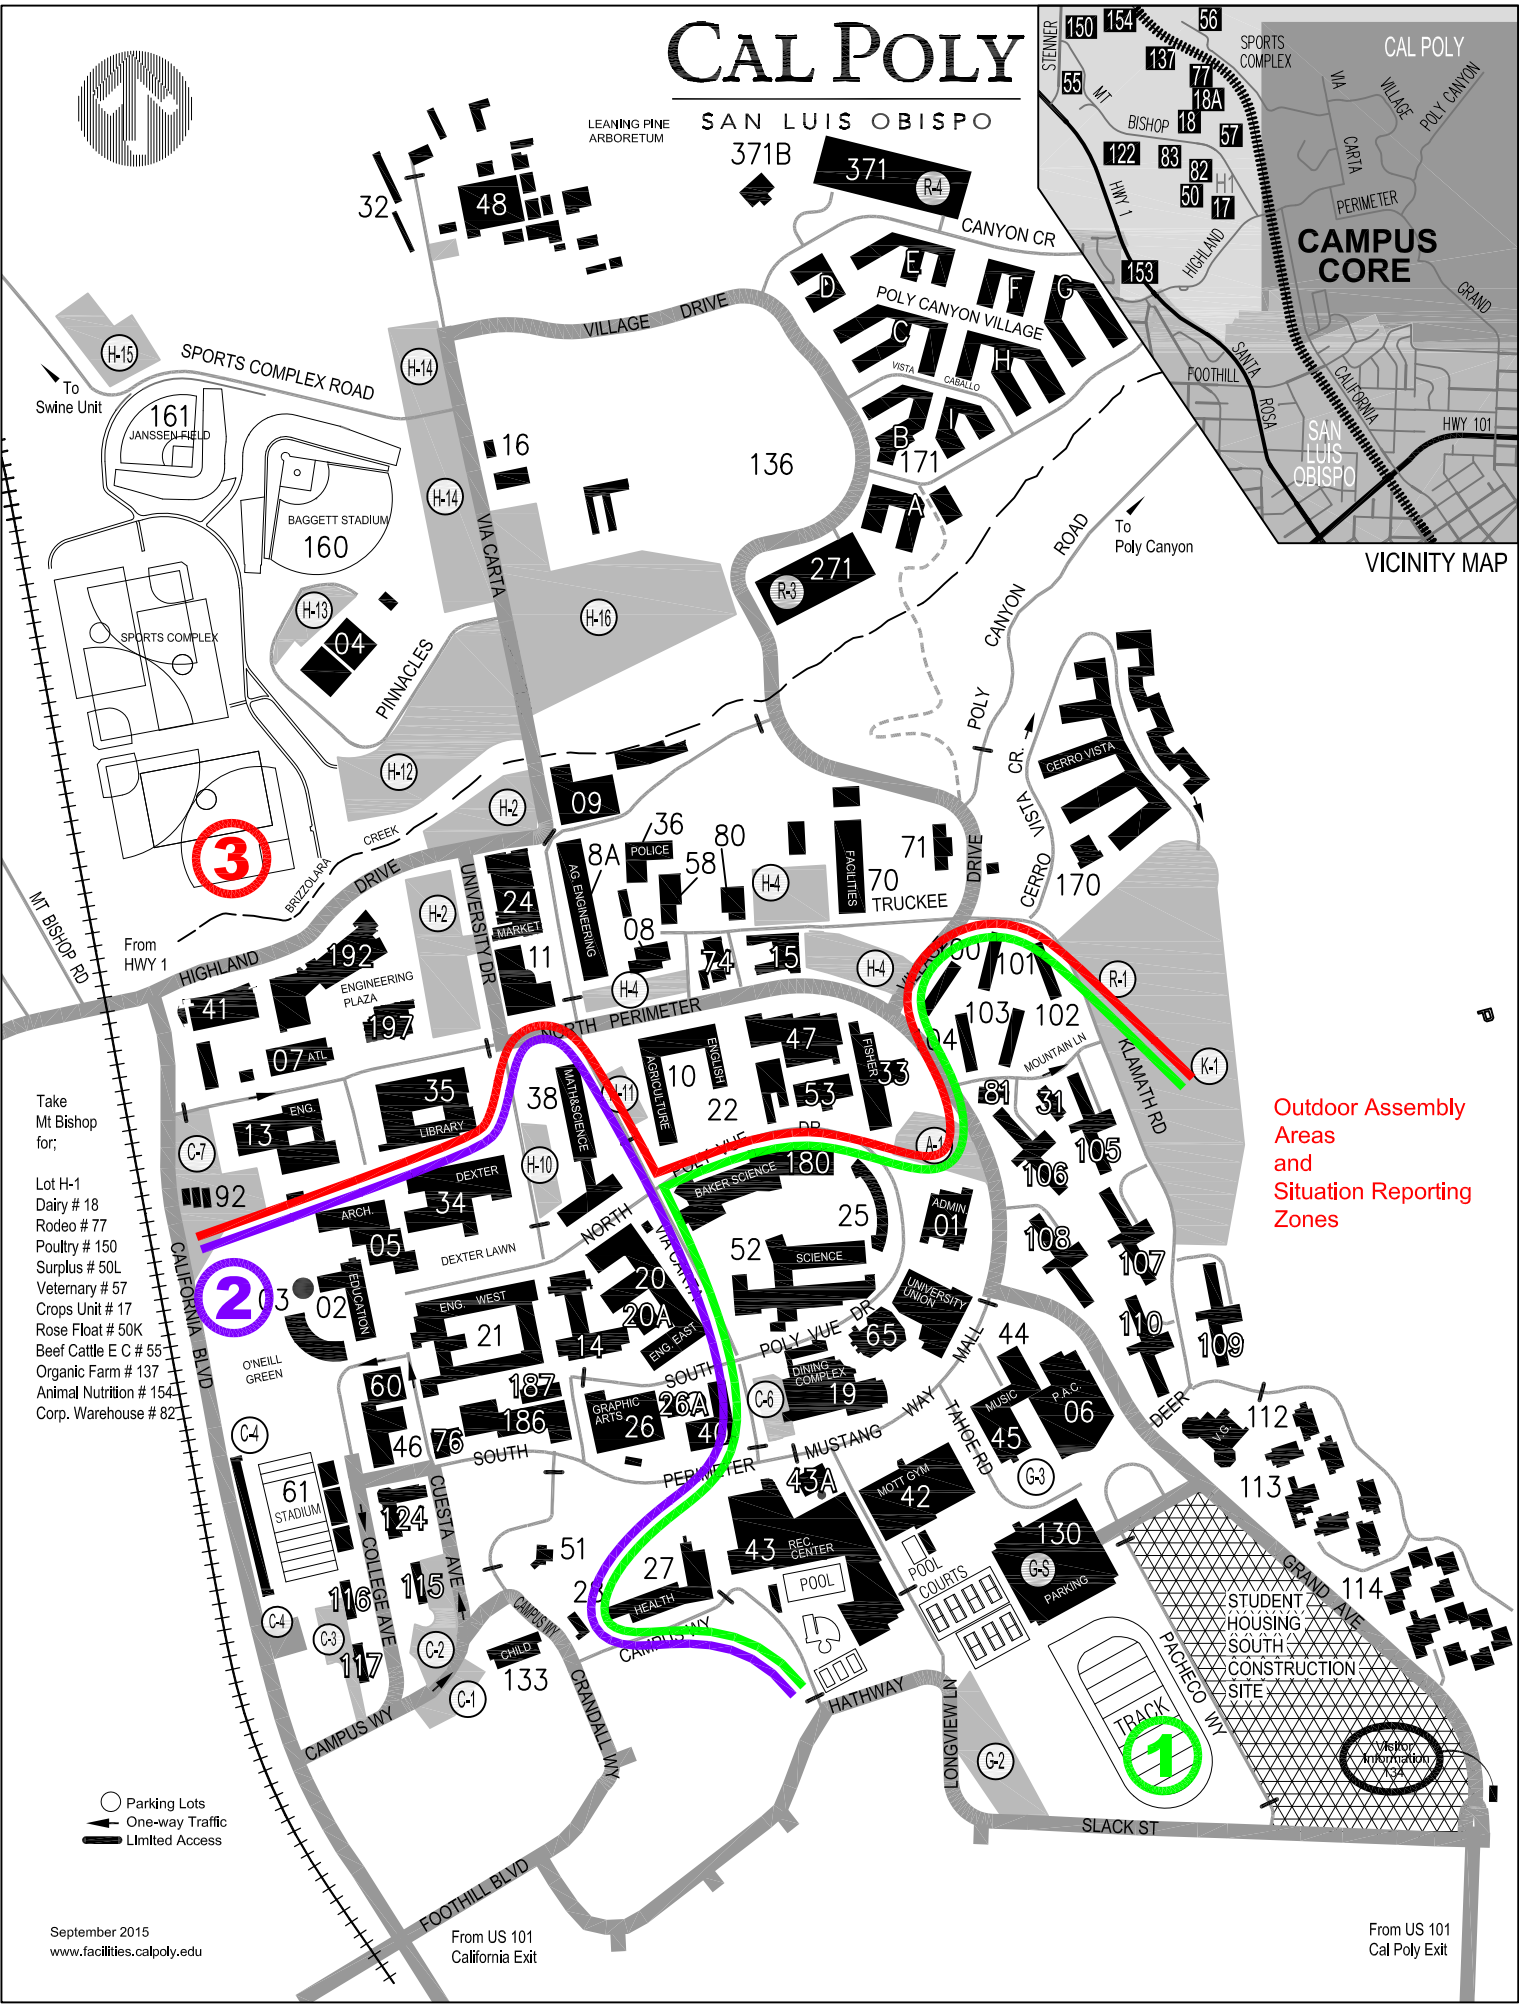

## Evacuation Points

	DATE
9.13.2018	PLOT DATE
Visitor_PS.dwg	FILE
Evacuation	PS TAB
Peter F Weber	PLOT BY

# CAL POLY

SAN LUIS OBISPO

LEARNING PINE ARBORETUM

371B

371 R-4

VICINITY MAP

Outdoor Assembly Areas and Situation Reporting Zones

- Take Mt Bishop for:
- Lot H-1
  - Dairy # 18
  - Rodeo # 77
  - Poultry # 150
  - Surplus # 50L
  - Veterinary # 57
  - Crops Unit # 17
  - Rose Float # 50K
  - Beef Cattle E C # 55
  - Organic Farm # 137
  - Animal Nutrition # 154
  - Corp. Warehouse # 82

Visitor Information

From US 101  
Cal Poly Exit

Take Mt Bishop for;

- Lot H-1
- Dairy # 18
- Rodeo # 77
- Poultry # 150
- Surplus # 50L
- Veterinary # 57
- Crops Unit # 17
- Rose Float # 50K
- Beef Cattle E C # 55
- Organic Farm # 137
- Animal Nutrition # 154
- Corp. Warehouse # 82