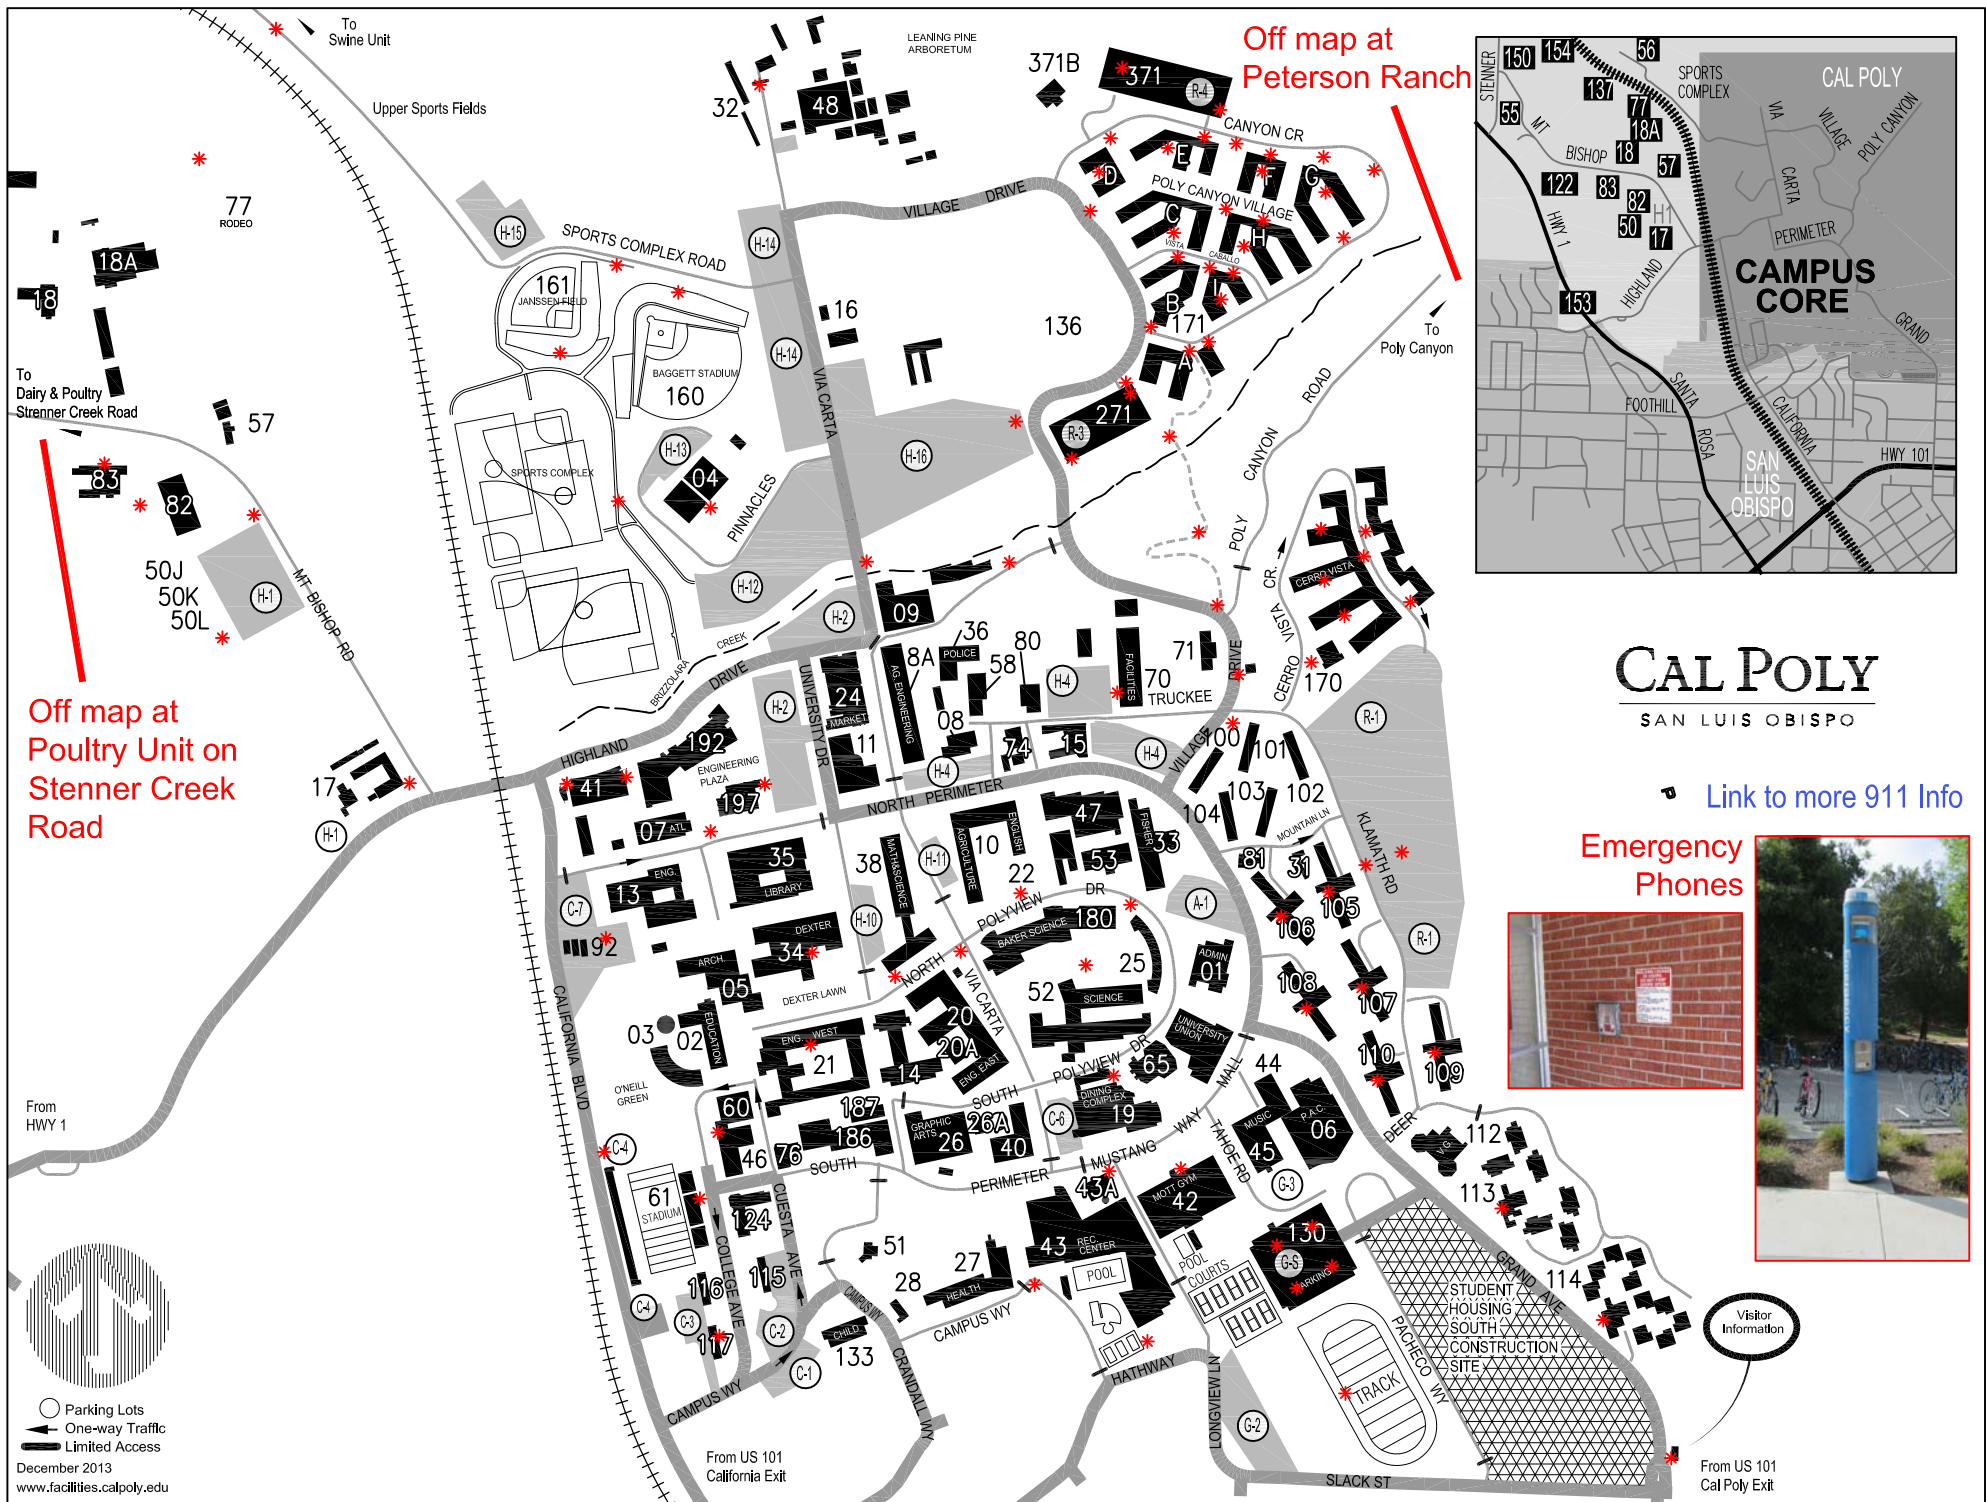

## Evacuation Points

	DATE
9.13.2018	PLOT DATE
Visitor_PS.dwg	FILE
Evacuation	PS TAB
Peter F Weber	PLOT BY

- Parking Lots
- One-way Traffic
- Limited Access

**CARLESS  
COLLECTION  
POINTS**

**CAL POLY**  
SAN LUIS OBISPO

○ Parking Lots  
 ← One-way Traffic  
 — Limited Access  
 September 2015  
[www.facilities.calpoly.edu](http://www.facilities.calpoly.edu)

Visitor Information

From US 101  
Cal Poly Exit

Take Mt Bishop for;

- Lot H-1
- Dairy # 18
- Rodeo # 77
- Poultry # 150
- Surplus # 50L
- Veterinary # 57
- Crops Unit # 17
- Rose Float # 50K
- Beef Cattle E C # 55
- Organic Farm # 137
- Animal Nutrition # 154
- Corp. Warehouse # 82