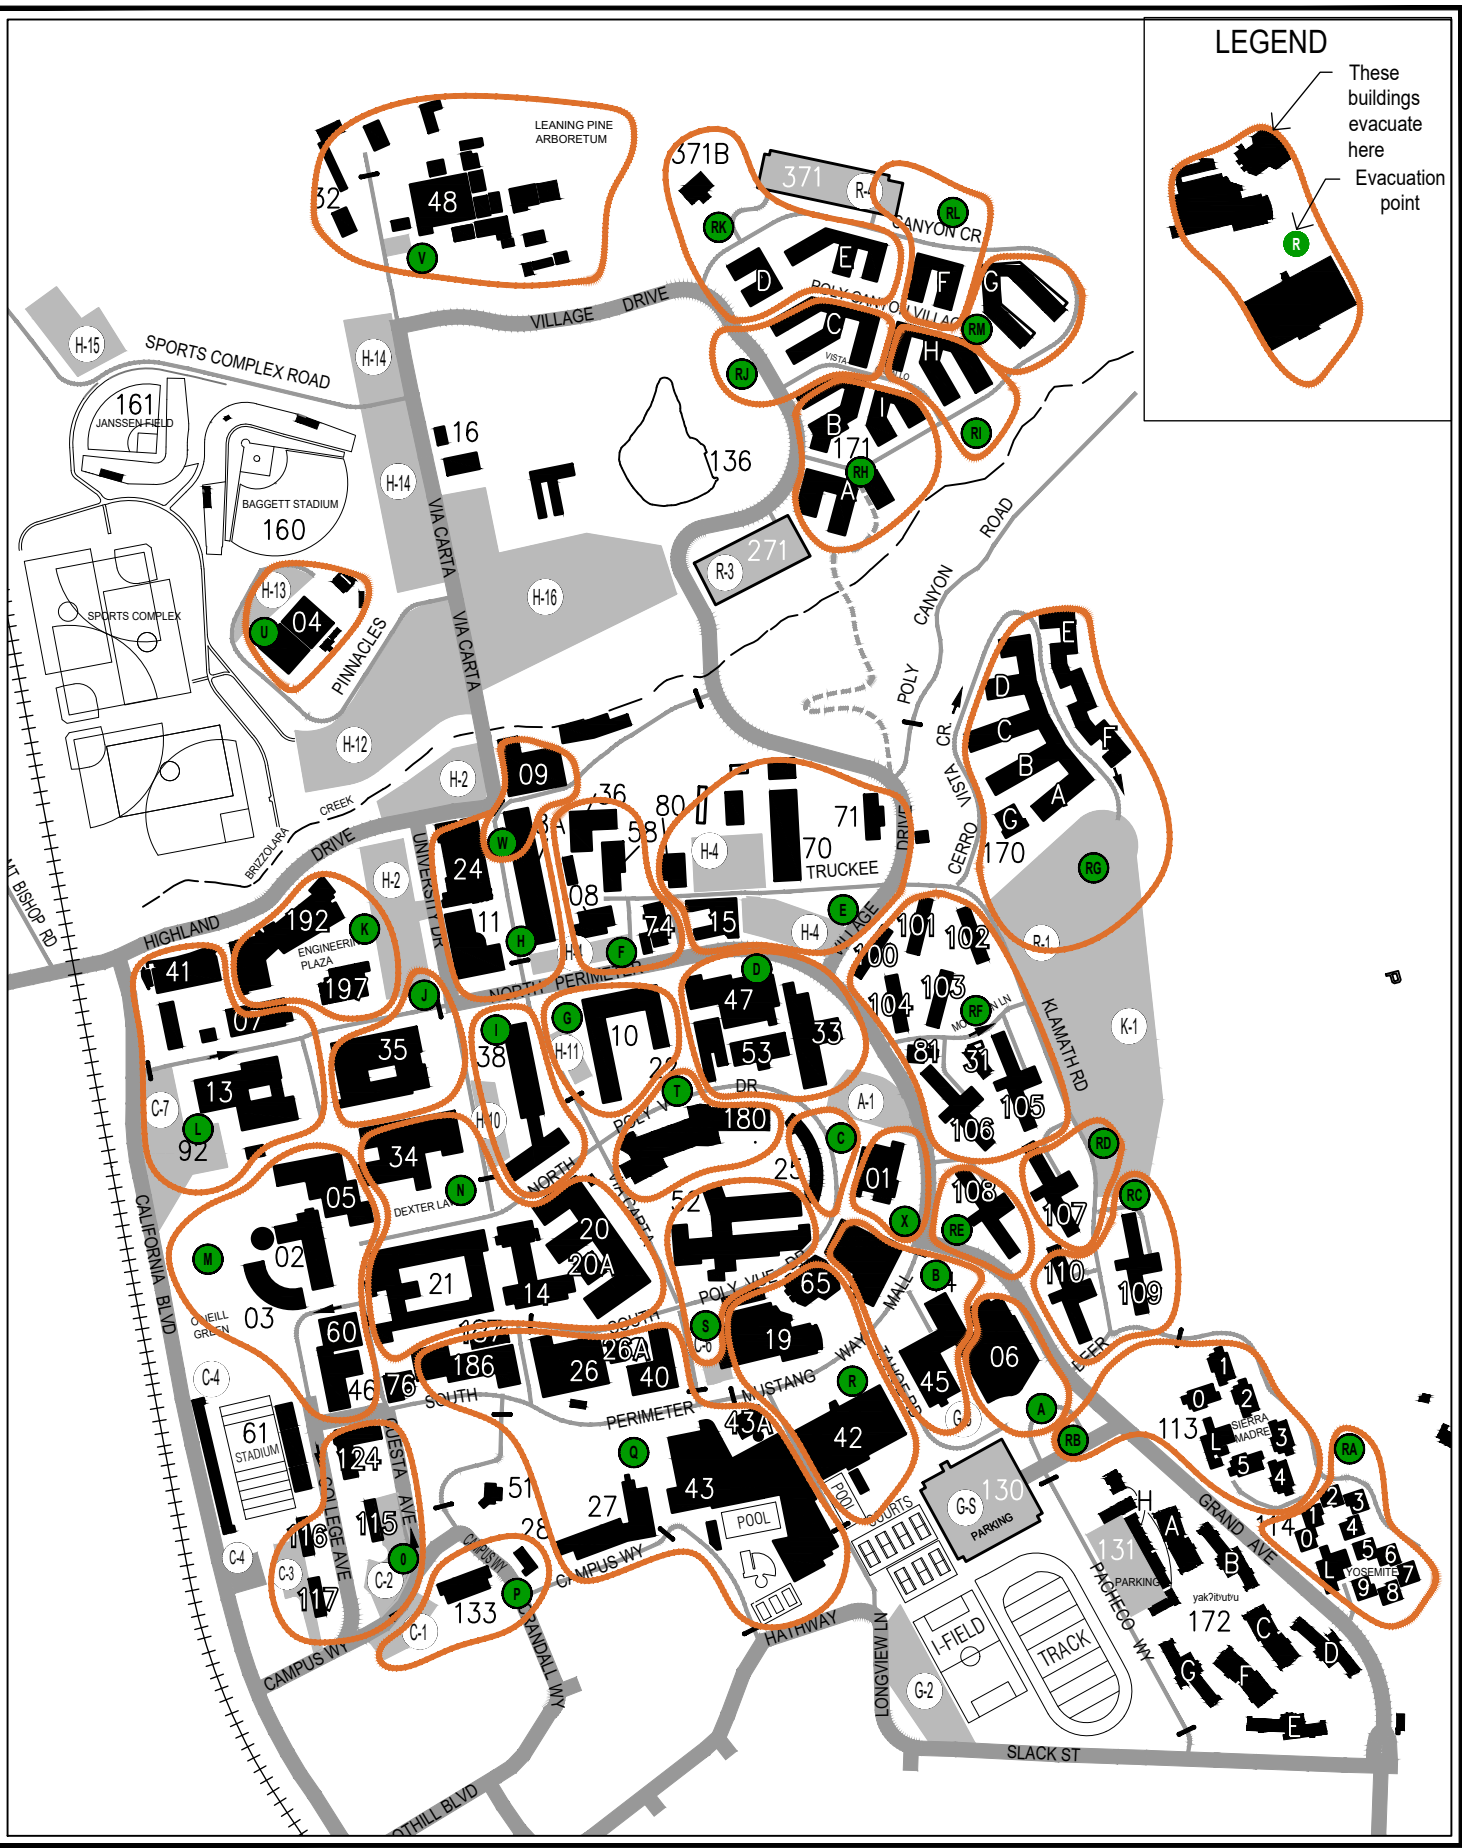

O:\Planroom\Database\map\Visitor Map\AutoCAD\Visitor_PS.dwg