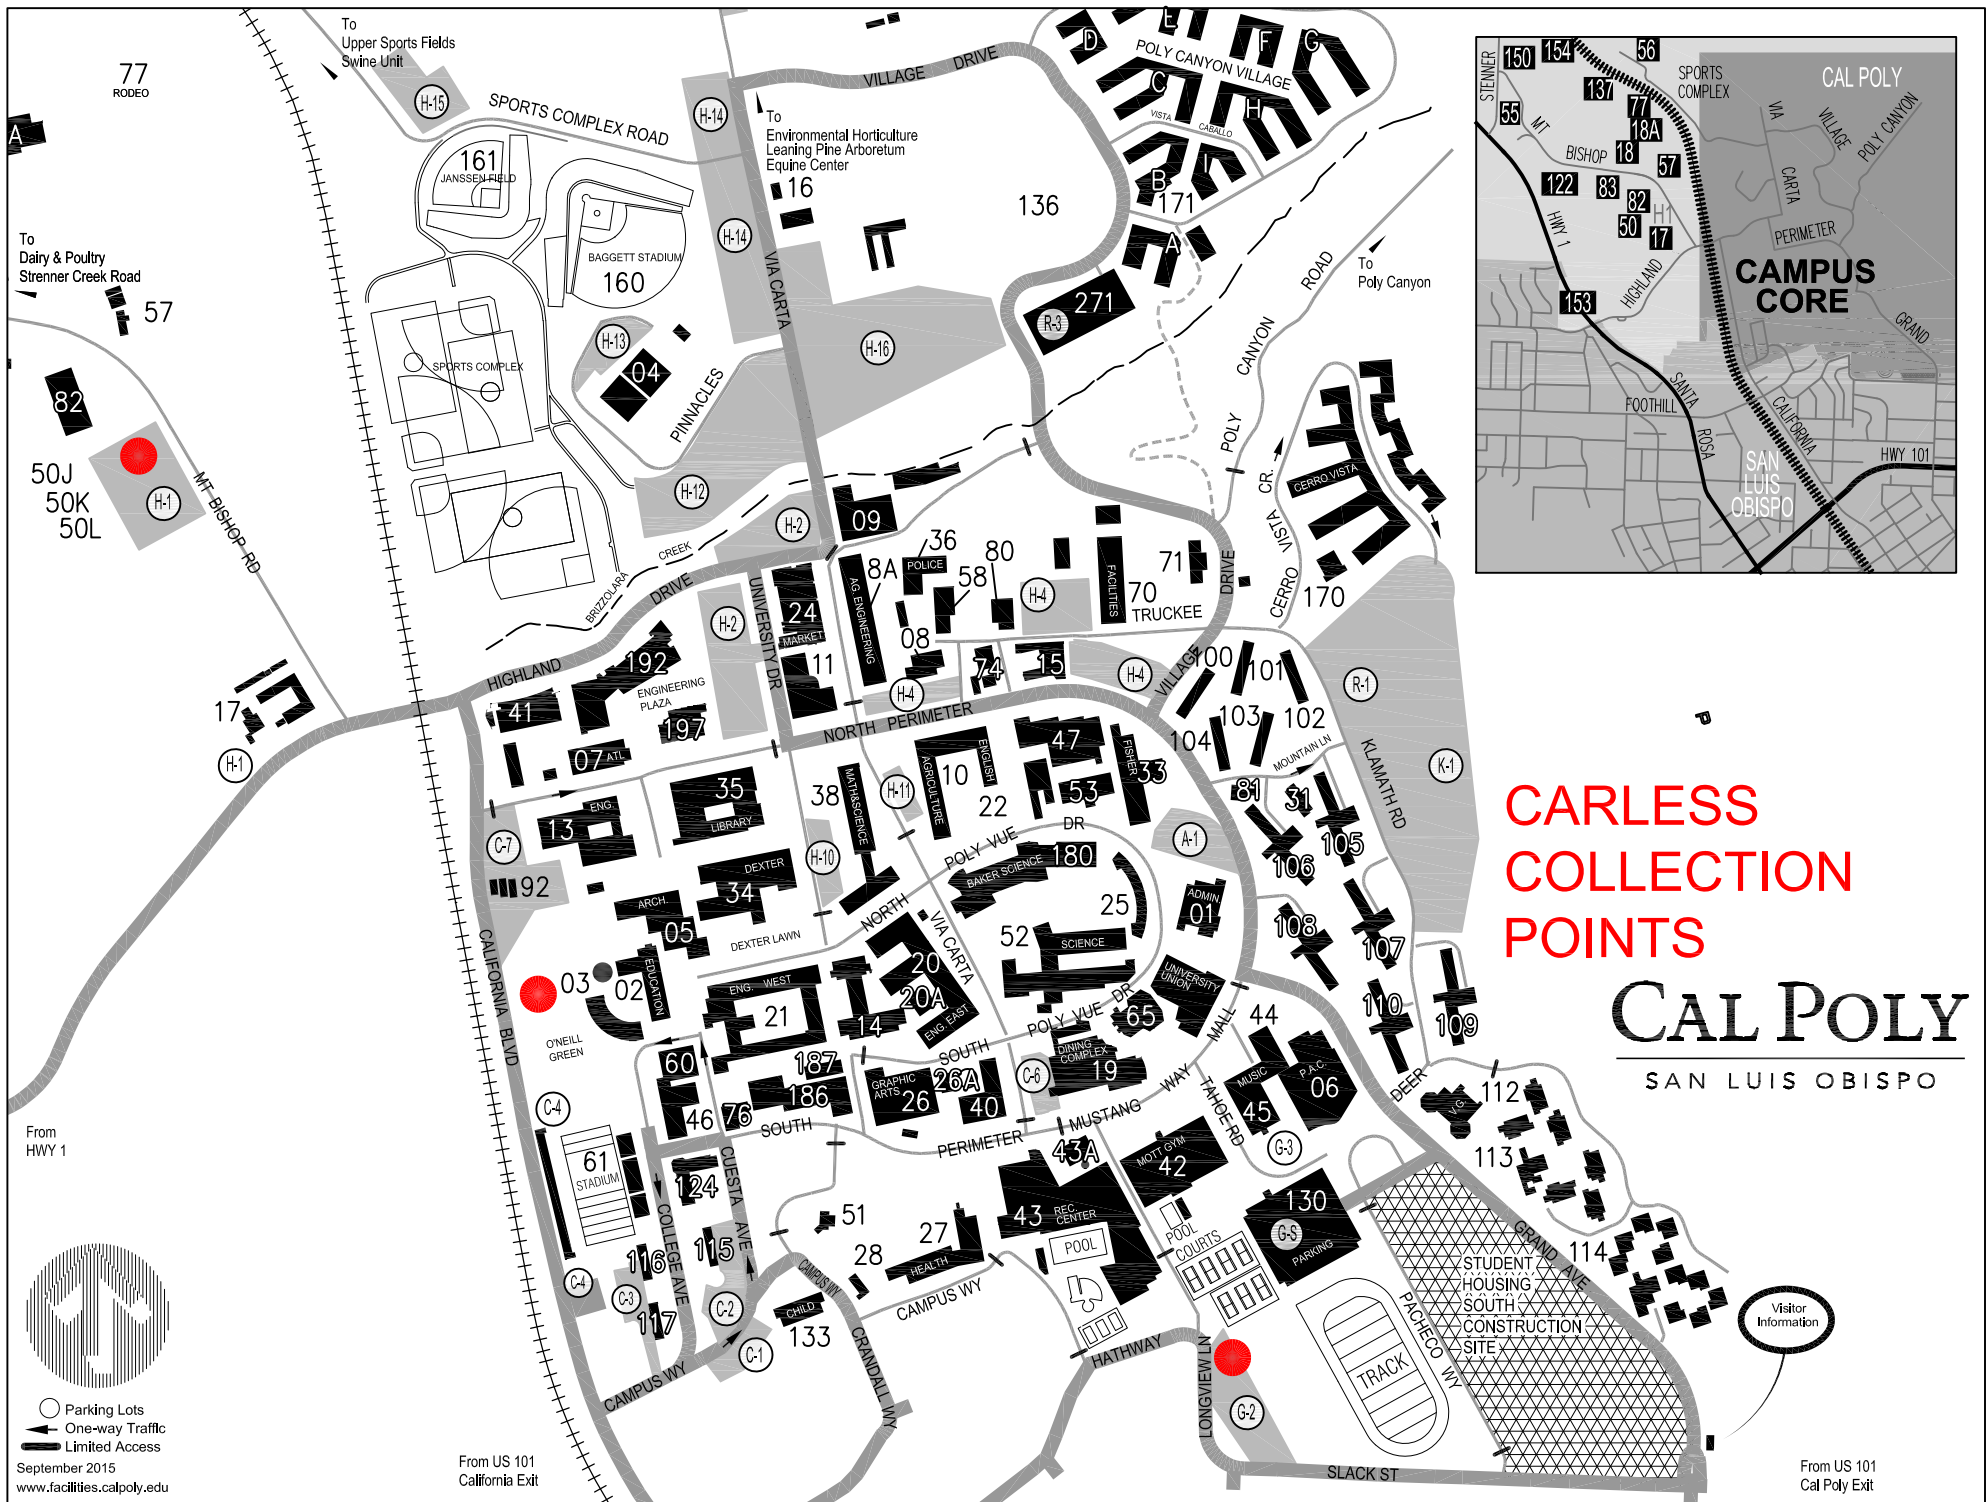

**CARLESS
COLLECTION
POINTS**

CAL POLY
SAN LUIS OBISPO

○ Parking Lots
← One-way Traffic
— Limited Access
September 2015
www.facilities.calpoly.edu

Visitor Information

From US 101
Cal Poly Exit