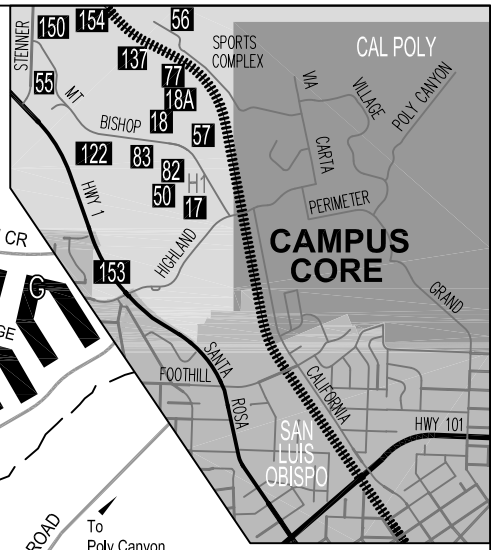

## Evacuation Points

	DATE
9.13.2018	PLOT DATE
Visitor_PS.dwg	FILE
Evacuation	PS TAB
Peter F Weber	PLOT BY

# CAL POLY

SAN LUIS OBISPO

LEARNING PINE ARBORETUM

371B

371 R-4

VICINITY MAP

Outdoor Assembly Areas and Situation Reporting Zones

- Take Mt Bishop for:
- Lot H-1
  - Dairy # 18
  - Rodeo # 77
  - Poultry # 150
  - Surplus # 50L
  - Veterinary # 57
  - Crops Unit # 17
  - Rose Float # 50K
  - Beef Cattle E C # 55
  - Organic Farm # 137
  - Animal Nutrition # 154
  - Corp. Warehouse # 82

- Parking Lots
- One-way Traffic
- Limited Access

**CARLESS  
COLLECTION  
POINTS**

**CAL POLY**  
SAN LUIS OBISPO

○ Parking Lots  
 ← One-way Traffic  
 — Limited Access  
 September 2015  
[www.facilities.calpoly.edu](http://www.facilities.calpoly.edu)