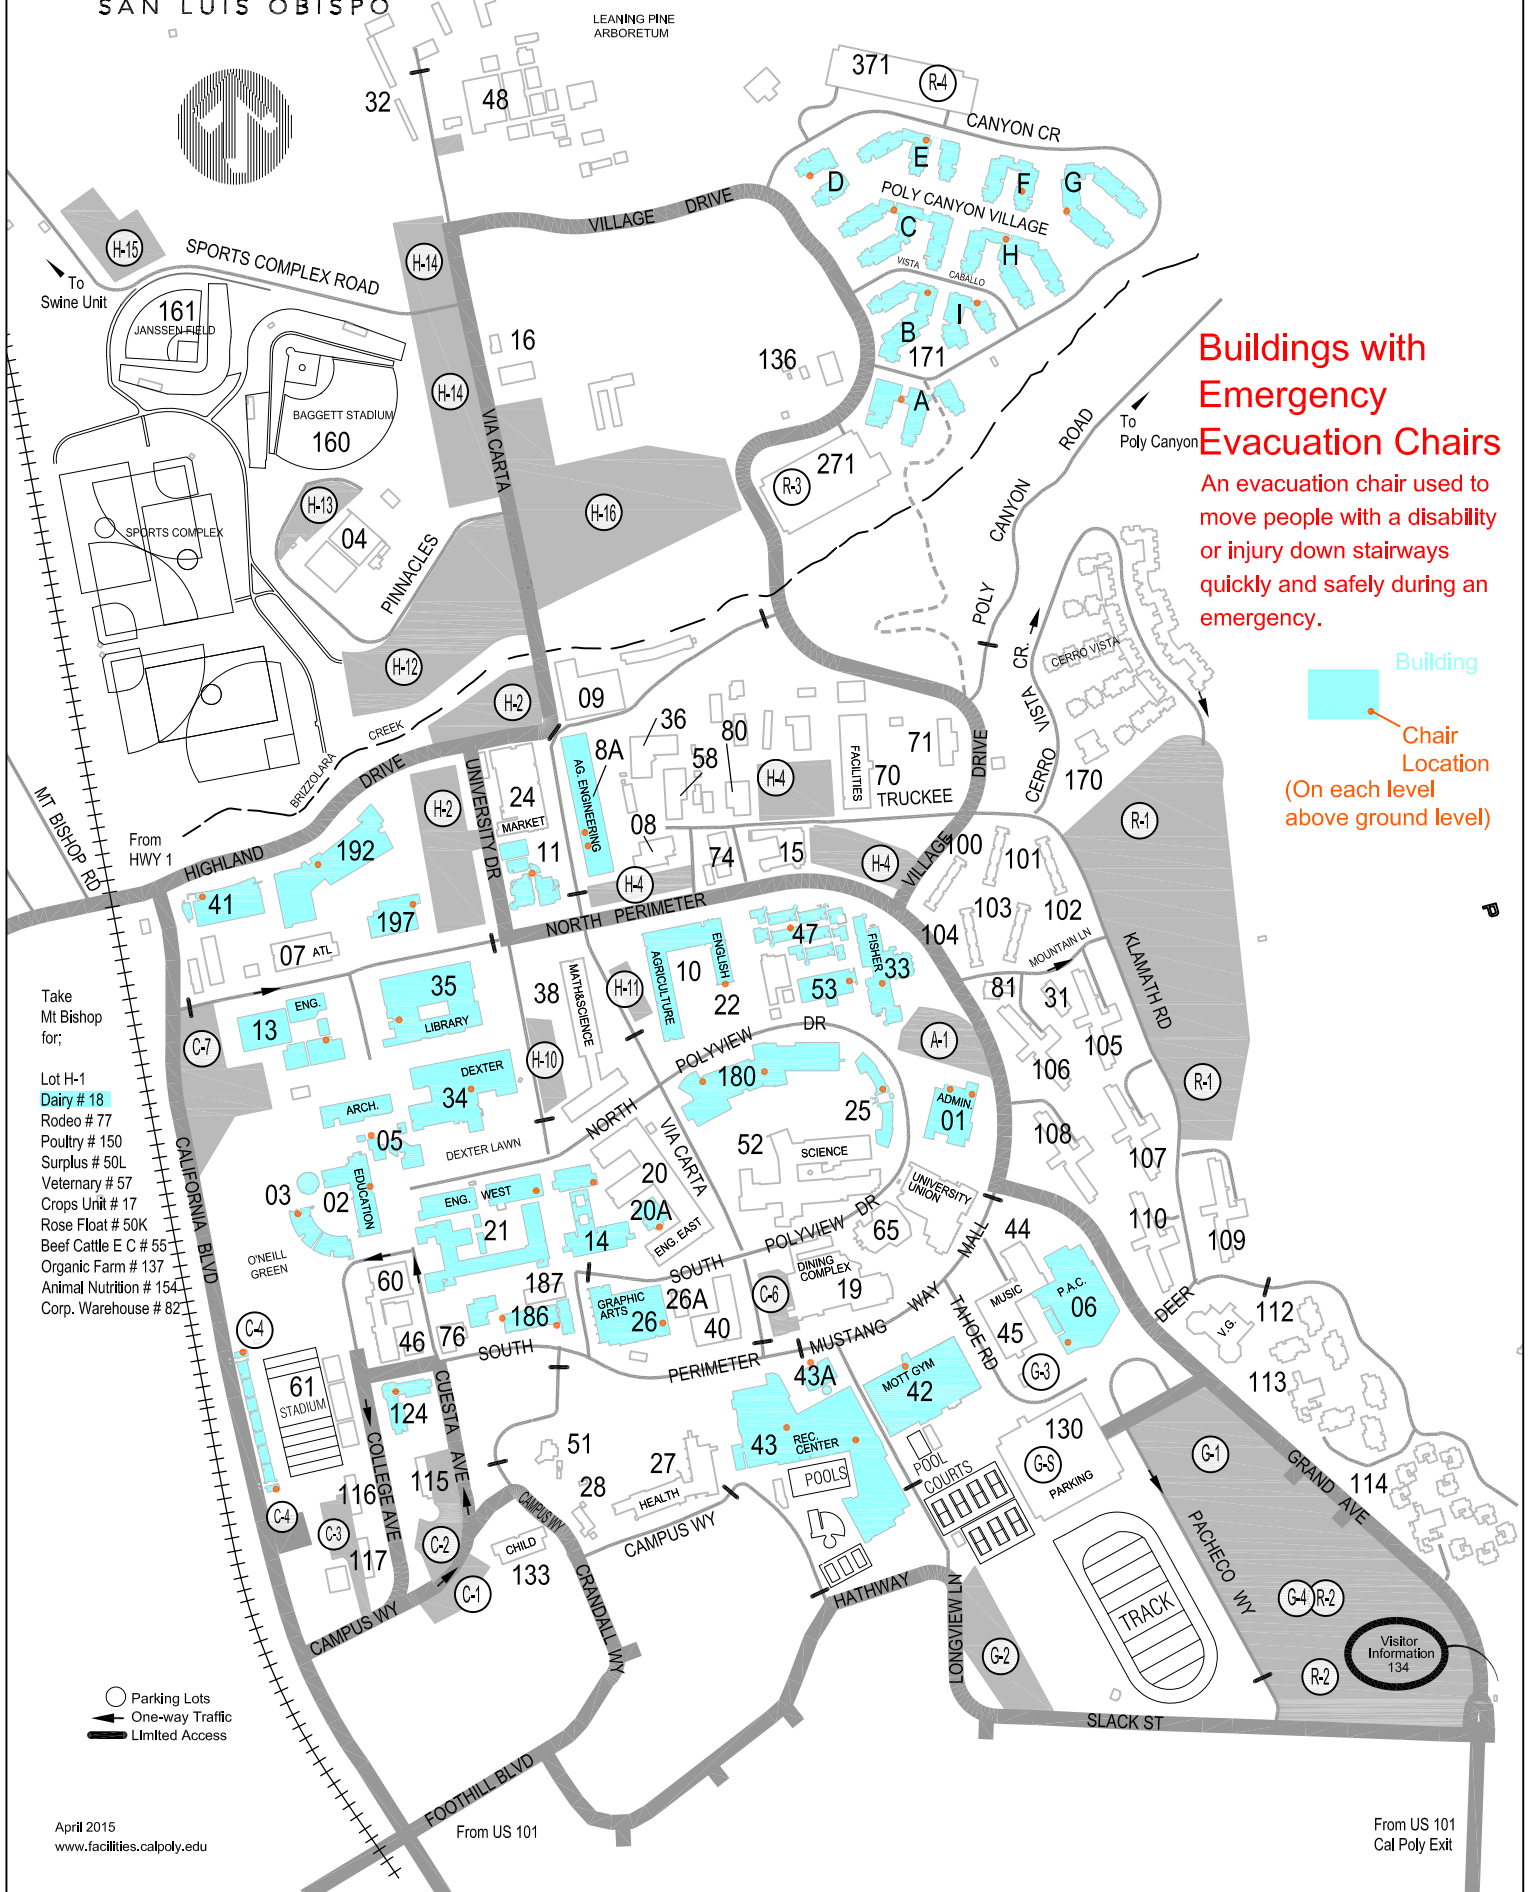

CAL POLY

SAN LUIS OBISPO

LEANING PINE ARBORETUM

Buildings with Emergency Evacuation Chairs

An evacuation chair used to move people with a disability or injury down stairways quickly and safely during an emergency.

Building
Chair Location
(On each level above ground level)

Take Mt Bishop for;

- Lot H-1
- Dairy # 18
- Rodeo # 77
- Poultry # 150
- Surplus # 50L
- Veterinary # 57
- Crops Unit # 17
- Rose Float # 50K
- Beef Cattle E C # 55
- Organic Farm # 137
- Animal Nutrition # 154
- Corp. Warehouse # 82

- Parking Lots
- One-way Traffic
- Limited Access