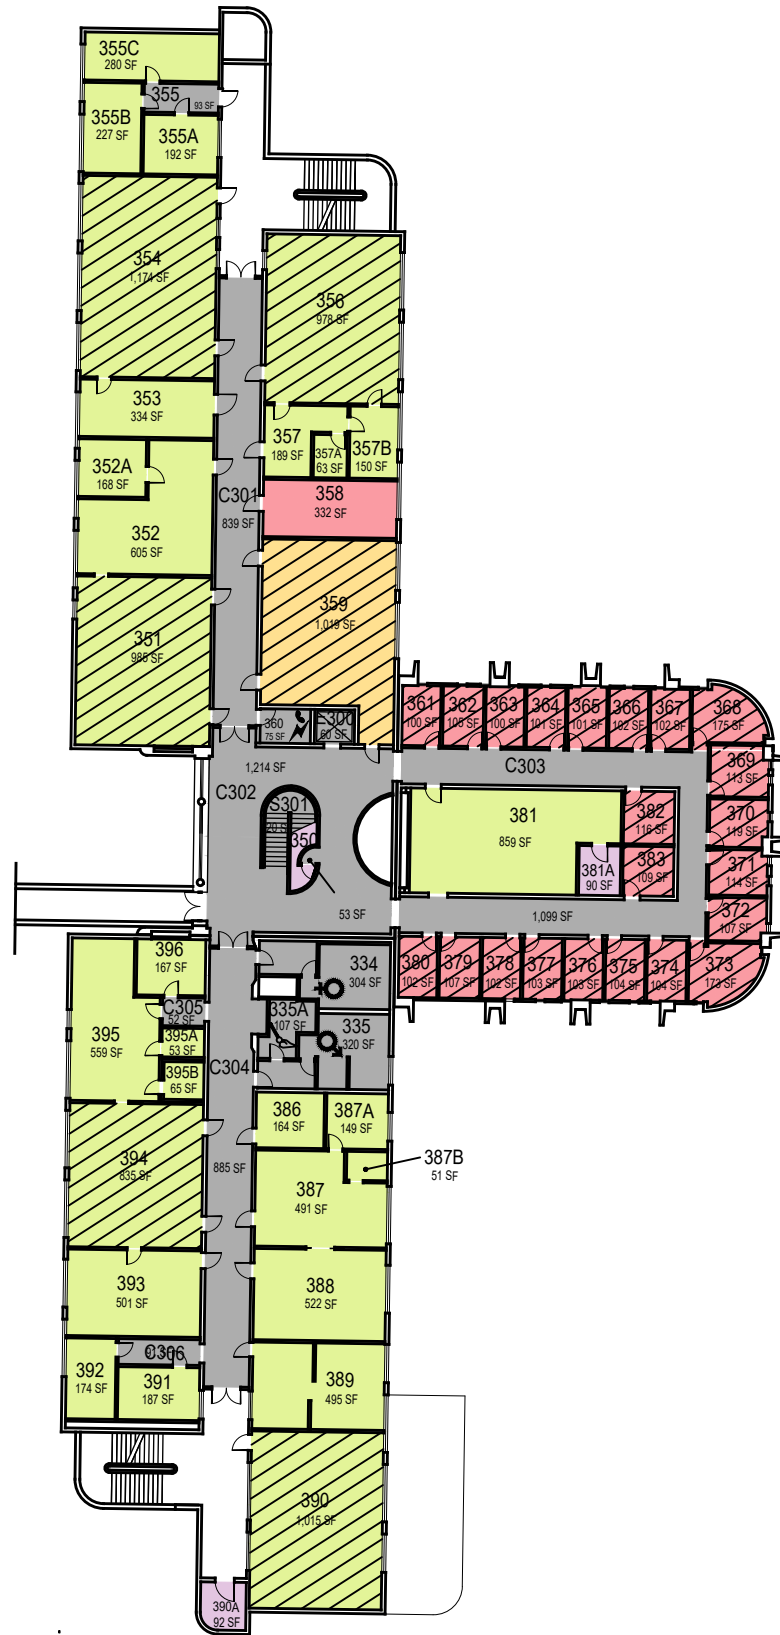

Clyde P. Fisher Science

Floor 1 - Base

FACILITIES MANAGEMENT AND DEVELOPMENT

Space Data http://afd.calpoly.edu/facilities/spacefacility/space_data.asp

000 UNASSIGN	400 STUDY	800 HEALTH
100 CLASS	500 SPECIAL	900 RESIDENTIAL
200 LAB	600 GENERAL	
300 OFFICE	700 SUPPORT	

Room Use

March 2022

1"=40'

Clyde P. Fisher Science

Floor 2 - Ground

FACILITIES MANAGEMENT AND DEVELOPMENT

Space Data http://afd.calpoly.edu/facilities/spacefacility/space_data.asp

000 UNASSIGN	400 STUDY	800 HEALTH
100 CLASS	500 SPECIAL	900 RESIDENTIAL
200 LAB	600 GENERAL	
300 OFFICE	700 SUPPORT	

Room Use

March 2022

1"=40'

Clyde P. Fisher Science

Floor 3

FACILITIES MANAGEMENT AND DEVELOPMENT

Space Data http://afd.calpoly.edu/facilities/spacefacility/space_data.asp

000 UNASSIGN	400 STUDY	800 HEALTH
100 CLASS	500 SPECIAL	900 RESIDENTIAL
200 LAB	600 GENERAL	
300 OFFICE	700 SUPPORT	

Room Use

March 2022

1"=40'