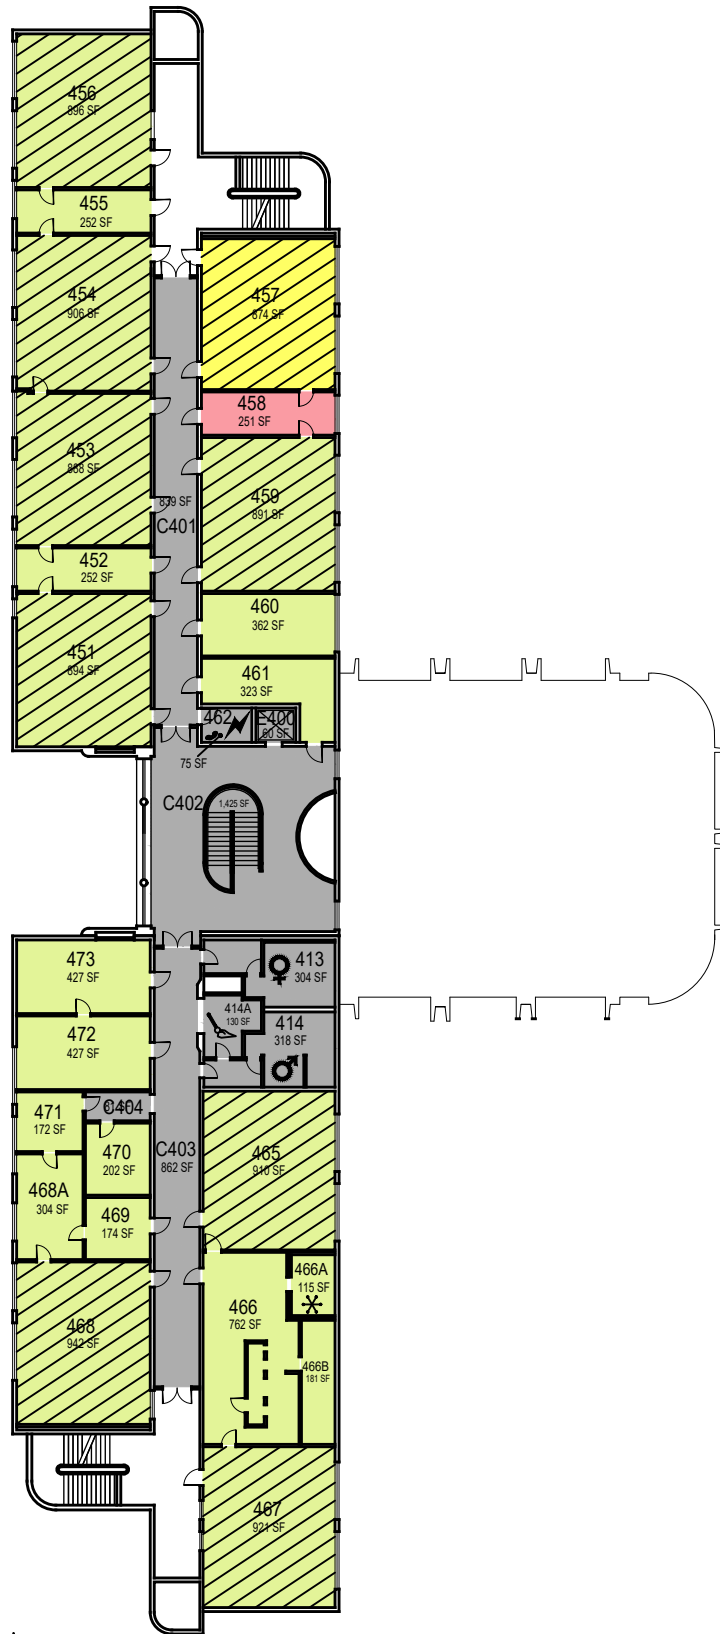

Room Use

March 2022

1"=40'

Clyde P. Fisher Science

Floor 2 - Ground

FACILITIES MANAGEMENT AND DEVELOPMENT

Space Data http://afd.calpoly.edu/facilities/spacefacility/space_data.asp

000 UNASSIGN	400 STUDY	800 HEALTH
100 CLASS	500 SPECIAL	900 RESIDENTIAL
200 LAB	600 GENERAL	
300 OFFICE	700 SUPPORT	

Room Use

March 2022

1"=40'

Clyde P. Fisher Science

Floor 3

FACILITIES MANAGEMENT AND DEVELOPMENT

Space Data http://afd.calpoly.edu/facilities/spacefacility/space_data.asp

000 UNASSIGN	400 STUDY	800 HEALTH
100 CLASS	500 SPECIAL	900 RESIDENTIAL
200 LAB	600 GENERAL	
300 OFFICE	700 SUPPORT	

Room Use

March 2022

1"=40'

Clyde P. Fisher Science

Floor 4 - Top

FACILITIES MANAGEMENT AND DEVELOPMENT

Space Data http://afd.calpoly.edu/facilities/spacefacility/space_data.asp

000 UNASSIGN	400 STUDY	800 HEALTH
100 CLASS	500 SPECIAL	900 RESIDENTIAL
200 LAB	600 GENERAL	
300 OFFICE	700 SUPPORT	

Room Use

March 2022

1"=40'