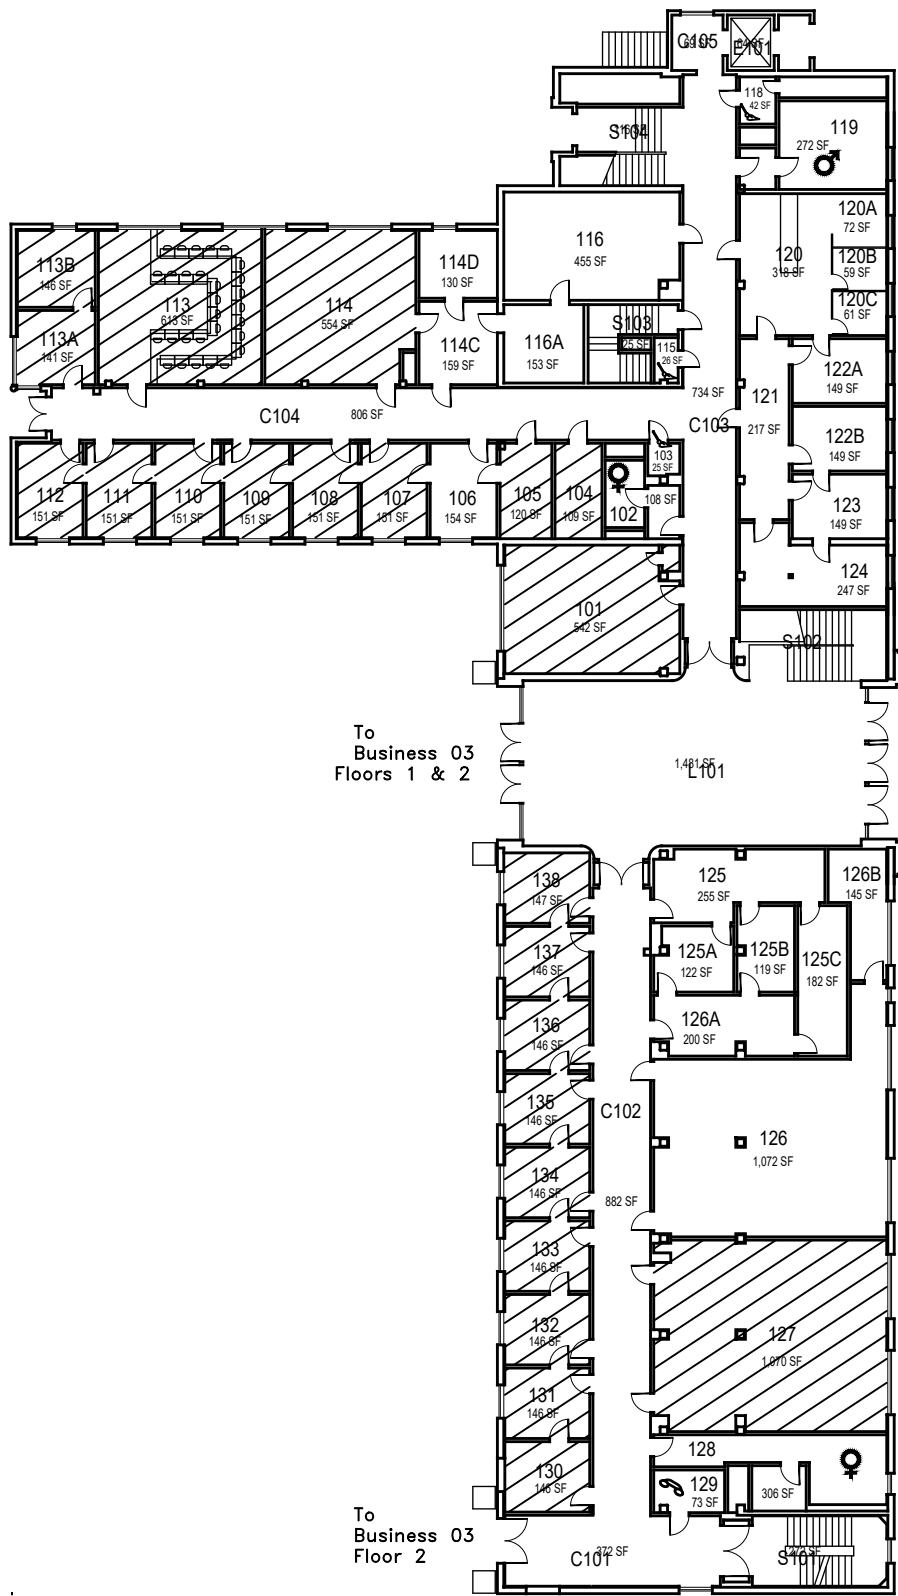

CAL POLY

Cotchett Education Building

Basement
Space Data http://afd.calpoly.edu/facilities/spacefacility/space_data.asp

FACILITIES MANAGEMENT AND DEVELOPMENT

October 2020

1" = 30'-0"

To Business 03 Floors 1 & 2

To Business 03 Floor 2

Cotchett Education Building

Ground Floor
Space Data http://afd.calpoly.edu/facilities/spacefacility/space_data.asp

Business 03
Floor 3

Business 03
Floor 3

CAL POLY

Cotchett Education Building

Second Floor
Space Data http://afd.calpoly.edu/facilities/spacefacility/space_data.asp

FACILITIES MANAGEMENT AND DEVELOPMENT

October 2020

1" = 30'-0"