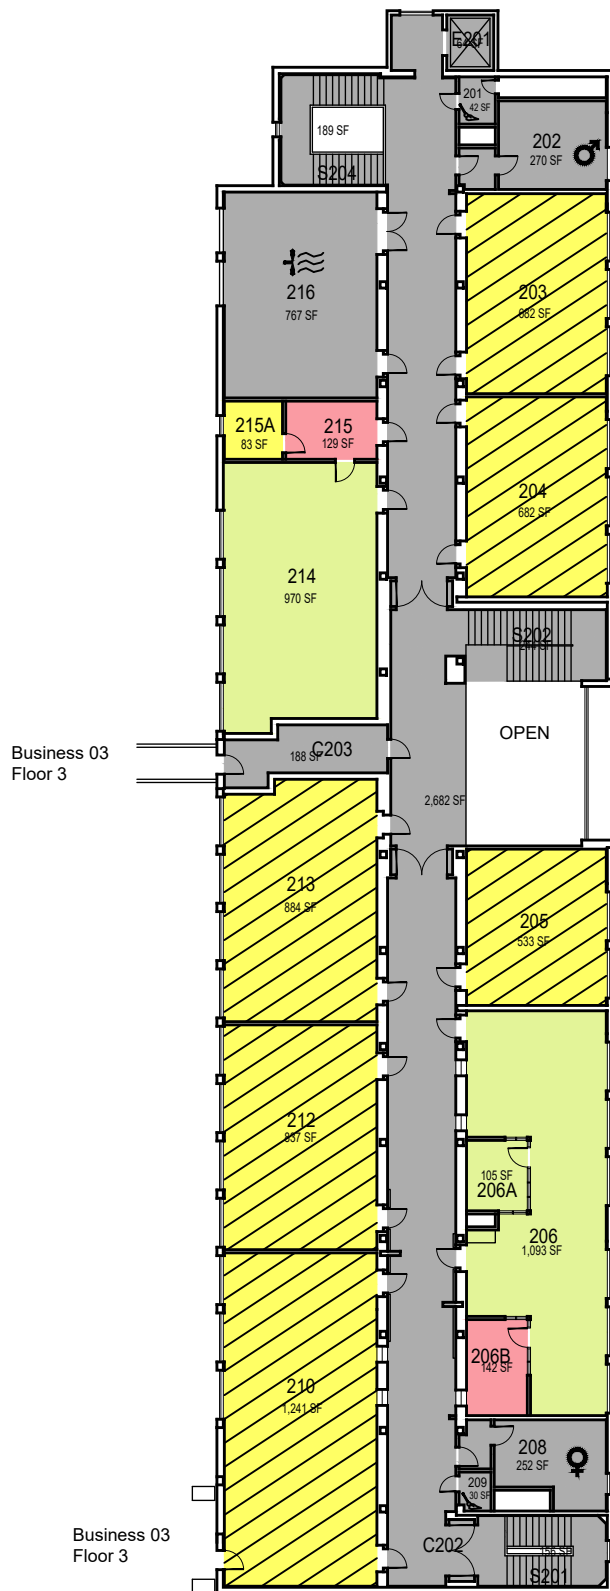

Cotchett Education Building

Basement
Space Data http://afd.calpoly.edu/facilities/spacefacility/space_data.asp

000 UNASSIGN	400 STUDY	800 HEALTH
100 CLASS	500 SPECIAL	900 RESIDENTIAL
200 LAB	600 GENERAL	
300 OFFICE	700 SUPPORT	

October 2020

1" = 30'-0"

Room Use

To Business 03
Floors 1 & 2

To Business 03
Floor 2

Cotchett Education Building

Ground Floor
Space Data http://afd.calpoly.edu/facilities/spacefacility/space_data.asp

FACILITIES MANAGEMENT AND DEVELOPMENT

000 UNASSIGN	400 STUDY	800 HEALTH
100 CLASS	500 SPECIAL	900 RESIDENTIAL
200 LAB	600 GENERAL	
300 OFFICE	700 SUPPORT	

October 2020

1" = 30'-0"

Room Use

Cotchett Education Building

Second Floor
 Space Data http://afd.calpoly.edu/facilities/spacefacility/space_data.asp

FACILITIES MANAGEMENT AND DEVELOPMENT

000 UNASSIGN	400 STUDY	800 HEALTH
100 CLASS	500 SPECIAL	900 RESIDENTIAL
200 LAB	600 GENERAL	
300 OFFICE	700 SUPPORT	

October 2020

1" = 30'-0"

Room Use