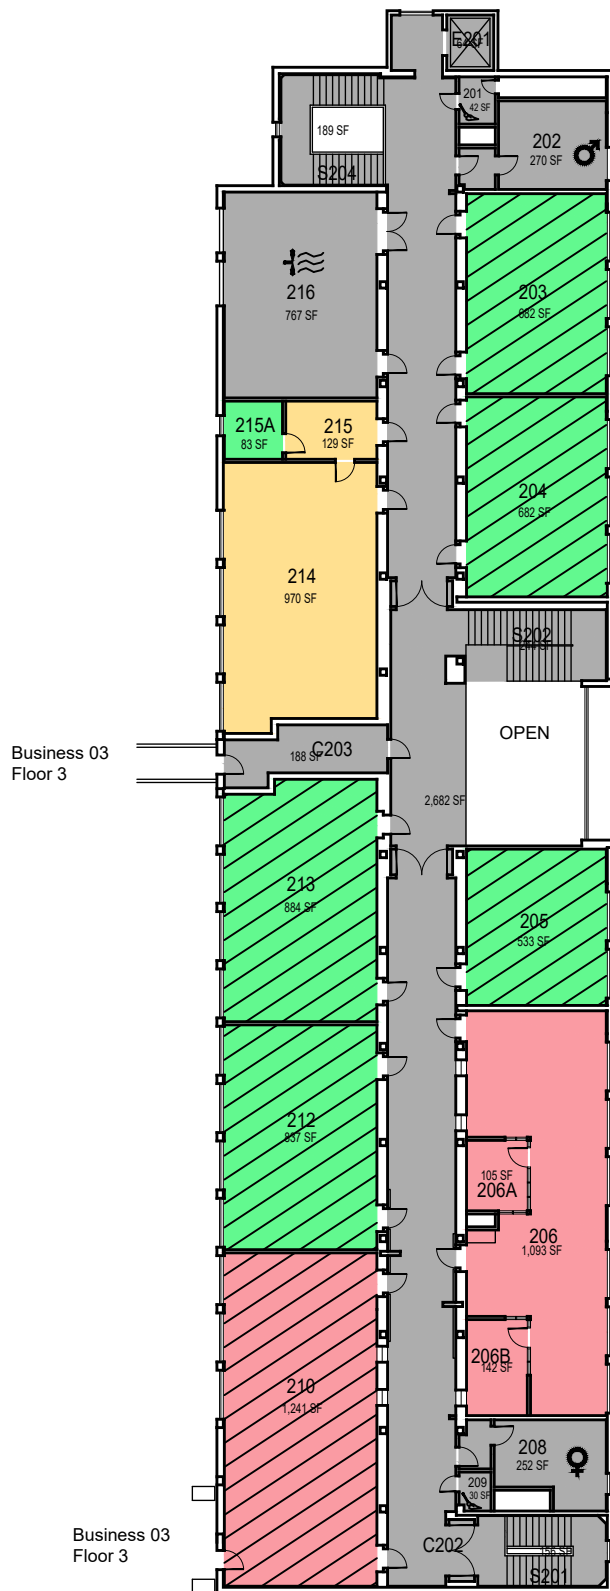

October 2020

1" = 30'-0"

College/Division

To Business 03
Floors 1 & 2

To Business 03
Floor 2

CAL POLY

Cotchett Education Building

Ground Floor
Space Data http://afd.calpoly.edu/facilities/spacefacility/space_data.asp

FACILITIES MANAGEMENT AND DEVELOPMENT

00000 UNASSIGN	107500 OCOB	120000 ACAD AFRS	137500 UNIV DEV
102500 CAFES	110000 CLA	120400 ITS	140000 STUD AFRS
105000 CAED	112500 CENG	121300 DIV/INCL	145000 PRESIDENT
117500 CSM	125000 AFD	150000 UNIV SUP	

October 2020

1" = 30'-0"

College/Division

Cotchett Education Building

Second Floor
Space Data http://afd.calpoly.edu/facilities/spacefacility/space_data.asp

FACILITIES MANAGEMENT AND DEVELOPMENT

00000 UNASSIGN	107500 OCOB	120000 ACAD AFRS	137500 UNIV DEV
102500 CAFES	110000 CLA	120400 ITS	140000 STUD AFRS
105000 CAED	112500 CENG	121300 DIV/INCL	145000 PRESIDENT
117500 CSM	125000 AFD	150000 UNIV SUP	

College/Division

October 2020

1" = 30'-0"