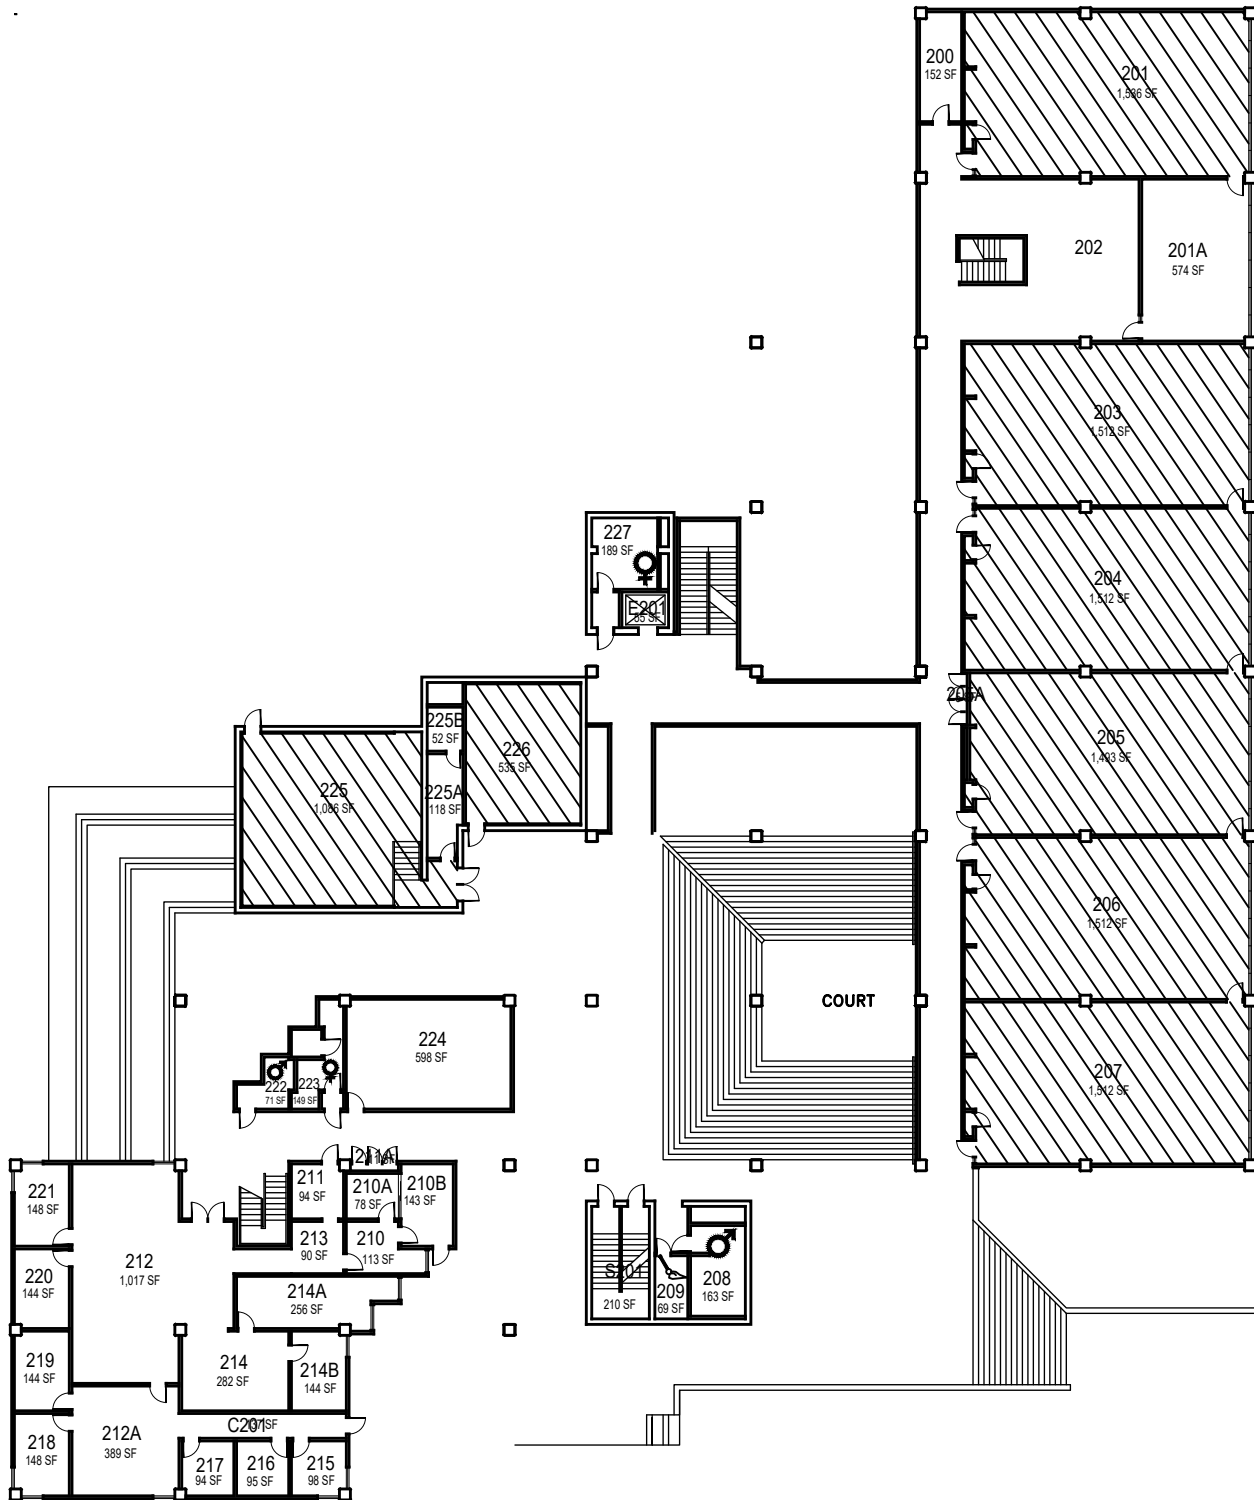

CAL POLY

Architecture & Environmental
Design

Floor 1
Space Data http://afd.calpoly.edu/facilities/spacefacility/space_data.asp

FACILITIES MANAGEMENT AND DEVELOPMENT

October 2020

1"=35'

Architecture & Environmental Design

Floor 2
Space Data http://afd.calpoly.edu/facilities/spacefacility/space_data.asp

FACILITIES MANAGEMENT AND DEVELOPMENT

October 2020

1"=35'

CAL POLY

Architecture & Environmental
Design

Floor 3
Space Data http://afd.calpoly.edu/facilities/spacefacility/space_data.asp