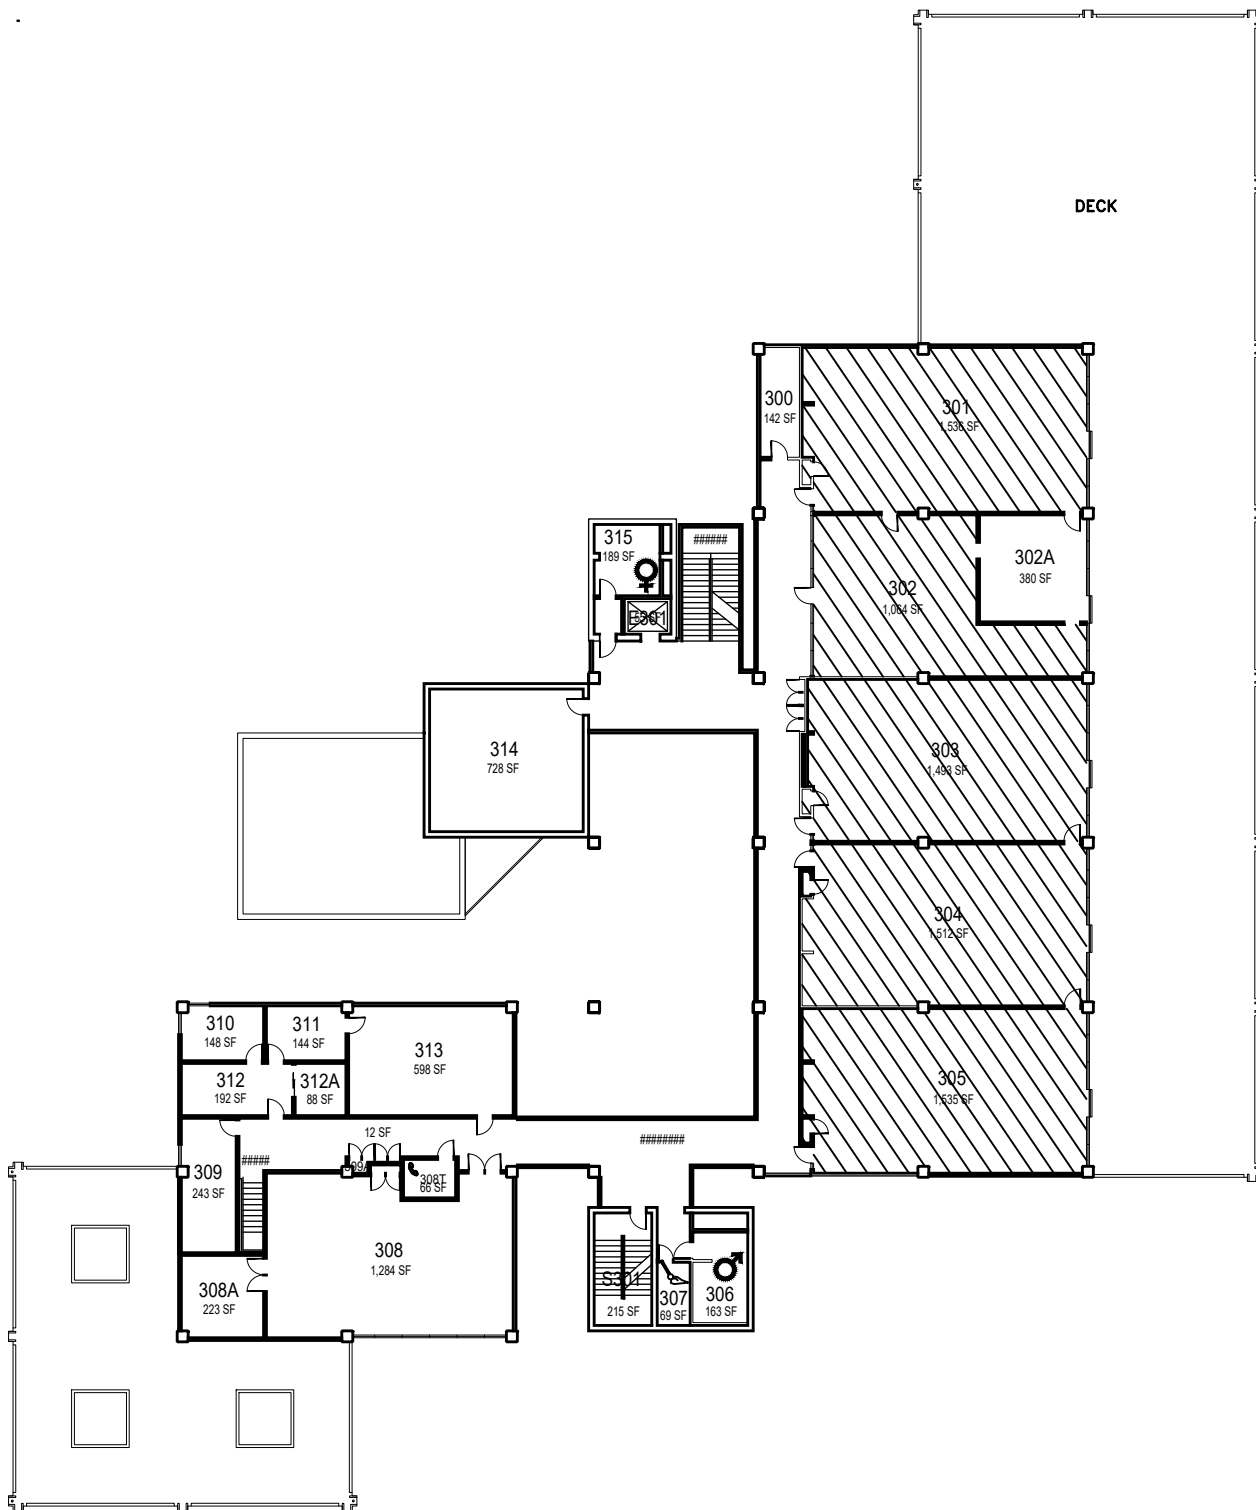

CAL POLY

Architecture & Environmental
Design

Floor 1
Space Data http://afd.calpoly.edu/facilities/spacefacility/space_data.asp

FACILITIES MANAGEMENT AND DEVELOPMENT

October 2020

1"=35'

Architecture & Environmental Design

Floor 2
Space Data http://afd.calpoly.edu/facilities/spacefacility/space_data.asp

FACILITIES MANAGEMENT AND DEVELOPMENT

October 2020

1"=35'

CAL POLY

Architecture & Environmental
Design

Floor 3
Space Data http://afd.calpoly.edu/facilities/spacefacility/space_data.asp