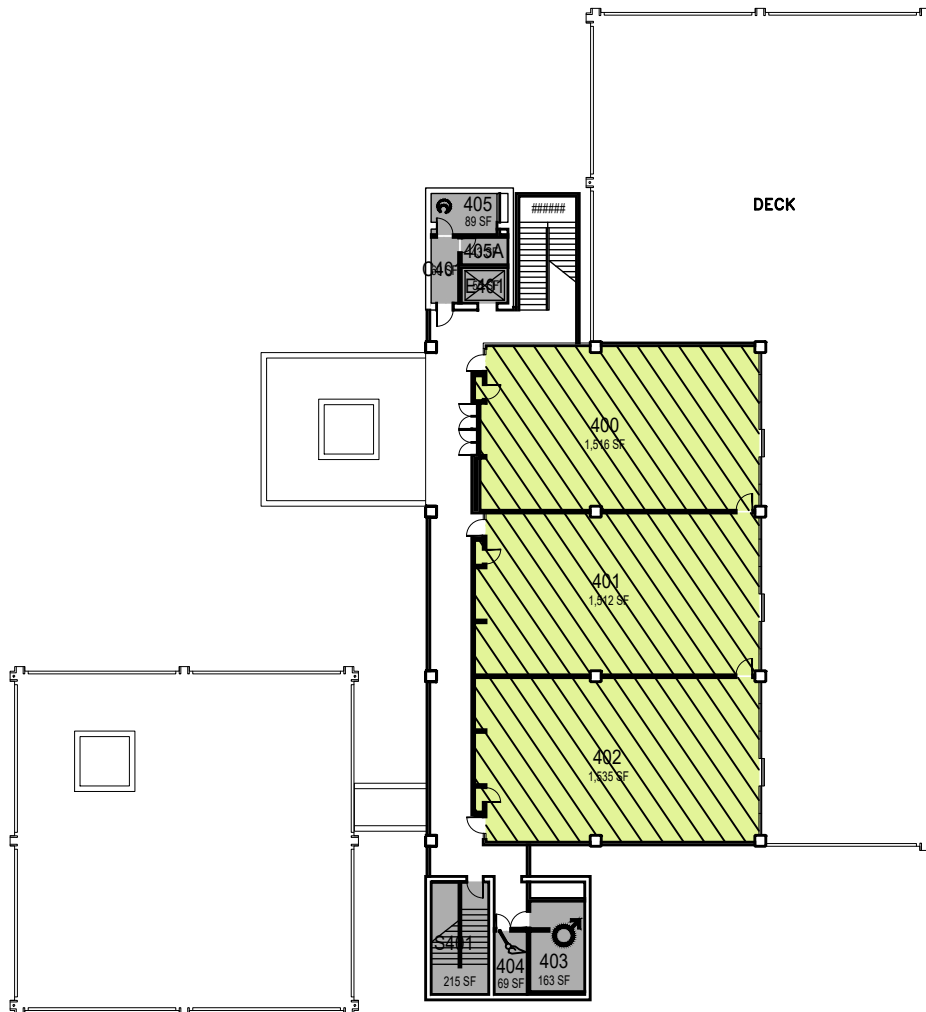

October 2020

1"=35'

College/Division

CAL POLY

Architecture & Environmental Design

Floor 3
Space Data http://afd.calpoly.edu/facilities/spacefacility/space_data.asp

FACILITIES MANAGEMENT AND DEVELOPMENT

00000 UNASSIGN	107500 OCOB	120000 ACAD AFRS	137500 UNIV DEV
102500 CAFES	110000 CLA	120400 ITS	140000 STUD AFRS
105000 CAED	112500 CENG	121300 DIV/INCL	145000 PRESIDENT
117500 CSM	125000 AFD	150000 UNIV SUP	

College/Division

October 2020

1"=35'

CAL POLY

Architecture & Environmental Design

Floor 4
Space Data http://afd.calpoly.edu/facilities/spacefacility/space_data.asp

FACILITIES MANAGEMENT AND DEVELOPMENT

00000 UNASSIGN	107500 OCOB	120000 ACAD AFRS	137500 UNIV DEV
102500 CAFES	110000 CLA	120400 ITS	140000 STUD AFRS
105000 CAED	112500 CENG	121300 DIV/INCL	145000 PRESIDENT
117500 CSM	125000 AFD	150000 UNIV SUP	

College/Division

October 2020

1"=35'