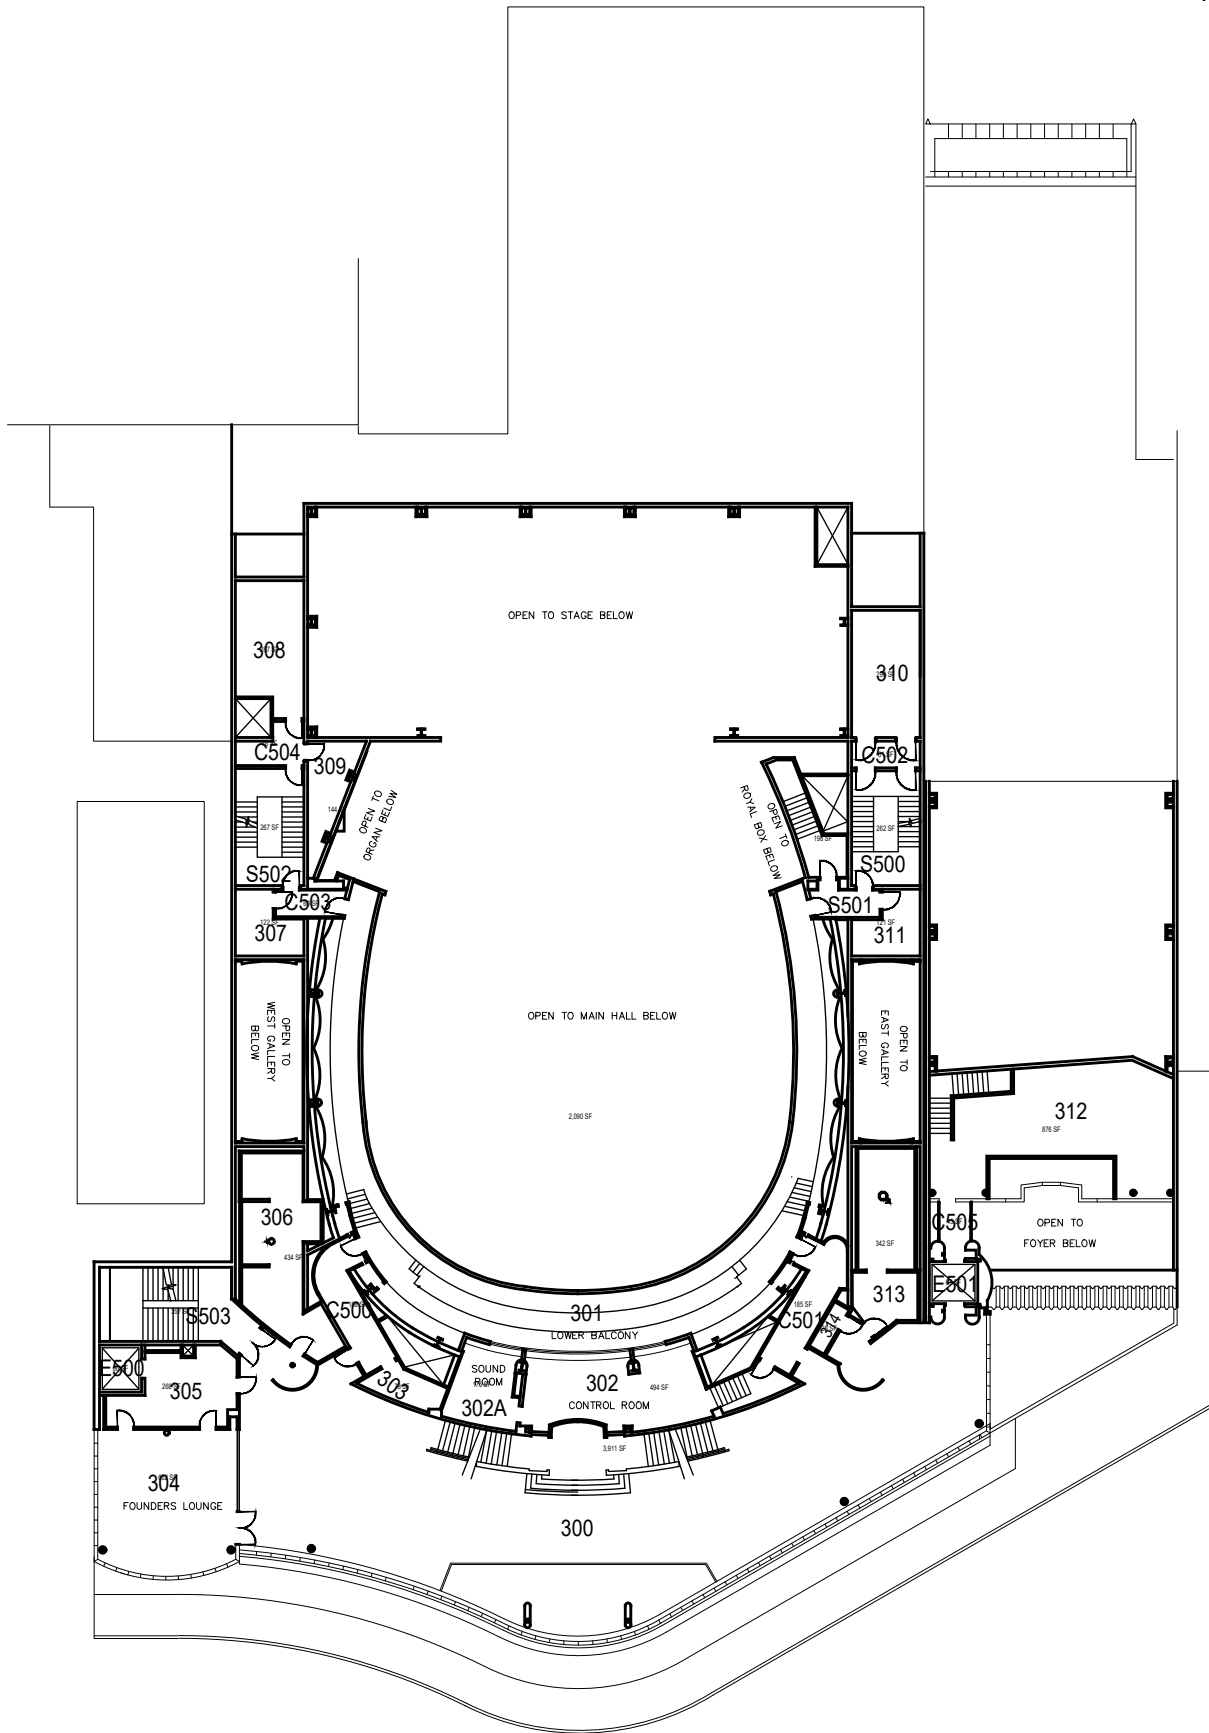

TRAP ROOM LEVEL

LIFT PIT LEVEL BELOW

Christopher Cohan Center

Trap Room

FACILITIES MANAGEMENT AND DEVELOPMENT

Space Data http://afd.calpoly.edu/facilities/spacefacility/space_data.asp

March 2022

1"=35'

FACILITIES MANAGEMENT AND DEVELOPMENT

Space Data http://afd.calpoly.edu/facilities/spacefacility/space_data.asp

March 2022

1"=35'

Christopher Cohan Center

Balcony Level

FACILITIES MANAGEMENT AND DEVELOPMENT