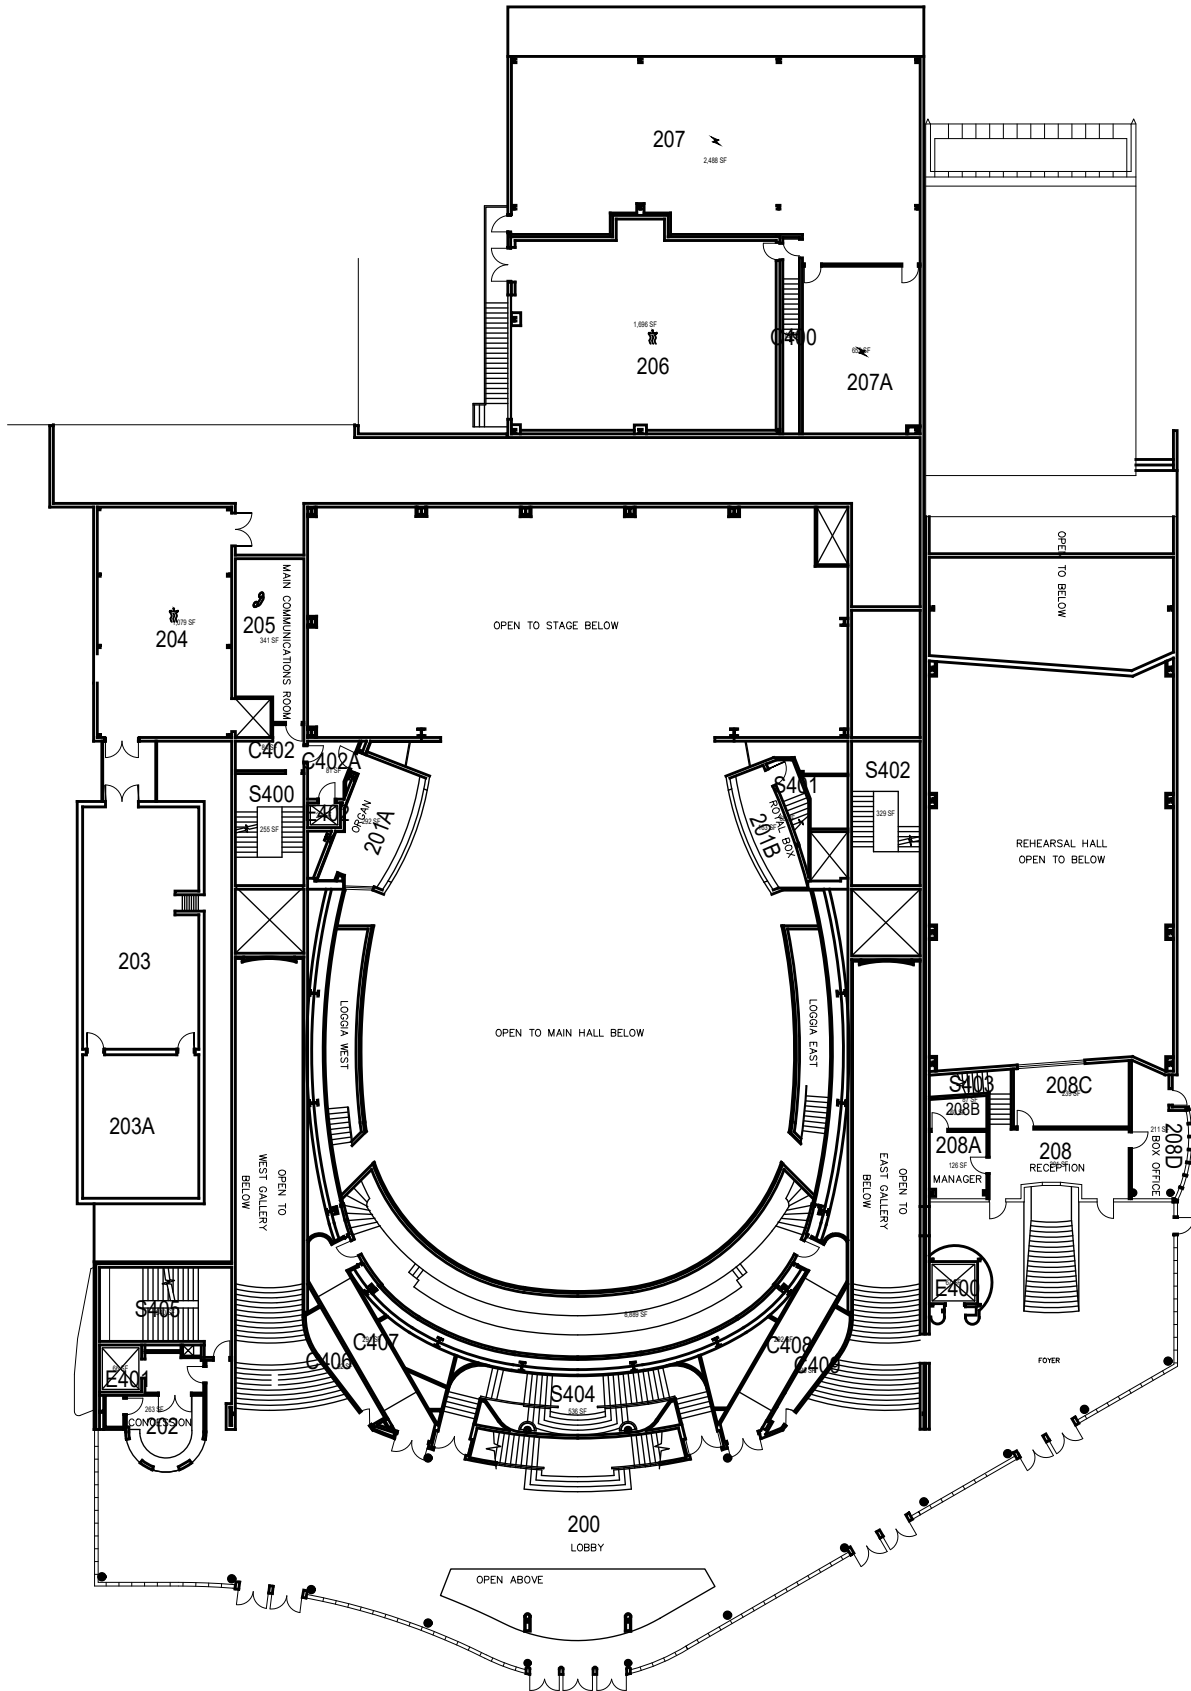

Christopher Cohan Center

Entry Lobby

FACILITIES MANAGEMENT AND DEVELOPMENT

Space Data <http://afd.calpoly.edu/facilities/spacefacility/space_data.asp>

March 2022

1"=35'