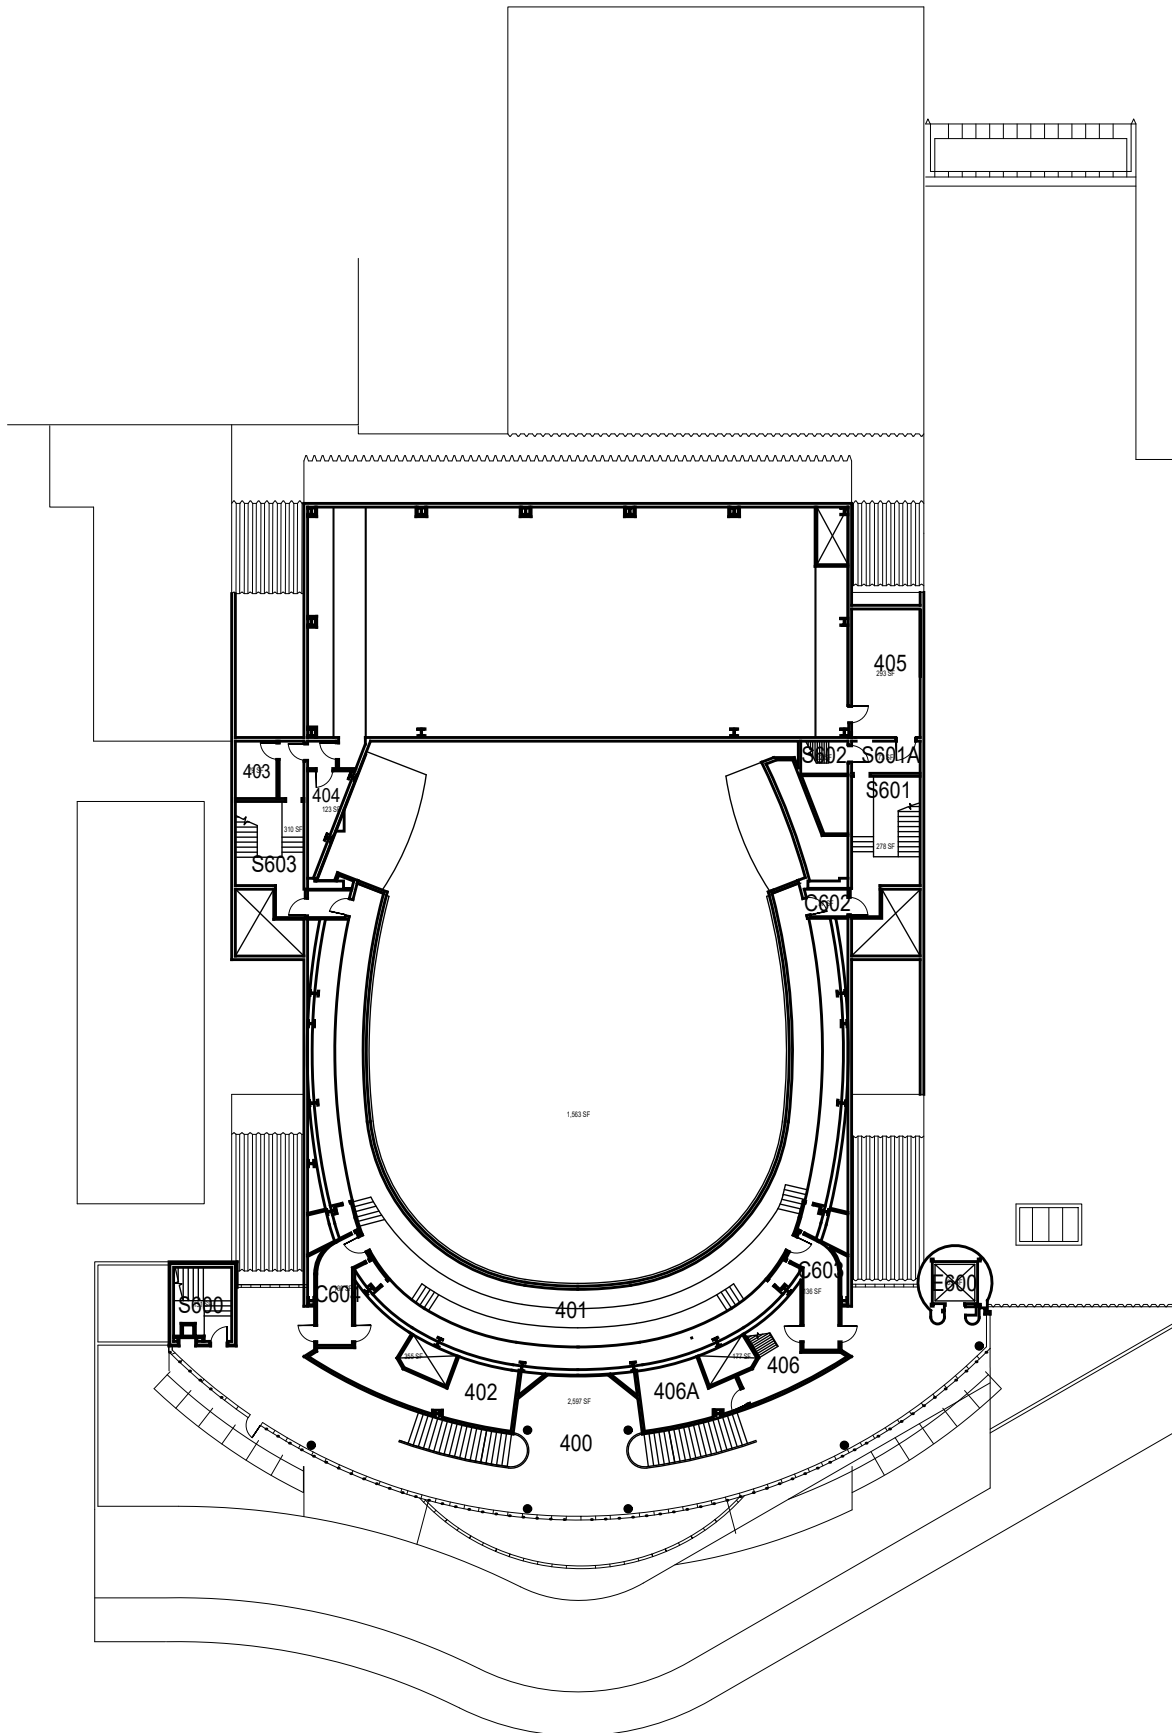

Christopher Cohan Center

Gallery Level

FACILITIES MANAGEMENT AND DEVELOPMENT

Space Data <http://afd.calpoly.edu/facilities/spacefacility/space_data.asp>

March 2022

1"=35'