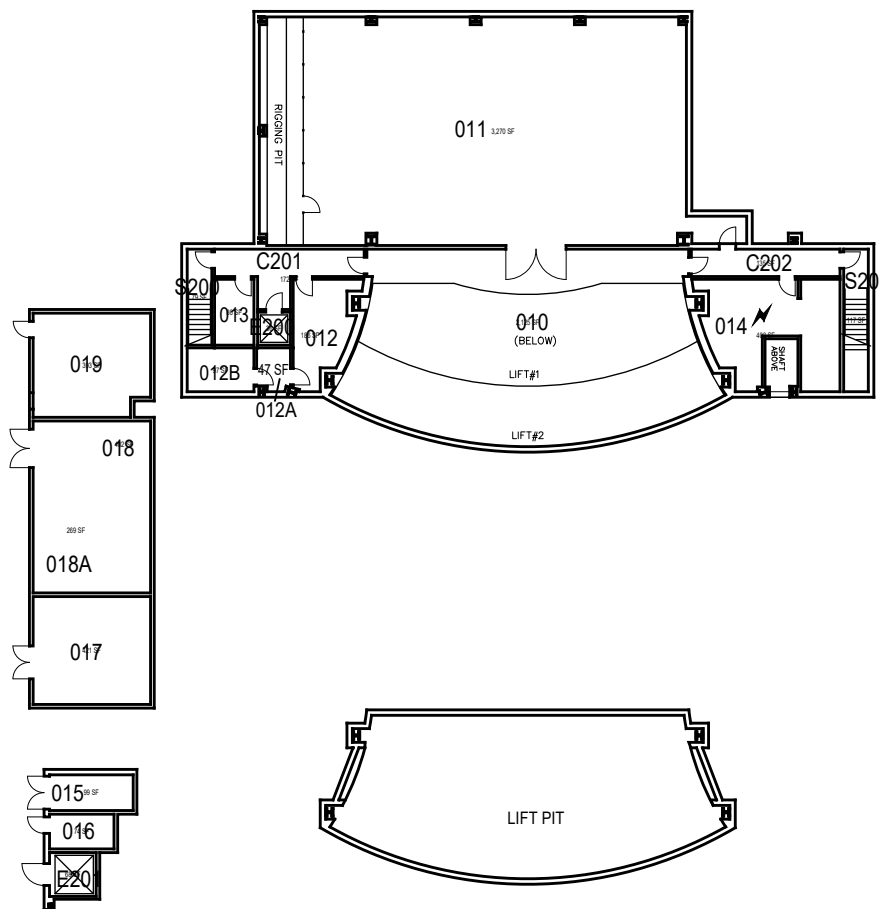

TRAP ROOM LEVEL

LIFT PIT LEVEL BELOW

Christopher Cohan Center

Trap Room

FACILITIES MANAGEMENT AND DEVELOPMENT

Space Data http://afd.calpoly.edu/facilities/spacefacility/space_data.asp

March 2022

1"=35'