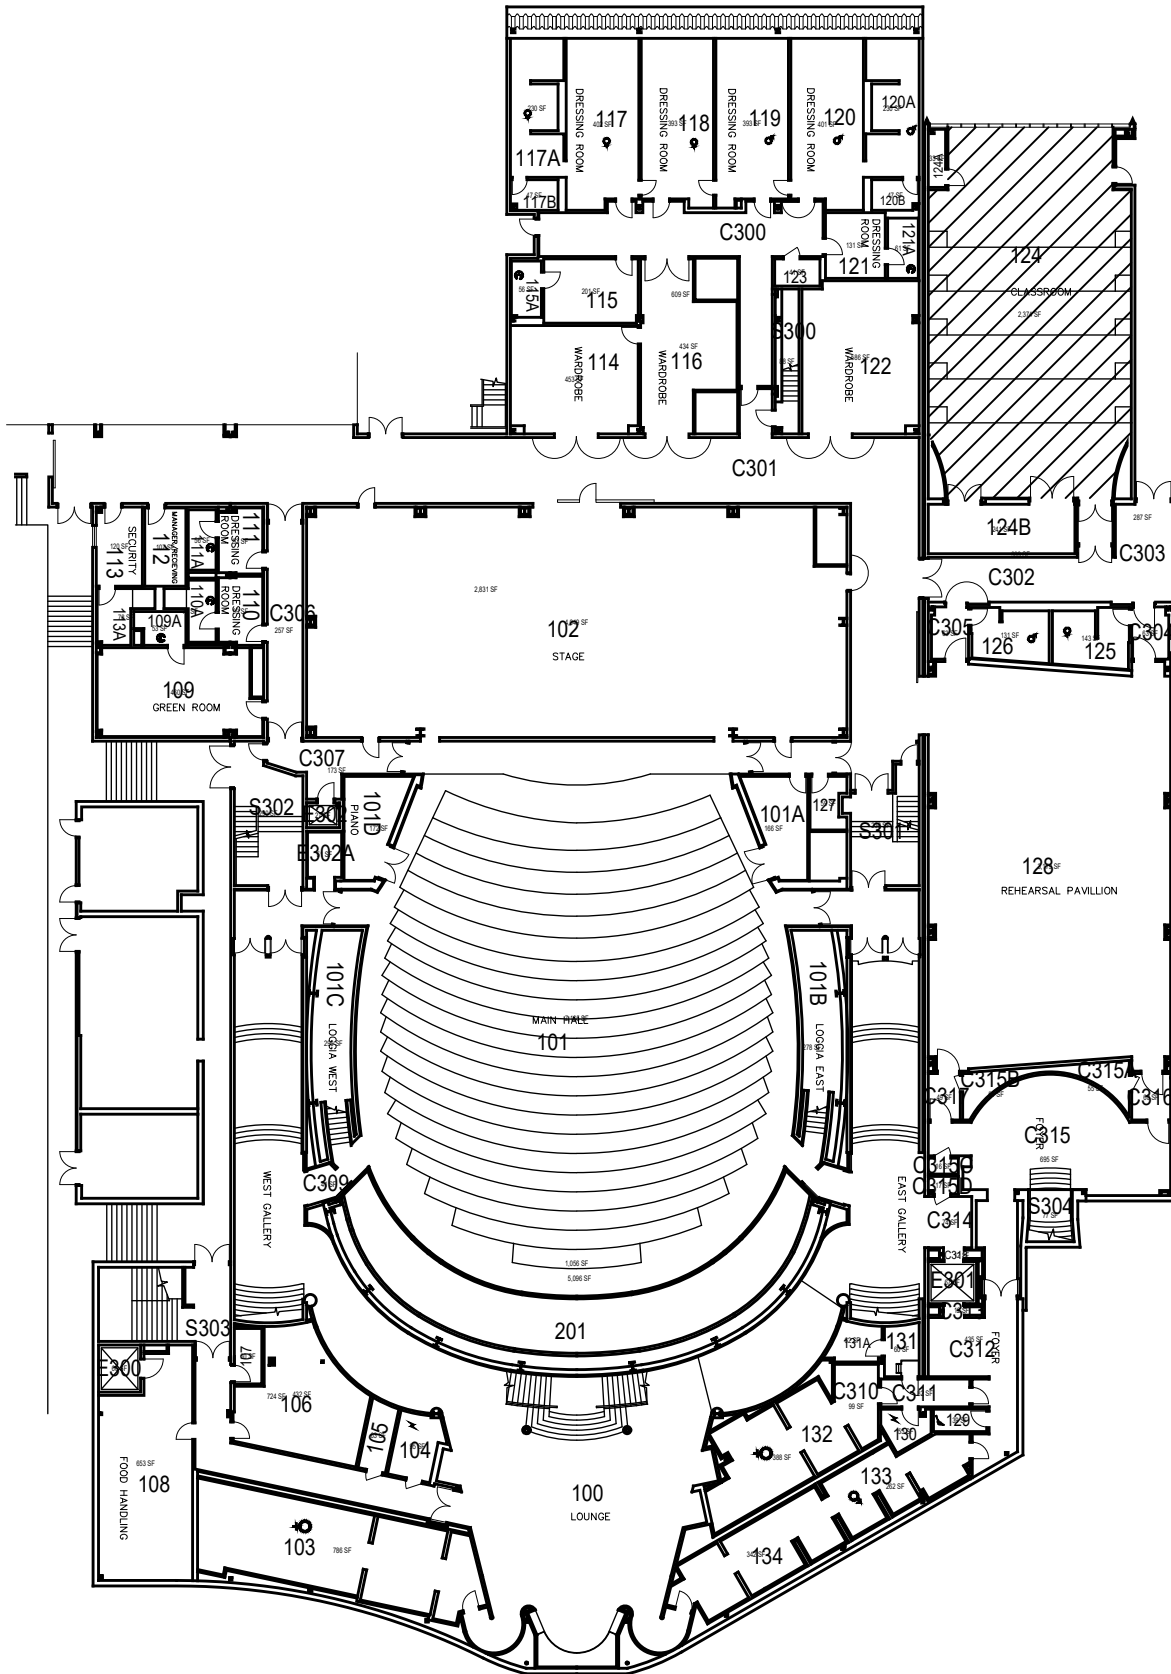

TRAP ROOM LEVEL

LIFT PIT LEVEL BELOW

Christopher Cohan Center

Trap Room

FACILITIES MANAGEMENT AND DEVELOPMENT

Space Data http://afd.calpoly.edu/facilities/spacefacility/space_data.asp

March 2022

1"=35'