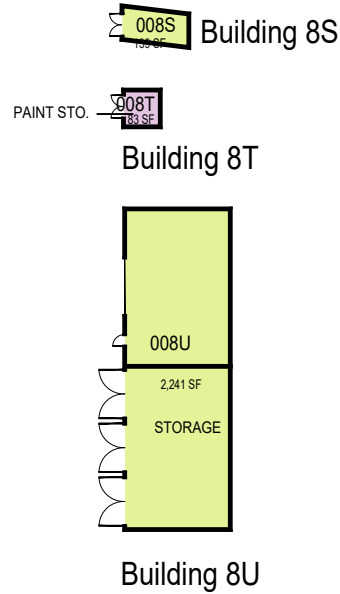

Building 8A

Building 8

Building 8U

CAL POLY

Bioresource and Agricultural Engineering

Floor 1
Space Data http://afd.calpoly.edu/facilities/spacefacility/space_data.asp

FACILITIES MANAGEMENT AND DEVELOPMENT

000 UNASSIGN	400 STUDY	800 HEALTH
100 CLASS	500 SPECIAL	900 RESIDENTIAL
200 LAB	600 GENERAL	
300 OFFICE	700 SUPPORT	

October 2020

1"=50'

Room Use

CAL POLY

Bioresource and Agricultural Engineering

Floor 2
Space Data http://afd.calpoly.edu/facilities/spacefacility/space_data.asp

FACILITIES MANAGEMENT AND DEVELOPMENT

000 UNASSIGN	400 STUDY	800 HEALTH
100 CLASS	500 SPECIAL	900 RESIDENTIAL
200 LAB	600 GENERAL	
300 OFFICE	700 SUPPORT	

Room Use

October 2020

1"=50'