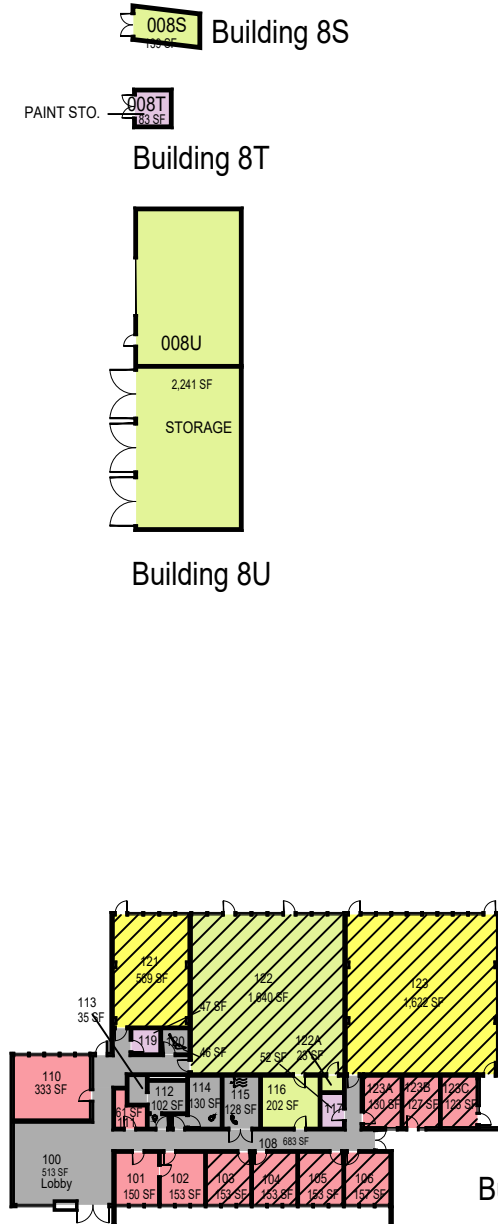

Building 8A

Building 8

Building 8U

CAL POLY

Bioresource and Agricultural Engineering

Floor 1
Space Data http://afd.calpoly.edu/facilities/spacefacility/space_data.asp

FACILITIES MANAGEMENT AND DEVELOPMENT

000 UNASSIGN	400 STUDY	800 HEALTH
100 CLASS	500 SPECIAL	900 RESIDENTIAL
200 LAB	600 GENERAL	
300 OFFICE	700 SUPPORT	

October 2020

1"=50'

Room Use

CAL POLY

Bioresource and Agricultural Engineering

Floor 2
Space Data http://afd.calpoly.edu/facilities/spacefacility/space_data.asp

FACILITIES MANAGEMENT AND DEVELOPMENT

000 UNASSIGN	400 STUDY	800 HEALTH
100 CLASS	500 SPECIAL	900 RESIDENTIAL
200 LAB	600 GENERAL	
300 OFFICE	700 SUPPORT	

Room Use

October 2020

1"=50'