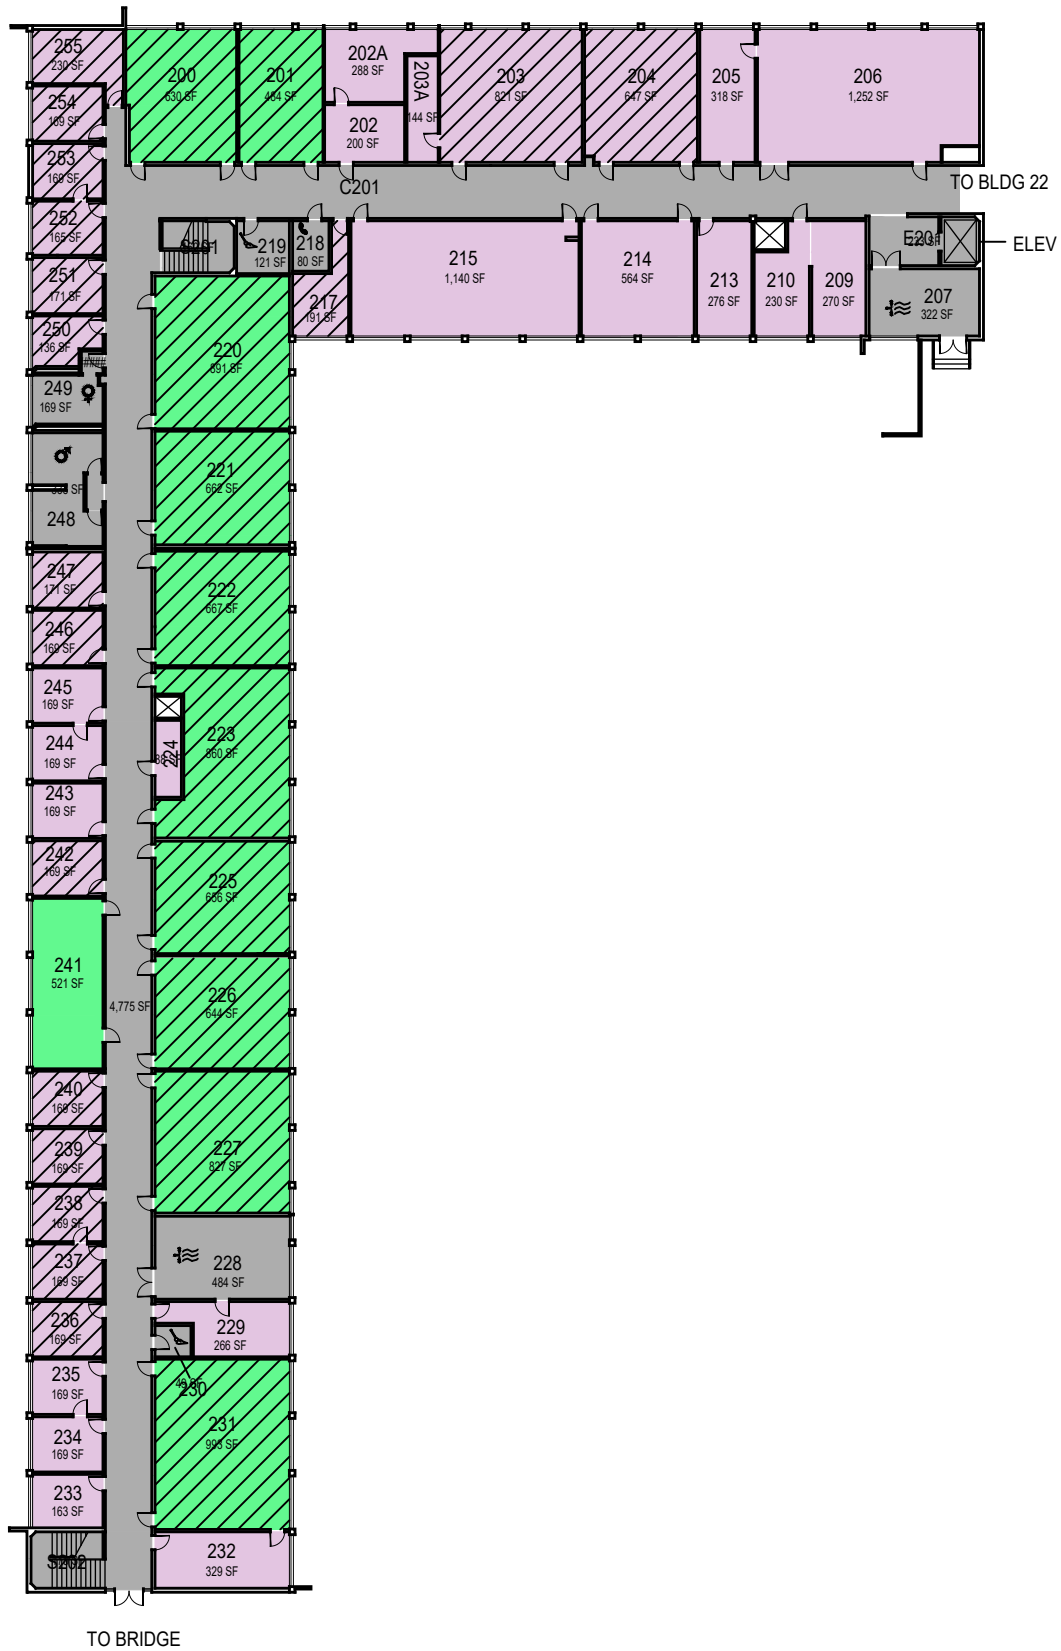

**CAL POLY**

Alan A. Erhart Agriculture

Floor 1  
Space Data [http://afd.calpoly.edu/facilities/spacefacility/space\\_data.asp](http://afd.calpoly.edu/facilities/spacefacility/space_data.asp)

FACILITIES MANAGEMENT AND DEVELOPMENT

October 2020

1"=40'

College/Division