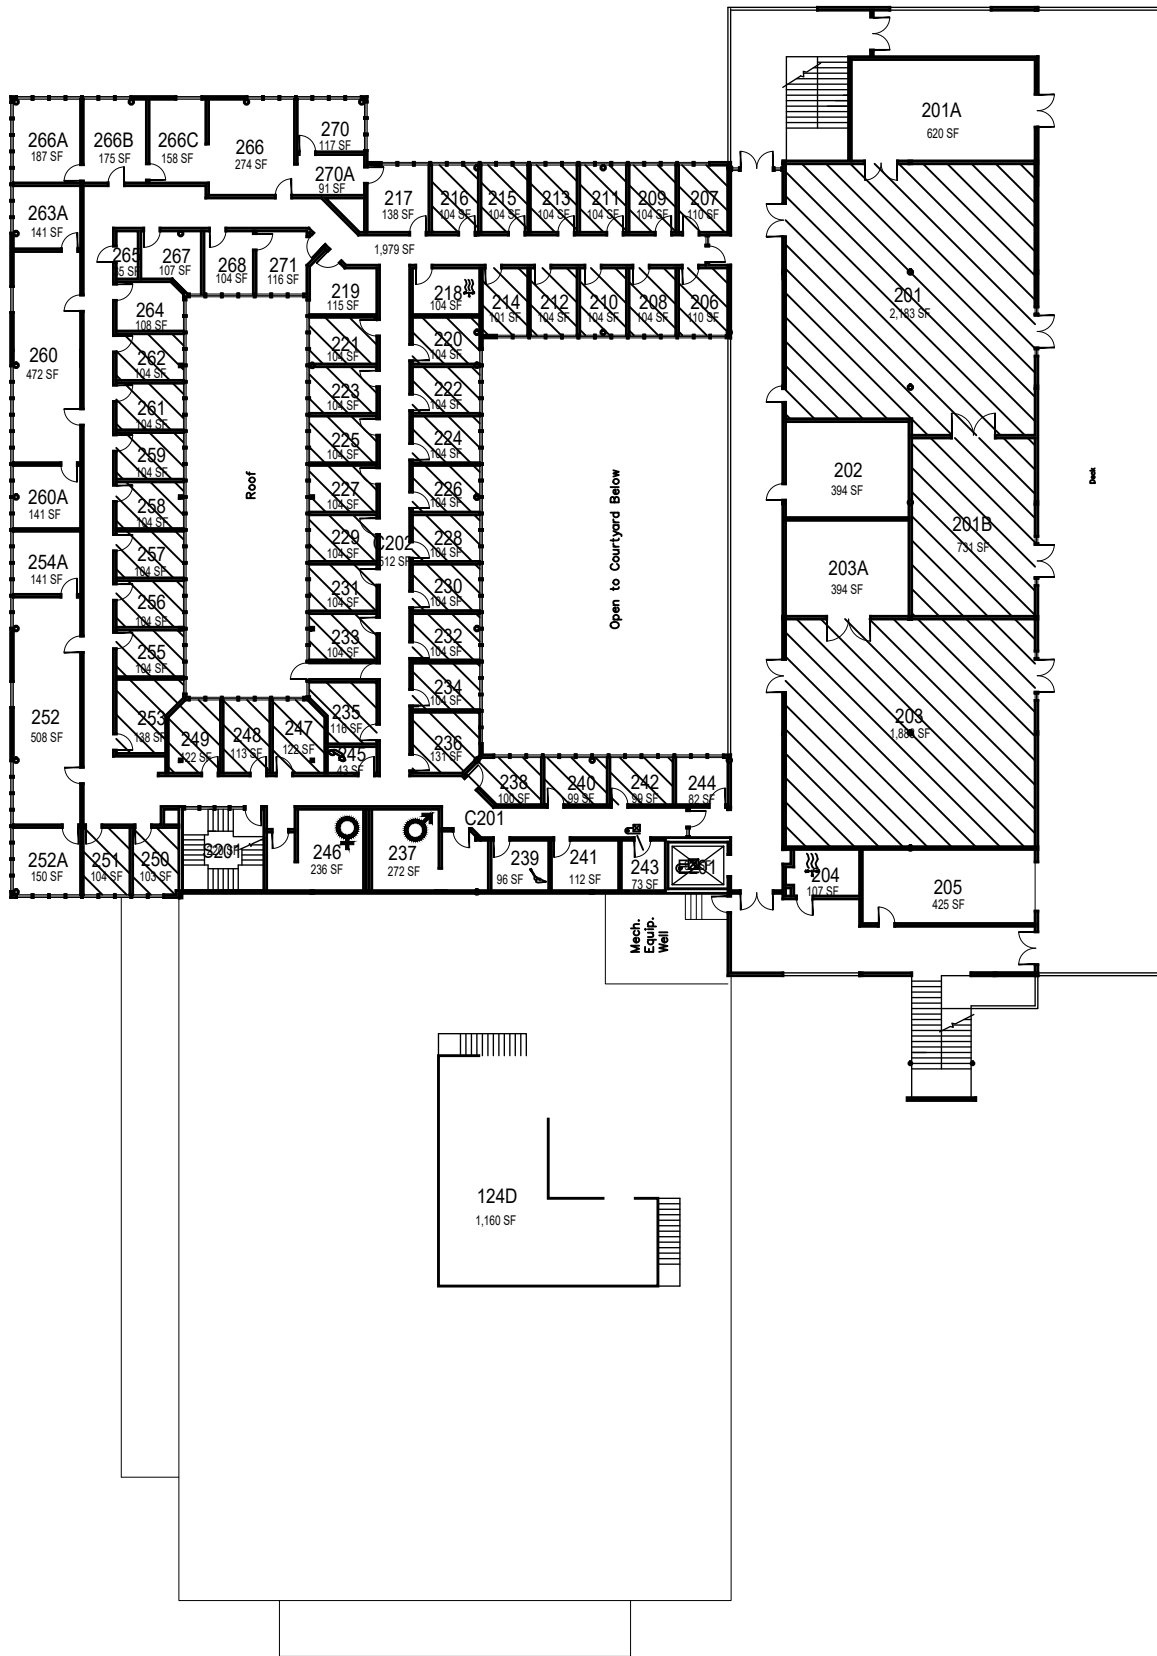

Bldg 13A

CAL POLY

Engineering

Floor 1
Space Data http://afd.calpoly.edu/facilities/spacefacility/space_data.asp

FACILITIES MANAGEMENT AND DEVELOPMENT

October 2020

1"=35'

CAL POLY

Engineering

Floor 2
Space Data http://afd.calpoly.edu/facilities/spacefacility/space_data.asp

FACILITIES MANAGEMENT AND DEVELOPMENT

October 2020

1"=35'