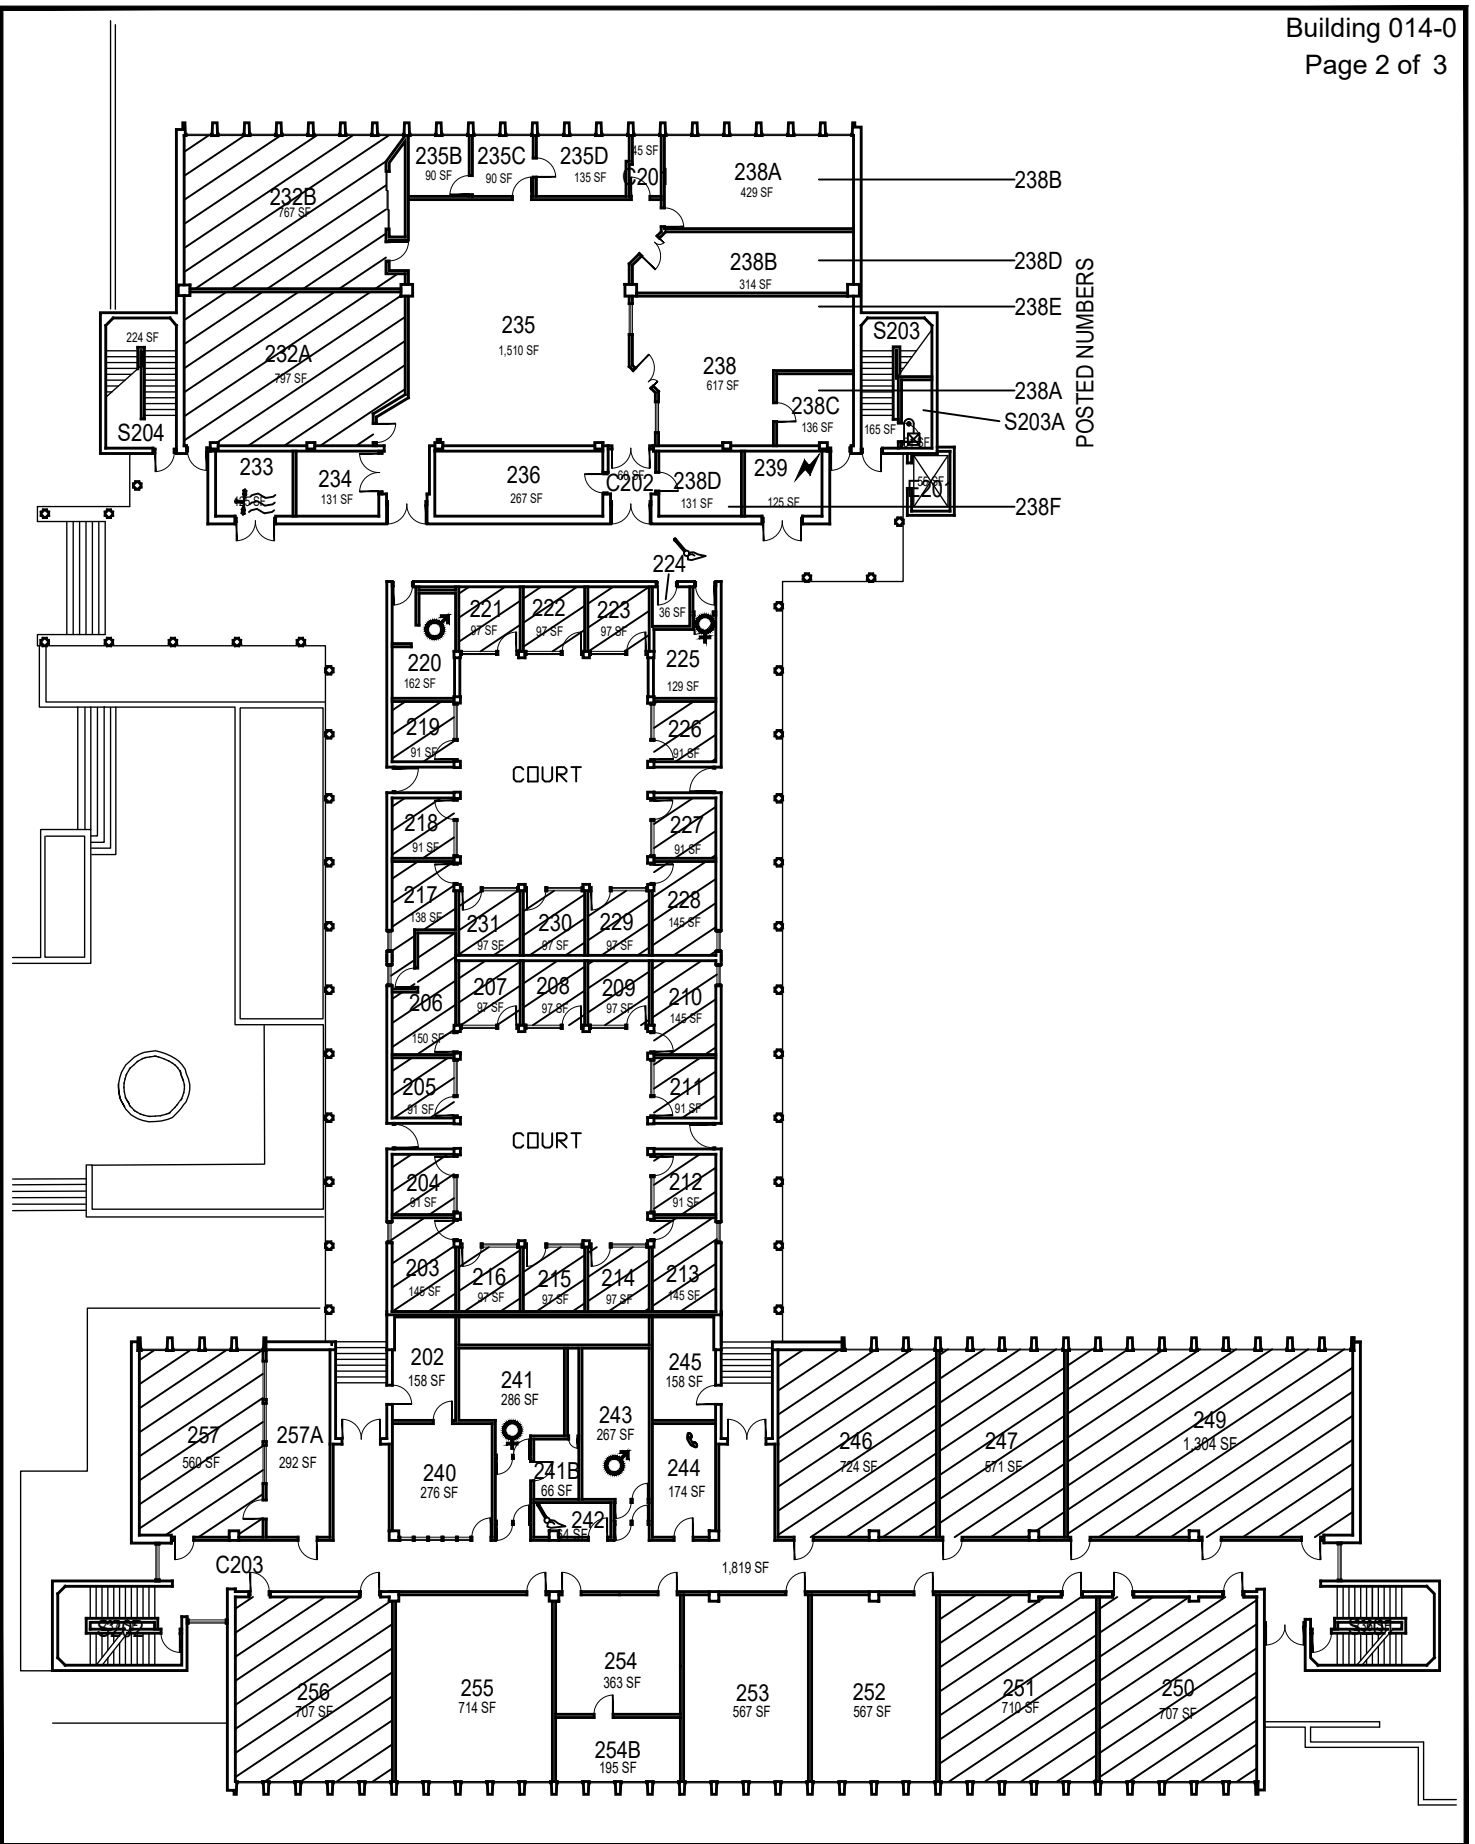

Frank E Pilling Building

Floor 1

March 2022

1"=30'

FACILITIES MANAGEMENT AND DEVELOPMENT

Frank E Pilling Building

Floor 2

March 2022

FACILITIES MANAGEMENT AND DEVELOPMENT

Space Data http://afd.calpoly.edu/facilities/spacefacility/space_data.asp

1"=30'

CAL POLY

Frank E Pilling Building

Floor 3

FACILITIES MANAGEMENT AND DEVELOPMENT

Space Data http://afd.calpoly.edu/facilities/spacefacility/space_data.asp

March 2022

1"=30'