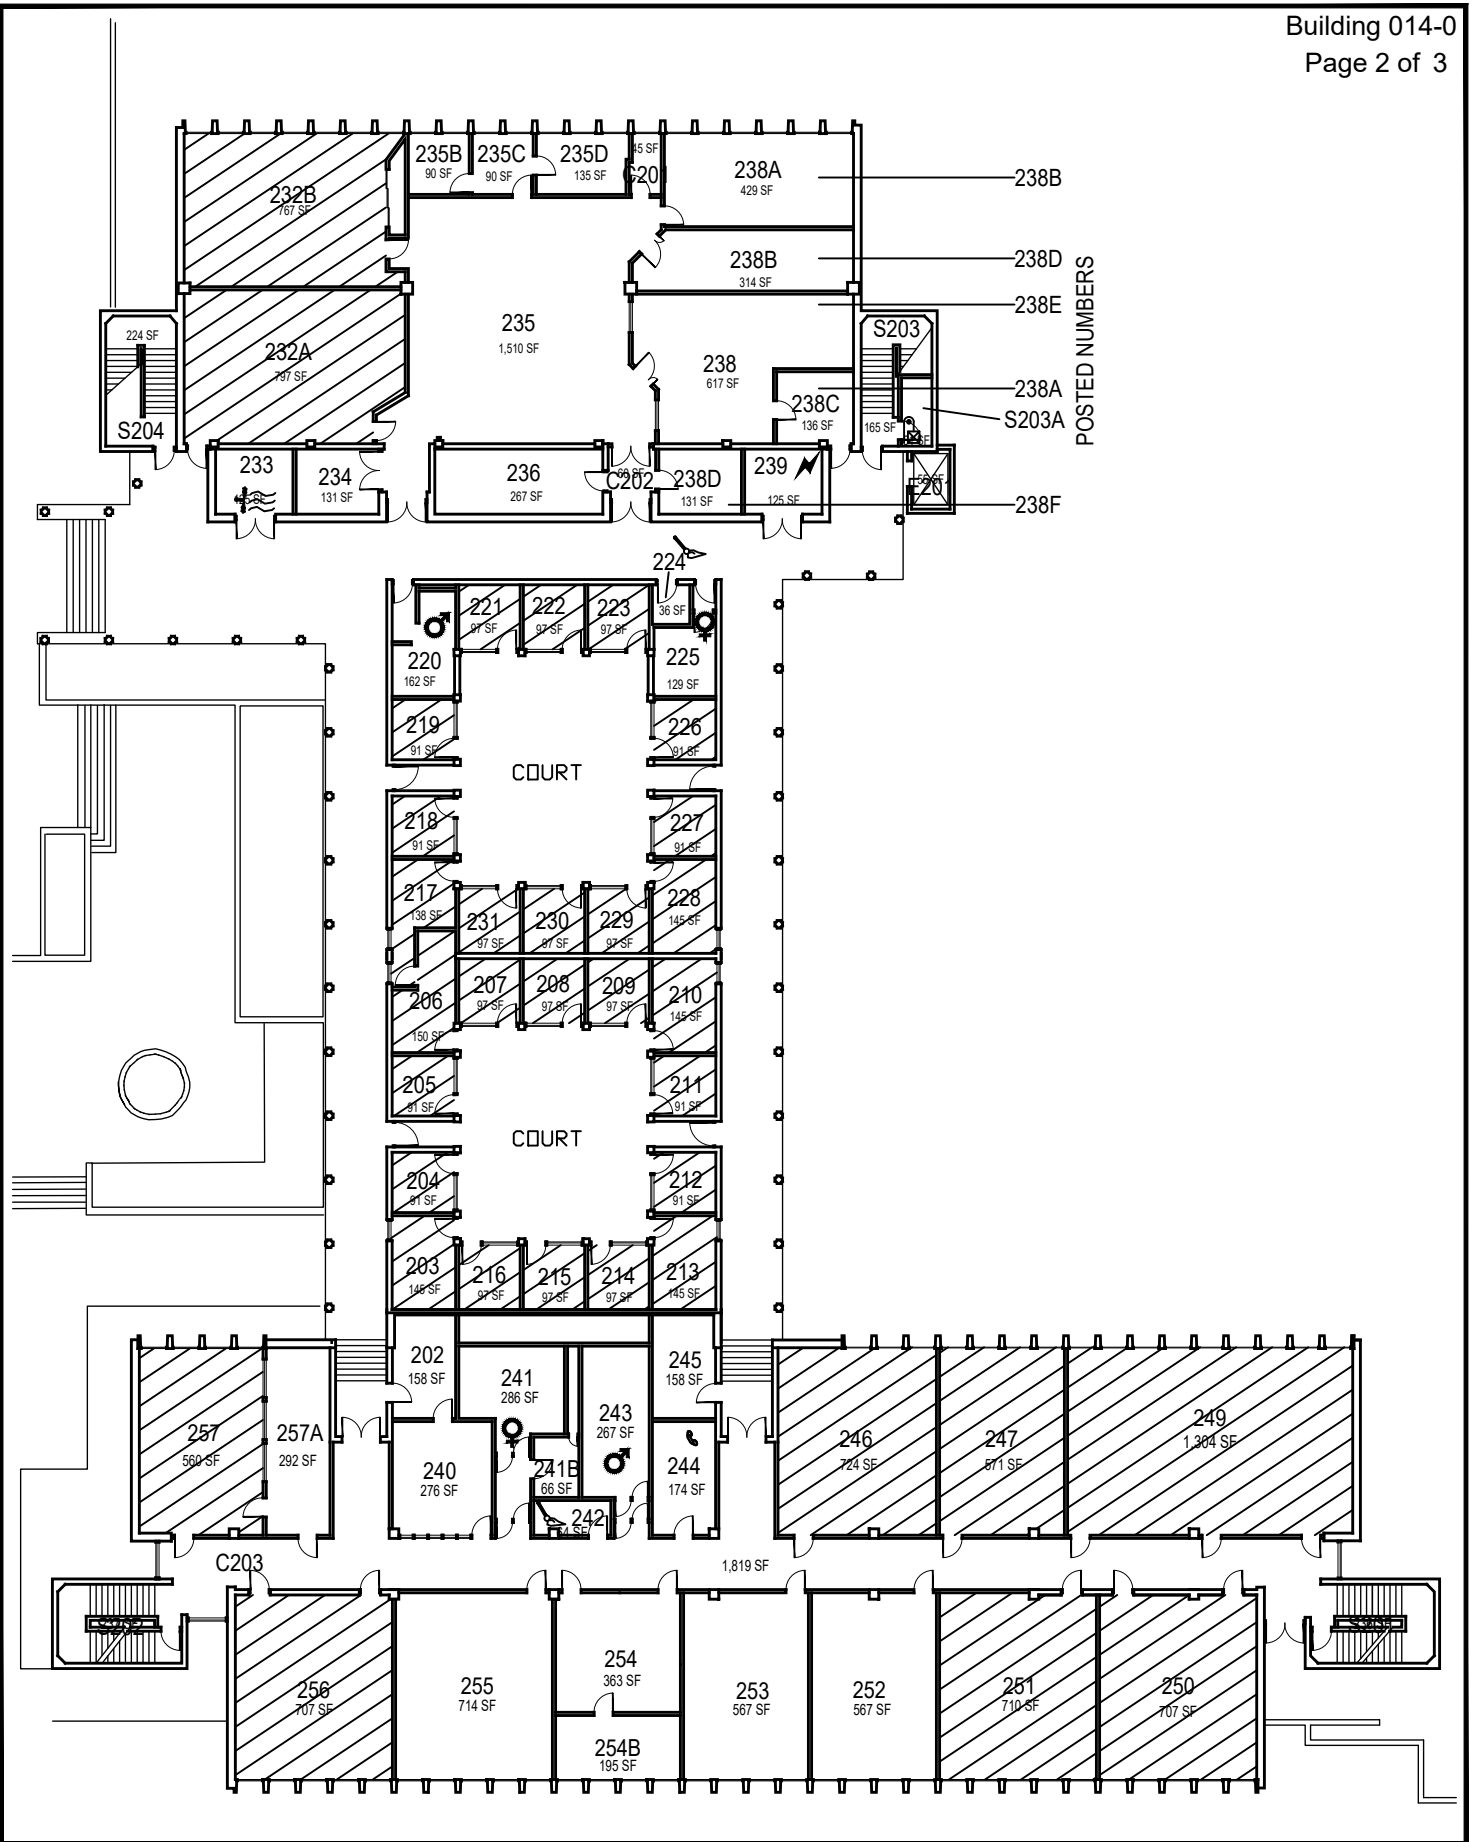

CAL POLY

Frank E Pilling Building

Floor 1
Space Data http://afd.calpoly.edu/facilities/spacefacility/space_data.asp

FACILITIES MANAGEMENT AND DEVELOPMENT

October 2020

1"=30'

October 2020

CAL POLY

Frank E Pilling Building

Floor 2

Space Data http://afd.calpoly.edu/facilities/spacefacility/space_data.asp

FACILITIES MANAGEMENT AND DEVELOPMENT

1"=30'

CAL POLY

Frank E Pilling Building

Floor 3
Space Data http://afd.calpoly.edu/facilities/spacefacility/space_data.asp