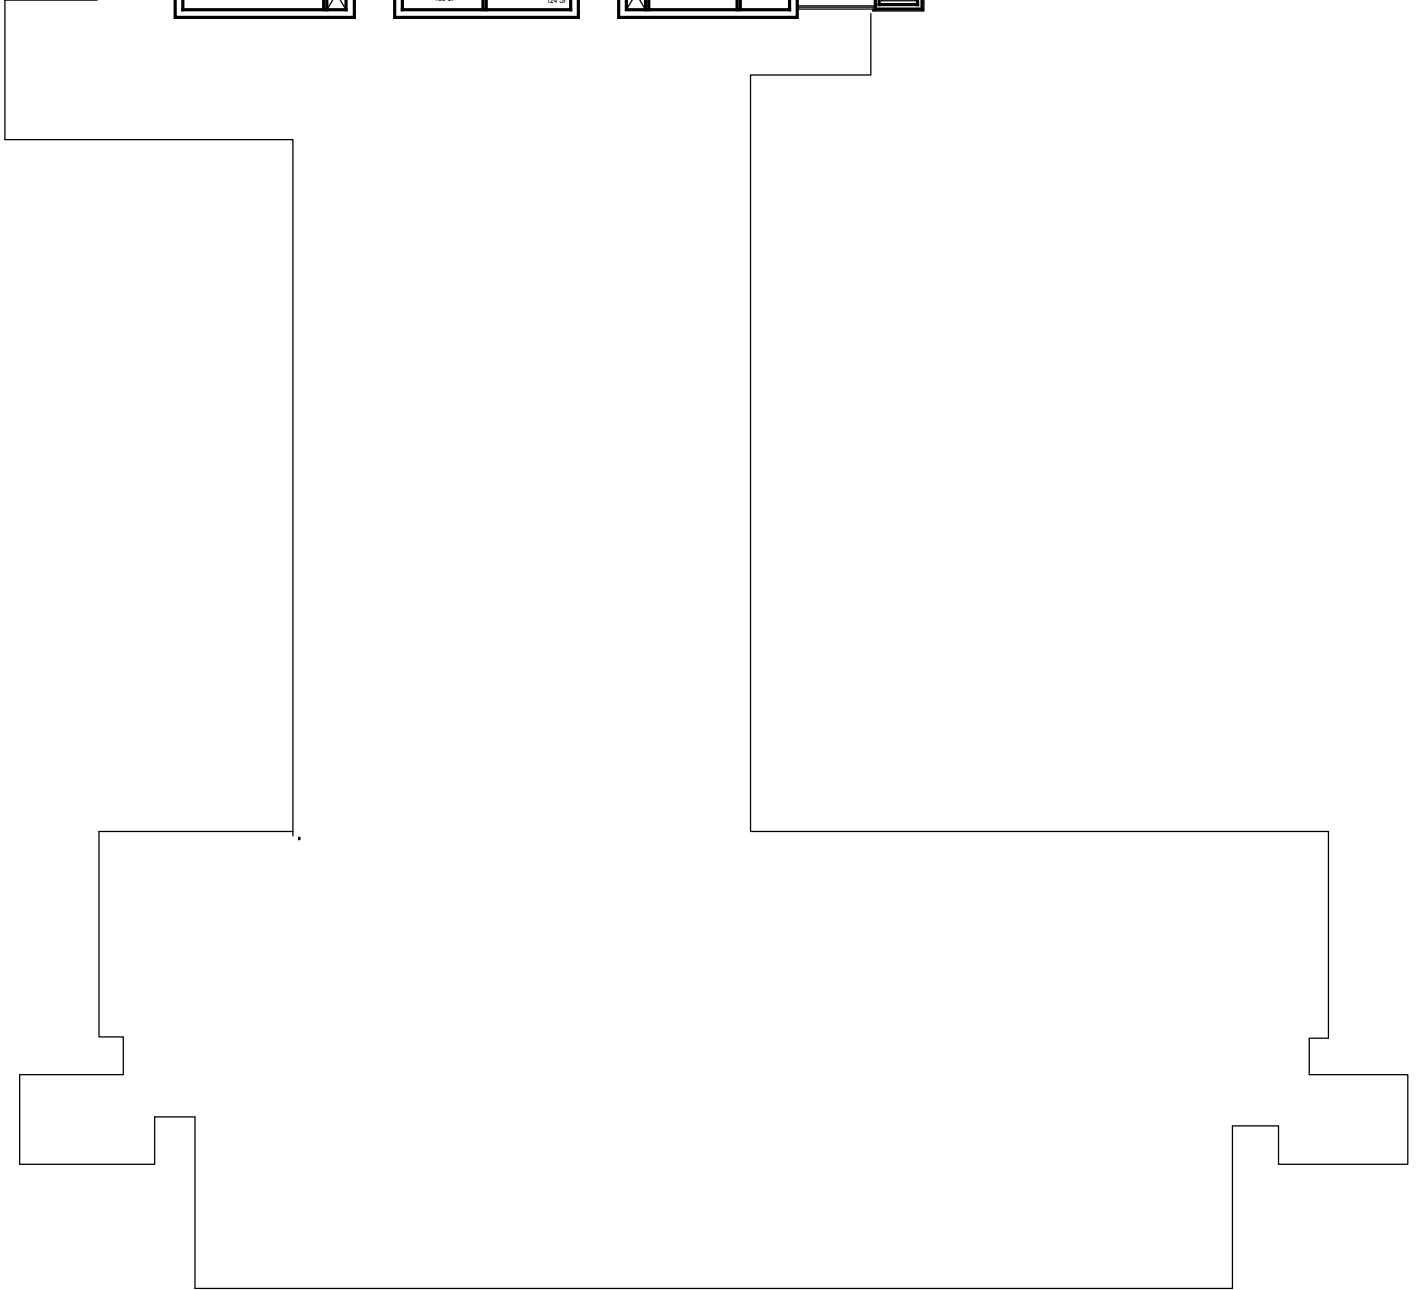

Frank E Pilling Building

November 2020

CAL POLY

Floor 1
Space Data http://afd.calpoly.edu/facilities/spacefacility/space_data.asp

FACILITIES MANAGEMENT AND DEVELOPMENT

1"=30'

CAL POLY

Frank E Pilling Building