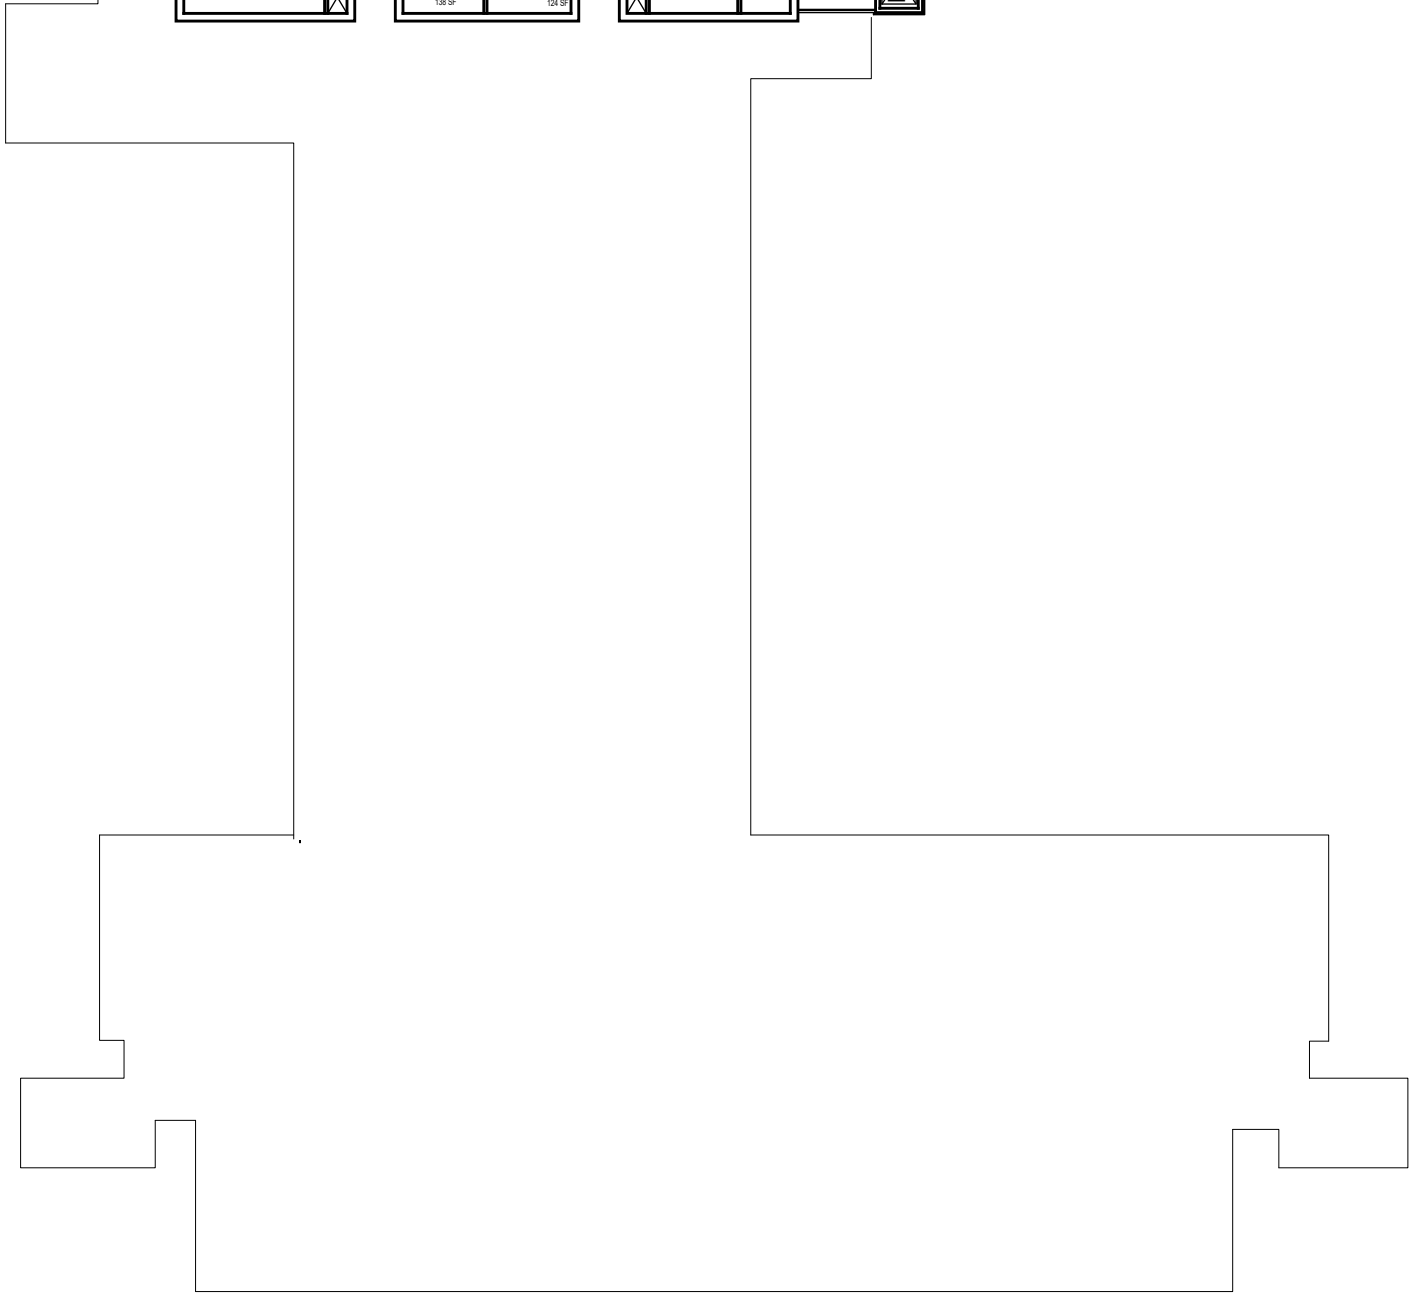

Frank E Pilling Building

Floor 1

March 2022

1"=30'

FACILITIES MANAGEMENT AND DEVELOPMENT

Frank E Pilling Building

Floor 2

March 2022

FACILITIES MANAGEMENT AND DEVELOPMENT

Space Data http://afd.calpoly.edu/facilities/spacefacility/space_data.asp

1"=30'

CAL POLY

Frank E Pilling Building

Floor 3

FACILITIES MANAGEMENT AND DEVELOPMENT

Space Data http://afd.calpoly.edu/facilities/spacefacility/space_data.asp

March 2022

1"=30'