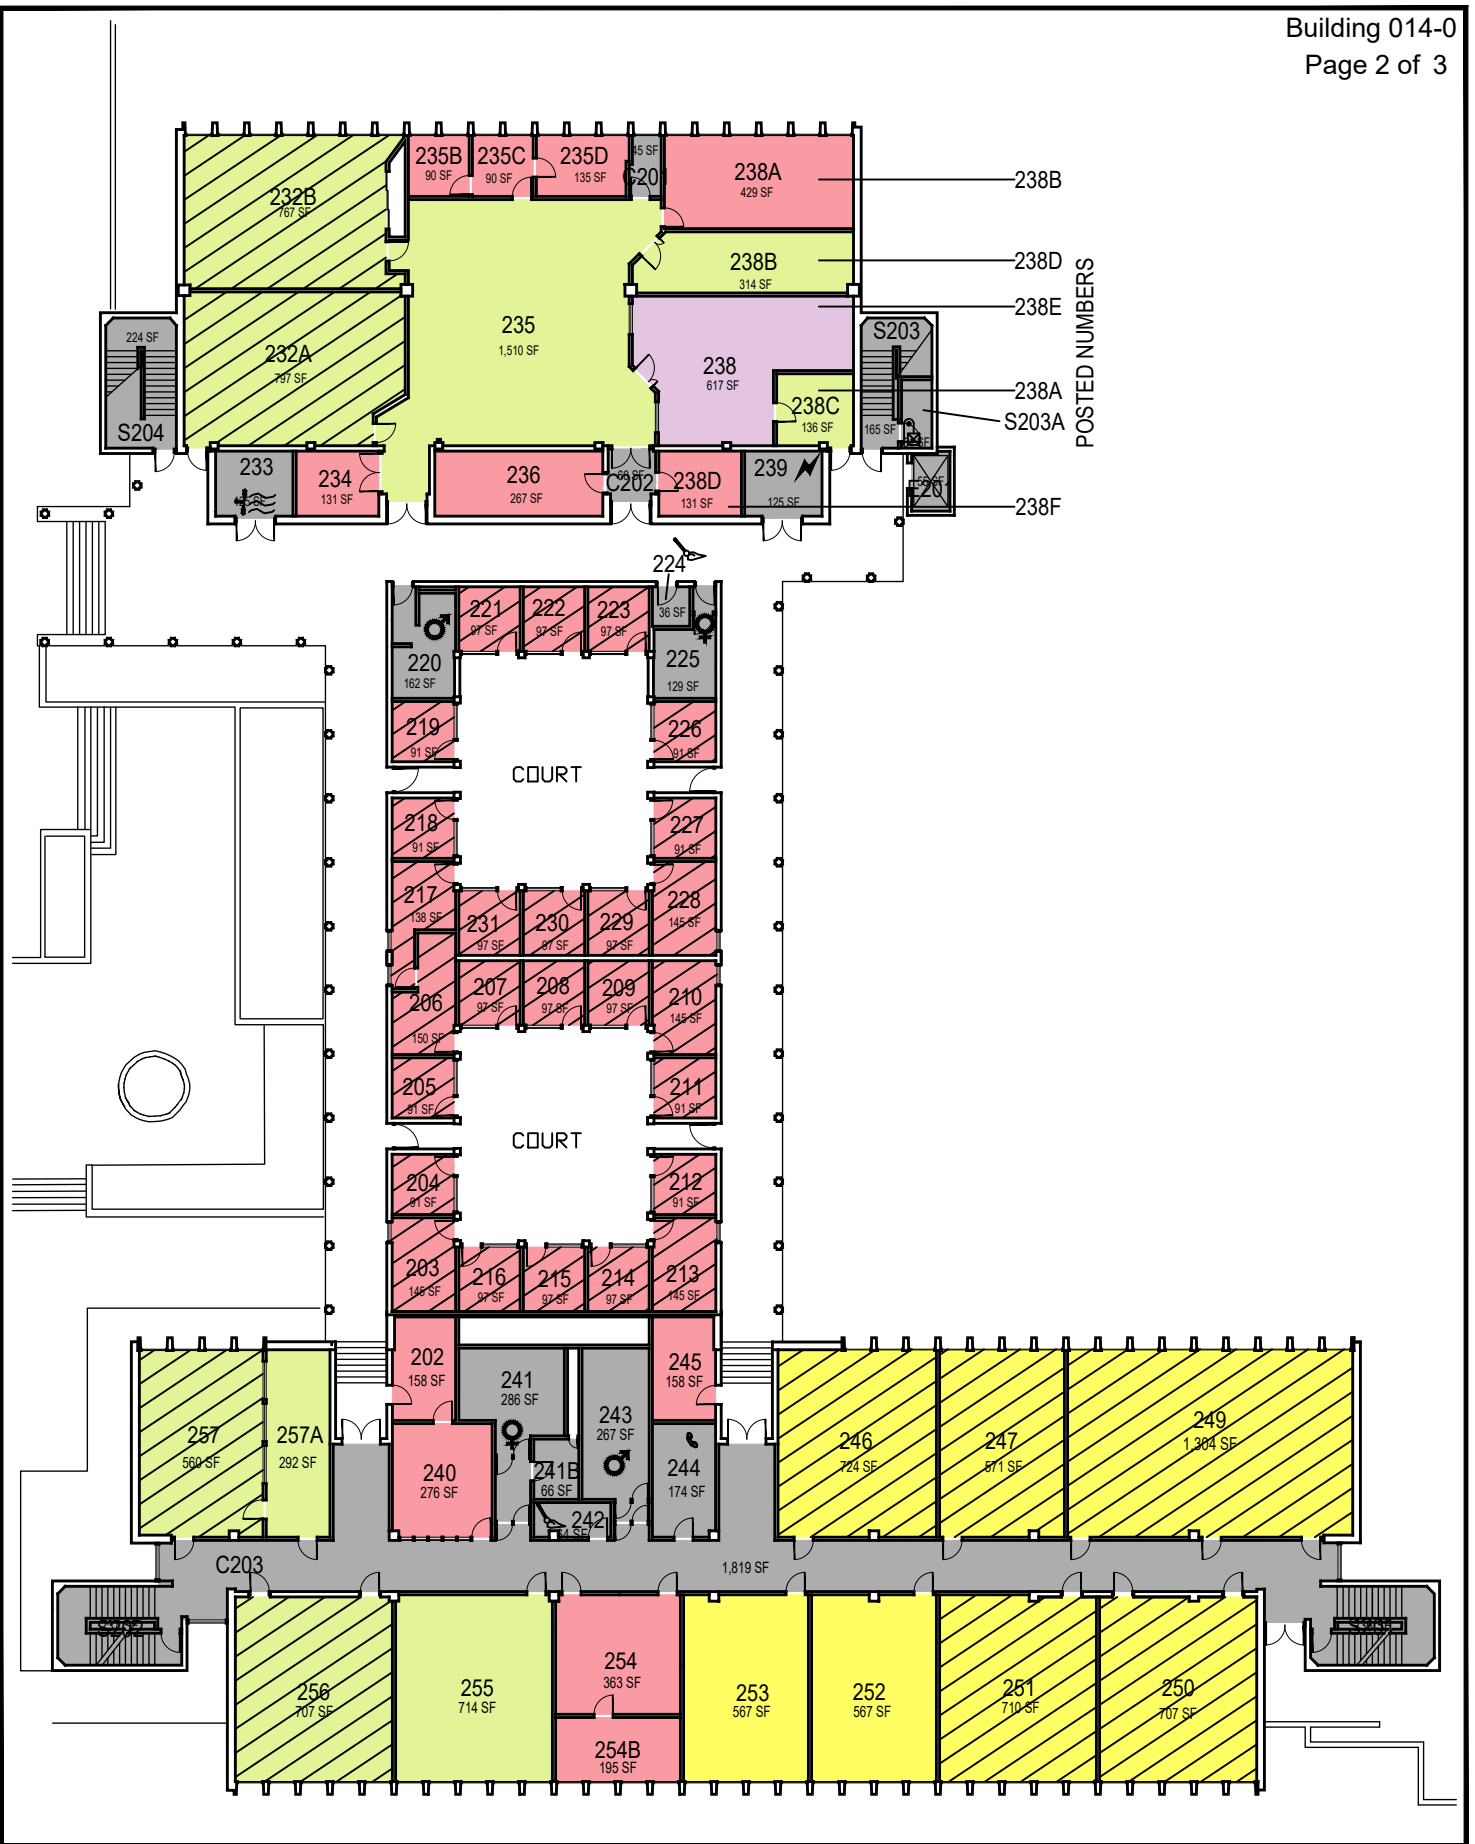

CAL POLY

Frank E Pilling Building

Floor 1
Space Data http://afd.calpoly.edu/facilities/spacefacility/space_data.asp

FACILITIES MANAGEMENT AND DEVELOPMENT

000 UNASSIGN	400 STUDY	800 HEALTH
100 CLASS	500 SPECIAL	900 RESIDENTIAL
200 LAB	600 GENERAL	
300 OFFICE	700 SUPPORT	

October 2020

1"=30'

Room Use

Frank E Pilling Building

CAL POLY

Floor 2
Space Data http://afd.calpoly.edu/facilities/spacefacility/space_data.asp

FACILITIES MANAGEMENT AND DEVELOPMENT

000 UNASSIGN	400 STUDY	800 HEALTH
100 CLASS	500 SPECIAL	900 RESIDENTIAL
200 LAB	600 GENERAL	
300 OFFICE	700 SUPPORT	

Room Use

October 2020

1"=30'