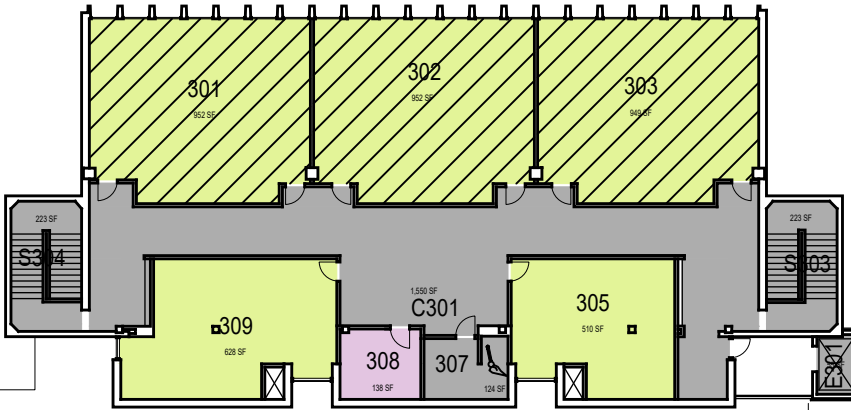

October 2020

1"=30'

Room Use

Frank E Pilling Building

CAL POLY

Floor 2
Space Data http://afd.calpoly.edu/facilities/spacefacility/space_data.asp

FACILITIES MANAGEMENT AND DEVELOPMENT

000 UNASSIGN	400 STUDY	800 HEALTH
100 CLASS	500 SPECIAL	900 RESIDENTIAL
200 LAB	600 GENERAL	
300 OFFICE	700 SUPPORT	

October 2020

1"=30'

Room Use

Frank E Pilling Building

Floor 3
Space Data http://afd.calpoly.edu/facilities/spacefacility/space_data.asp

FACILITIES MANAGEMENT AND DEVELOPMENT

000 UNASSIGN	400 STUDY	800 HEALTH
100 CLASS	500 SPECIAL	900 RESIDENTIAL
200 LAB	600 GENERAL	
300 OFFICE	700 SUPPORT	

Room Use

October 2020

1"=30'