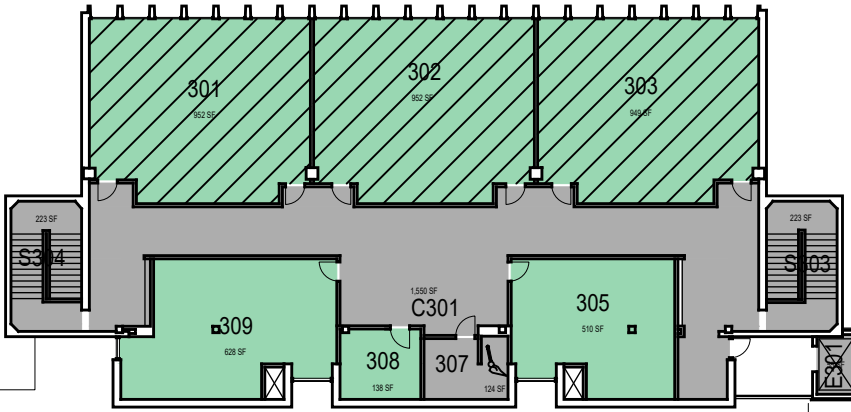

College/Division

October 2020

1"=30'

Frank E Pilling Building

Floor 2
Space Data http://afd.calpoly.edu/facilities/spacefacility/space_data.asp

CAL POLY

FACILITIES MANAGEMENT AND DEVELOPMENT

00000 UNASSIGN	107500 OCOB	120000 ACAD AFRS	137500 UNIV DEV
102500 CAFES	110000 CLA	120400 ITS	140000 STUD AFRS
105000 CAED	112500 CENG	121300 DIV/INCL	145000 PRESIDENT
117500 CSM	125000 AFD	150000 UNIV SUP	

October 2020

1"=30'

College/Division

Frank E Pilling Building

Floor 3
Space Data http://afd.calpoly.edu/facilities/spacefacility/space_data.asp

FACILITIES MANAGEMENT AND DEVELOPMENT

00000 UNASSIGN	107500 OCOB	120000 ACAD AFRS	137500 UNIV DEV
102500 CAFES	110000 CLA	120400 ITS	140000 STUD AFRS
105000 CAED	112500 CENG	121300 DIV/INCL	145000 PRESIDENT
117500 CSM	125000 AFD	150000 UNIV SUP	

College/Division

October 2020

1"=30'