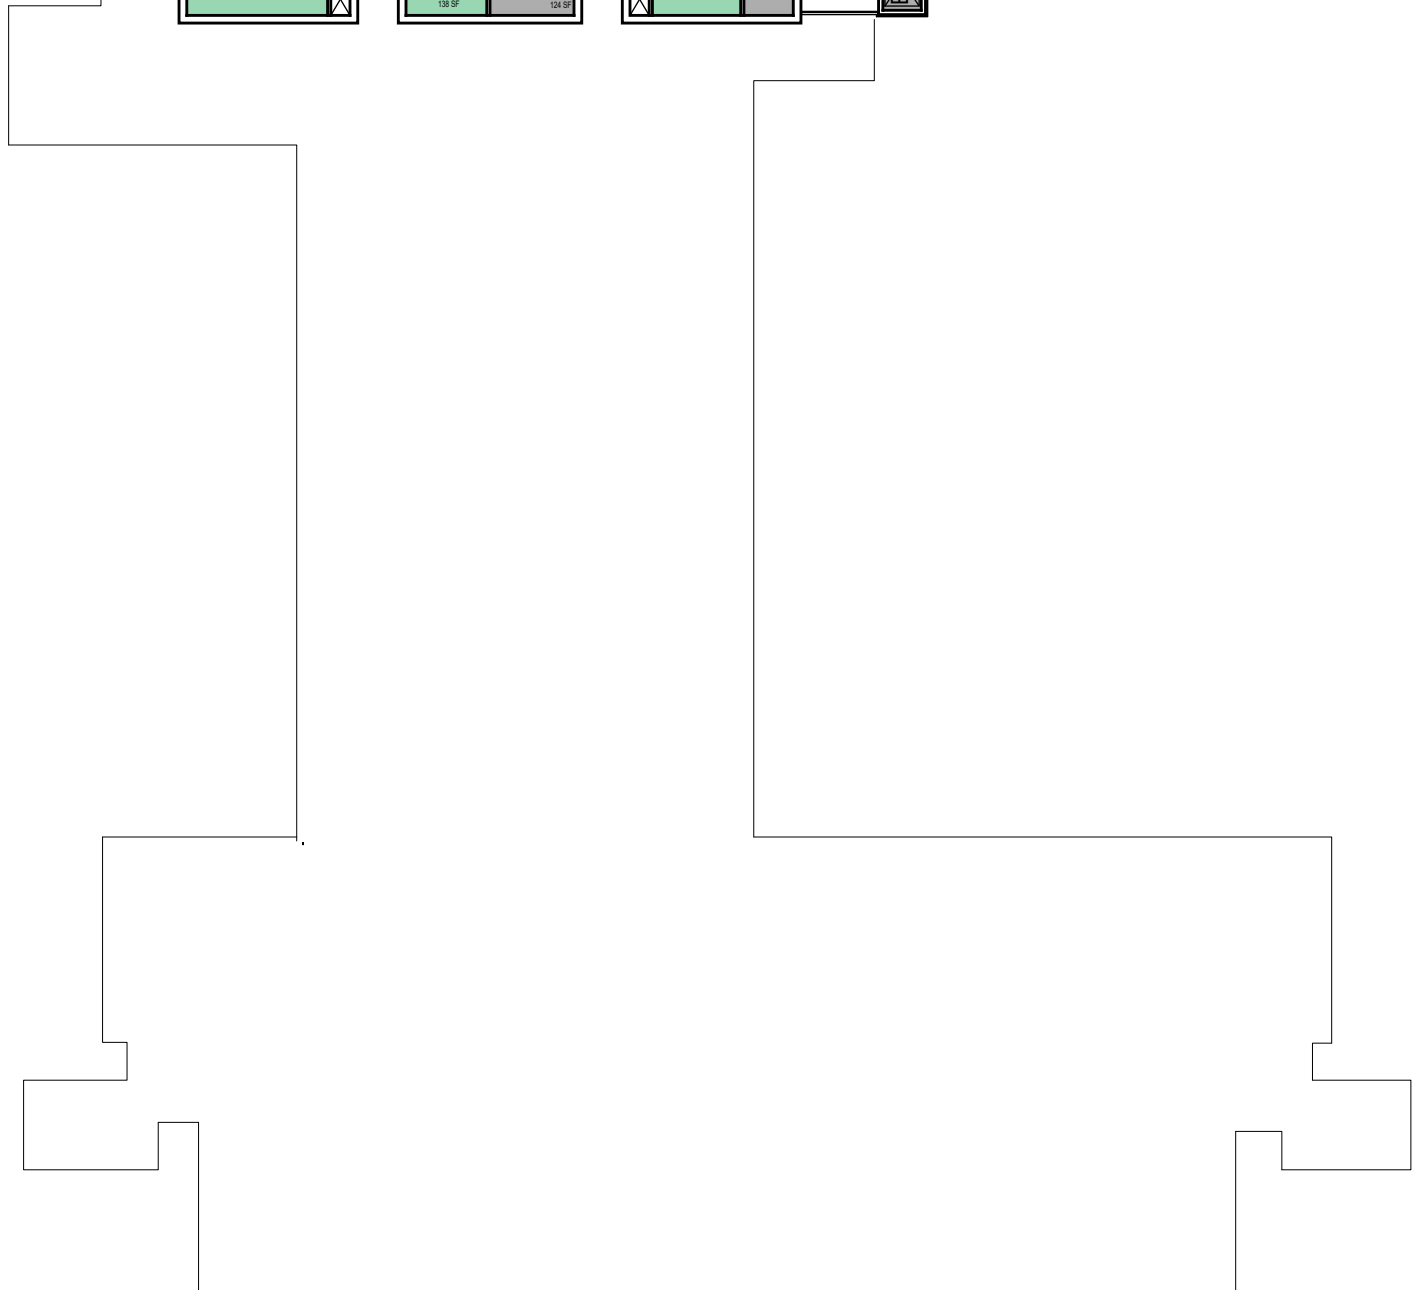

Frank E Pilling Building

Floor 3
Space Data <http://afd.calpoly.edu/facilities/spacefacility/space_data.asp>

FACILITIES MANAGEMENT AND DEVELOPMENT

00000 UNASSIGN	107500 OCOB	120000 ACAD AFRS	137500 UNIV DEV
102500 CAFES	110000 CLA	120400 ITS	140000 STUD AFRS
105000 CAED	112500 CENG	121300 DIV/INCL	145000 PRESIDENT
117500 CSM	125000 AFD	150000 UNIV SUP	

College/Division

October 2020

1"=30'