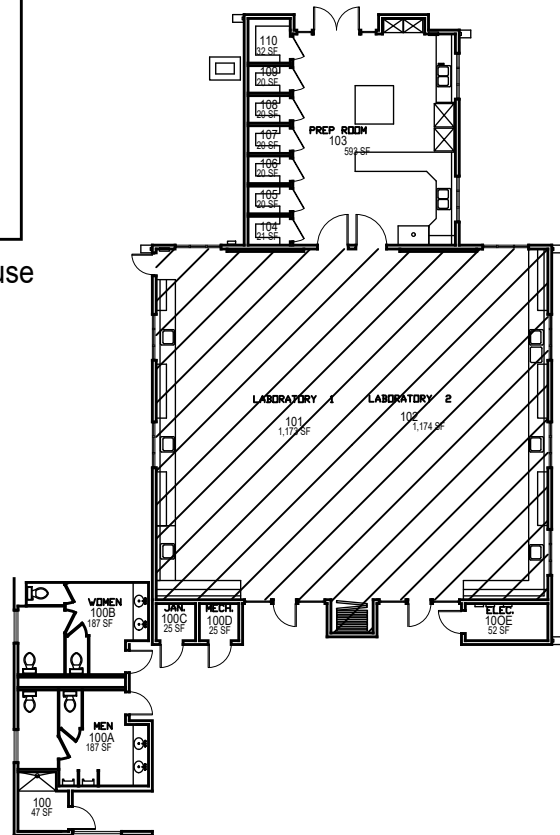

Building 17 Crop Science

Building 17-F

Building 17-E

Building 17-G Greenhouse

Building 17-H Greenhouse

Building 17-J Crops Science Lab

CAL POLY

Crops Unit

Crops Lab 17J
Space Data http://afd.calpoly.edu/facilities/spacefacility/space_data.asp

FACILITIES MANAGEMENT AND DEVELOPMENT

October 2020

1"=25'

017R

538 SF

Building 17-R Orchard House

CAL POLY

Crops Unit

Orchard House 17R
Space Data http://afd.calpoly.edu/facilities/spacefacility/space_data.asp

FACILITIES MANAGEMENT AND DEVELOPMENT

October 2020

1"=10'

017S

Building 17-S Field Equipment Storage

017T