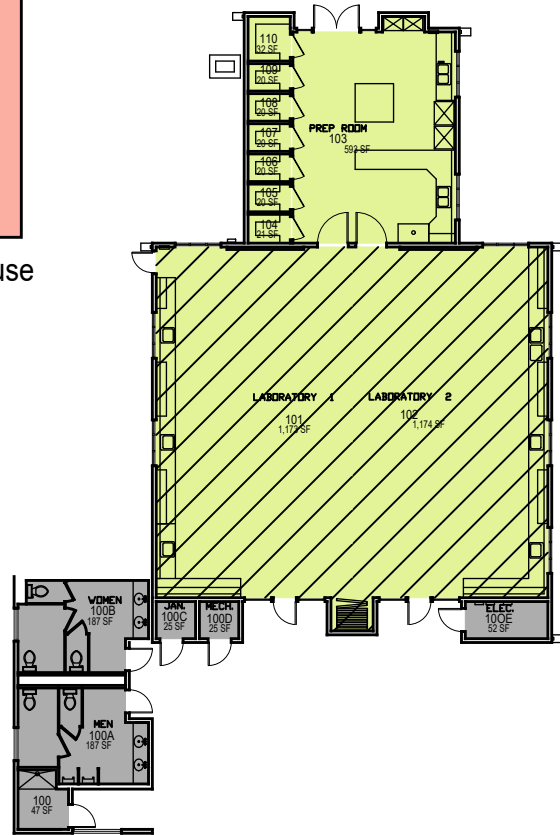

Room Use

March 2022

1"=25'

Building 17-G Greenhouse

Building 17-H Greenhouse

Building 17-F

Building 17-E

Building 17-J Crops Science Lab

Crops Unit

Crops Lab 17J

FACILITIES MANAGEMENT AND DEVELOPMENT

Space Data http://afd.calpoly.edu/facilities/spacefacility/space_data.asp

000 UNASSIGN	400 STUDY	800 HEALTH
100 CLASS	500 SPECIAL	900 RESIDENTIAL
200 LAB	600 GENERAL	
300 OFFICE	700 SUPPORT	

Room Use

March 2022

1"=25'

Building 17-R Orchard House

Crops Unit

Orchard House 17R

FACILITIES MANAGEMENT AND DEVELOPMENT

Space Data http://afd.calpoly.edu/facilities/spacefacility/space_data.asp

Room Use

March 2022

1"=10'