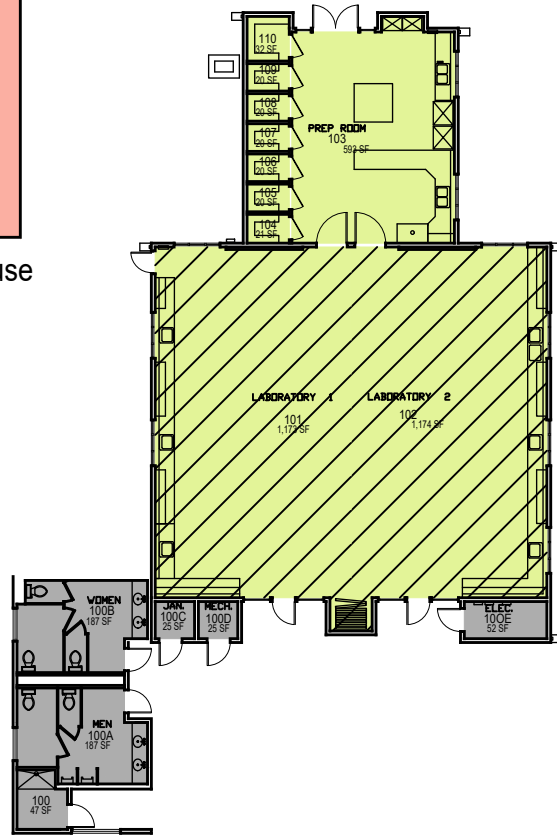

October 2020

1"=25'

Room Use

Building 17-G Greenhouse

Building 17-H Greenhouse

Building 17-F

Building 17-E

Building 17-J Crops Science Lab

CAL POLY

Crops Unit

Crops Lab 17J

Space Data http://afd.calpoly.edu/facilities/spacefacility/space_data.asp

FACILITIES MANAGEMENT AND DEVELOPMENT

000 UNASSIGN	400 STUDY	800 HEALTH
100 CLASS	500 SPECIAL	900 RESIDENTIAL
200 LAB	600 GENERAL	
300 OFFICE	700 SUPPORT	

Room Use

October 2020

1"=25'

Building 17-R Orchard House

CAL POLY

Crops Unit

Orchard House 17R
Space Data http://afd.calpoly.edu/facilities/spacefacility/space_data.asp

FACILITIES MANAGEMENT AND DEVELOPMENT

Room Use

October 2020

1"=10'