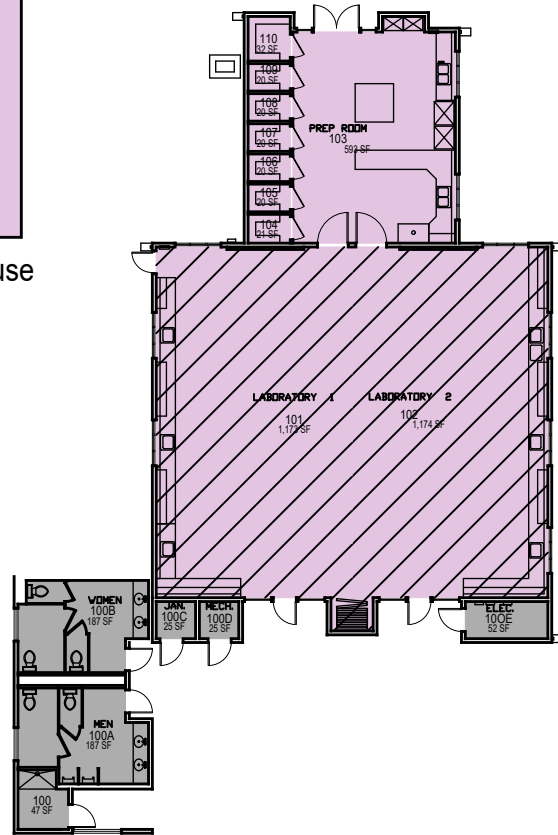

1"=25'

College/Division

Building 17-G Greenhouse

Building 17-H Greenhouse

Building 17-F

Building 17-E

Building 17-J Crops Science Lab

**CAL POLY**

Crops Unit

Crops Lab 17J

Space Data [http://afd.calpoly.edu/facilities/spacefacility/space\\_data.asp](http://afd.calpoly.edu/facilities/spacefacility/space_data.asp)

FACILITIES MANAGEMENT AND DEVELOPMENT

October 2020

1"=25'

College/Division

Building 17-R Orchard House