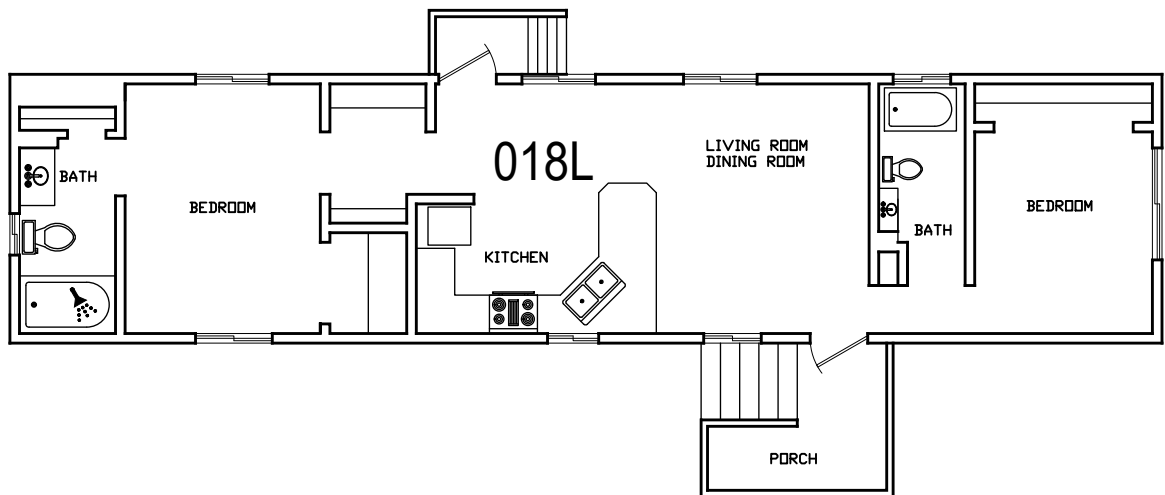

FACILITIES MANAGEMENT AND DEVELOPMENT

October 2020

1" =  
20' \_1

018M  
2,500 SF

Dairy Science Equipment Barn 018-M

Dairy Science Residence Trailer (M008) 018- L

**CAL POLY**

Dairy Science