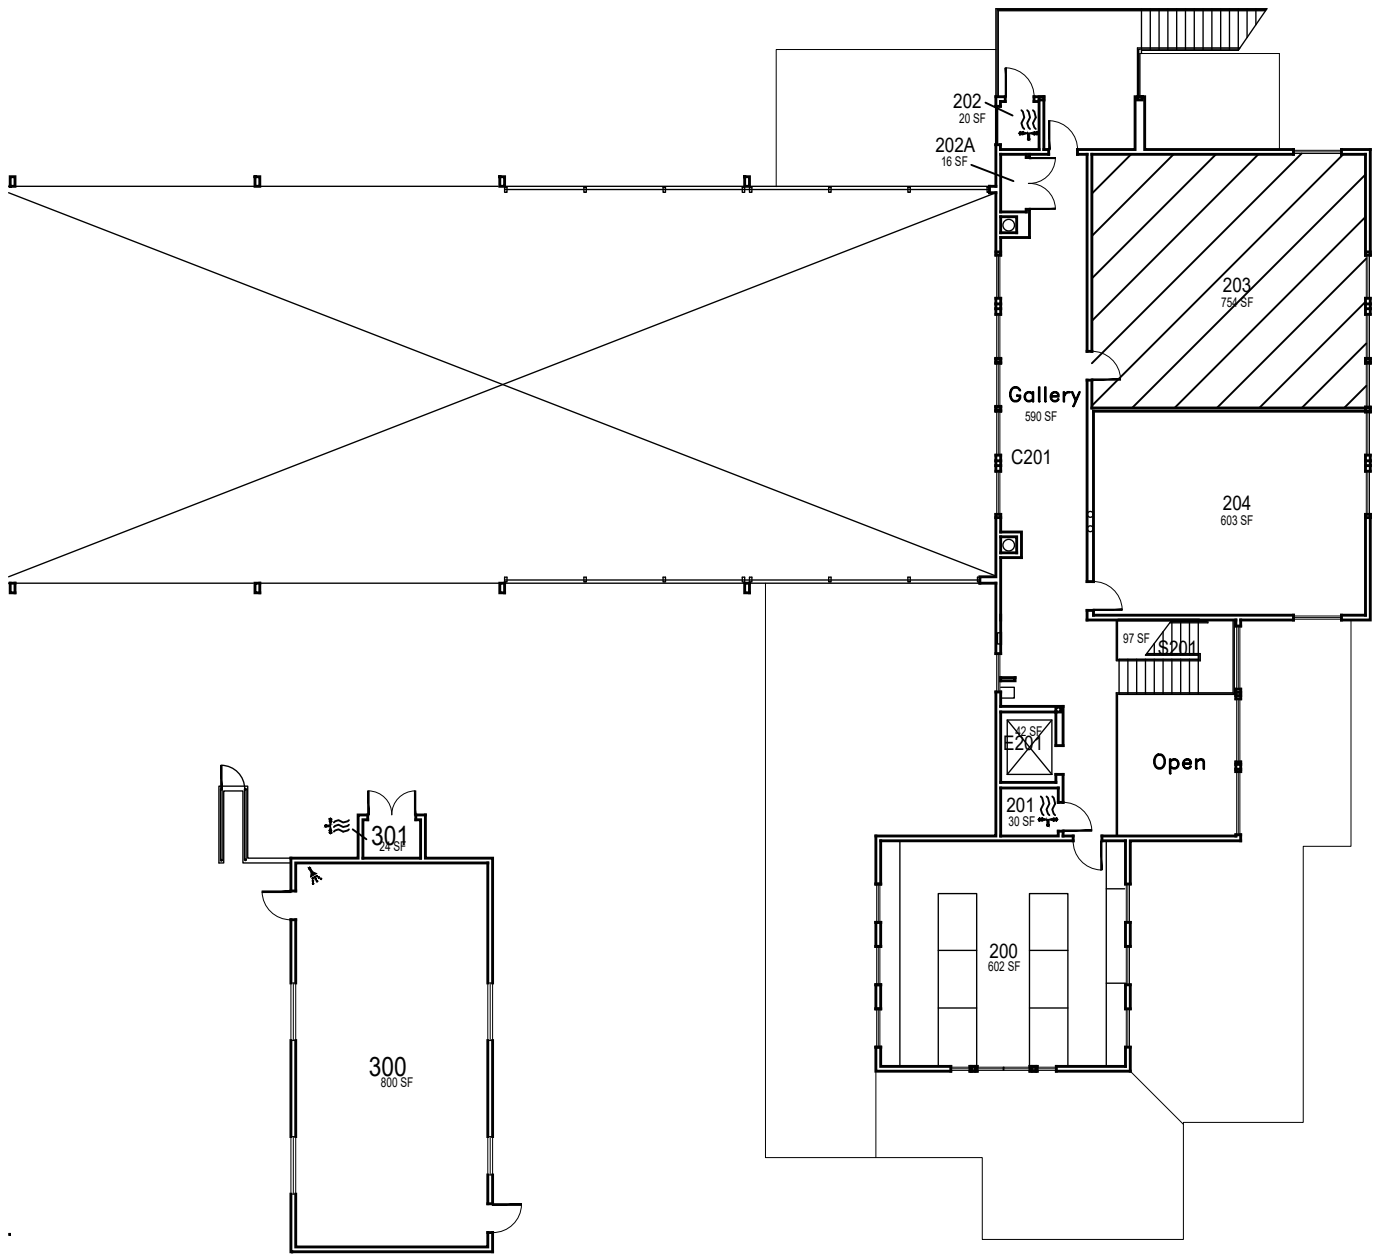

First Floor Milking Parlor

**CAL POLY**

Dairy Science

Floor 1  
Space Data [http://afd.calpoly.edu/facilities/spacefacility/space\\_data.asp](http://afd.calpoly.edu/facilities/spacefacility/space_data.asp)

FACILITIES MANAGEMENT AND DEVELOPMENT

October 2020

20'\_1

Physiology Lab 018-B

Second Floor Milking Parlor

**CAL POLY**

Dairy Science

Floor 2  
Space Data [http://afd.calpoly.edu/facilities/spacefacility/space\\_data.asp](http://afd.calpoly.edu/facilities/spacefacility/space_data.asp)

FACILITIES MANAGEMENT AND DEVELOPMENT

October 2020

1" =  
20' \_1

018M  
2,500 SF

Dairy Science Equipment Barn 018-M

Dairy Science Residence Trailer (M008) 018- L

**CAL POLY**

Dairy Science