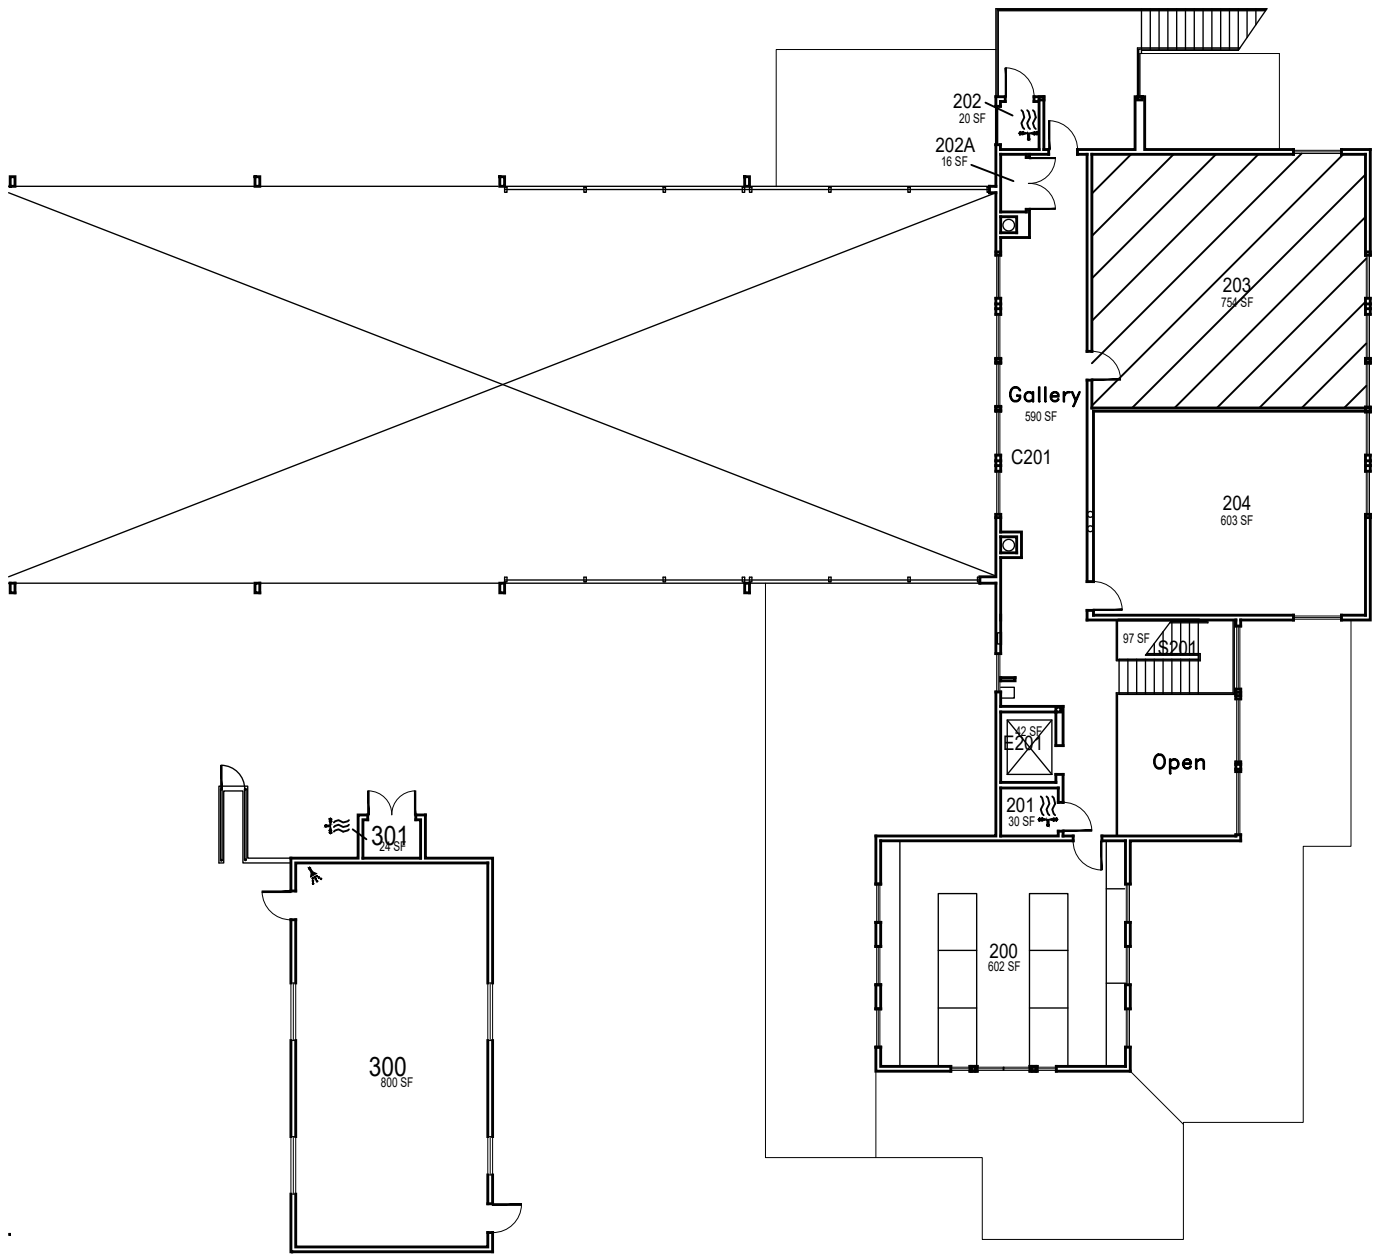

First Floor Milking Parlor

# Dairy Science

Floor 1

FACILITIES MANAGEMENT AND DEVELOPMENT

Space Data [http://afd.calpoly.edu/facilities/spacefacility/space\\_data.asp](http://afd.calpoly.edu/facilities/spacefacility/space_data.asp)

March 2022

20' 1"

Physiology Lab 018-B

Second Floor Milking Parlor