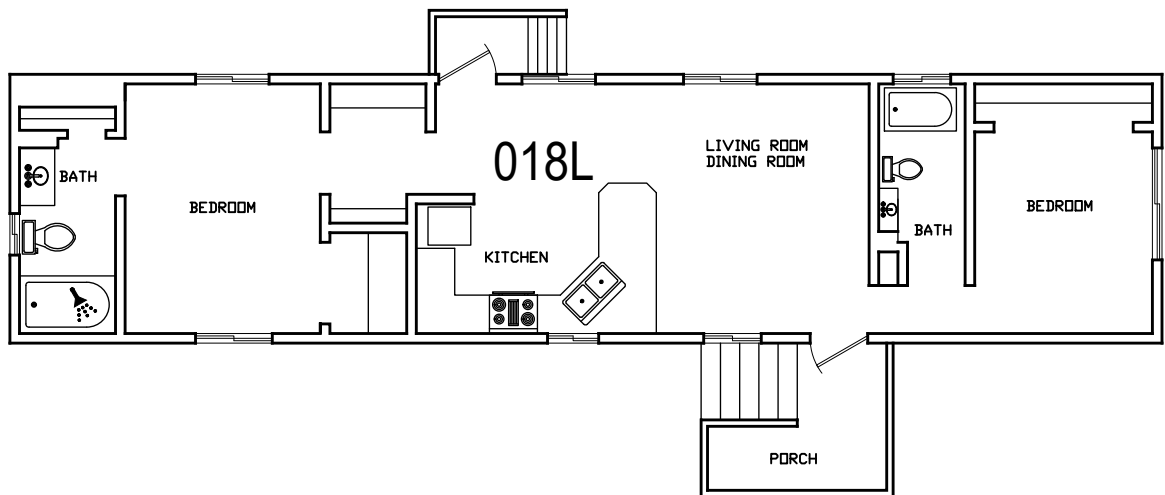

Dairy Science Residence Trailer (M008) 018- L

CAL POLY

Dairy Science

Floor 1
Space Data <http://afd.calpoly.edu/facilities/spacefacility/space_data.asp>

FACILITIES MANAGEMENT AND DEVELOPMENT

October 2020

10' = 1