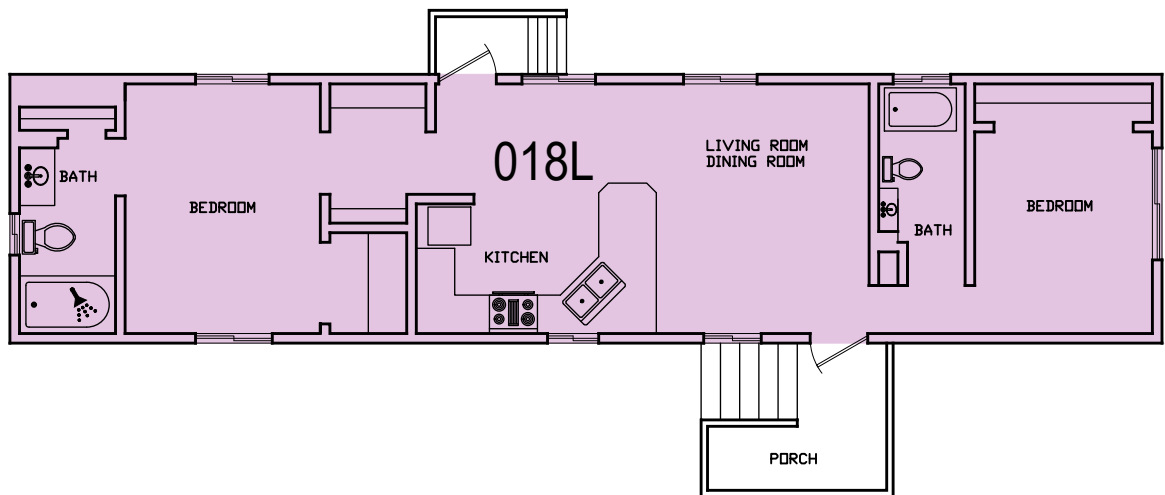

First Floor Milking Parlor

March 2022

Dairy Science

Floor 1

FACILITIES MANAGEMENT AND DEVELOPMENT

00000 UNASSIGN	107500 OCOB	120000 ACAD AFRS	137500 UNIV DEV	120600 RESEARCH
102500 CAFES	110000 CLA	120400 ITS	140000 STUD AFRS	120800 ENROLL
105000 CAED	112500 CENG	121300 DIV/INCL	145000 PRESIDENT	130000 PERSON
117500 CSM	125000 AFD	150000 UNIV SUP	160000 COM&MARK	

Physiology Lab 018-B

Second Floor Milking Parlor

Dairy Science

Floor 2

FACILITIES MANAGEMENT AND DEVELOPMENT

000000 UNASSIGN	107500 OCOB	120000 ACAD AFRS	137500 UNIV DEV	120600 RESEARCH
102500 CAFES	110000 CLA	120400 ITS	140000 STUD AFRS	120800 ENROLL
105000 CAED	112500 CENG	121300 DIV/INCL	145000 PRESIDENT	130000 PERSON
117500 CSM	125000 AFD	150000 UNIV SUP	160000 COMSMARK	

March 2022

20' = 1"

Dairy Science Equipment Barn 018-M

Dairy Science Residence Trailer (M008) 018- L

Dairy Science

Floor 1

FACILITIES MANAGEMENT AND DEVELOPMENT

000000 UNASSIGN	107500 OCOB	120000 ACAD AFRS	137500 UNIV DEV	120600 RESEARCH
102500 CAFES	110000 CLA	120400 ITS	140000 STUD AFRS	120800 ENROLL
105000 CAED	112500 CENG	121300 DIV/INCL	145000 PRESIDENT	130000 PERSON
117500 CSM	125000 AFD	150000 UNIV SUP	160000 COM&MARK	