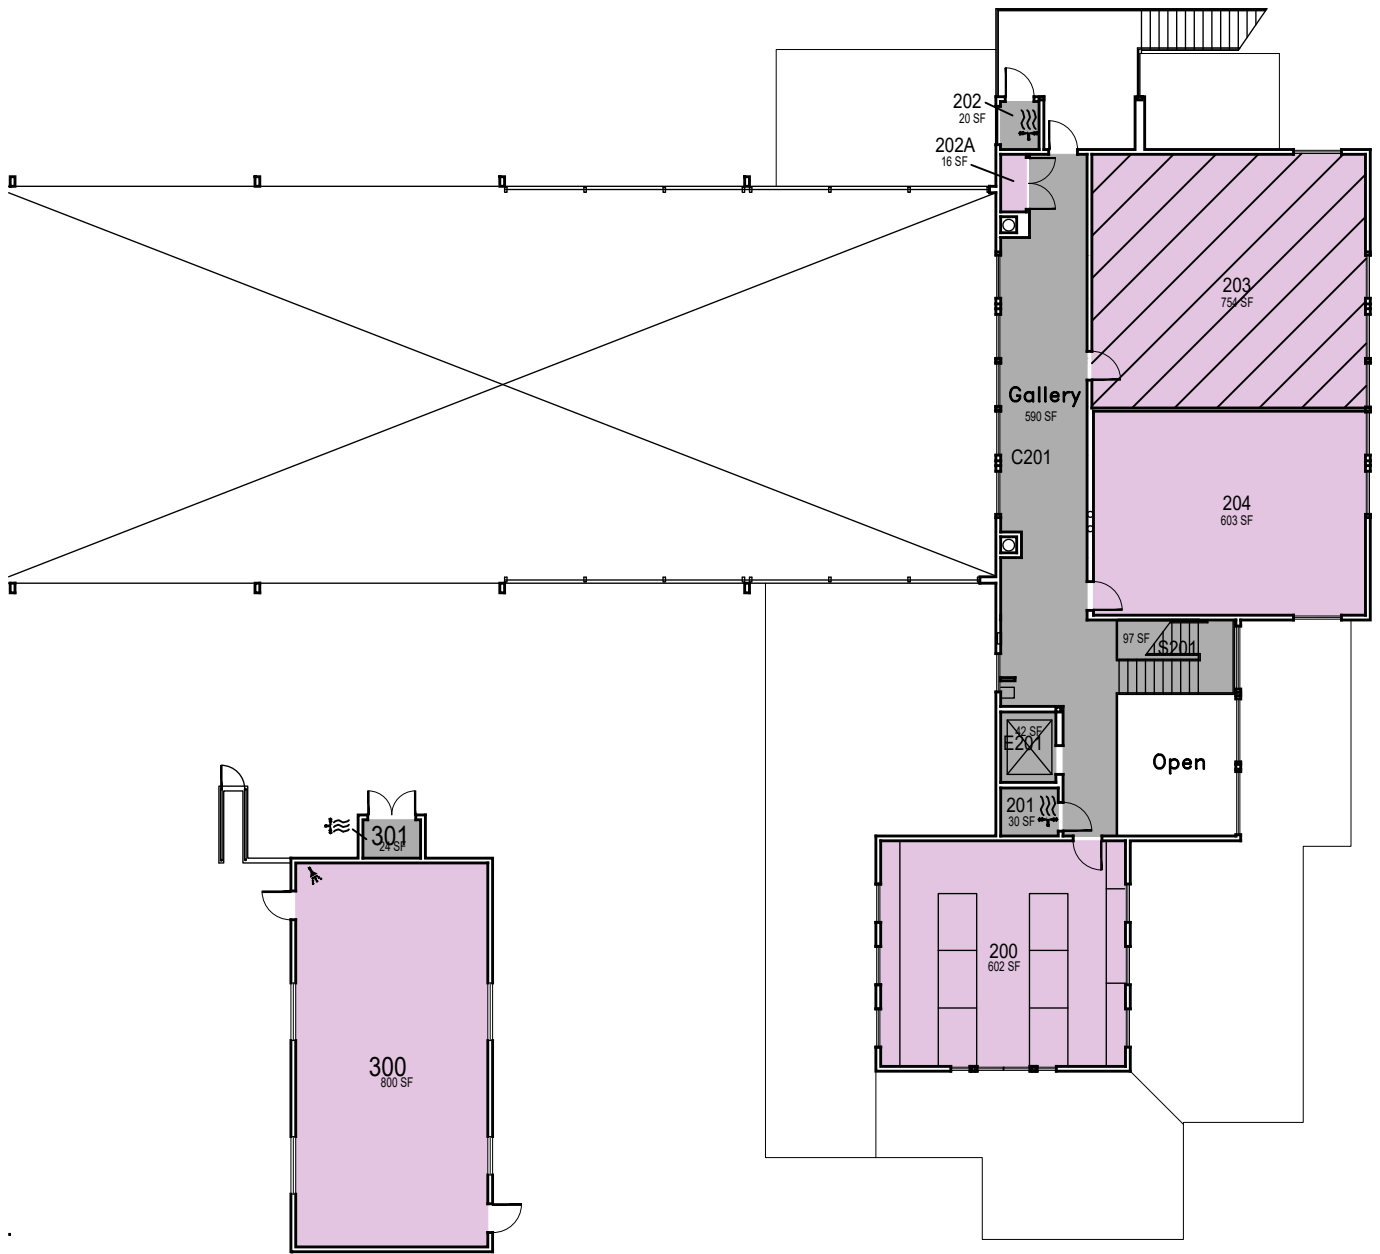

First Floor Milking Parlor

March 2022

Dairy Science

Floor 1

FACILITIES MANAGEMENT AND DEVELOPMENT

00000 UNASSIGN	107500 OCOB	120000 ACAD AFRS	137500 UNIV DEV	120600 RESEARCH
102500 CAFES	110000 CLA	120400 ITS	140000 STUD AFRS	120800 ENROLL
105000 CAED	112500 CENG	121300 DIV/INCL	145000 PRESIDENT	130000 PERSON
117500 CSM	125000 AFD	150000 UNIV SUP	160000 COM&MARK	

Physiology Lab 018-B

Second Floor Milking Parlor

Dairy Science

Floor 2

FACILITIES MANAGEMENT AND DEVELOPMENT

000000 UNASSIGN	107500 OCOB	120000 ACAD AFRS	137500 UNIV DEV	120600 RESEARCH
102500 CAFES	110000 CLA	120400 ITS	140000 STUD AFRS	120800 ENROLL
105000 CAED	112500 CENG	121300 DIV/INCL	145000 PRESIDENT	130000 PERSON
117500 CSM	125000 AFD	150000 UNIV SUP	160000 COMSMARK	