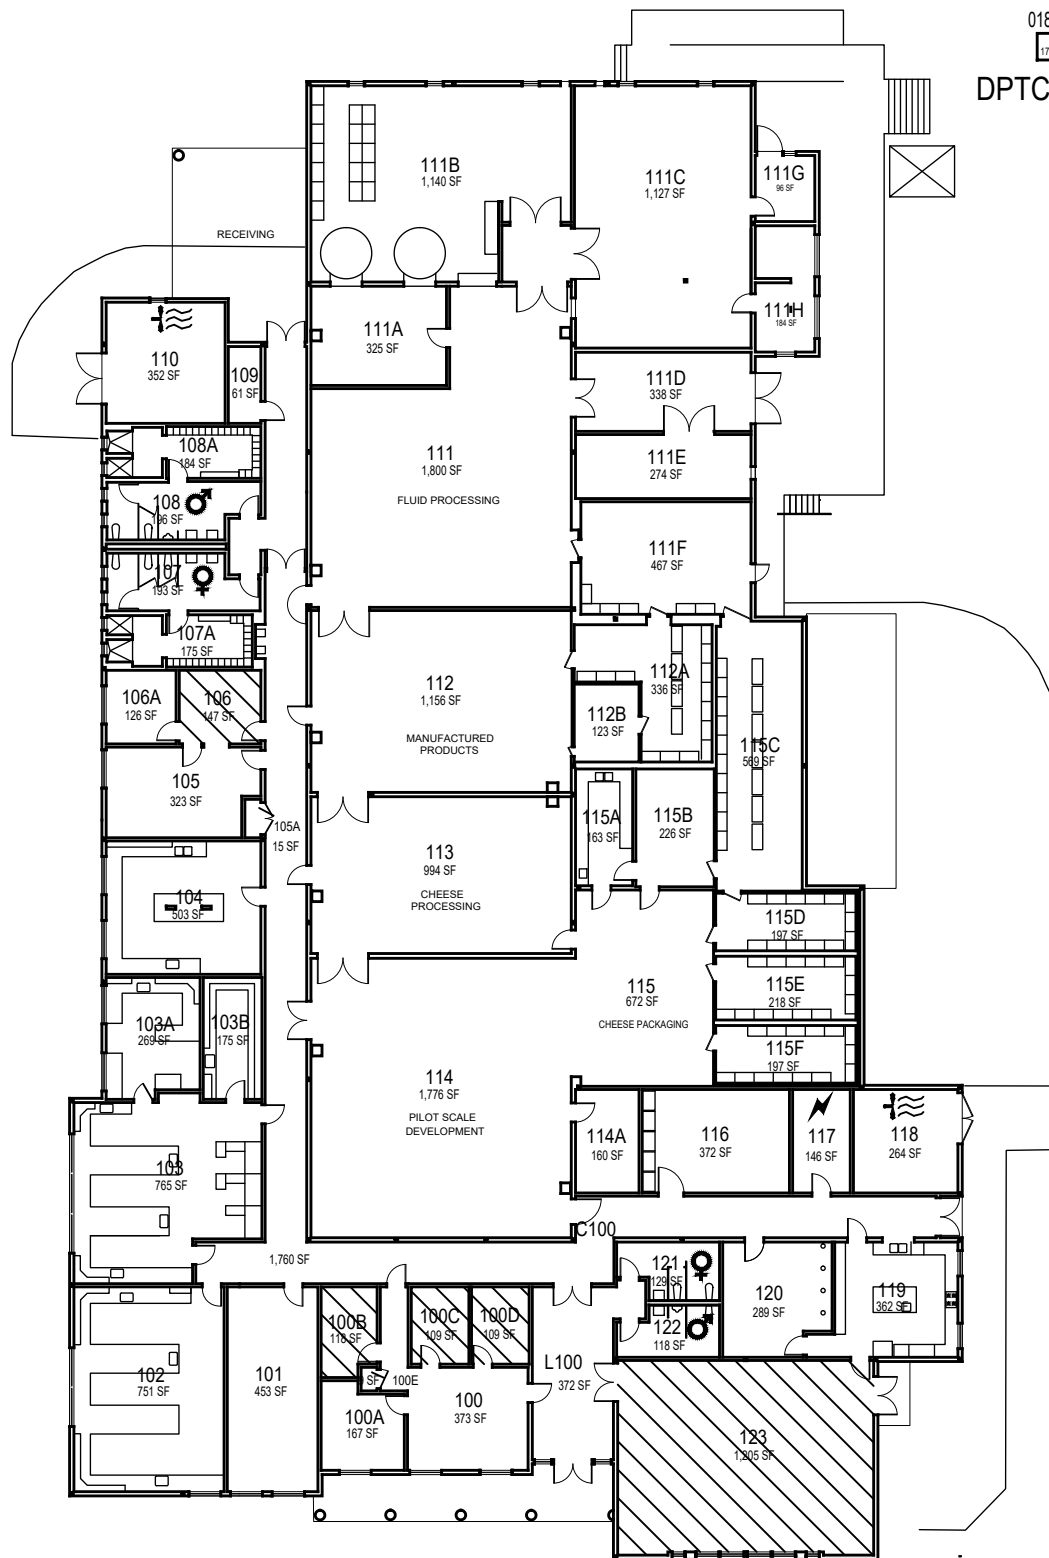

018S

17 SF

DPTC Storage 18A-S

Leprino Foods Dairy Innovation Institute 18A

March 2022

Leprino Foods Dairy
Innovation Institute
Floor 1

1"=30'