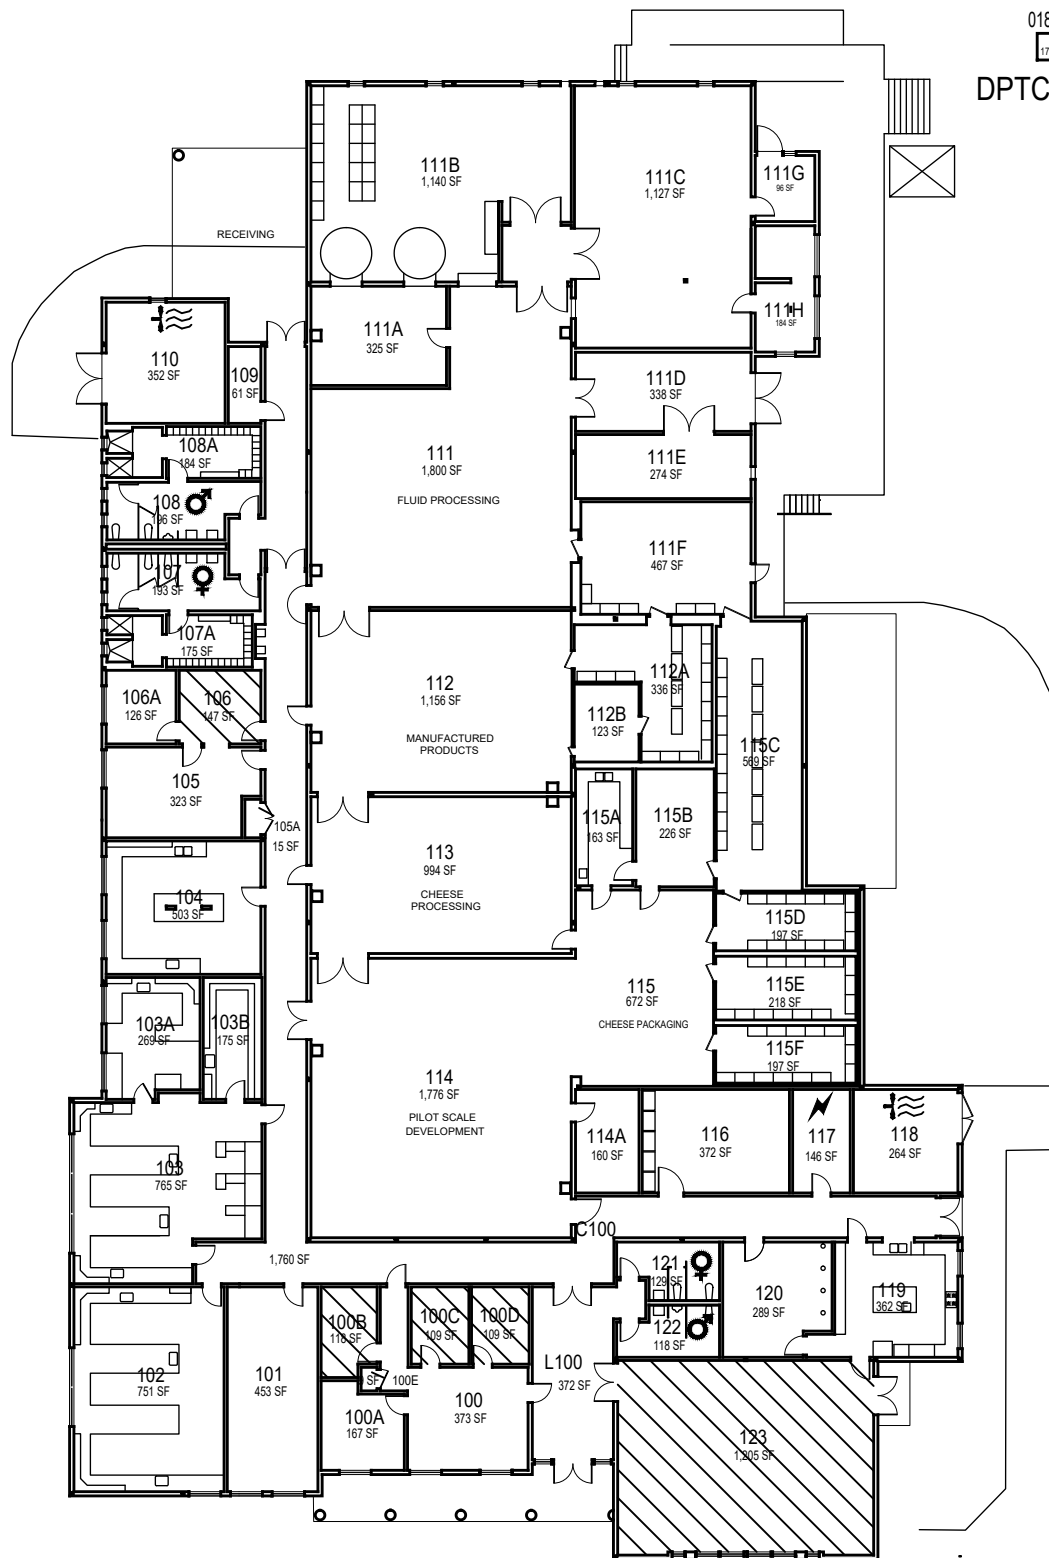

018S

17 SF

DPTC Storage 18A-S

Leprino Foods Dairy Innovation Institute 18A

CAL POLY

Leprino Foods Dairy
Innovation Institute

Floor 1
Space Data http://afd.calpoly.edu/facilities/spacefacility/space_data.asp

FACILITIES MANAGEMENT AND DEVELOPMENT

October 2020

1"=30'