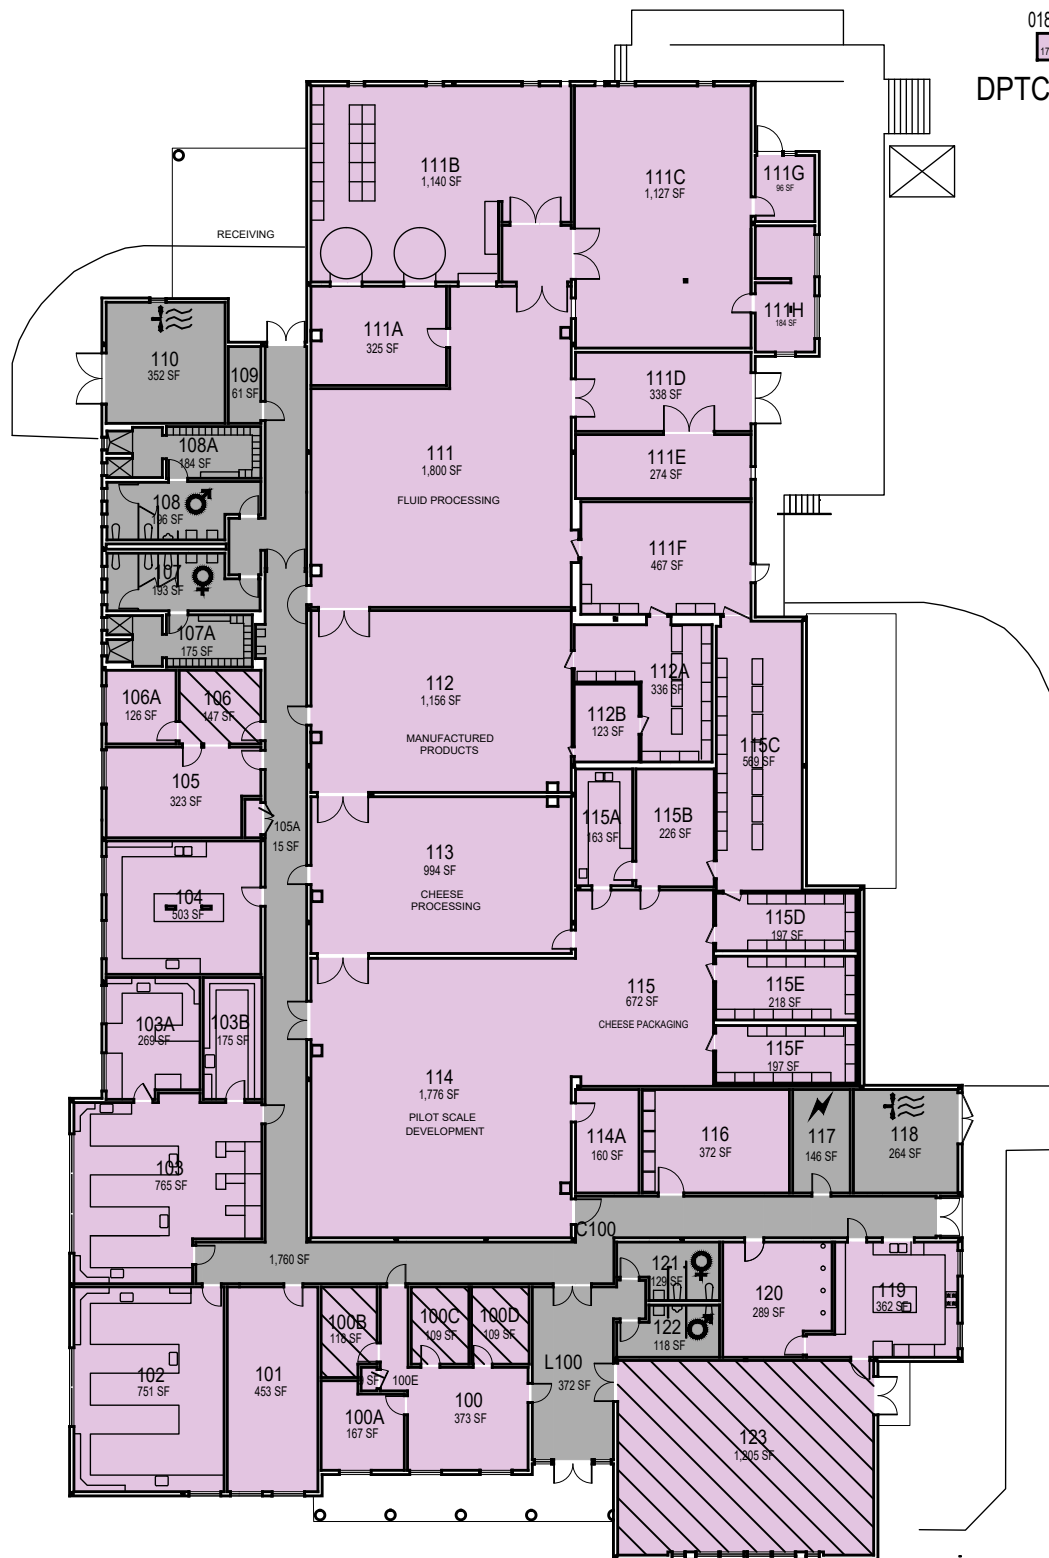

018S

17 SF

DPTC Storage 18A-S

Leprino Foods Dairy Innovation Institute 18A

# Leprino Foods Dairy Innovation Institute

Floor 1

FACILITIES MANAGEMENT AND DEVELOPMENT

00000 UNASSIGN	107500 OCOB	120000 ACAD AFRS	137500 UNIV DEV	120600 RESEARCH
102500 CAFES	110000 CLA	120400 ITS	140000 STUD AFRS	120800 ENROLL
105000 CAED	112500 CENG	121300 DIV/INCL	145000 PRESIDENT	130000 PERSON
117500 CSM	125000 AFD	150000 UNIV SUP	160000 COM&MARK	

March 2022

1"=30'