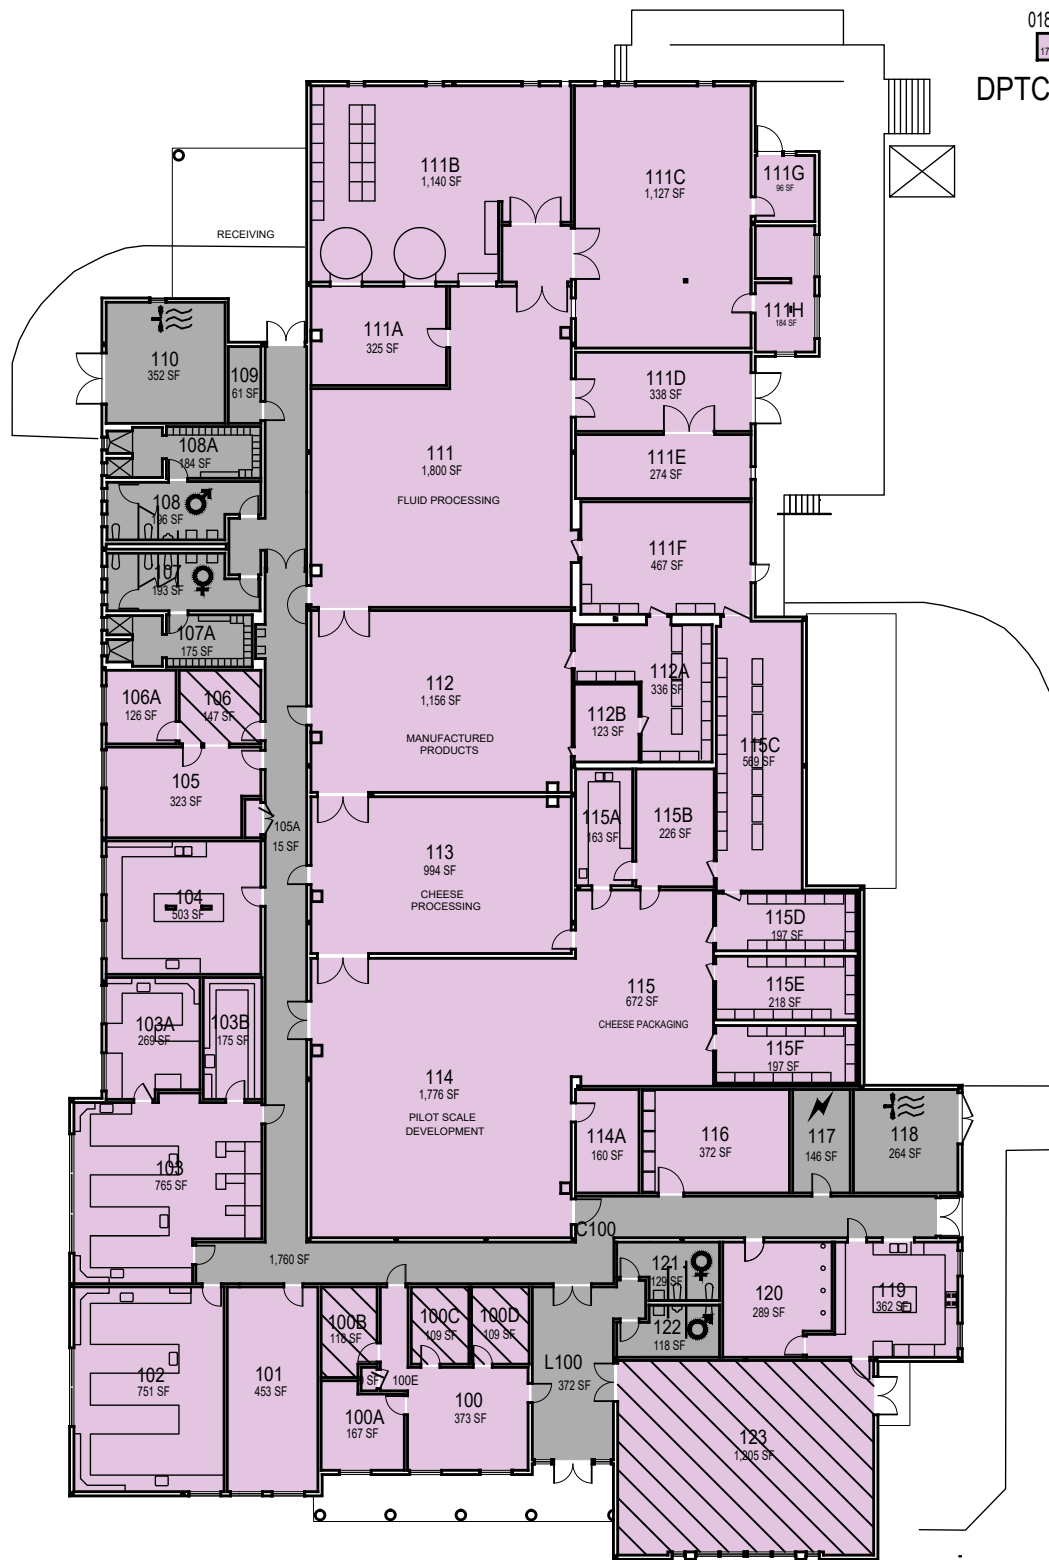

018S

17 SF

DPTC Storage 18A-S

Leprino Foods Dairy Innovation Institute 18A

**CAL POLY**

# Leprino Foods Dairy Innovation Institute

Floor 1  
Space Data [http://afd.calpoly.edu/facilities/spacefacility/space\\_data.asp](http://afd.calpoly.edu/facilities/spacefacility/space_data.asp)

FACILITIES MANAGEMENT AND DEVELOPMENT

October 2020

1"=30'

College/Division