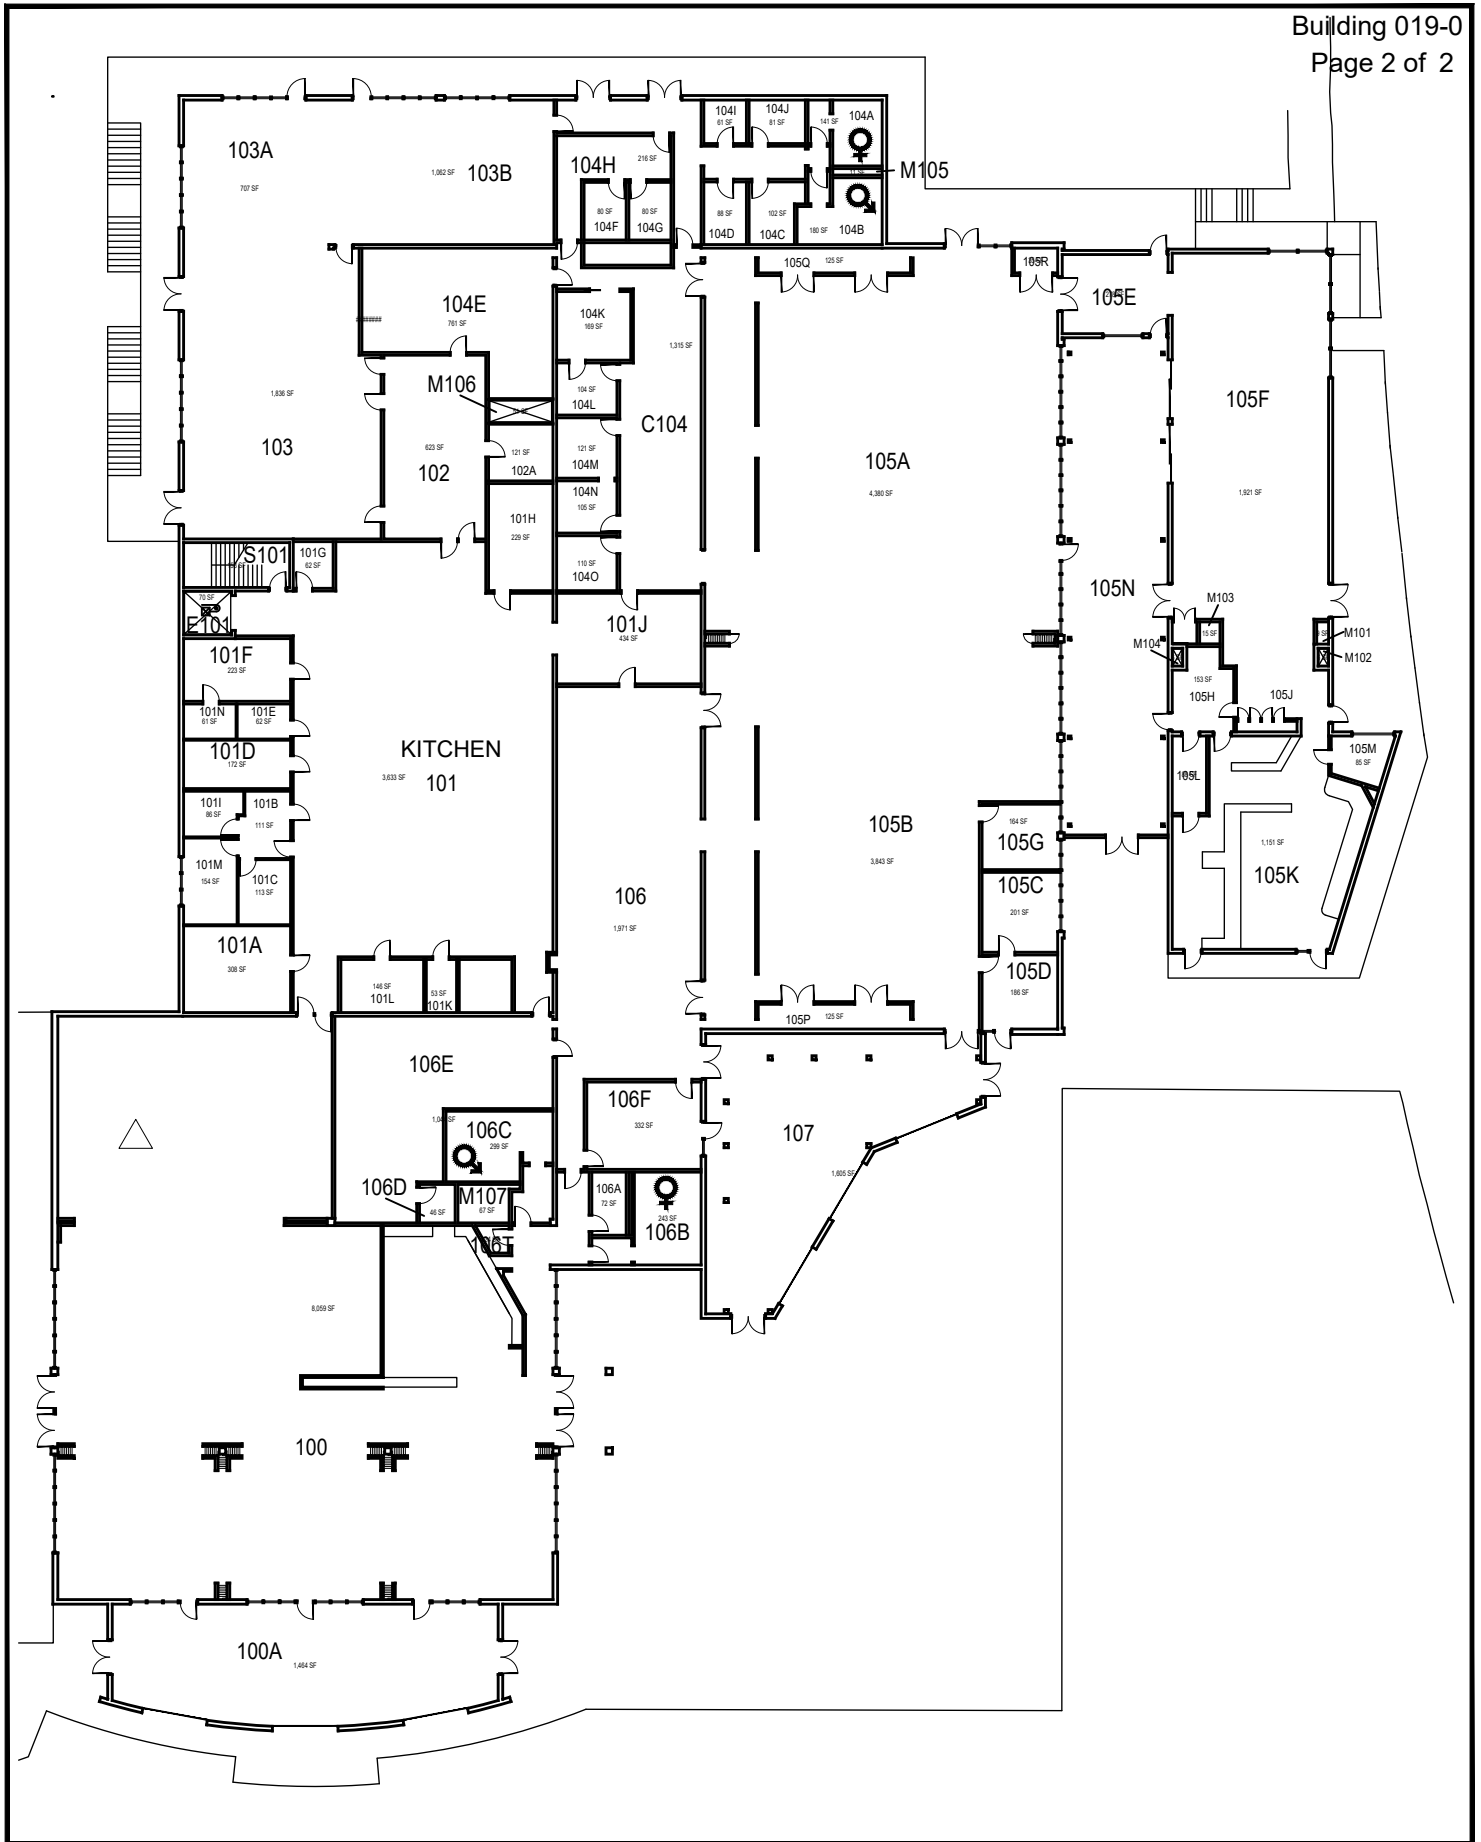

CAL POLY

Dining Complex

Floor 1
Space Data http://afd.calpoly.edu/facilities/spacefacility/space_data.asp

FACILITIES MANAGEMENT AND DEVELOPMENT

October 2020

1"=35'

CAL POLY

Dining Complex

Floor 2
Space Data http://afd.calpoly.edu/facilities/spacefacility/space_data.asp

FACILITIES MANAGEMENT AND DEVELOPMENT

October 2020

1"=35'