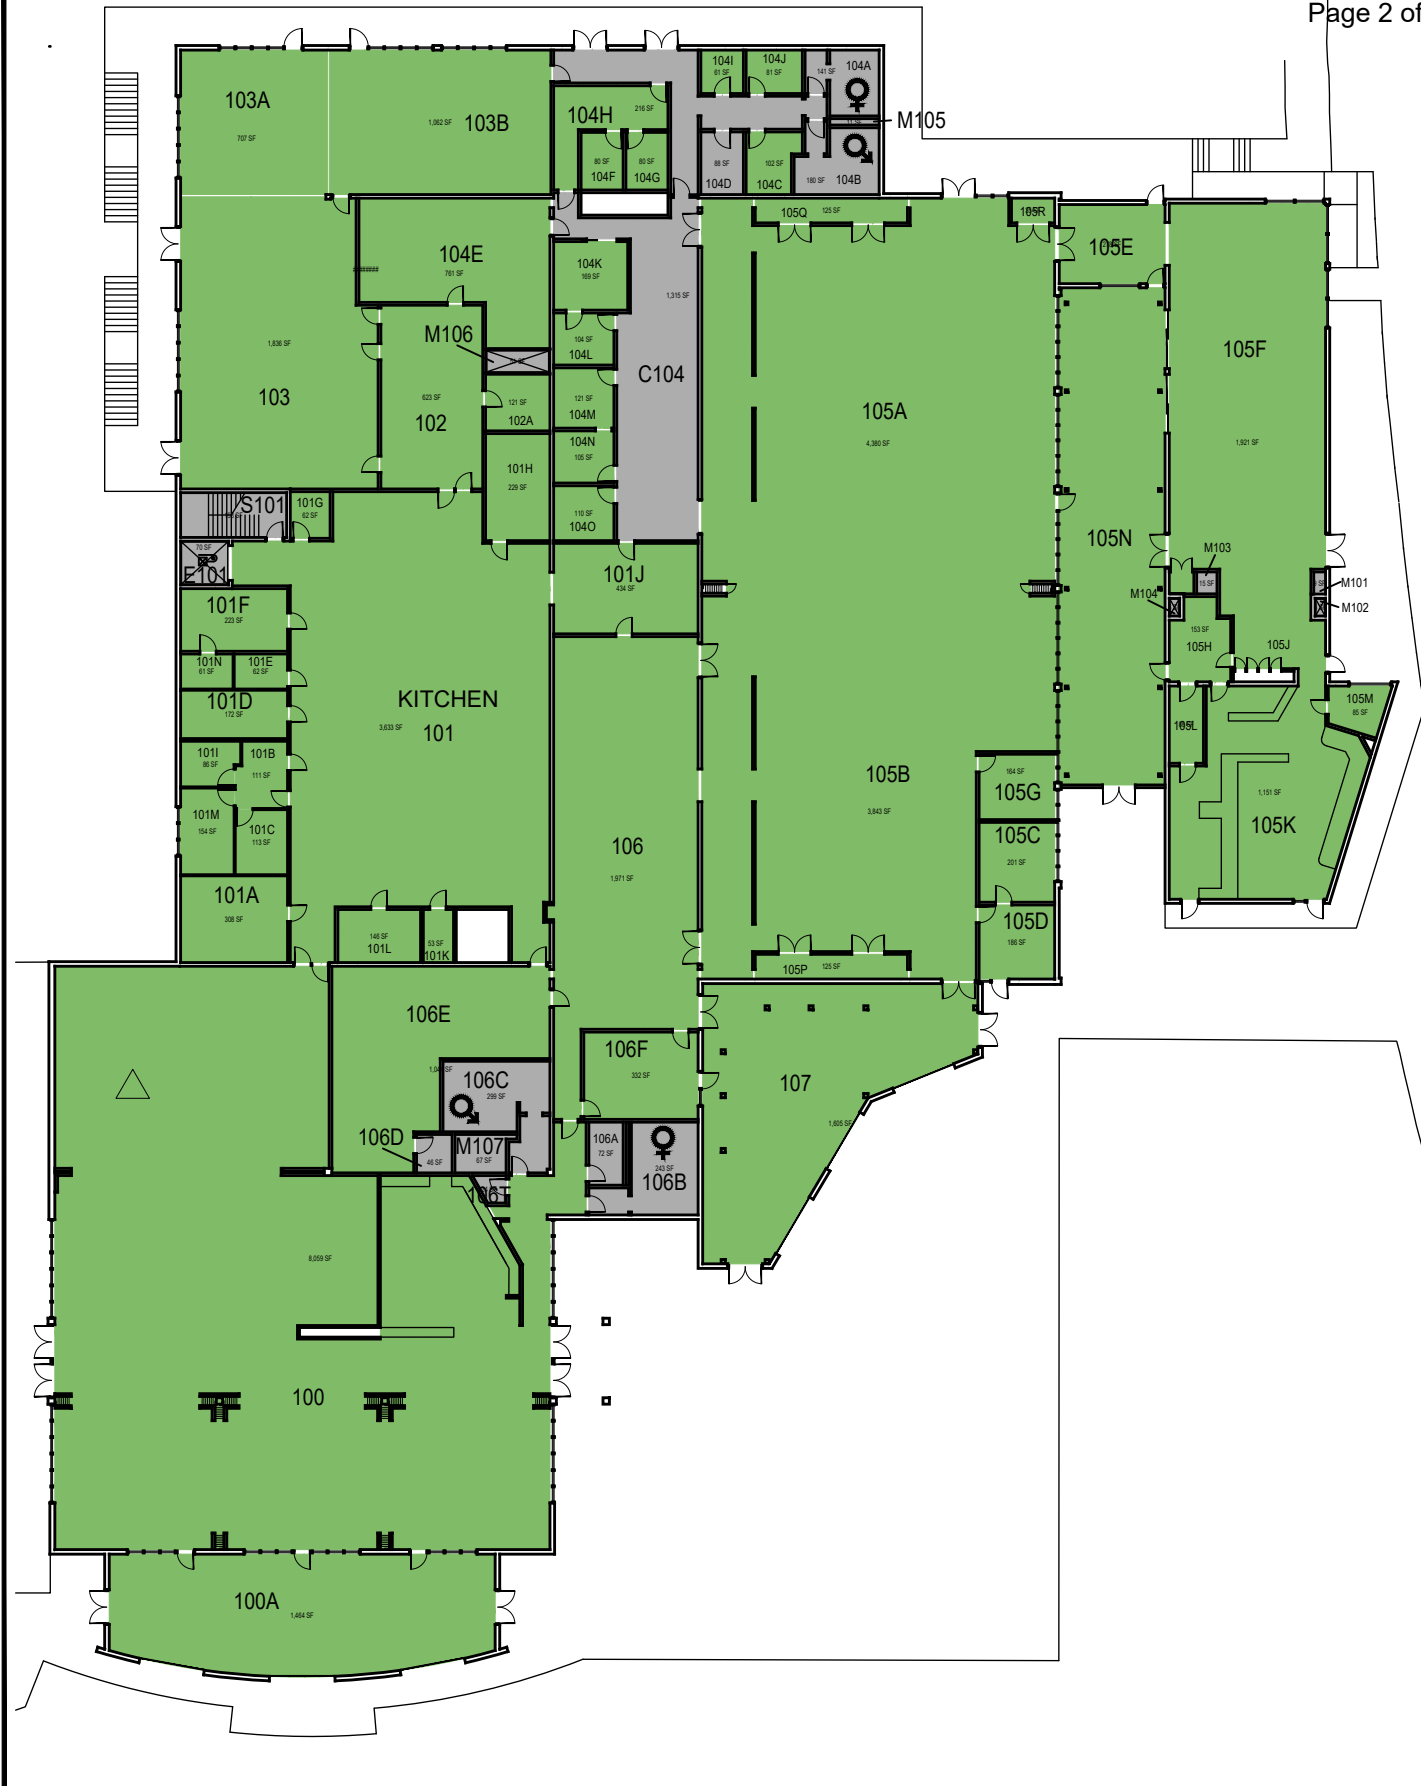

CAL POLY

Dining Complex

Floor 1
Space Data http://afd.calpoly.edu/facilities/spacefacility/space_data.asp

FACILITIES MANAGEMENT AND DEVELOPMENT

00000 UNASSIGN	107500 OCOB	120000 ACAD AFRS	137500 UNIV DEV
102500 CAFES	110000 CLA	120400 ITS	140000 STUD AFRS
105000 CAED	112500 CENG	121300 DIV/INCL	145000 PRESIDENT
117500 CSM	125000 AFD	150000 UNIV SUP	

College/Division

October 2020

1"=35'

CAL POLY

Dining Complex

Floor 2
Space Data http://afd.calpoly.edu/facilities/spacefacility/space_data.asp

FACILITIES MANAGEMENT AND DEVELOPMENT

00000 UNASSIGN	107500 OCOB	120000 ACAD AFRS	137500 UNIV DEV
102500 CAFES	110000 CLA	120400 ITS	140000 STUD AFRS
105000 CAED	112500 CENG	121300 DIV/INCL	145000 PRESIDENT
117500 CSM	125000 AFD	150000 UNIV SUP	

College/Division

October 2020

1"=35'