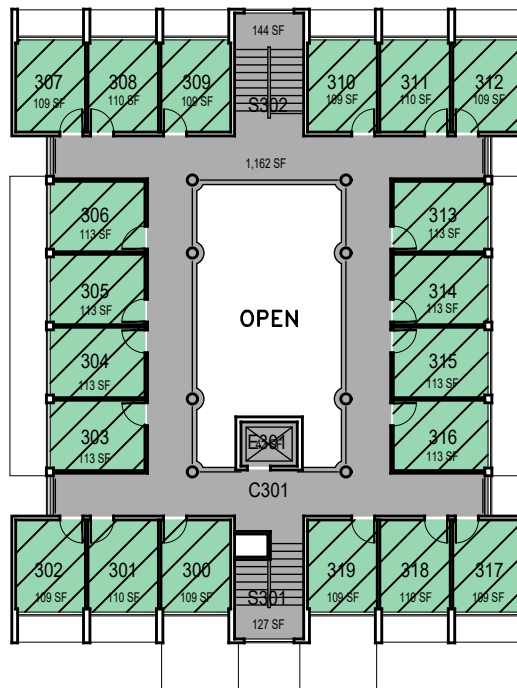

020B  
596 SF

Building 20-B

# Engineering East

Floor 1

FACILITIES MANAGEMENT AND DEVELOPMENT

00000 UNASSIGN	107500 OCOB	120000 ACAD AFRRS	137500 UNIV DEV	120600 RESEARCH
102500 CAFES	110000 CLA	120400 ITS	140000 STUD AFRRS	120800 ENROLL
105000 CAED	112500 CENG	121300 DIV/INCL	145000 PRESIDENT	130000 PERSON
117500 CSM	125000 AFD	150000 UNIV SUP	160000 COM&MARK	

March 2022

1"=45'

First Floor

Second Floor

Bert and Candace Forbes  
Center for Engineering Excellence

Engineering East

Floors 1&2 - Building 20-A

FACILITIES MANAGEMENT AND DEVELOPMENT