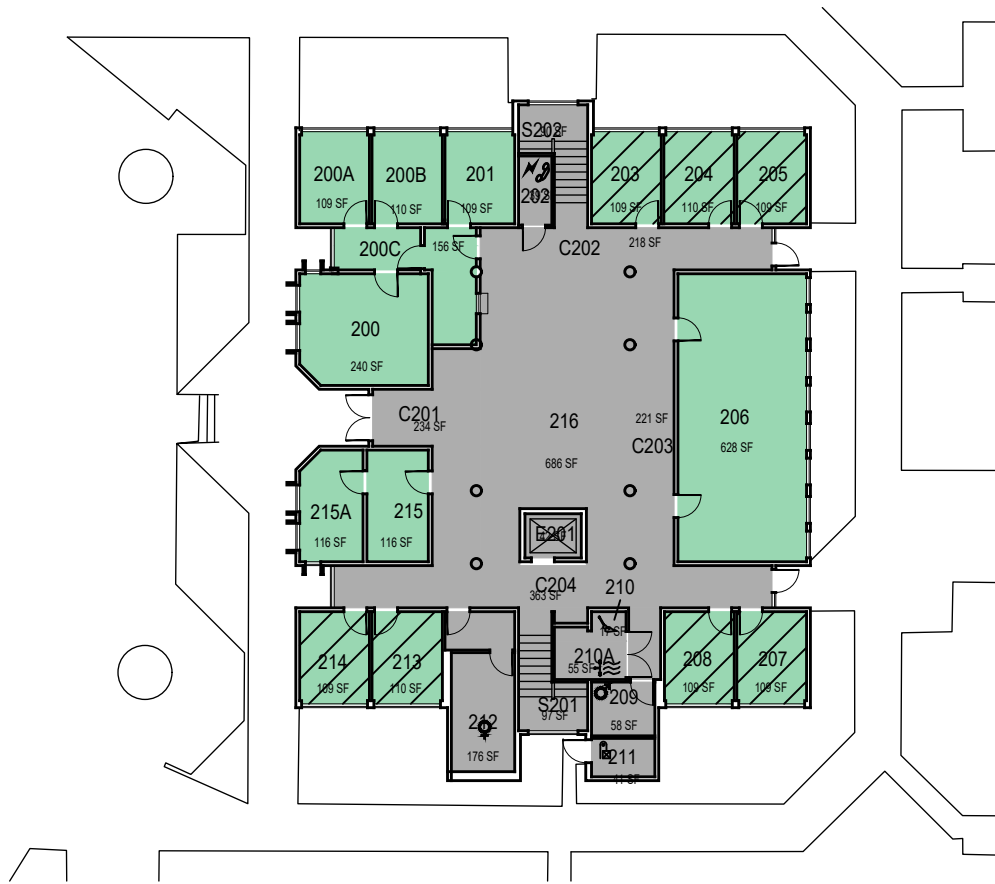

020B  
596 SF

Building 20-B

# Engineering East

Floor 1

FACILITIES MANAGEMENT AND DEVELOPMENT

00000 UNASSIGN	107500 OCOB	120000 ACAD AFRRS	137500 UNIV DEV	120600 RESEARCH
102500 CAFES	110000 CLA	120400 ITS	140000 STUD AFRRS	120800 ENROLL
105000 CAED	112500 CENG	121300 DIV/INCL	145000 PRESIDENT	130000 PERSON
117500 CSM	125000 AFD	150000 UNIV SUP	160000 COM&MARK	

March 2022

1"=45'

First Floor

Second Floor

Bert and Candace Forbes  
Center for Engineering Excellence

Engineering East

Floors 1&2 - Building 20-A

FACILITIES MANAGEMENT AND DEVELOPMENT