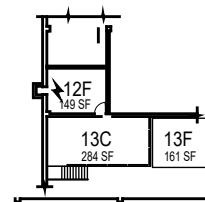

CAL POLY

Engineering West

Floor 1
Space Data http://afd.calpoly.edu/facilities/spacefacility/space_data.asp

FACILITIES MANAGEMENT AND DEVELOPMENT

October 2020

1"=45'

October 2020

CAL POLY

Engineering West

Mezzanine
Space Data http://afd.calpoly.edu/facilities/spacefacility/space_data.asp

FACILITIES MANAGEMENT AND DEVELOPMENT

1"=45'

CAL POLY

Engineering West

Floor 3
Space Data http://afd.calpoly.edu/facilities/spacefacility/space_data.asp

FACILITIES MANAGEMENT AND DEVELOPMENT

October 2020

1"=45'

CAL POLY

Engineering West

Roof - Mech Penthouses
Space Data http://afd.calpoly.edu/facilities/spacefacility/space_data.asp

FACILITIES MANAGEMENT AND DEVELOPMENT