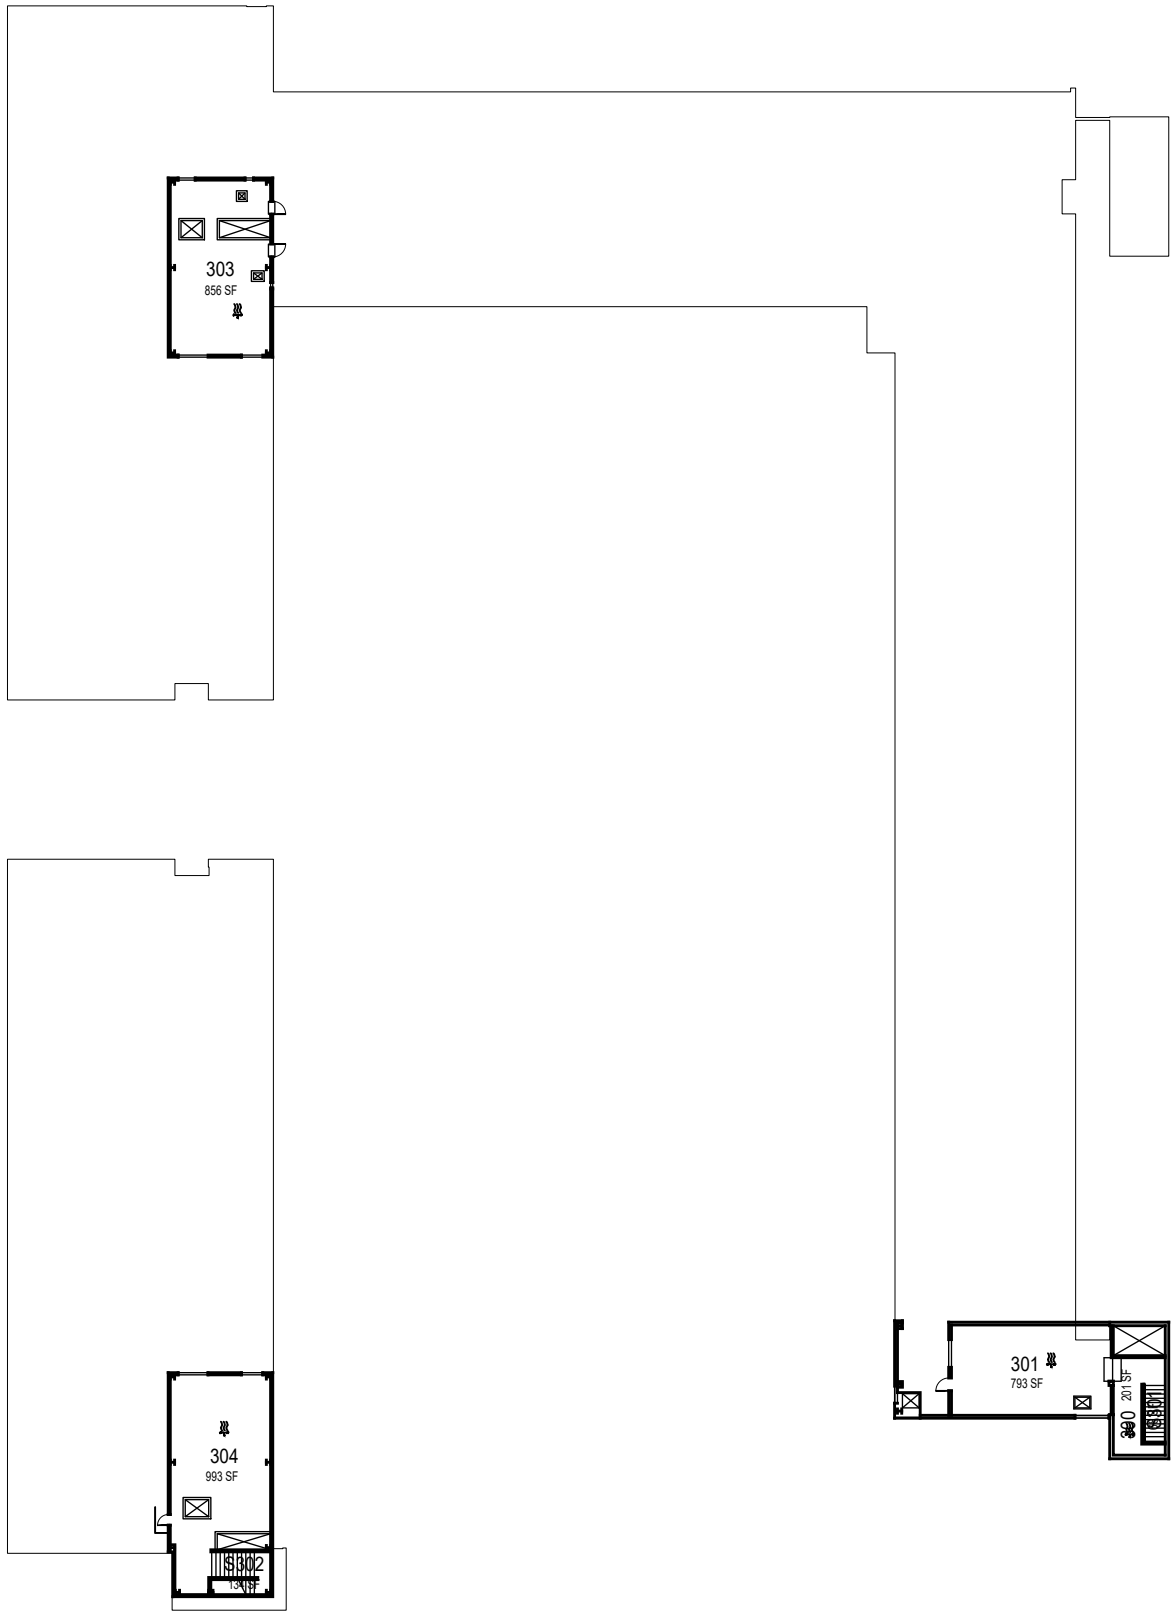

CAL POLY

Engineering West

Floor 1
Space Data http://afd.calpoly.edu/facilities/spacefacility/space_data.asp

FACILITIES MANAGEMENT AND DEVELOPMENT

October 2020

1"=45'

October 2020

CAL POLY

Engineering West

Mezzanine
Space Data http://afd.calpoly.edu/facilities/spacefacility/space_data.asp

FACILITIES MANAGEMENT AND DEVELOPMENT

1"=45'

CAL POLY

Engineering West

Floor 3
Space Data http://afd.calpoly.edu/facilities/spacefacility/space_data.asp

FACILITIES MANAGEMENT AND DEVELOPMENT

October 2020

1"=45'

CAL POLY

Engineering West

Roof - Mech Penthouses
Space Data http://afd.calpoly.edu/facilities/spacefacility/space_data.asp

FACILITIES MANAGEMENT AND DEVELOPMENT