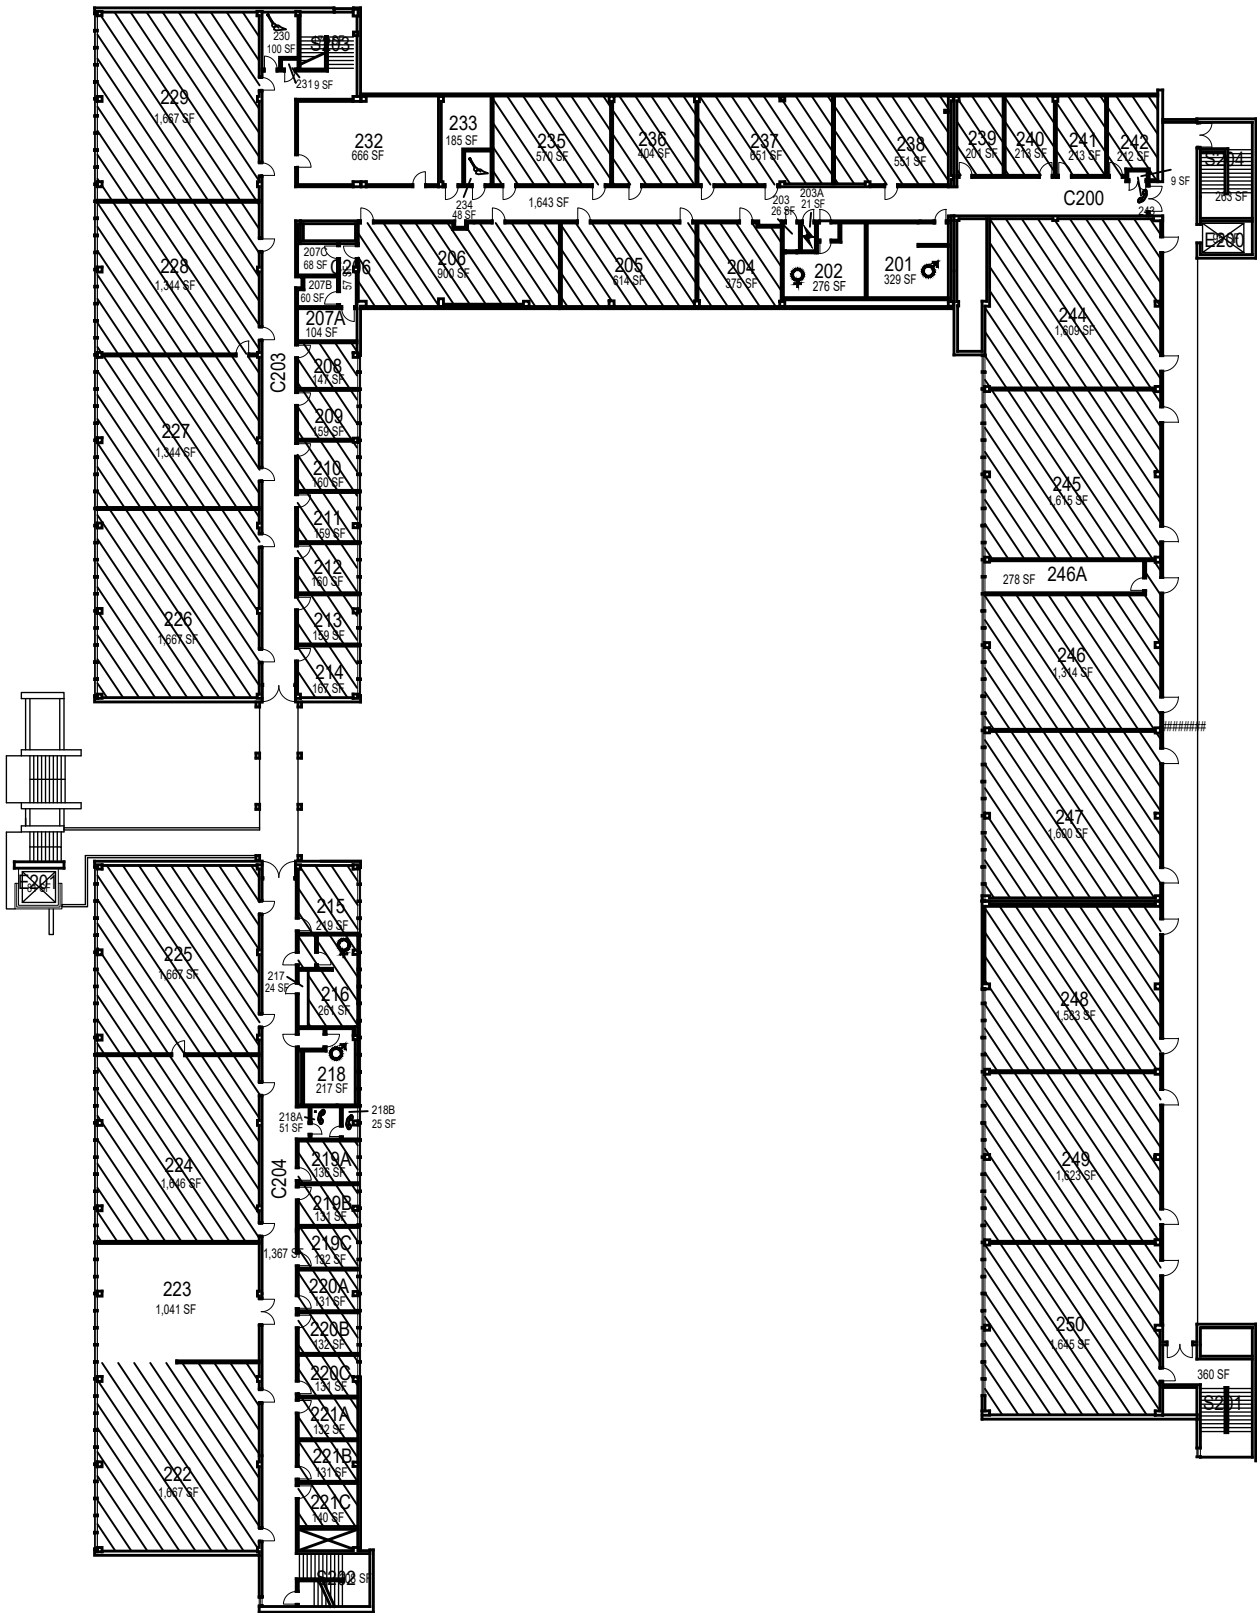

Engineering West

Floor 3

FACILITIES MANAGEMENT AND DEVELOPMENT

Space Data <http://afd.calpoly.edu/facilities/spacefacility/space_data.asp>

March 2022

1"=45'