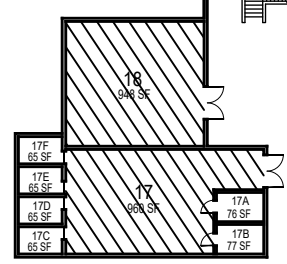

Bldg 21-0

Bldg 21-A

March 2022

Engineering West

Floor 1

1"=45'