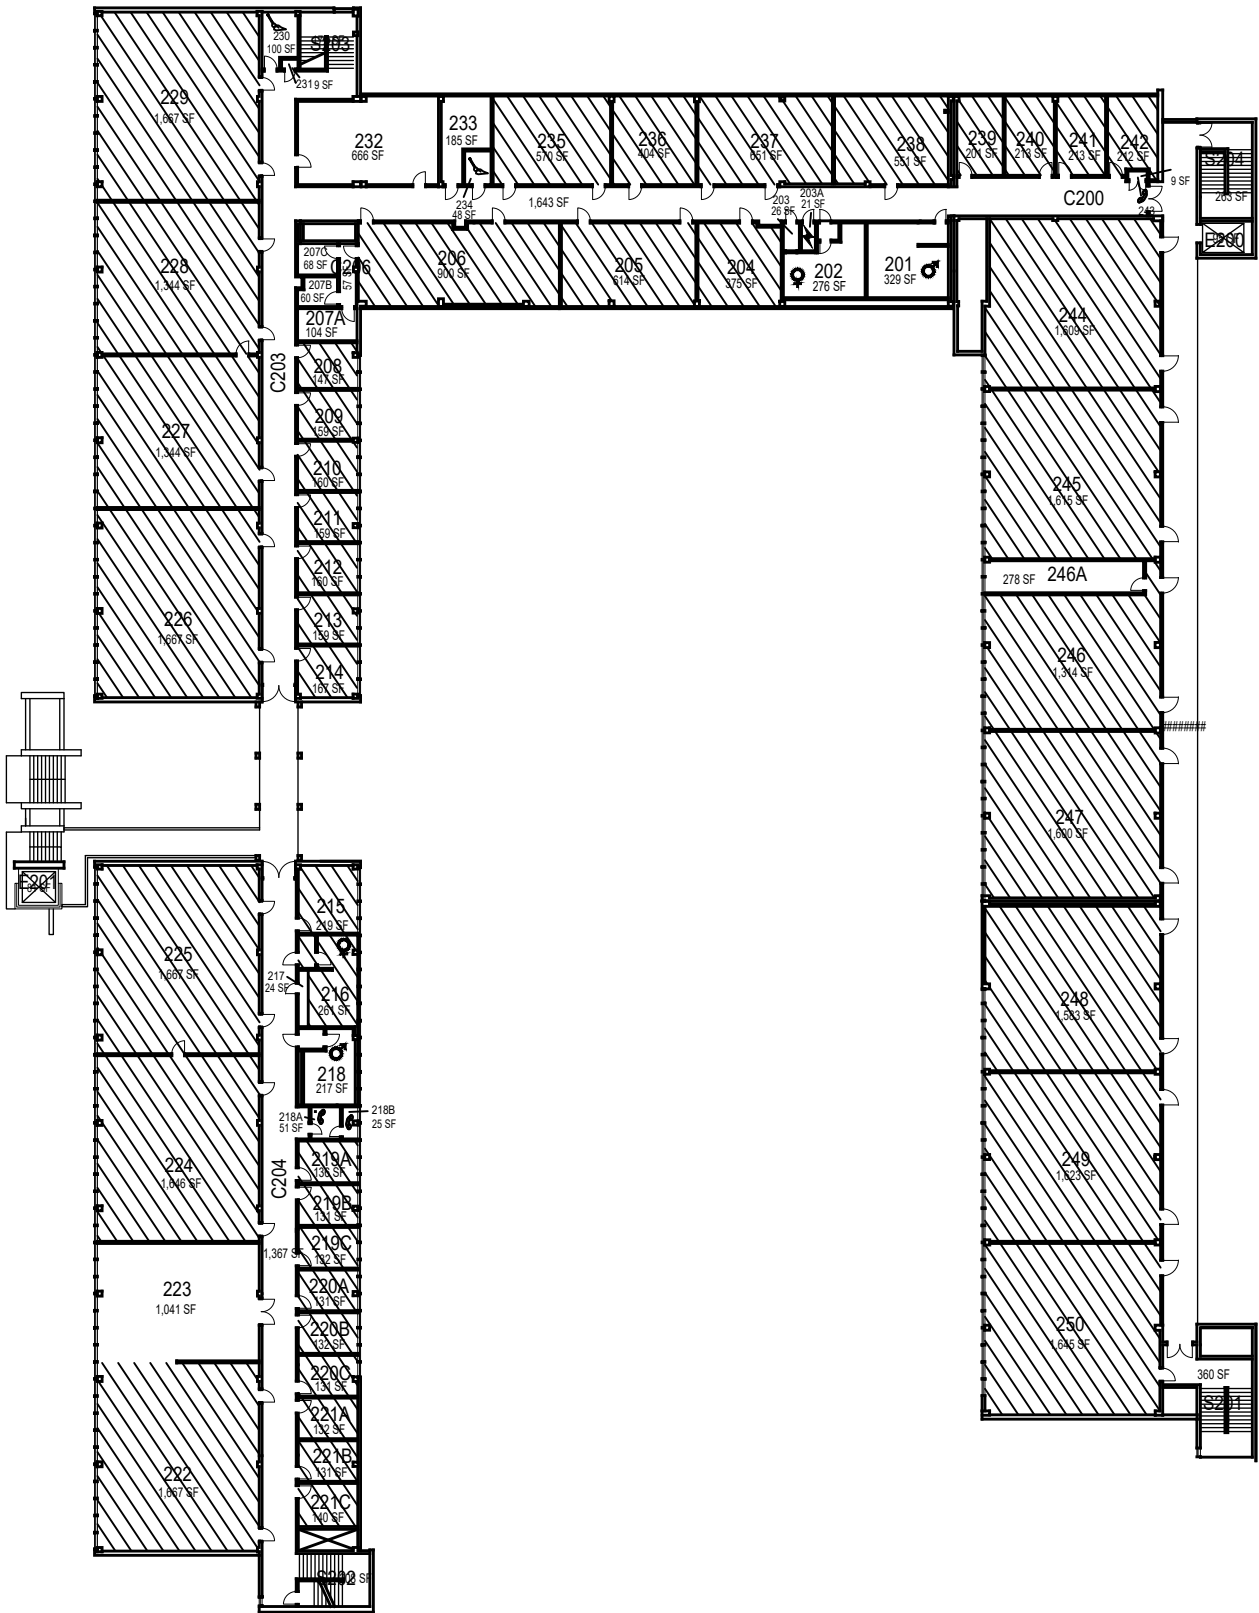

CAL POLY

Engineering West

Floor 1
Space Data http://afd.calpoly.edu/facilities/spacefacility/space_data.asp

FACILITIES MANAGEMENT AND DEVELOPMENT

October 2020

1"=45'

October 2020

CAL POLY

Engineering West

Mezzanine
Space Data http://afd.calpoly.edu/facilities/spacefacility/space_data.asp

FACILITIES MANAGEMENT AND DEVELOPMENT

1"=45'

CAL POLY

Engineering West

Floor 3
Space Data http://afd.calpoly.edu/facilities/spacefacility/space_data.asp

October 2020

1"=45'