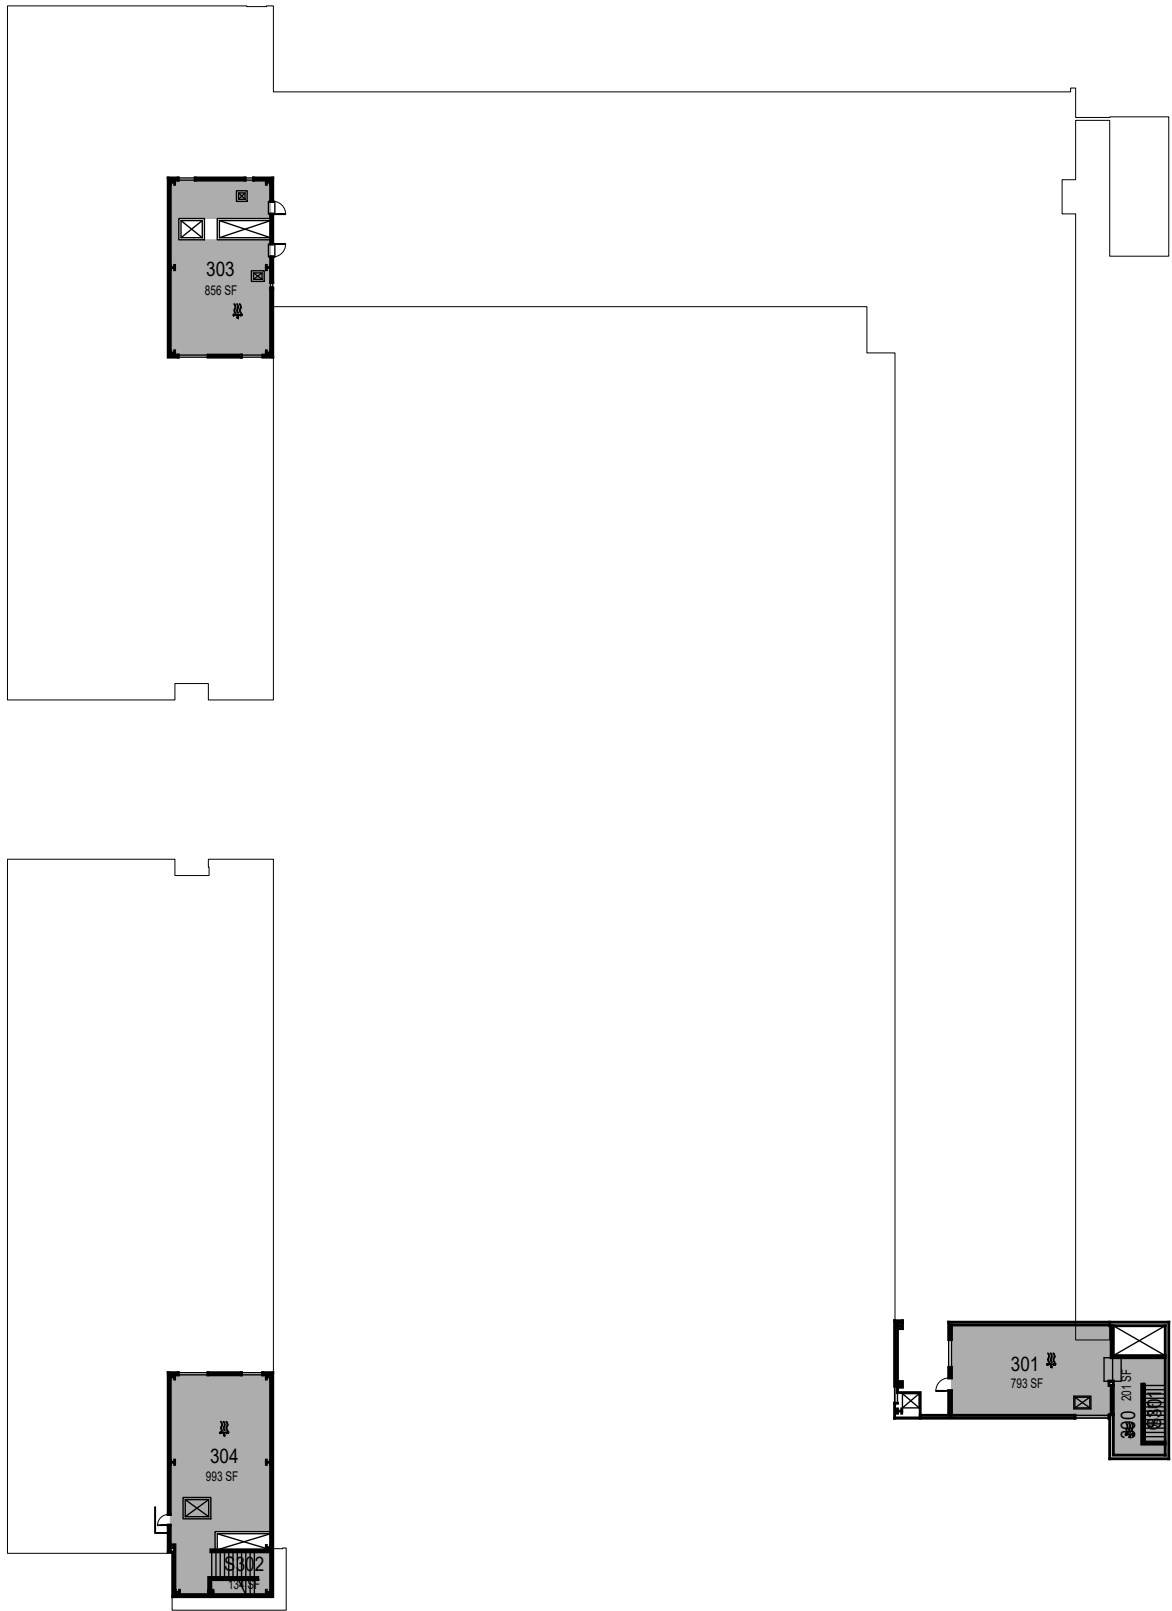

October 2020

1"=45'

Room Use

CAL POLY

Engineering West

Floor 3
Space Data http://afd.calpoly.edu/facilities/spacefacility/space_data.asp

FACILITIES MANAGEMENT AND DEVELOPMENT

000 UNASSIGN	400 STUDY	800 HEALTH
100 CLASS	500 SPECIAL	900 RESIDENTIAL
200 LAB	600 GENERAL	
300 OFFICE	700 SUPPORT	

Room Use

October 2020

1"=45'

CAL POLY

Engineering West

Roof - Mech Penthouses

Space Data http://afd.calpoly.edu/facilities/spacefacility/space_data.asp

FACILITIES MANAGEMENT AND DEVELOPMENT