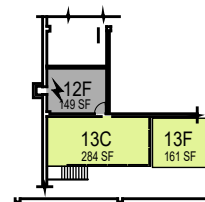

Bldg 21-0

Bldg 21-A

CAL POLY

Engineering West

Floor 1
Space Data http://afd.calpoly.edu/facilities/spacefacility/space_data.asp

FACILITIES MANAGEMENT AND DEVELOPMENT

000 UNASSIGN	400 STUDY	800 HEALTH
100 CLASS	500 SPECIAL	900 RESIDENTIAL
200 LAB	600 GENERAL	
300 OFFICE	700 SUPPORT	

Room Use

October 2020

1"=45'

Engineering West

Mezzanine
Space Data http://afd.calpoly.edu/facilities/spacefacility/space_data.asp

FACILITIES MANAGEMENT AND DEVELOPMENT

000 UNASSIGN	400 STUDY	800 HEALTH
100 CLASS	500 SPECIAL	900 RESIDENTIAL
200 LAB	600 GENERAL	
300 OFFICE	700 SUPPORT	

Room Use

October 2020

1"=45'

CAL POLY

Engineering West

Floor 2
Space Data http://afd.calpoly.edu/facilities/spacefacility/space_data.asp

FACILITIES MANAGEMENT AND DEVELOPMENT

000 UNASSIGN	400 STUDY	800 HEALTH
100 CLASS	500 SPECIAL	900 RESIDENTIAL
200 LAB	600 GENERAL	
300 OFFICE	700 SUPPORT	