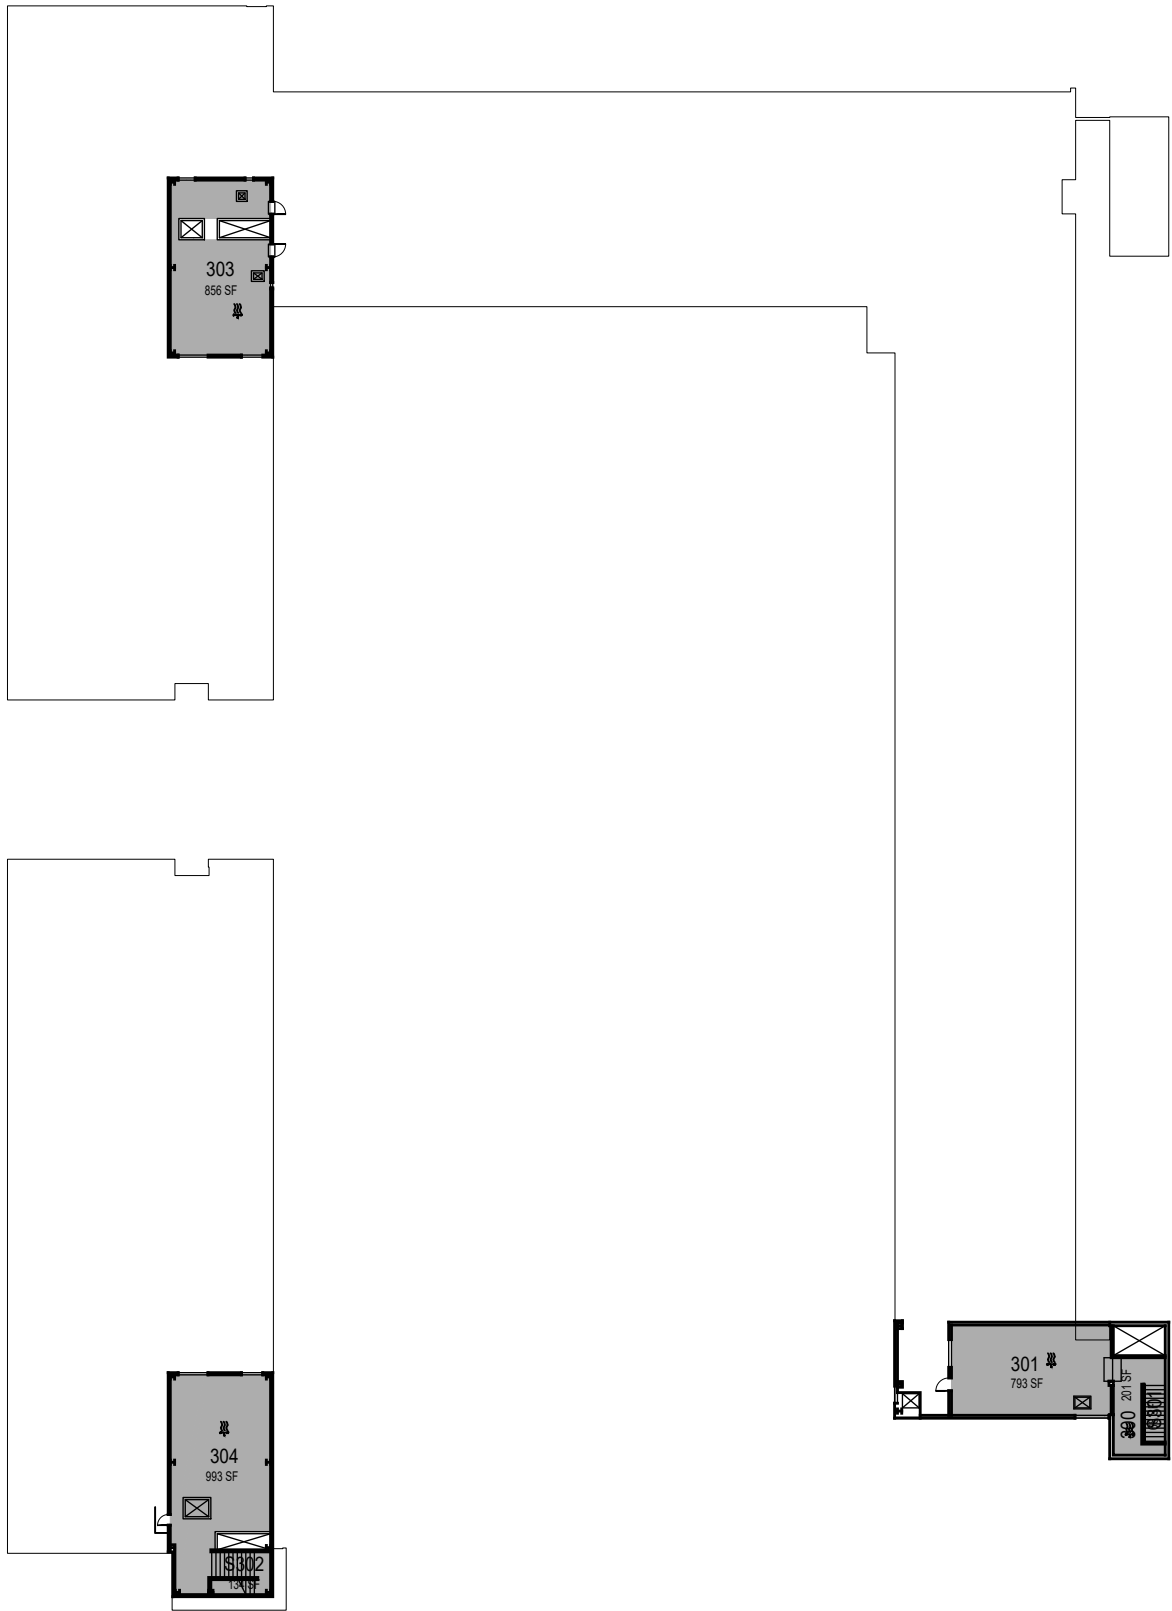

Engineering West

Roof - Mech Penthouses

FACILITIES MANAGEMENT AND DEVELOPMENT

00000 UNASSIGN	10750 OCOB	12000 ACAD AFRS	13750 UNIV DEV	12060 RESEARCH
10250 CAFES	11000 CLA	12040 ITS	14000 STUD AFRS	12080 ENROLL
10500 CAED	11250 CENG	12130 DIV/INCL	14500 PRESIDENT	13000 PERSON
11750 CSM	12500 AFD	15000 UNIV SUP	16000 COM&MARK	

March 2022

1"=45'