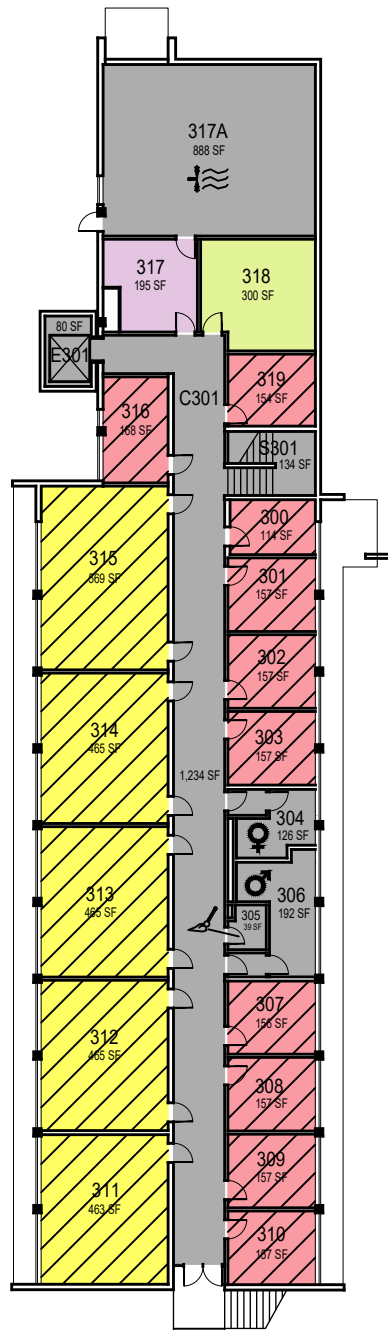

CAL POLY

English

Floor 1
Space Data http://afd.calpoly.edu/facilities/spacefacility/space_data.asp

FACILITIES MANAGEMENT AND DEVELOPMENT

000 UNASSIGN	400 STUDY	800 HEALTH
100 CLASS	500 SPECIAL	900 RESIDENTIAL
200 LAB	600 GENERAL	
300 OFFICE	700 SUPPORT	

Room Use

October 2020

30' _1

CAL POLY

English

Floor 2
Space Data http://afd.calpoly.edu/facilities/spacefacility/space_data.asp

FACILITIES MANAGEMENT AND DEVELOPMENT

000 UNASSIGN	400 STUDY	800 HEALTH
100 CLASS	500 SPECIAL	900 RESIDENTIAL
200 LAB	600 GENERAL	
300 OFFICE	700 SUPPORT	

Room Use

October 2020

30' _1