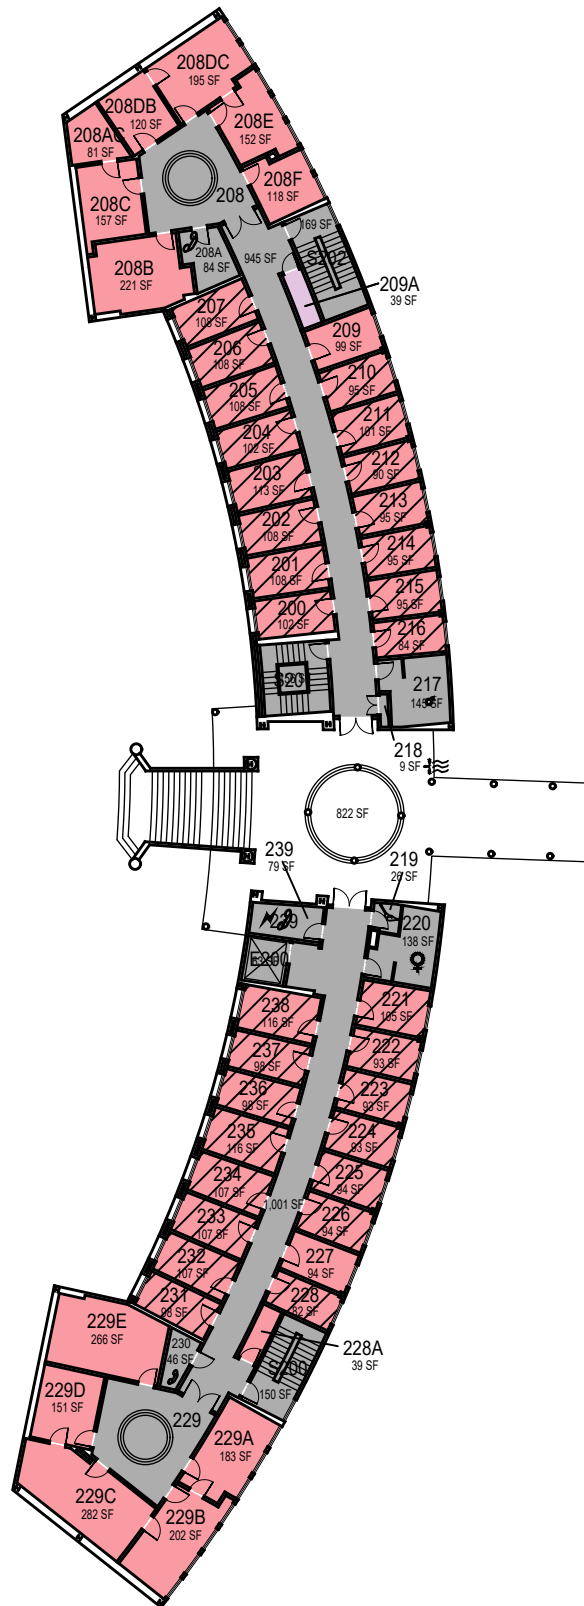

Faculty Offices East

Floor 1
Space Data http://afd.calpoly.edu/facilities/spacefacility/space_data.asp

FACILITIES MANAGEMENT AND DEVELOPMENT

000 UNASSIGN	400 STUDY	800 HEALTH
100 CLASS	500 SPECIAL	900 RESIDENTIAL
200 LAB	600 GENERAL	
300 OFFICE	700 SUPPORT	

October 2020

1"=35'

Room Use

Faculty Offices East

Floor 2
Space Data http://afd.calpoly.edu/facilities/spacefacility/space_data.asp

FACILITIES MANAGEMENT AND DEVELOPMENT

000 UNASSIGN	400 STUDY	800 HEALTH
100 CLASS	500 SPECIAL	900 RESIDENTIAL
200 LAB	600 GENERAL	
300 OFFICE	700 SUPPORT	

Room Use

October 2020

1"=35'

CAL POLY

Faculty Offices East

Floor 3
Space Data http://afd.calpoly.edu/facilities/spacefacility/space_data.asp

FACILITIES MANAGEMENT AND DEVELOPMENT

000 UNASSIGN	400 STUDY	800 HEALTH
100 CLASS	500 SPECIAL	900 RESIDENTIAL
200 LAB	600 GENERAL	
300 OFFICE	700 SUPPORT	

Room Use

October 2020

1"=35'