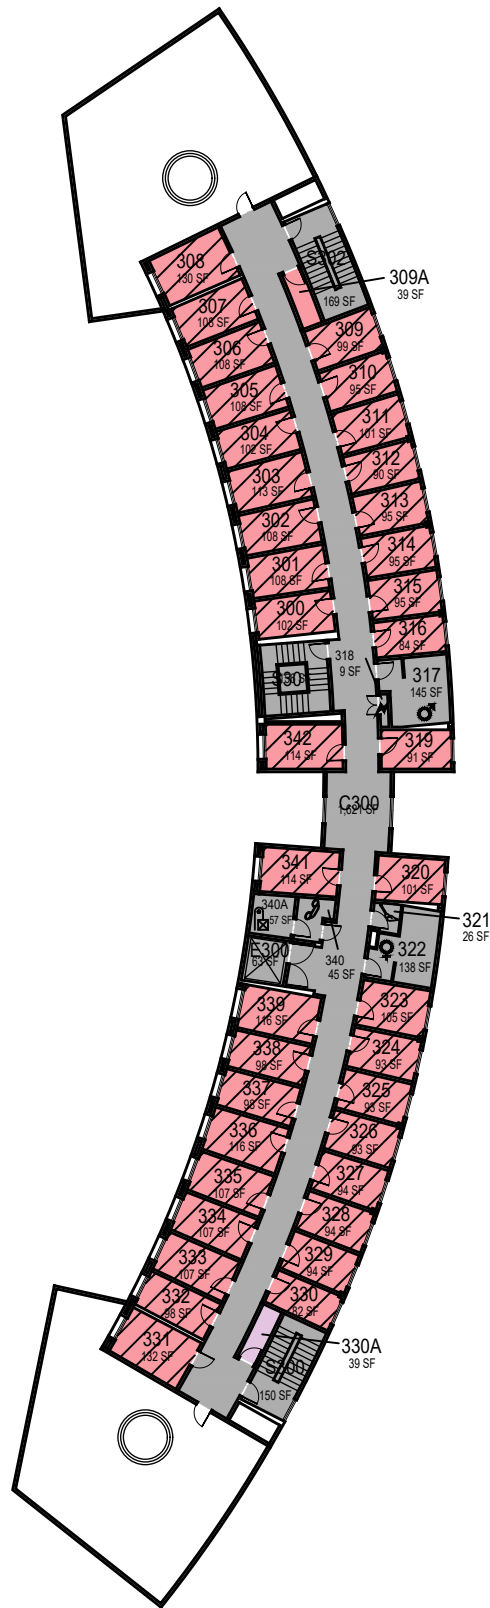

Faculty Offices East

Floor 1

FACILITIES MANAGEMENT AND DEVELOPMENT

Space Data http://afd.calpoly.edu/facilities/spacefacility/space_data.asp

000 UNASSIGN	400 STUDY	800 HEALTH
100 CLASS	500 SPECIAL	900 RESIDENTIAL
200 LAB	600 GENERAL	
300 OFFICE	700 SUPPORT	

Room Use

March 2022

1"=35'

Faculty Offices East

Floor 2

FACILITIES MANAGEMENT AND DEVELOPMENT

Space Data http://afd.calpoly.edu/facilities/spacefacility/space_data.asp

000 UNASSIGN	400 STUDY	800 HEALTH
100 CLASS	500 SPECIAL	900 RESIDENTIAL
200 LAB	600 GENERAL	
300 OFFICE	700 SUPPORT	

Room Use

March 2022

1"=35'

Faculty Offices East

Floor 3

FACILITIES MANAGEMENT AND DEVELOPMENT

Space Data http://afd.calpoly.edu/facilities/spacefacility/space_data.asp

000 UNASSIGN	400 STUDY	800 HEALTH
100 CLASS	500 SPECIAL	900 RESIDENTIAL
200 LAB	600 GENERAL	
300 OFFICE	700 SUPPORT	

Room Use

March 2022

1"=35'