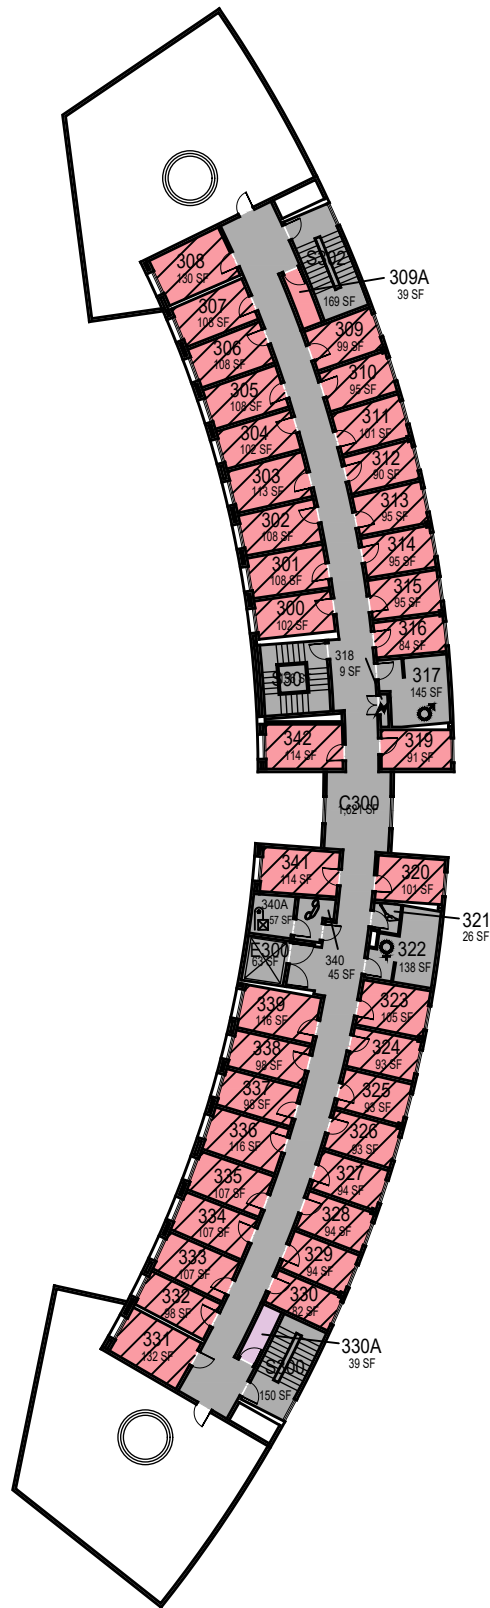

Faculty Offices East

Floor 1
Space Data http://afd.calpoly.edu/facilities/spacefacility/space_data.asp

FACILITIES MANAGEMENT AND DEVELOPMENT

000 UNASSIGN	400 STUDY	800 HEALTH
100 CLASS	500 SPECIAL	900 RESIDENTIAL
200 LAB	600 GENERAL	
300 OFFICE	700 SUPPORT	

October 2020

1"=35'

Room Use

Faculty Offices East

Floor 2
Space Data http://afd.calpoly.edu/facilities/spacefacility/space_data.asp

FACILITIES MANAGEMENT AND DEVELOPMENT

000 UNASSIGN	400 STUDY	800 HEALTH
100 CLASS	500 SPECIAL	900 RESIDENTIAL
200 LAB	600 GENERAL	
300 OFFICE	700 SUPPORT	

Room Use

October 2020

1"=35'

CAL POLY

Faculty Offices East

Floor 3
Space Data http://afd.calpoly.edu/facilities/spacefacility/space_data.asp

FACILITIES MANAGEMENT AND DEVELOPMENT

000 UNASSIGN	400 STUDY	800 HEALTH
100 CLASS	500 SPECIAL	900 RESIDENTIAL
200 LAB	600 GENERAL	
300 OFFICE	700 SUPPORT	

Room Use

October 2020

1"=35'