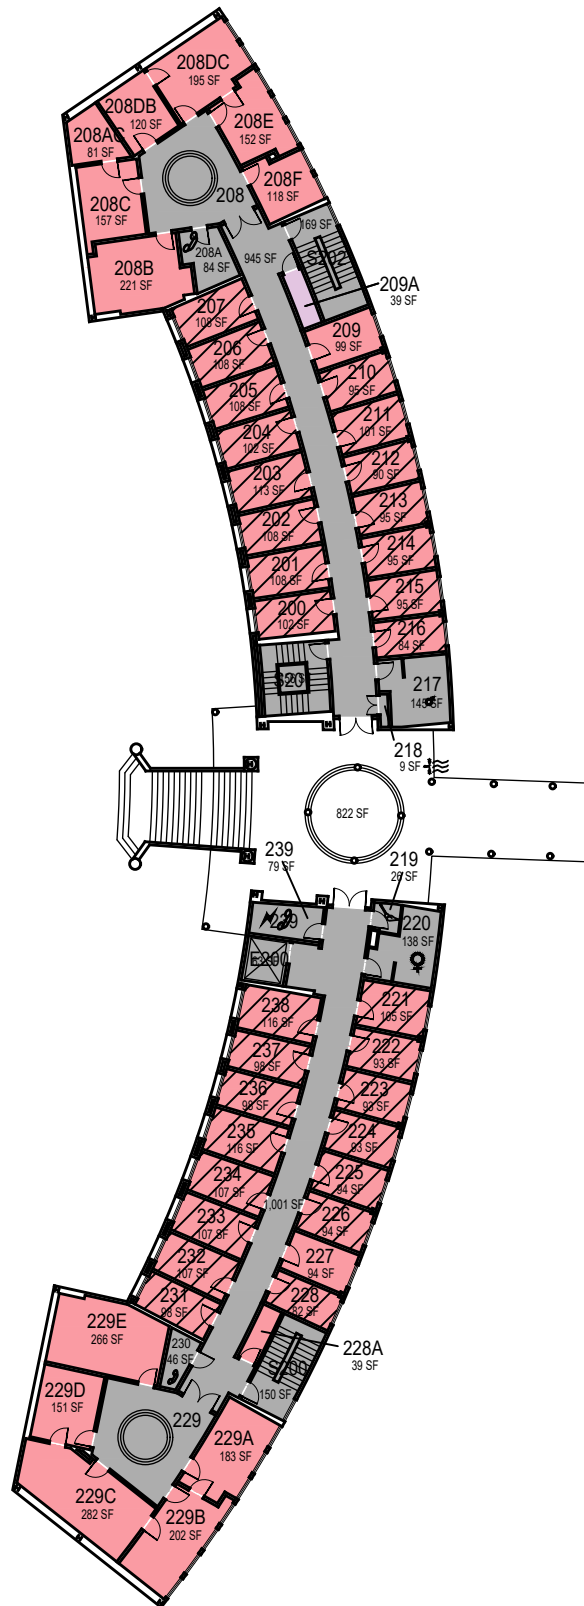

Faculty Offices East

Floor 1

FACILITIES MANAGEMENT AND DEVELOPMENT

Space Data http://afd.calpoly.edu/facilities/spacefacility/space_data.asp

000 UNASSIGN	400 STUDY	800 HEALTH
100 CLASS	500 SPECIAL	900 RESIDENTIAL
200 LAB	600 GENERAL	
300 OFFICE	700 SUPPORT	

Room Use

March 2022

1"=35'

Faculty Offices East

Floor 2

FACILITIES MANAGEMENT AND DEVELOPMENT

Space Data http://afd.calpoly.edu/facilities/spacefacility/space_data.asp

000 UNASSIGN	400 STUDY	800 HEALTH
100 CLASS	500 SPECIAL	900 RESIDENTIAL
200 LAB	600 GENERAL	
300 OFFICE	700 SUPPORT	

Room Use

March 2022

1"=35'

Faculty Offices East

Floor 3

FACILITIES MANAGEMENT AND DEVELOPMENT

Space Data http://afd.calpoly.edu/facilities/spacefacility/space_data.asp

000 UNASSIGN	400 STUDY	800 HEALTH
100 CLASS	500 SPECIAL	900 RESIDENTIAL
200 LAB	600 GENERAL	
300 OFFICE	700 SUPPORT	

Room Use

March 2022

1"=35'