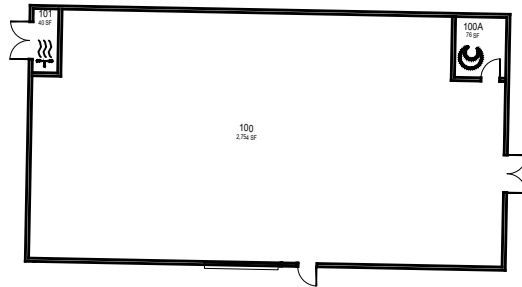

CAL POLY

Graphic Arts

Floor 1
Space Data http://afd.calpoly.edu/facilities/spacefacility/space_data.asp

FACILITIES MANAGEMENT AND DEVELOPMENT

October 2020

1"=30'-0"

CAL POLY

Graphic Arts

Floor 2
Space Data http://afd.calpoly.edu/facilities/spacefacility/space_data.asp

FACILITIES MANAGEMENT AND DEVELOPMENT

October 2020

1"=30'-0"

ROOF

CAL POLY

Graphic Arts

Floor 3
Space Data http://afd.calpoly.edu/facilities/spacefacility/space_data.asp

FACILITIES MANAGEMENT AND DEVELOPMENT

October 2020

1"=30'-0"

CAL POLY

Graphic Arts

Mustang Press Building 26-A
Space Data http://afd.calpoly.edu/facilities/spacefacility/space_data.asp

FACILITIES MANAGEMENT AND DEVELOPMENT

October 2020

1"=30'-0"