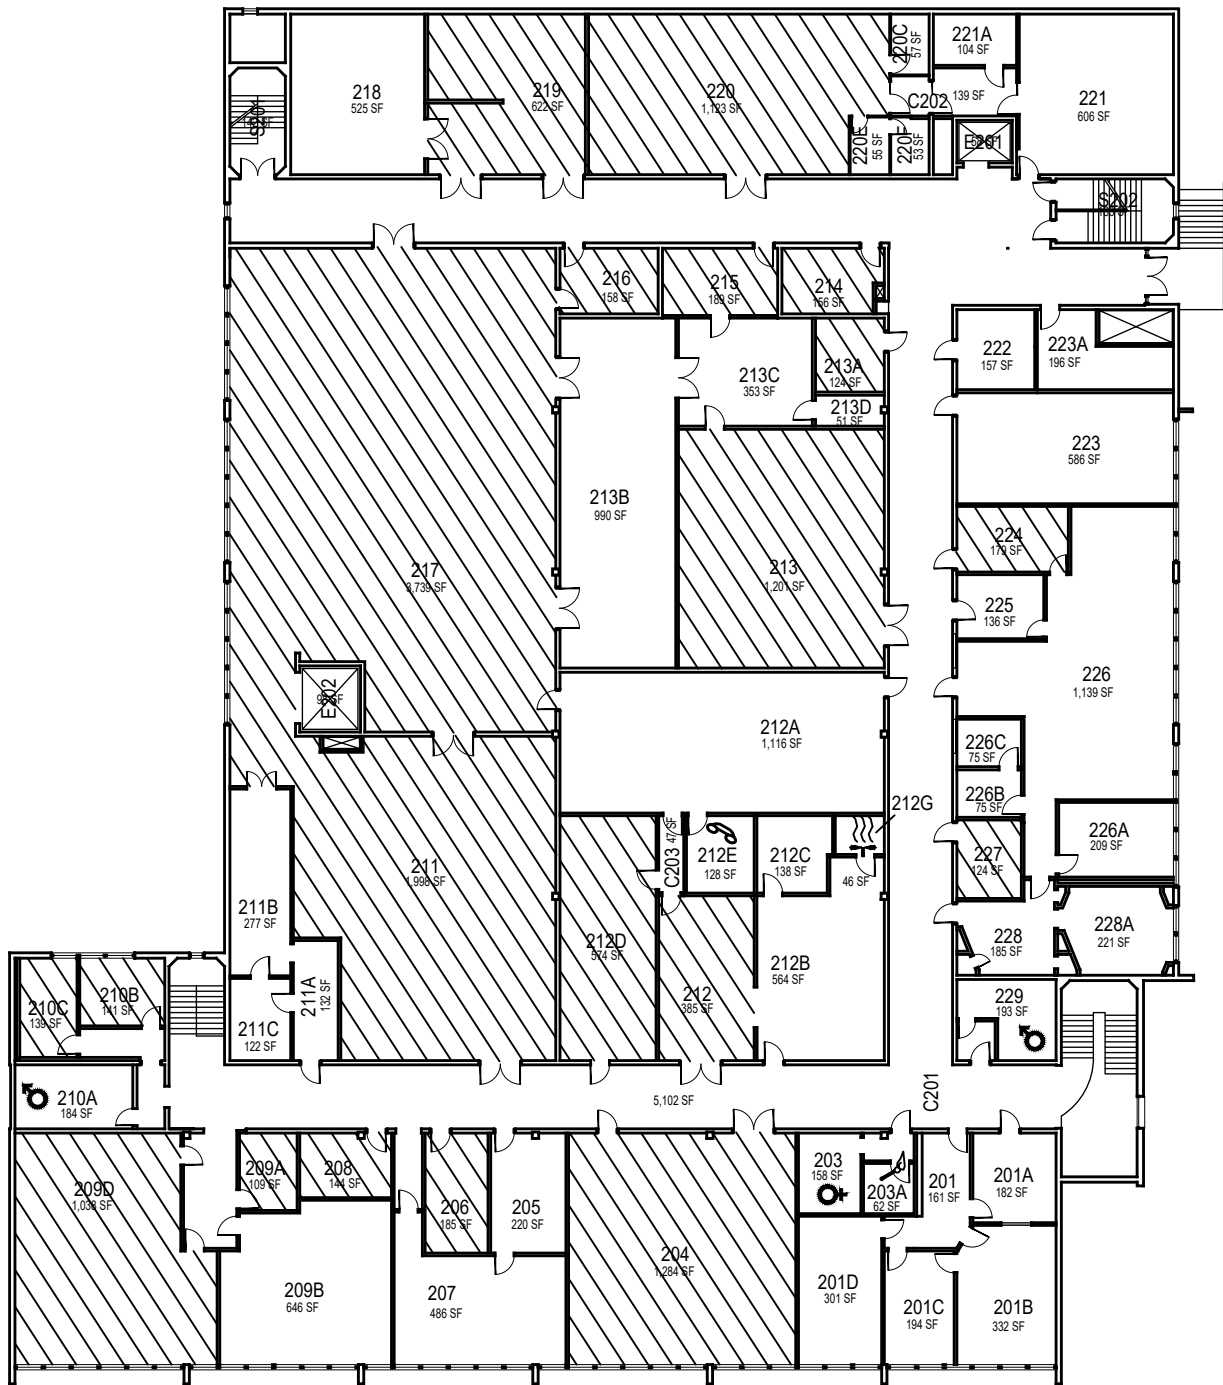

CAL POLY

Graphic Arts

Floor 1
Space Data http://afd.calpoly.edu/facilities/spacefacility/space_data.asp

FACILITIES MANAGEMENT AND DEVELOPMENT

October 2020

1"=30'-0"

CAL POLY

Graphic Arts

Floor 2
Space Data http://afd.calpoly.edu/facilities/spacefacility/space_data.asp

FACILITIES MANAGEMENT AND DEVELOPMENT

October 2020

1"=30'-0"

ROOF

CAL POLY

Graphic Arts

Floor 3
Space Data http://afd.calpoly.edu/facilities/spacefacility/space_data.asp

October 2020

1"=30'-0"