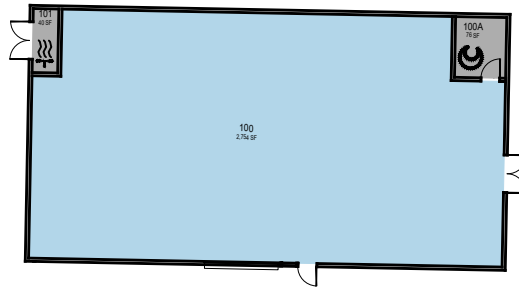

ROOF

CAL POLY

Graphic Arts

Floor 3
Space Data http://afd.calpoly.edu/facilities/spacefacility/space_data.asp

FACILITIES MANAGEMENT AND DEVELOPMENT

00000 UNASSIGN	107500 OCOB	120000 ACAD AFRS	137500 UNIV DEV
102500 CAFES	110000 CLA	120400 ITS	140000 STUD AFRS
105000 CAED	112500 CENG	121300 DIV/INCL	145000 PRESIDENT
117500 CSM	125000 AFD	150000 UNIV SUP	

College/Division

October 2020

1"=30'-0"

CAL POLY

Graphic Arts

Mustang Press Building 26-A

Space Data http://afd.calpoly.edu/facilities/spacefacility/space_data.asp

FACILITIES MANAGEMENT AND DEVELOPMENT

College/Division

October 2020

1"=30'-0"