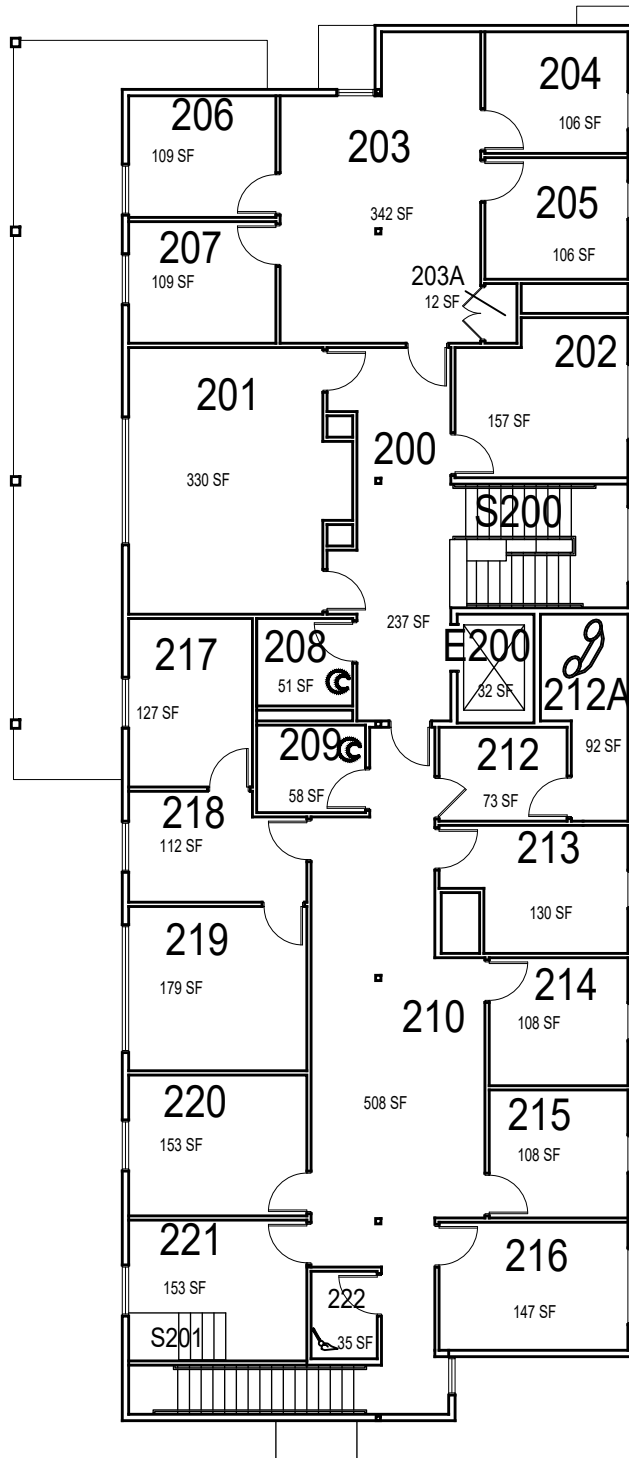

CAL POLY

University Housing

Floor 1
Space Data http://afd.calpoly.edu/facilities/spacefacility/space_data.asp

FACILITIES MANAGEMENT AND DEVELOPMENT

October 2020

1" = 15'

CAL POLY

University Housing

Floor 2
Space Data http://afd.calpoly.edu/facilities/spacefacility/space_data.asp

FACILITIES MANAGEMENT AND DEVELOPMENT

October 2020

1" = 15'