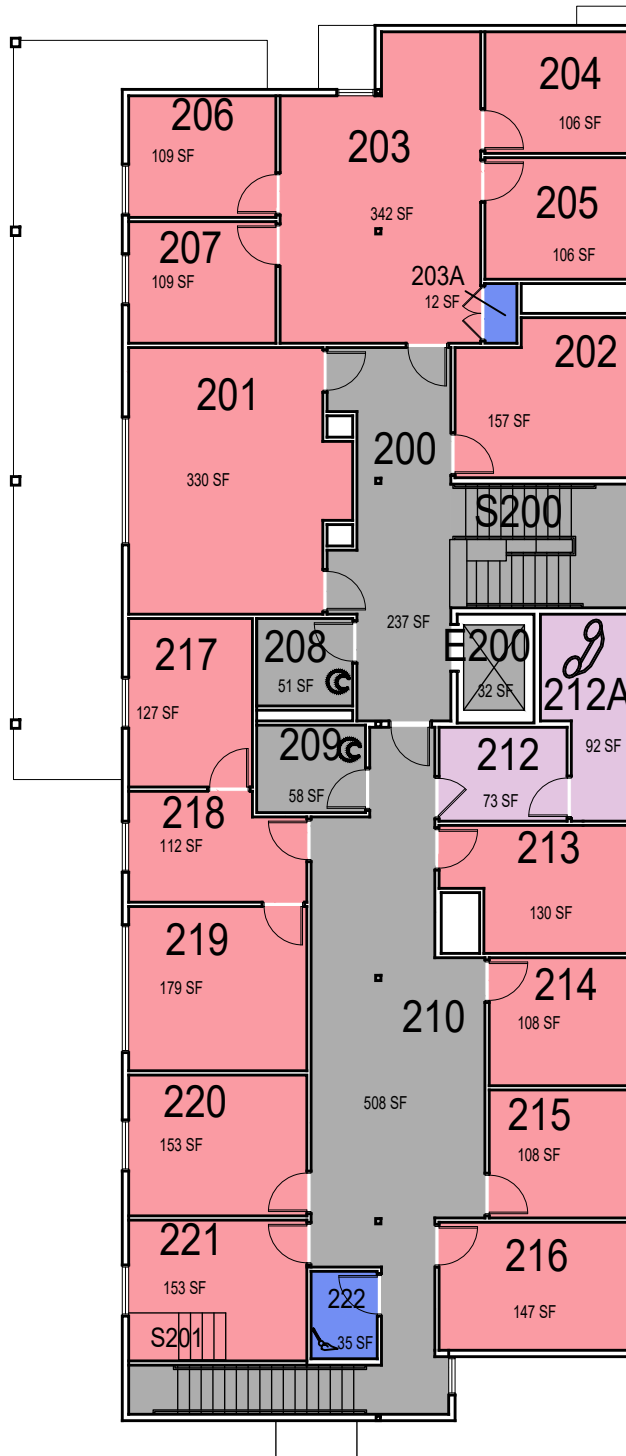

University Housing

Floor 1

FACILITIES MANAGEMENT AND DEVELOPMENT

Space Data http://afd.calpoly.edu/facilities/spacefacility/space_data.asp

000 UNASSIGN	400 STUDY	800 HEALTH
100 CLASS	500 SPECIAL	900 RESIDENTIAL
200 LAB	600 GENERAL	
300 OFFICE	700 SUPPORT	

Room Use

March 2022

1" = 15'

University Housing

Floor 2

FACILITIES MANAGEMENT AND DEVELOPMENT

Space Data http://afd.calpoly.edu/facilities/spacefacility/space_data.asp

000 UNASSIGN	400 STUDY	800 HEALTH
100 CLASS	500 SPECIAL	900 RESIDENTIAL
200 LAB	600 GENERAL	
300 OFFICE	700 SUPPORT	

Room Use

March 2022

1" = 15'