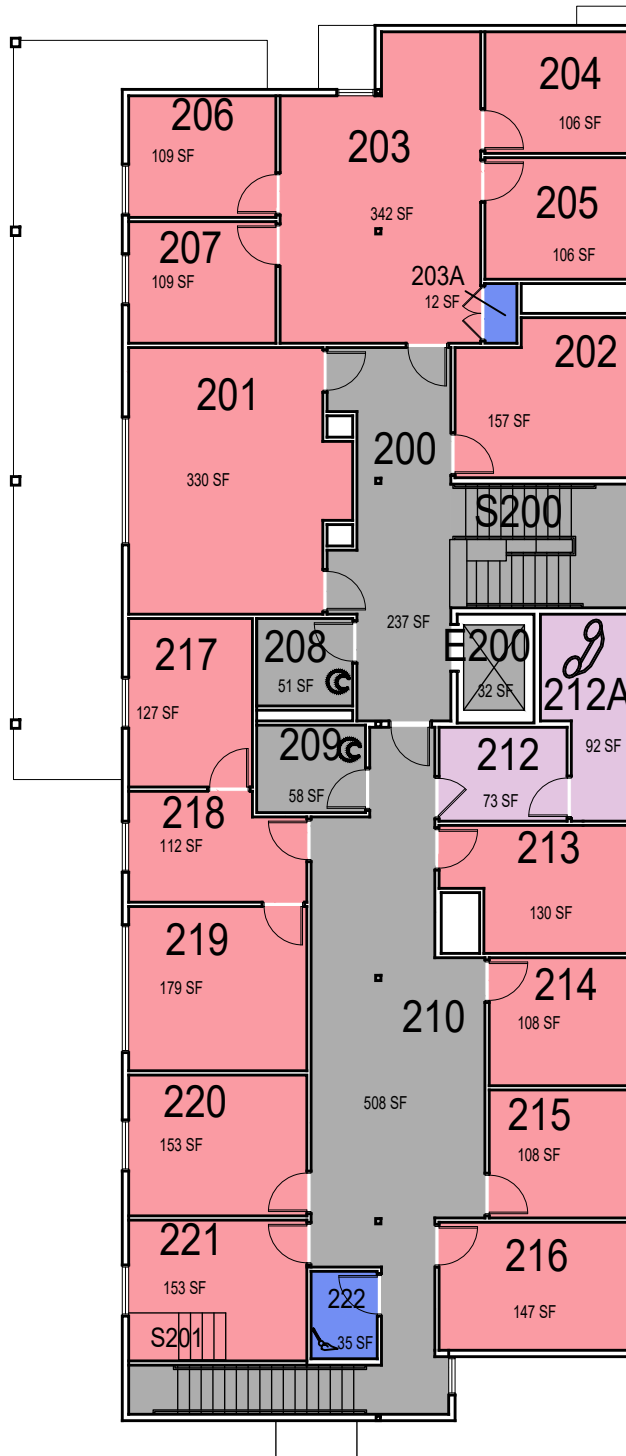

# University Housing

Floor 1  
Space Data [http://afd.calpoly.edu/facilities/spacefacility/space\\_data.asp](http://afd.calpoly.edu/facilities/spacefacility/space_data.asp)

FACILITIES MANAGEMENT AND DEVELOPMENT

000 UNASSIGN	400 STUDY	800 HEALTH
100 CLASS	500 SPECIAL	900 RESIDENTIAL
200 LAB	600 GENERAL	
300 OFFICE	700 SUPPORT	

Room Use

October 2020

1" = 15'