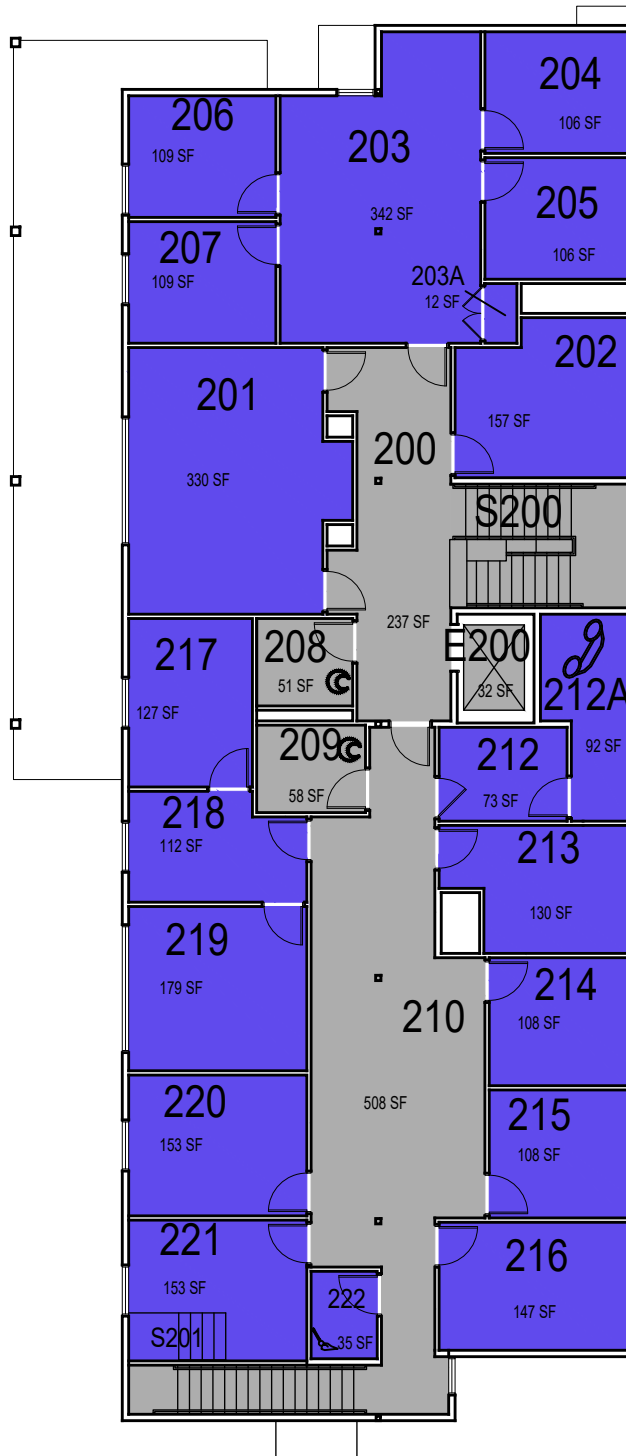

University Housing

Floor 1
Space Data http://afd.calpoly.edu/facilities/spacefacility/space_data.asp

FACILITIES MANAGEMENT AND DEVELOPMENT

00000 UNASSIGN	107500 OCOB	120000 ACAD AFRS	137500 UNIV DEV
102500 CAFES	110000 CLA	120400 ITS	140000 STUD AFRS
105000 CAED	112500 CENG	121300 DIV/INCL	145000 PRESIDENT
117500 CSM	125000 AFD	150000 UNIV SUP	

College/Division

October 2020

1" = 15'

University Housing

Floor 2
Space Data http://afd.calpoly.edu/facilities/spacefacility/space_data.asp

FACILITIES MANAGEMENT AND DEVELOPMENT

00000 UNASSIGN	107500 OCOB	120000 ACAD AFRS	137500 UNIV DEV
102500 CAFES	110000 CLA	120400 ITS	140000 STUD AFRS
105000 CAED	112500 CENG	121300 DIV/INCL	145000 PRESIDENT
117500 CSM	125000 AFD	150000 UNIV SUP	

College/Division

October 2020

1" = 15'