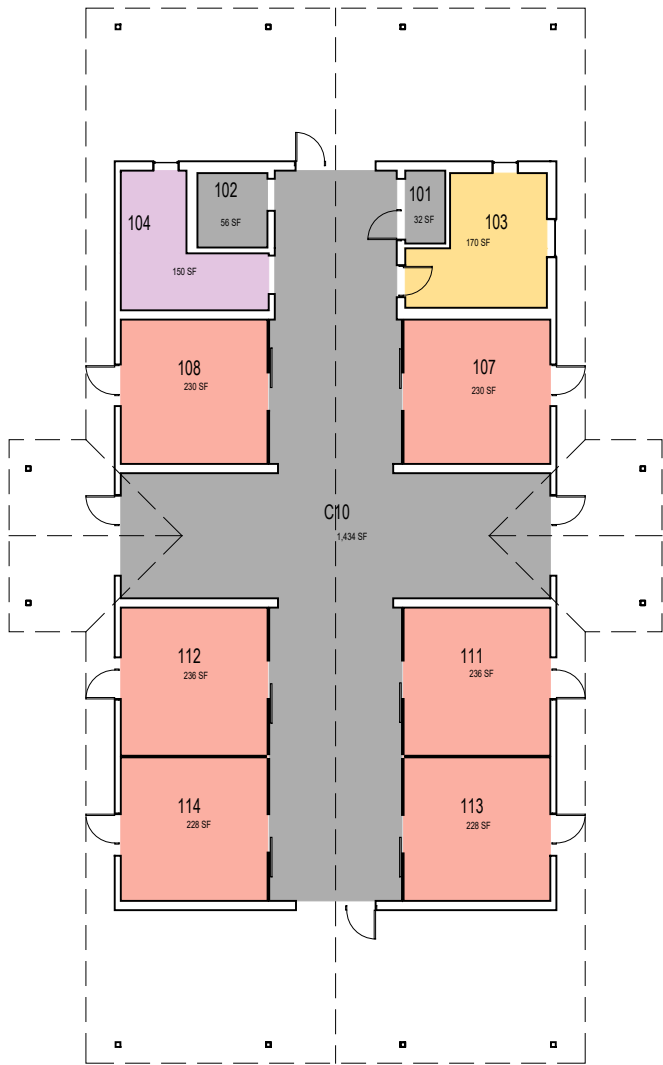

**032-A Floor 1  
Pavilion**

Oppenheimer Family Equine  
Center  
032-A Pavilion

FACILITIES MANAGEMENT AND DEVELOPMENT

Space Data [http://afd.calpoly.edu/facilities/spacefacility/space\\_data.asp](http://afd.calpoly.edu/facilities/spacefacility/space_data.asp)

000 UNASSIGN	400 STUDY	800 HEALTH
100 CLASS	500 SPECIAL	900 RESIDENTIAL
200 LAB	600 GENERAL	
300 OFFICE	700 SUPPORT	

Room Use

March 2022

1:50

**032-D Floor 1  
Foaling Barn**

**032-M Floor 1  
Stallion Barn**