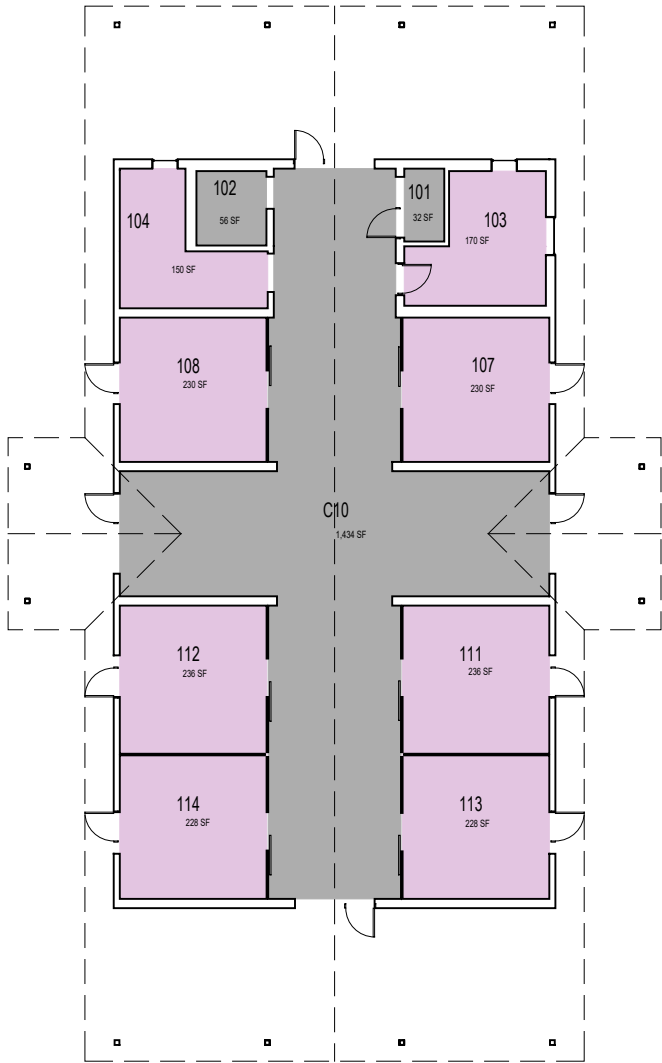

Oppenheimer Family Equine Center
032-C Breeding & 032-D Fouling Barns

00000 UNASSIGN	107500 OCOB	120000 ACAD AFRS	137500 UNIV DEV	120600 RESEARCH
102500 CAFES	110000 CLA	120400 ITS	140000 STUD AFRS	120800 ENROLL
105000 CAED	112500 CENG	121300 DIV/INCL	145000 PRESIDENT	130000 PERSON
117500 CSM	125000 AFD	150000 UNIV SUP	160000 COM&MARK	

March 2022

1:20