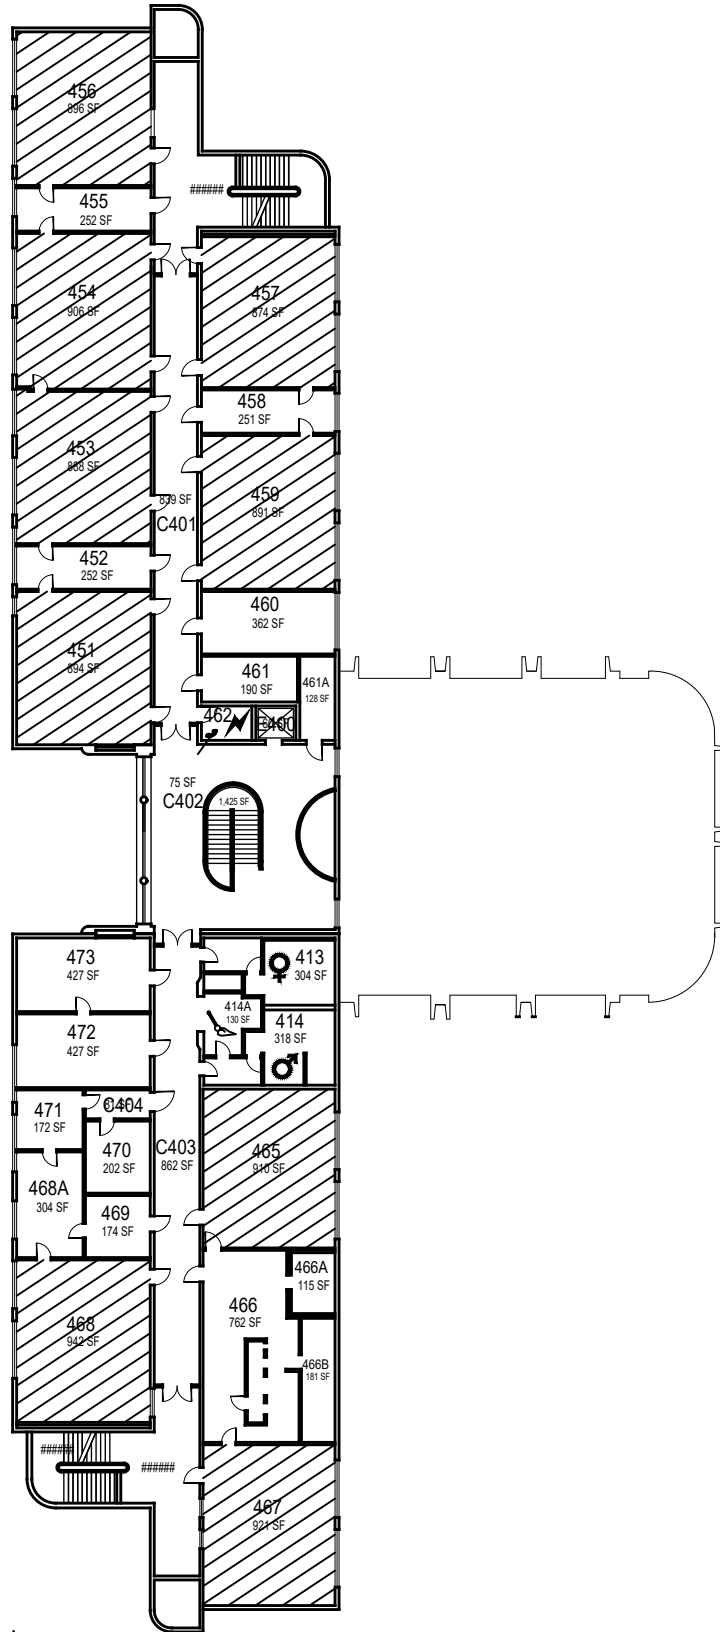

Clyde P. Fisher Science

Floor 2 - Ground
Space Data http://afd.calpoly.edu/facilities/spacefacility/space_data.asp

CAL POLY

Clyde P. Fisher Science

Floor 3
Space Data http://afd.calpoly.edu/facilities/spacefacility/space_data.asp

FACILITIES MANAGEMENT AND DEVELOPMENT

October 2020

1"=40'

CAL POLY

Clyde P. Fisher Science

Floor 4 - Top

Space Data http://afd.calpoly.edu/facilities/spacefacility/space_data.asp

FACILITIES MANAGEMENT AND DEVELOPMENT

October 2020

1"=40'