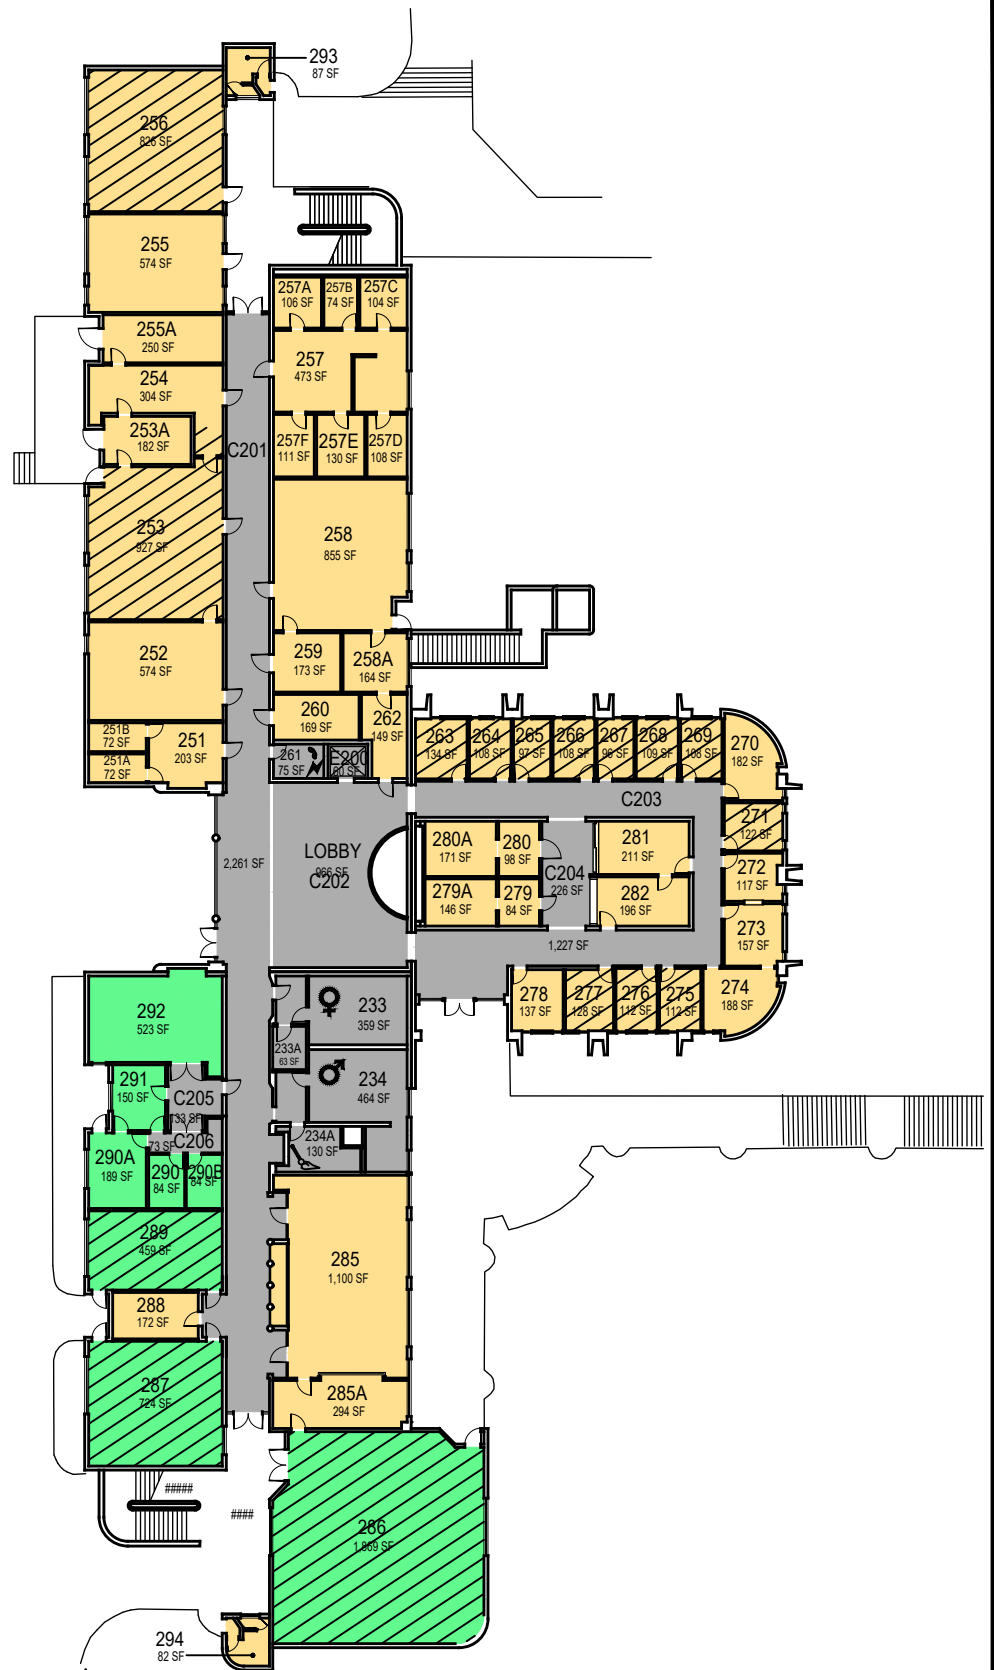

Clyde P. Fisher Science

Floor 1 - Base
 Space Data http://afd.calpoly.edu/facilities/spacefacility/space_data.asp

00000 UNASSIGN	107500 OCOB	120000 ACAD AFRS	137500 UNIV DEV
102500 CAFES	110000 CLA	120400 ITS	140000 STUD AFRS
105000 CAED	112500 CENG	121300 DIV/INCL	145000 PRESIDENT
117500 CSM	125000 AFD	150000 UNIV SUP	

October 2020

1"=40'

CAL POLY

Clyde P. Fisher Science

Floor 2 - Ground

Space Data http://afd.calpoly.edu/facilities/spacefacility/space_data.asp

FACILITIES MANAGEMENT AND DEVELOPMENT

00000 UNASSIGN	107500 OCOB	120000 ACAD AFRS	137500 UNIV DEV
102500 CAFES	110000 CLA	120400 ITS	140000 STUD AFRS
105000 CAED	112500 CENG	121300 DIV/INCL	145000 PRESIDENT
117500 CSM	125000 AFD	150000 UNIV SUP	

October 2020

1"=40'

College/Division

Clyde P. Fisher Science

Floor 3
 Space Data http://afd.calpoly.edu/facilities/spacefacility/space_data.asp

FACILITIES MANAGEMENT AND DEVELOPMENT

00000 UNASSIGN	107500 OCOB	120000 ACAD AFRS	137500 UNIV DEV
102500 CAFES	110000 CLA	120400 ITS	140000 STUD AFRS
105000 CAED	112500 CENG	121300 DIV/INCL	145000 PRESIDENT
117500 CSM	125000 AFD	150000 UNIV SUP	

College/Division

October 2020

1"=40'