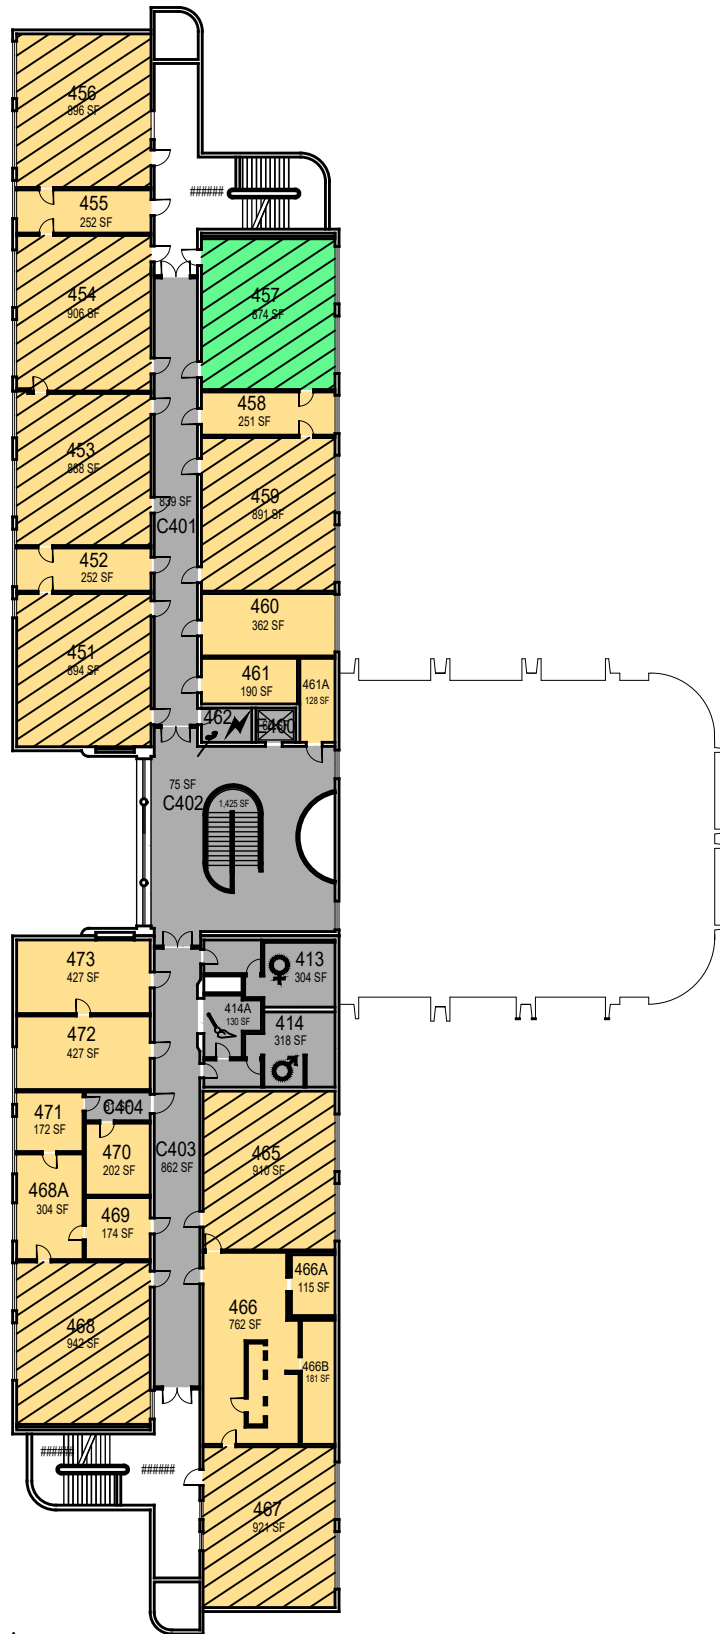

Clyde P. Fisher Science

Floor 1 - Base
 Space Data http://afd.calpoly.edu/facilities/spacefacility/space_data.asp

00000 UNASSIGN	107500 OCOB	120000 ACAD AFRS	137500 UNIV DEV
102500 CAFES	110000 CLA	120400 ITS	140000 STUD AFRS
105000 CAED	112500 CENG	121300 DIV/INCL	145000 PRESIDENT
117500 CSM	125000 AFD	150000 UNIV SUP	

October 2020

1"=40'

CAL POLY

Clyde P. Fisher Science

Floor 2 - Ground

Space Data http://afd.calpoly.edu/facilities/spacefacility/space_data.asp

FACILITIES MANAGEMENT AND DEVELOPMENT

00000 UNASSIGN	107500 OCOB	120000 ACAD AFRS	137500 UNIV DEV
102500 CAFES	110000 CLA	120400 ITS	140000 STUD AFRS
105000 CAED	112500 CENG	121300 DIV/INCL	145000 PRESIDENT
117500 CSM	125000 AFD	150000 UNIV SUP	

October 2020

1"=40'

College/Division

Clyde P. Fisher Science

Floor 3
 Space Data http://afd.calpoly.edu/facilities/spacefacility/space_data.asp

FACILITIES MANAGEMENT AND DEVELOPMENT

00000 UNASSIGN	107500 OCOB	120000 ACAD AFRS	137500 UNIV DEV
102500 CAFES	110000 CLA	120400 ITS	140000 STUD AFRS
105000 CAED	112500 CENG	121300 DIV/INCL	145000 PRESIDENT
117500 CSM	125000 AFD	150000 UNIV SUP	

October 2020

1"=40'

College/Division

CAL POLY

Clyde P. Fisher Science

Floor 4 - Top

Space Data http://afd.calpoly.edu/facilities/spacefacility/space_data.asp

FACILITIES MANAGEMENT AND DEVELOPMENT