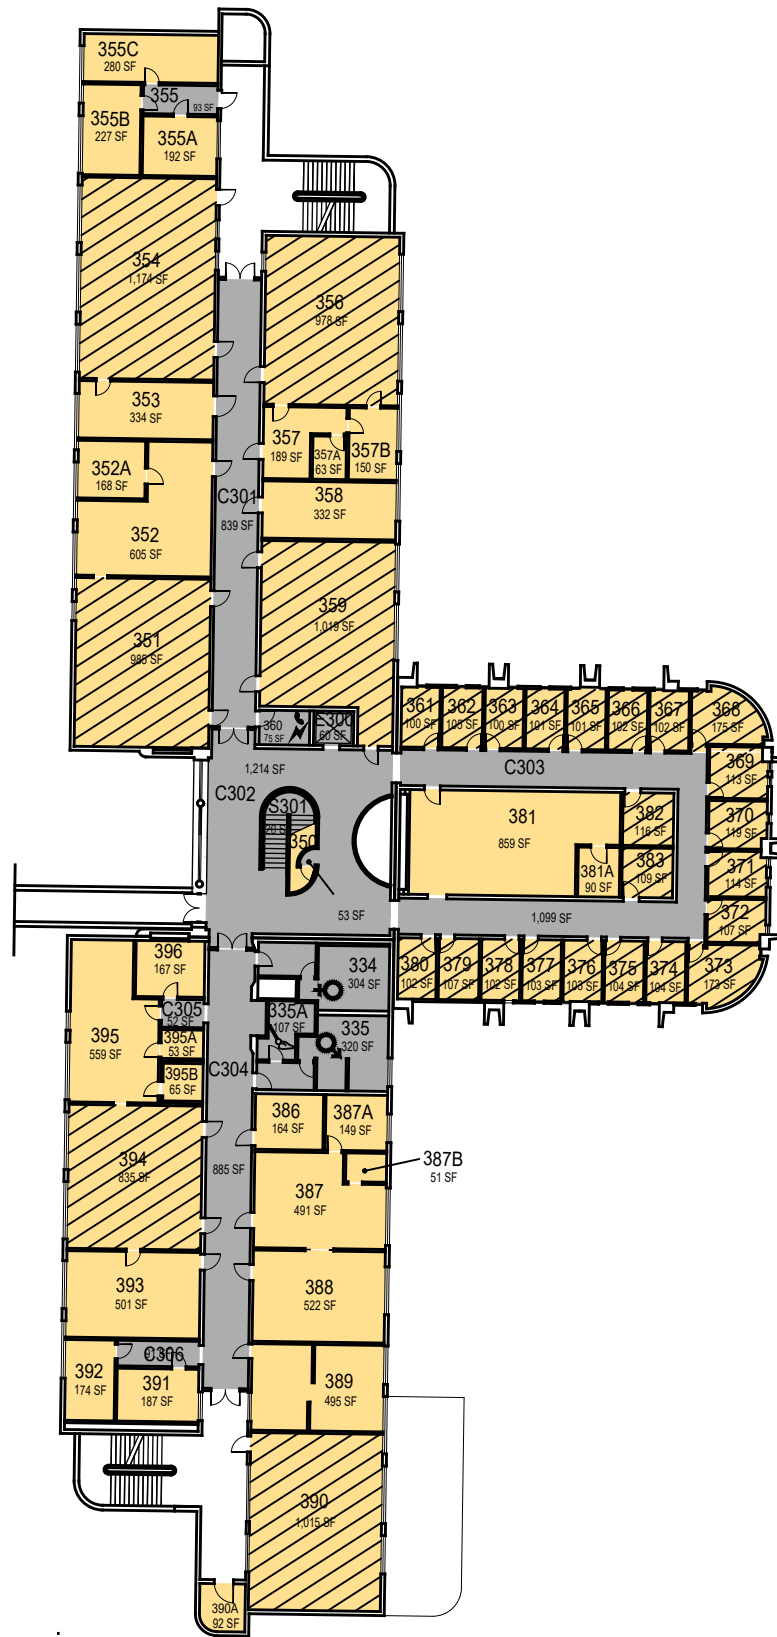

Clyde P. Fisher Science

Floor 1 - Base
 Space Data http://afd.calpoly.edu/facilities/spacefacility/space_data.asp

00000 UNASSIGN	107500 OCOB	120000 ACAD AFRS	137500 UNIV DEV
102500 CAFES	110000 CLA	120400 ITS	140000 STUD AFRS
105000 CAED	112500 CENG	121300 DIV/INCL	145000 PRESIDENT
117500 CSM	125000 AFD	150000 UNIV SUP	

October 2020

1"=40'

CAL POLY

Clyde P. Fisher Science

Floor 2 - Ground

Space Data http://afd.calpoly.edu/facilities/spacefacility/space_data.asp

FACILITIES MANAGEMENT AND DEVELOPMENT

00000 UNASSIGN	107500 OCOB	120000 ACAD AFRS	137500 UNIV DEV
102500 CAFES	110000 CLA	120400 ITS	140000 STUD AFRS
105000 CAED	112500 CENG	121300 DIV/INCL	145000 PRESIDENT
117500 CSM	125000 AFD	150000 UNIV SUP	

October 2020

1"=40'

College/Division

Clyde P. Fisher Science

Floor 3
 Space Data http://afd.calpoly.edu/facilities/spacefacility/space_data.asp

FACILITIES MANAGEMENT AND DEVELOPMENT

00000 UNASSIGN	107500 OCOB	120000 ACAD AFRS	137500 UNIV DEV
102500 CAFES	110000 CLA	120400 ITS	140000 STUD AFRS
105000 CAED	112500 CENG	121300 DIV/INCL	145000 PRESIDENT
117500 CSM	125000 AFD	150000 UNIV SUP	

College/Division

October 2020

1"=40'