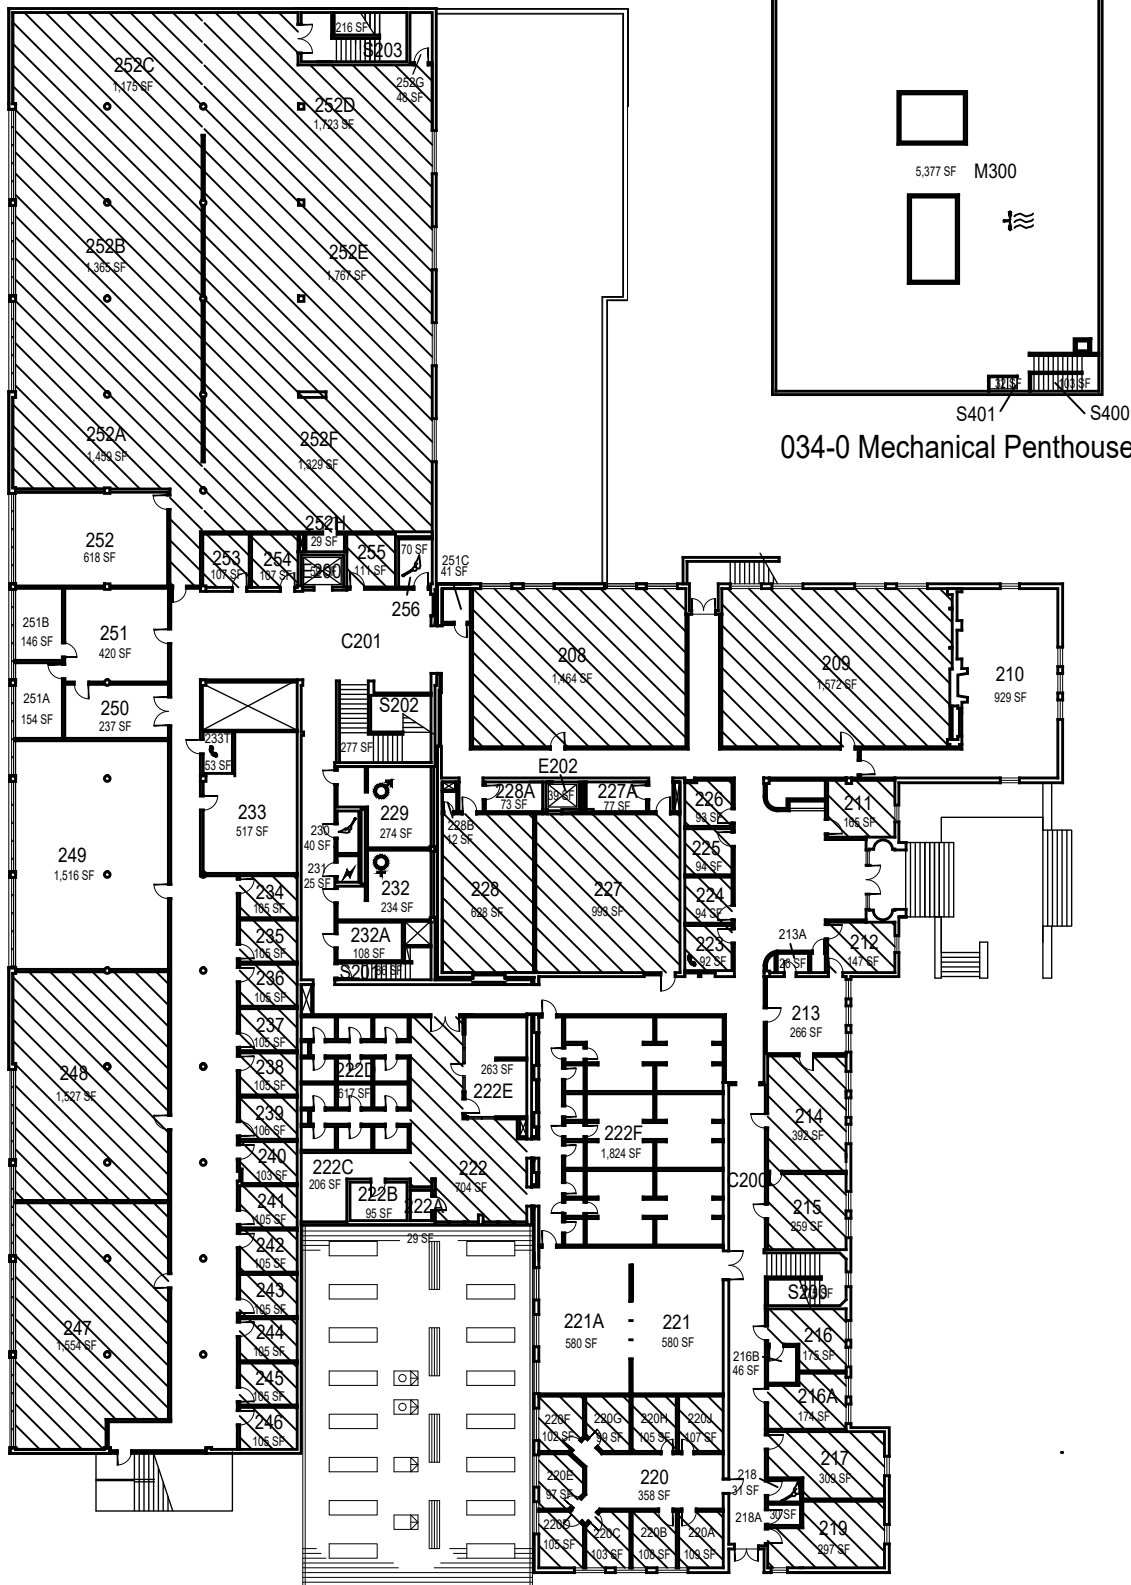

034-A

034-B

034-0

CAL POLY

Walter F. Dexter Building

Floor 1 & Mezzanine
Space Data http://afd.calpoly.edu/facilities/spacefacility/space_data.asp

FACILITIES MANAGEMENT AND DEVELOPMENT

October 2020

1"=40'

034-A

034-0

CAL POLY

Walter F. Dexter Building

Floor 2 & Penthouse
Space Data http://afd.calpoly.edu/facilities/spacefacility/space_data.asp

FACILITIES MANAGEMENT AND DEVELOPMENT

October 2020

1"=40'