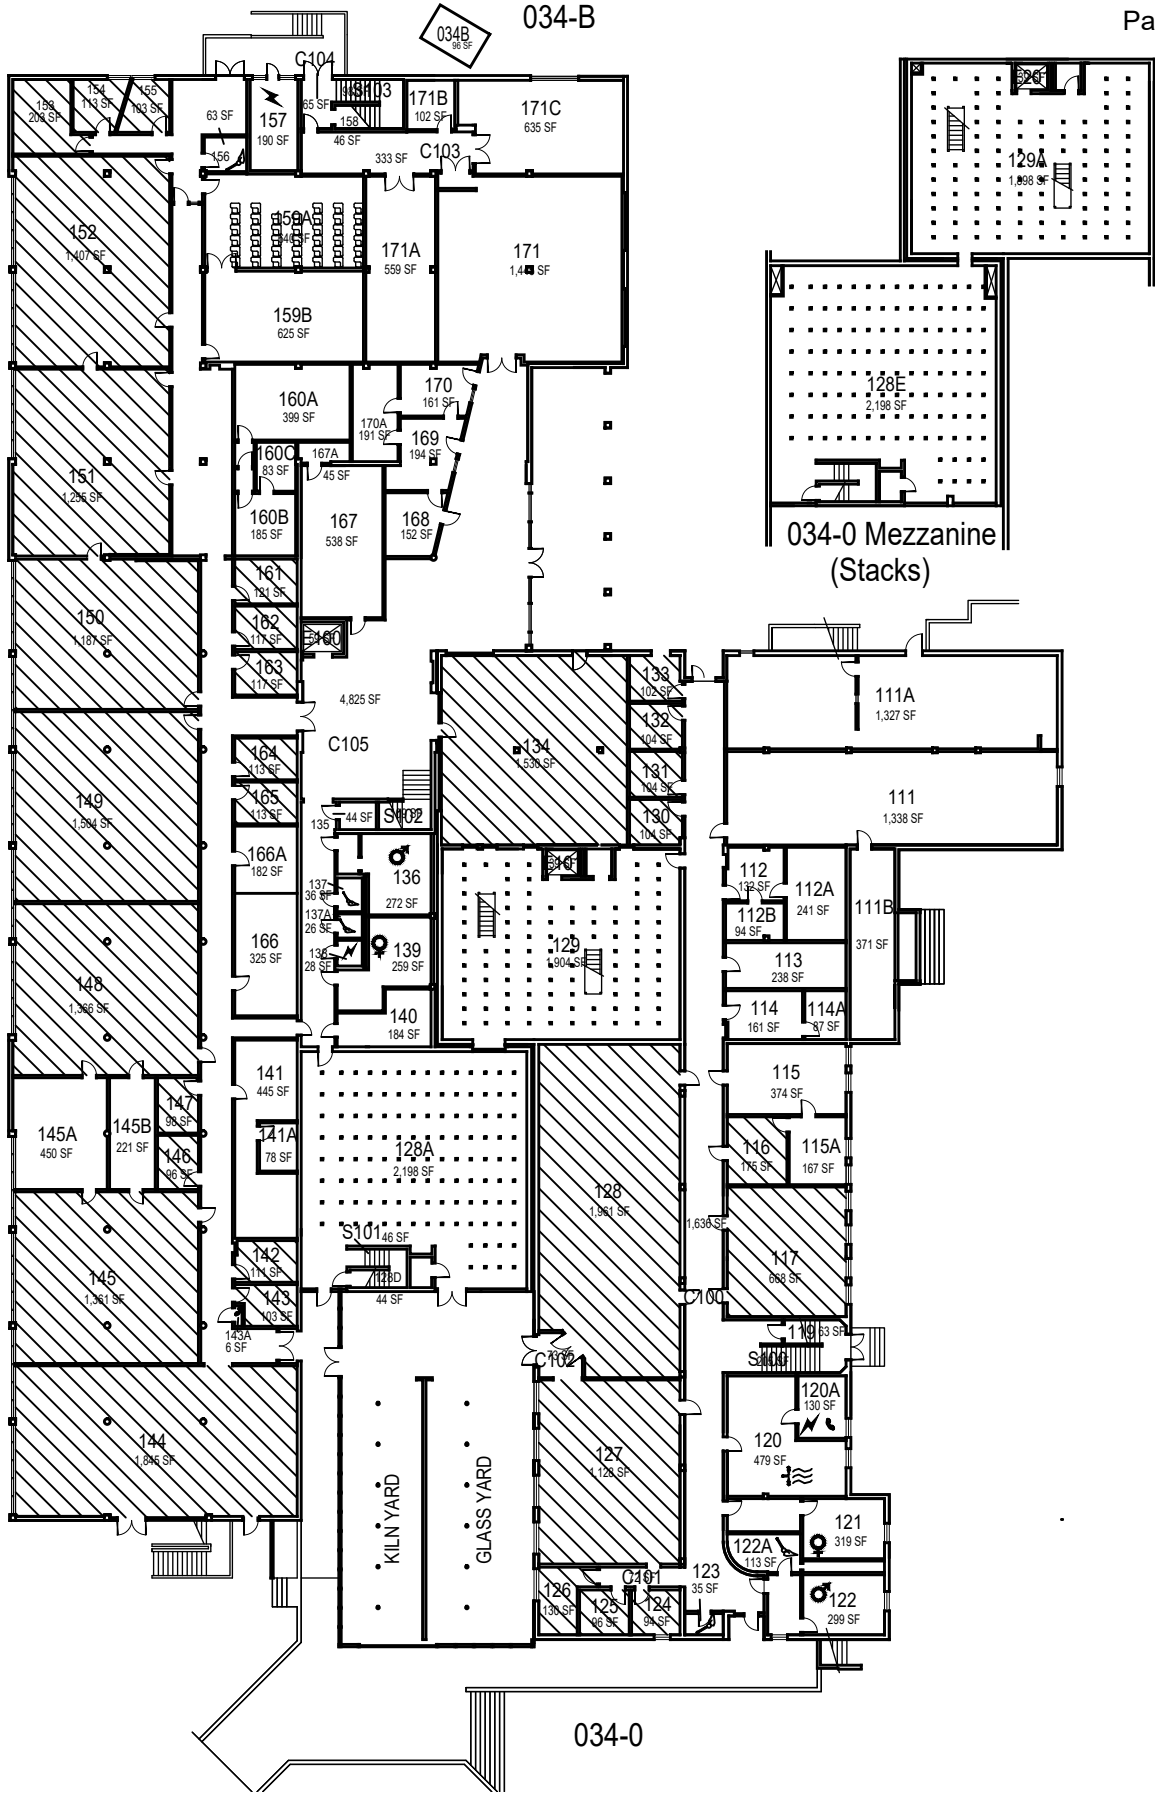

034-A

034-B

034-0

CAL POLY

Walter F. Dexter Building

Floor 1 & Mezzanine
Space Data http://afd.calpoly.edu/facilities/spacefacility/space_data.asp

FACILITIES MANAGEMENT AND DEVELOPMENT

October 2020

1"=40'

034-A

034-0

CAL POLY

Walter F. Dexter Building

Floor 2 & Penthouse
Space Data http://afd.calpoly.edu/facilities/spacefacility/space_data.asp

FACILITIES MANAGEMENT AND DEVELOPMENT

October 2020

1"=40'