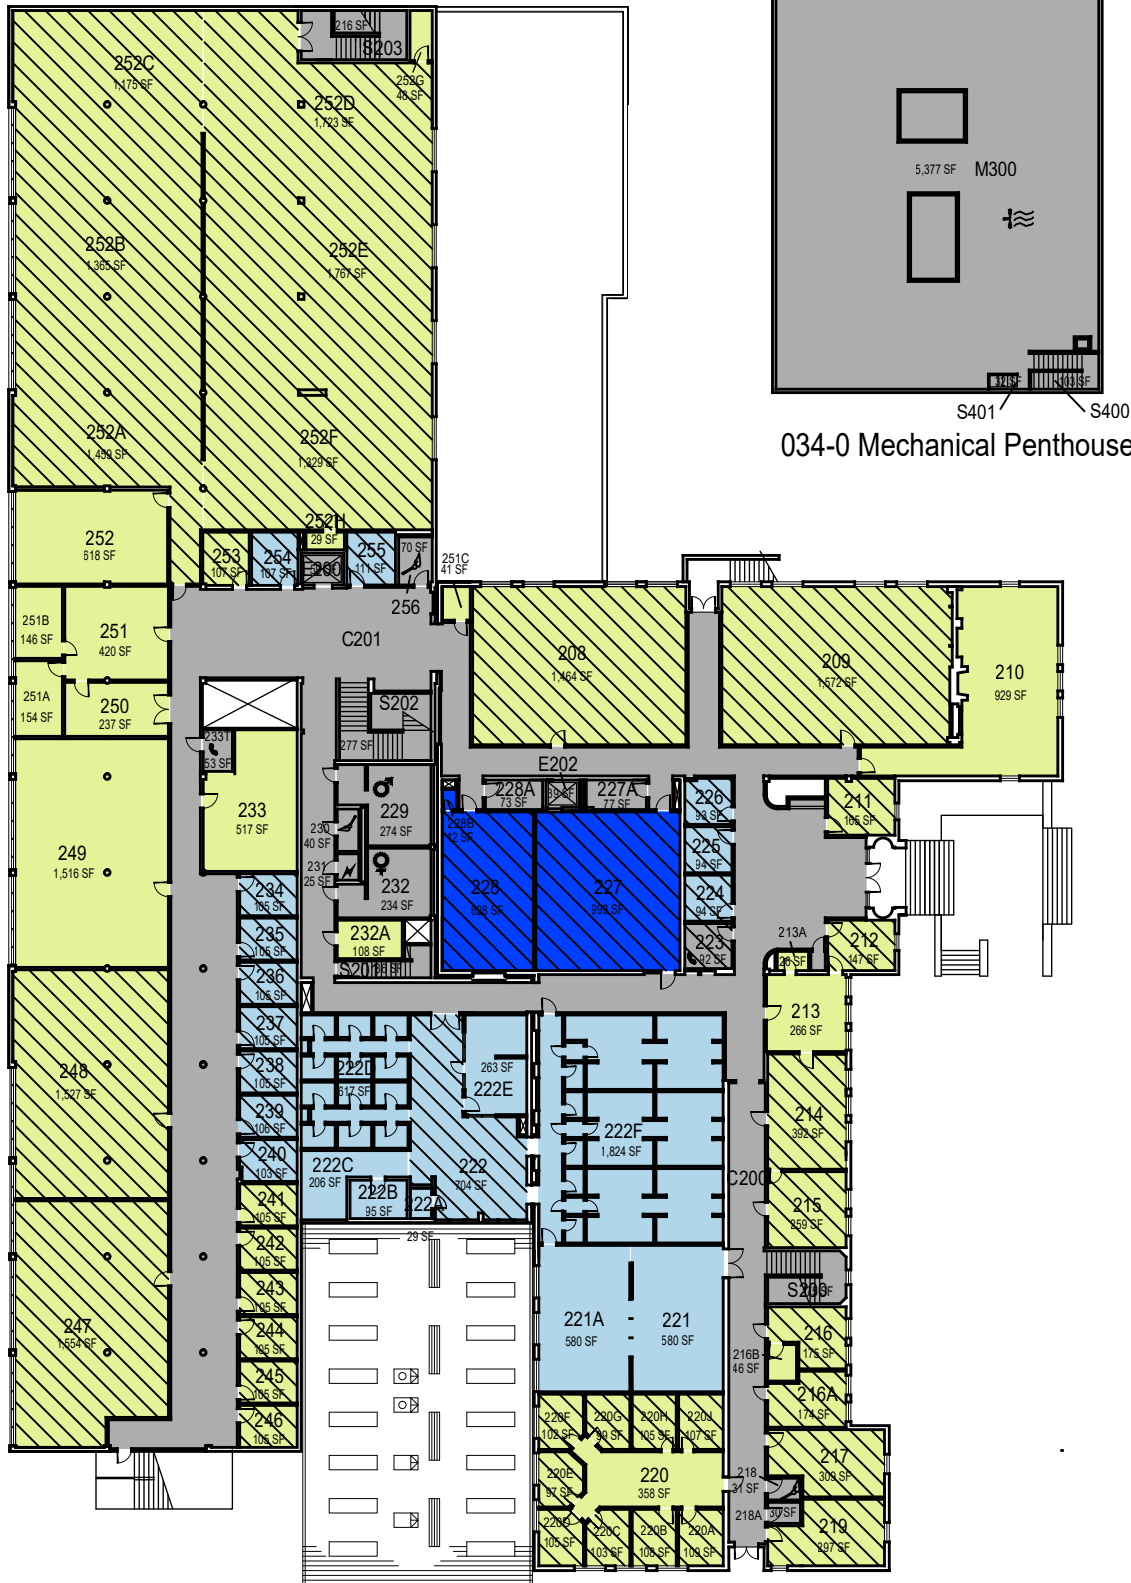

# Walter F. Dexter Building

Floor 1 & Mezzanine

00000 UNASSIGN	107500 OCCOB	120000 ACAD AFRS	137500 UNIV DEV	120600 REDGE
102500 CAFES	110000 CLA	120400 ITS	140000 STUD AFRS	120800 SEM
105000 CAED	112500 CENG	121300 DIV/INCL	145000 PRESIDENT	130000 UNIV PERS
117500 CSM	125000 AFD	150000 UNIV SUP	160000 UCM	

April 2023

1"=40'

034-A

034-0

# Walter F. Dexter Building