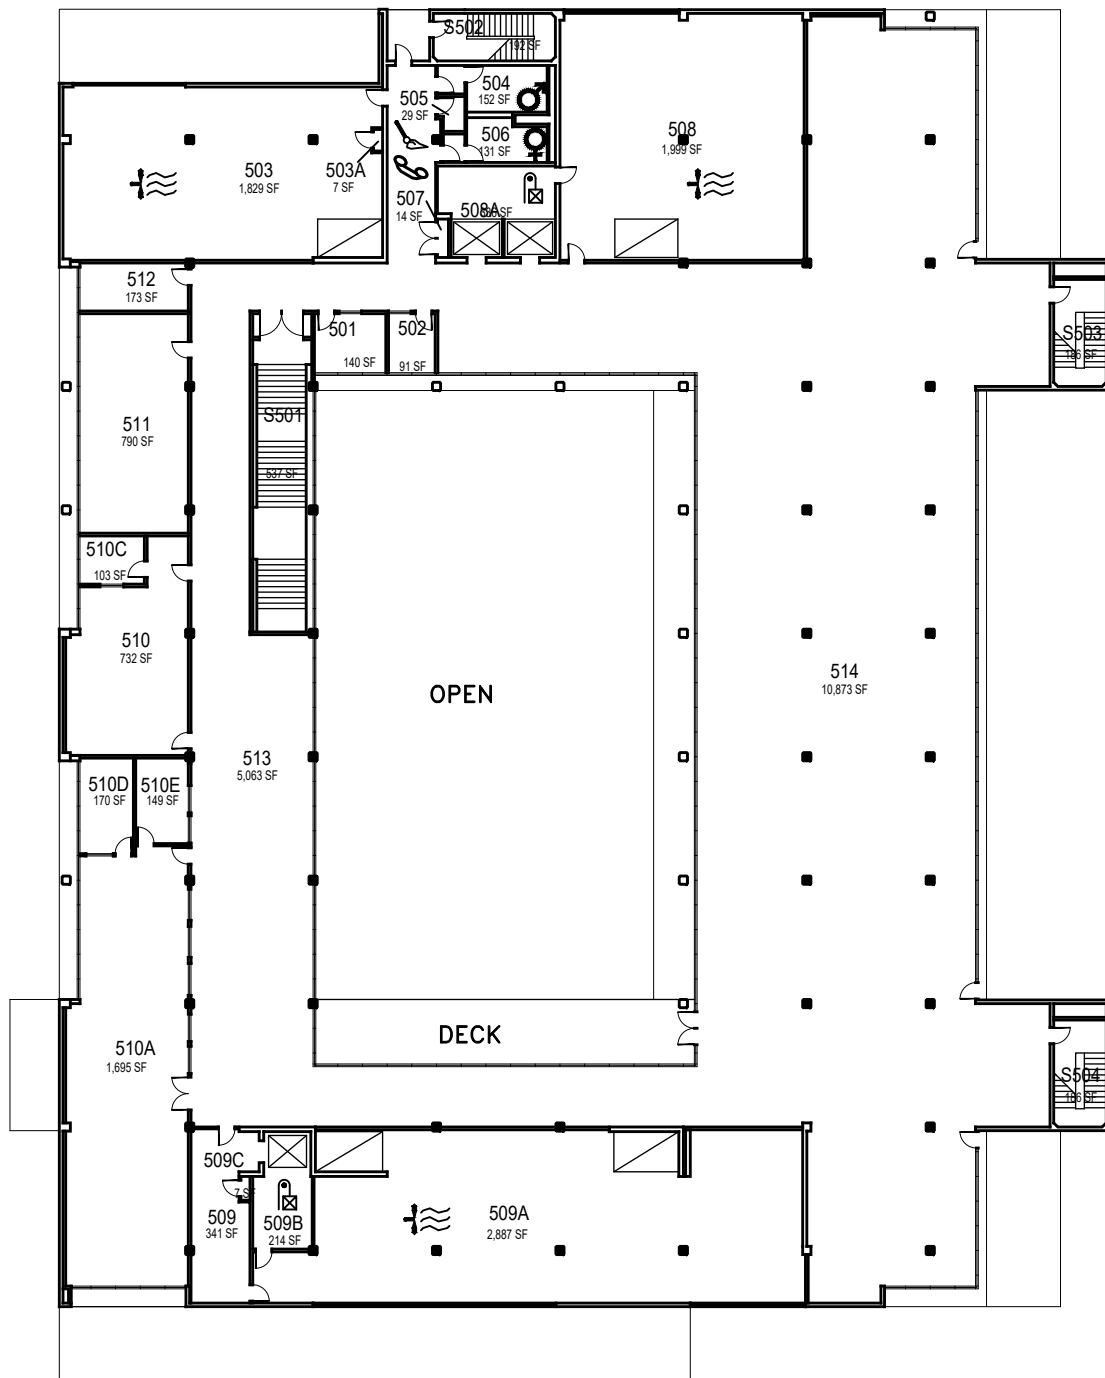

Robert E. Kennedy Library

Floor 1
Space Data http://afd.calpoly.edu/facilities/spacefacility/space_data.asp

CAL POLY

Robert E. Kennedy Library

Floor 2
Space Data http://afd.calpoly.edu/facilities/spacefacility/space_data.asp

FACILITIES MANAGEMENT AND DEVELOPMENT

October 2020

1"=35'

CAL POLY

Robert E. Kennedy Library

Floor 3
Space Data http://afd.calpoly.edu/facilities/spacefacility/space_data.asp

FACILITIES MANAGEMENT AND DEVELOPMENT

October 2020

1"=35'

CAL POLY

Robert E. Kennedy Library

Floor 4
Space Data http://afd.calpoly.edu/facilities/spacefacility/space_data.asp

CAL POLY

Robert E. Kennedy Library

Floor 5
Space Data http://afd.calpoly.edu/facilities/spacefacility/space_data.asp