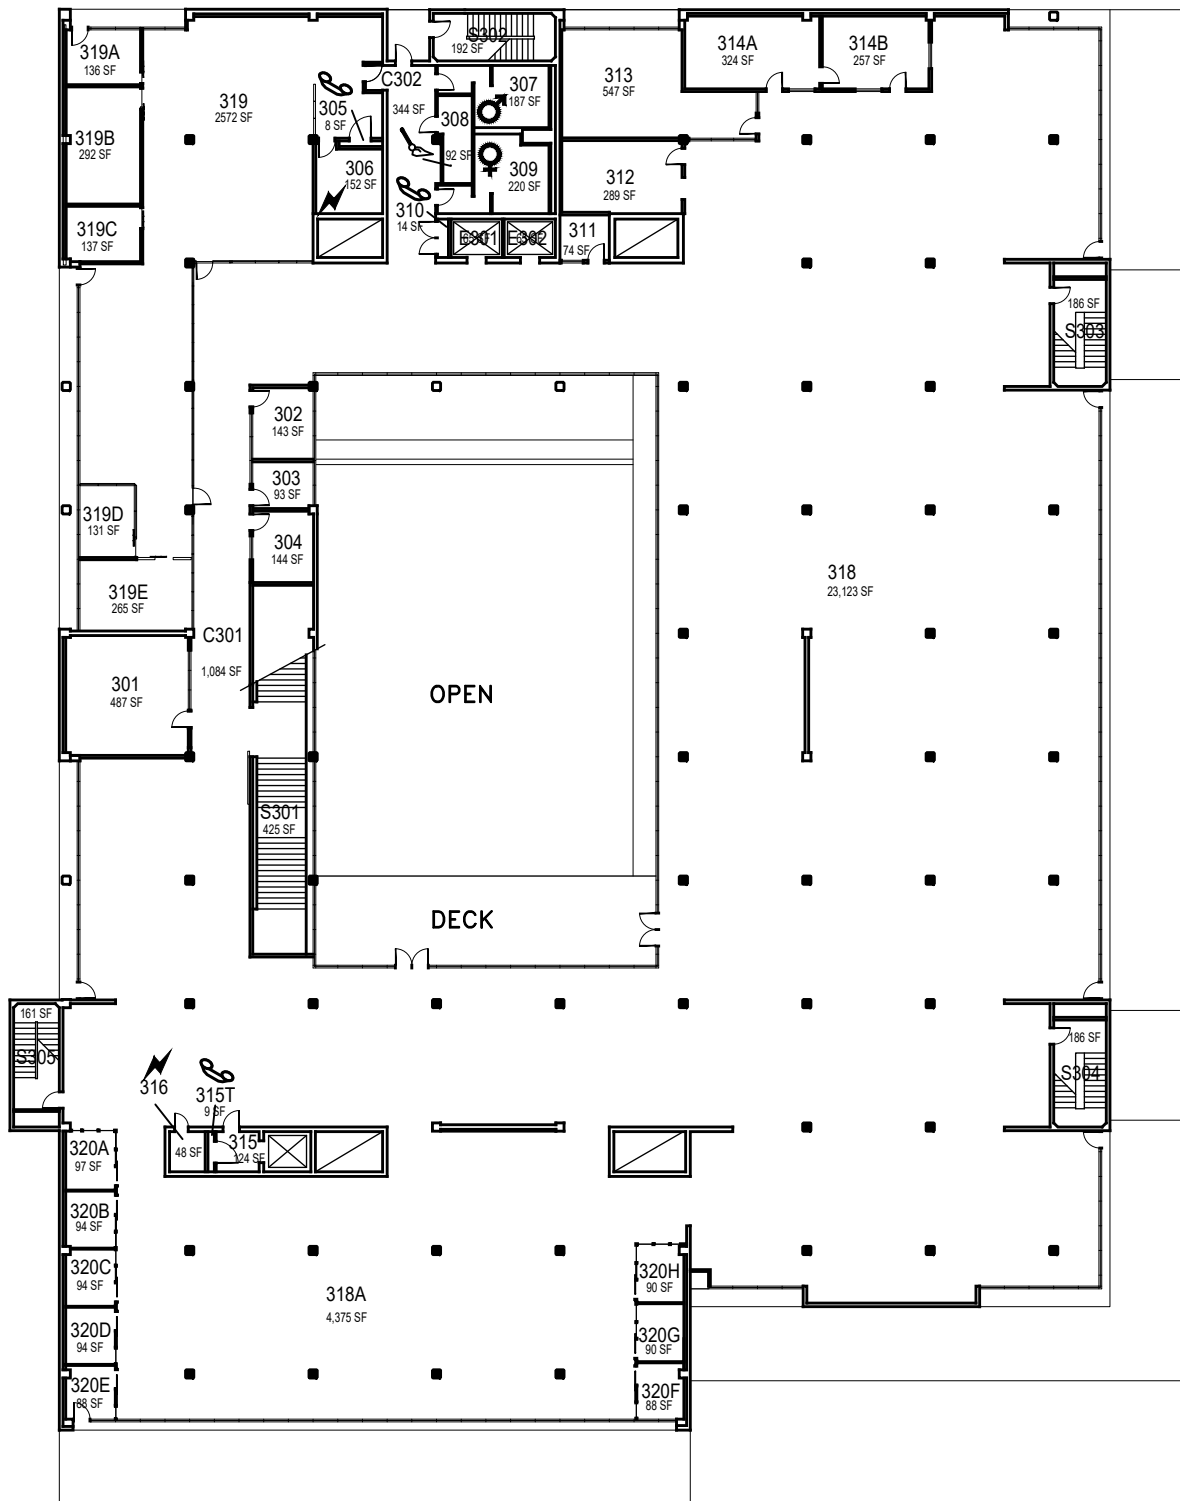

Robert E. Kennedy Library

Floor 1
Space Data http://afd.calpoly.edu/facilities/spacefacility/space_data.asp

CAL POLY

Robert E. Kennedy Library

Floor 2
Space Data http://afd.calpoly.edu/facilities/spacefacility/space_data.asp

FACILITIES MANAGEMENT AND DEVELOPMENT

October 2020

1"=35'

CAL POLY

Robert E. Kennedy Library

Floor 3
Space Data http://afd.calpoly.edu/facilities/spacefacility/space_data.asp

FACILITIES MANAGEMENT AND DEVELOPMENT

October 2020

1"=35'

CAL POLY

Robert E. Kennedy Library

Floor 4
Space Data http://afd.calpoly.edu/facilities/spacefacility/space_data.asp

CAL POLY

Robert E. Kennedy Library

Floor 5
Space Data http://afd.calpoly.edu/facilities/spacefacility/space_data.asp