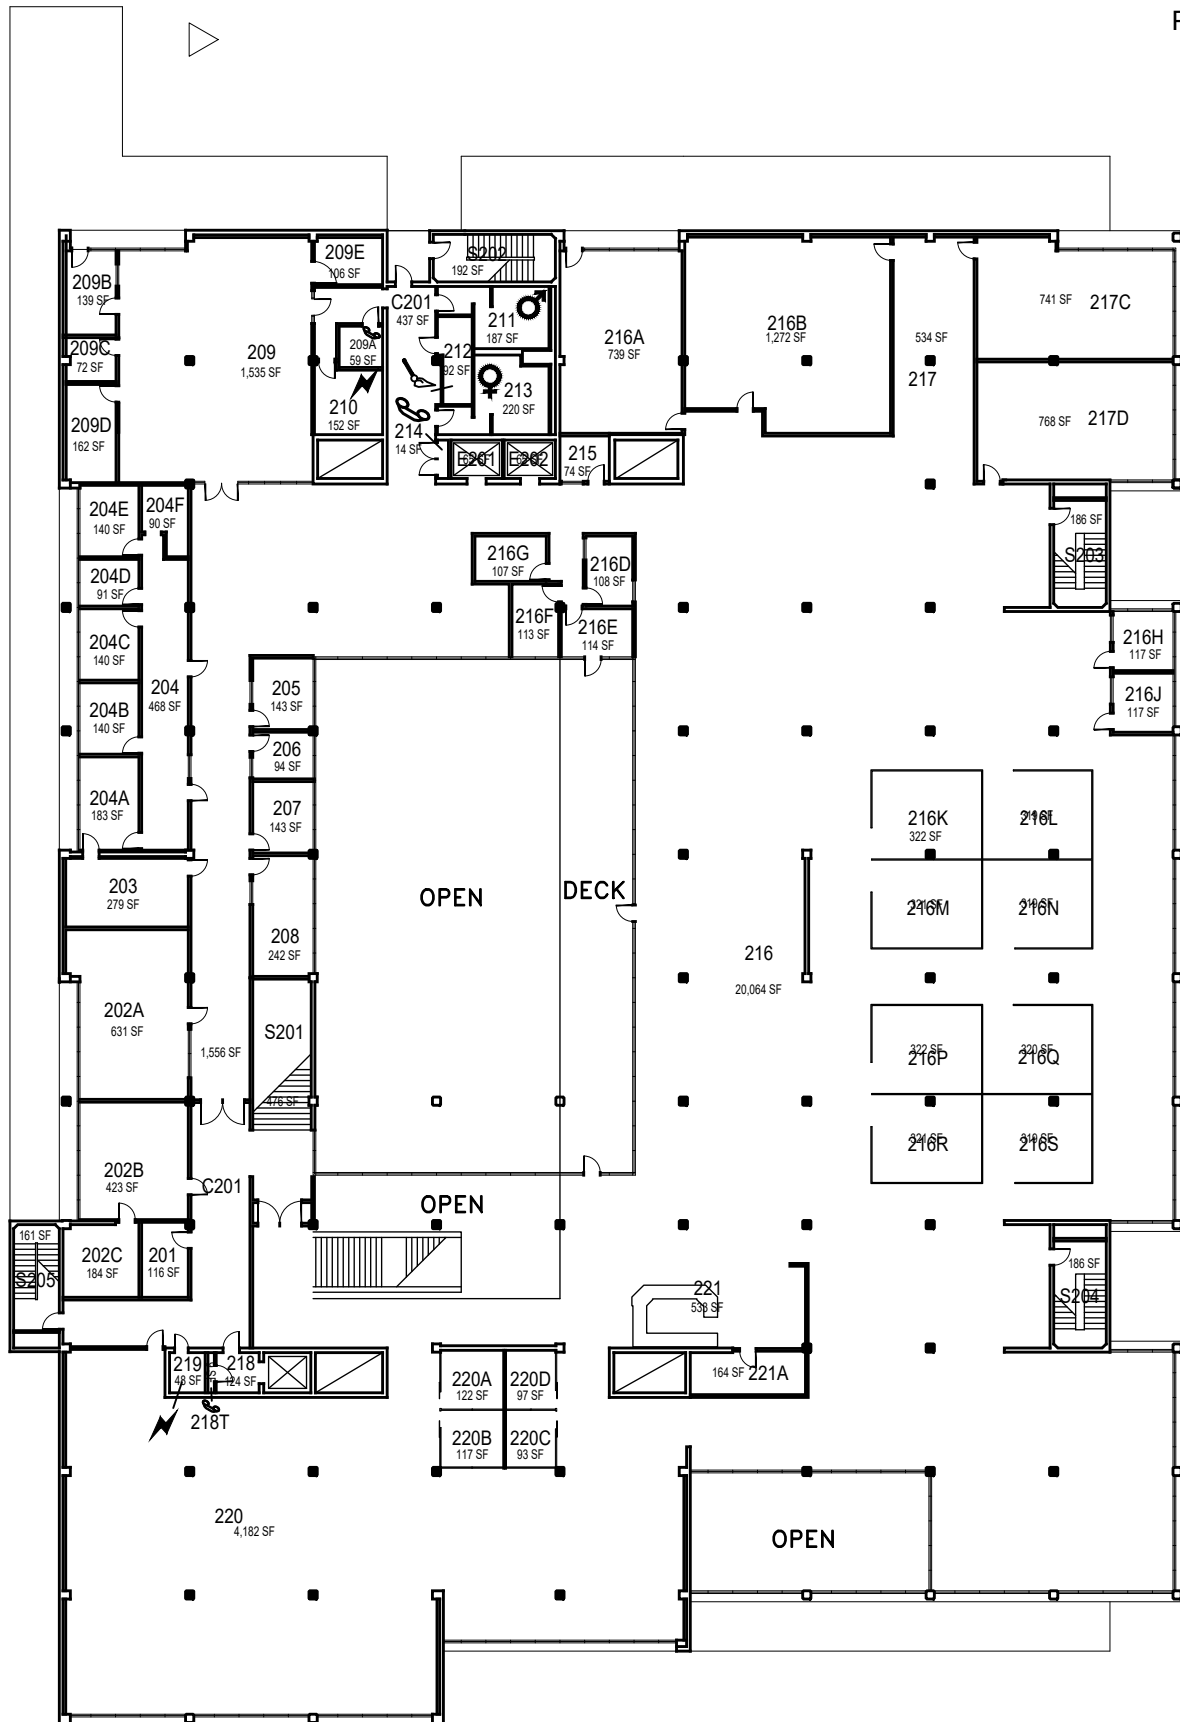

Robert E. Kennedy Library

Floor 1
Space Data http://afd.calpoly.edu/facilities/spacefacility/space_data.asp

CAL POLY

Robert E. Kennedy Library

Floor 2
Space Data http://afd.calpoly.edu/facilities/spacefacility/space_data.asp

FACILITIES MANAGEMENT AND DEVELOPMENT

October 2020

1"=35'

CAL POLY

Robert E. Kennedy Library

Floor 3
Space Data http://afd.calpoly.edu/facilities/spacefacility/space_data.asp

FACILITIES MANAGEMENT AND DEVELOPMENT

October 2020

1"=35'

CAL POLY

Robert E. Kennedy Library

Floor 4
Space Data http://afd.calpoly.edu/facilities/spacefacility/space_data.asp

CAL POLY

Robert E. Kennedy Library

Floor 5
Space Data http://afd.calpoly.edu/facilities/spacefacility/space_data.asp