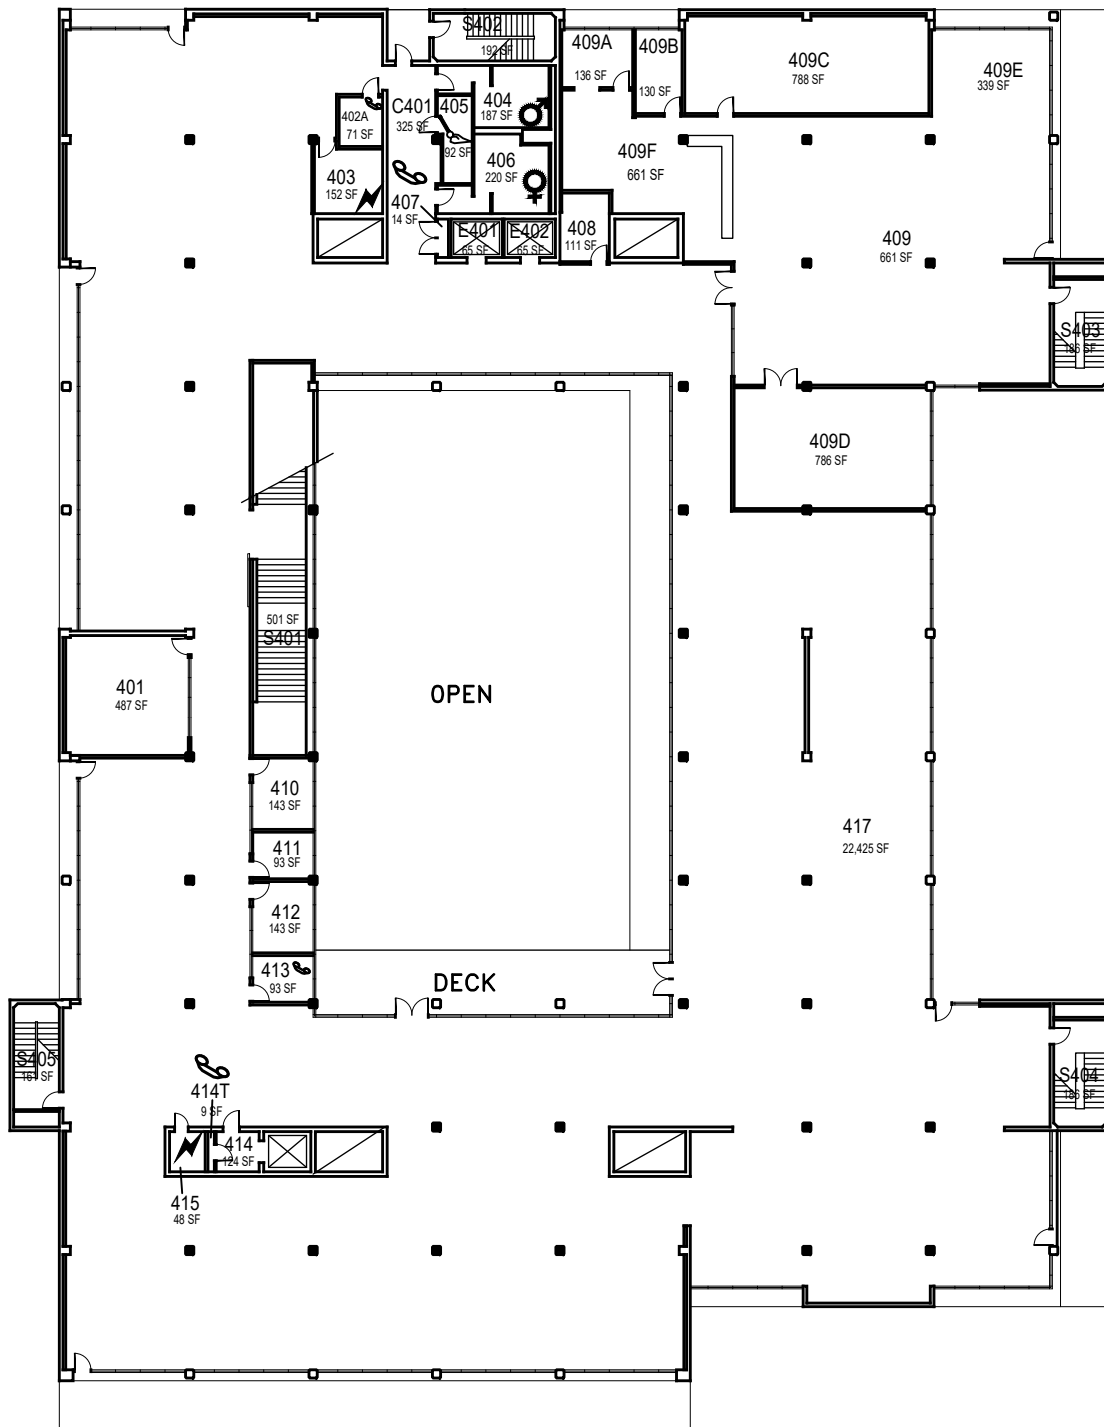

Robert E. Kennedy Library

Floor 1
Space Data http://afd.calpoly.edu/facilities/spacefacility/space_data.asp

CAL POLY

Robert E. Kennedy Library

Floor 2
Space Data http://afd.calpoly.edu/facilities/spacefacility/space_data.asp

FACILITIES MANAGEMENT AND DEVELOPMENT

October 2020

1"=35'

CAL POLY

Robert E. Kennedy Library

Floor 3
Space Data http://afd.calpoly.edu/facilities/spacefacility/space_data.asp

FACILITIES MANAGEMENT AND DEVELOPMENT

October 2020

1"=35'

CAL POLY

Robert E. Kennedy Library

Floor 4
Space Data http://afd.calpoly.edu/facilities/spacefacility/space_data.asp

CAL POLY

Robert E. Kennedy Library

Floor 5
Space Data http://afd.calpoly.edu/facilities/spacefacility/space_data.asp