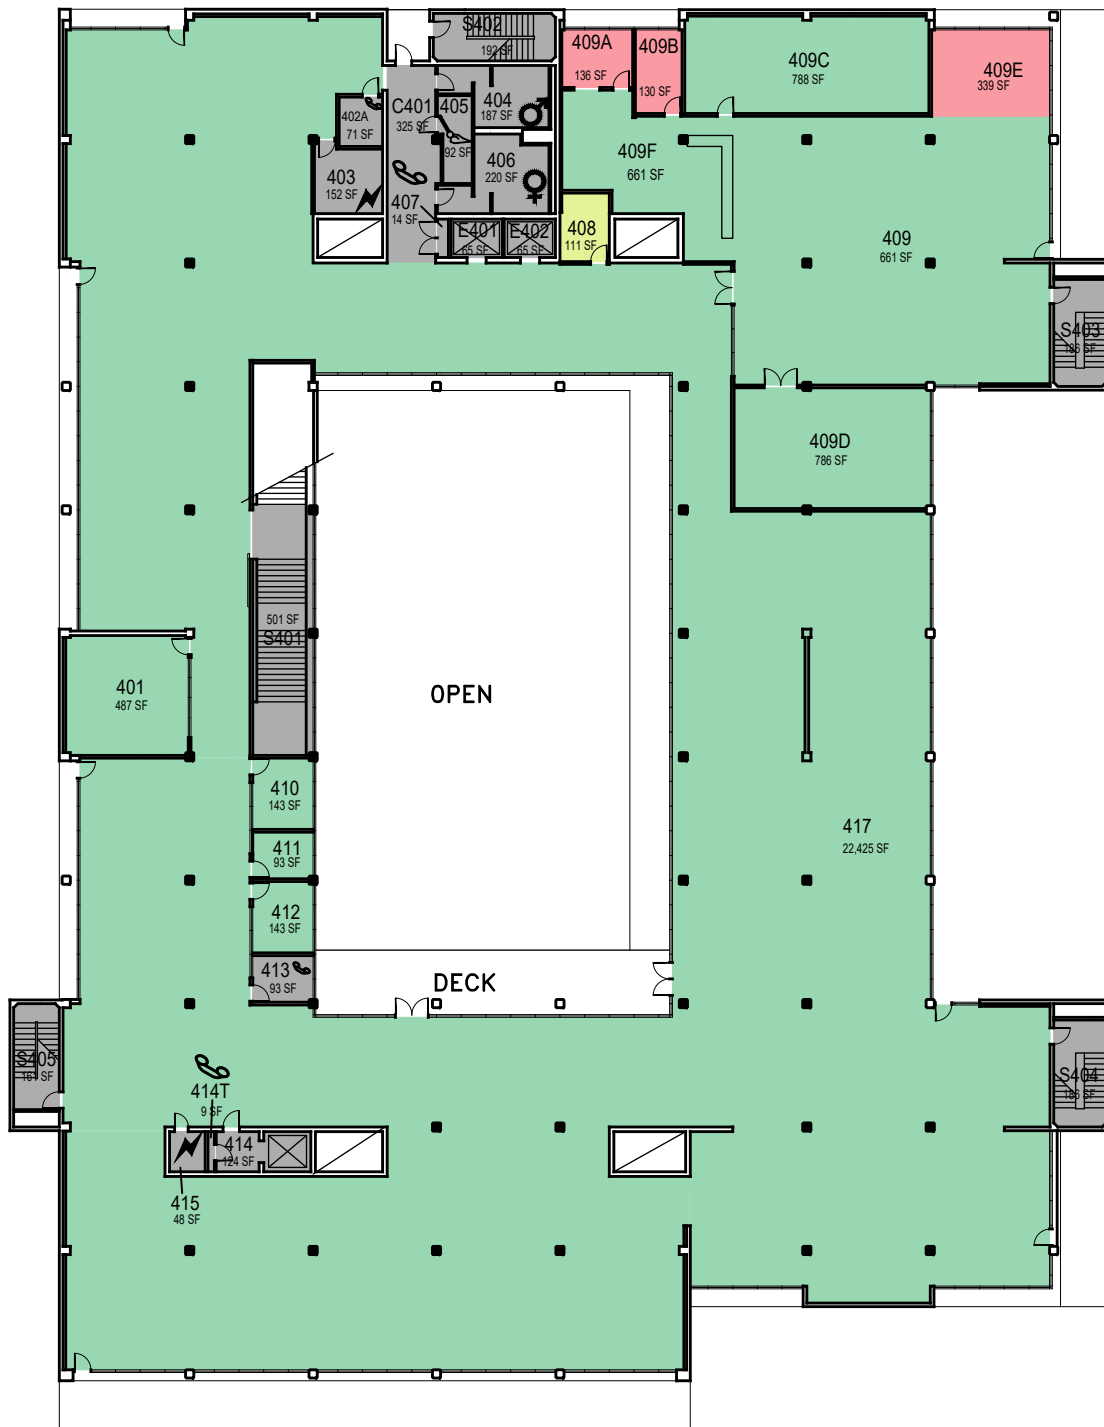

Robert E. Kennedy Library

Floor 3
Space Data http://afd.calpoly.edu/facilities/spacefacility/space_data.asp

FACILITIES MANAGEMENT AND DEVELOPMENT

000 UNASSIGN	400 STUDY	800 HEALTH
100 CLASS	500 SPECIAL	900 RESIDENTIAL
200 LAB	600 GENERAL	
300 OFFICE	700 SUPPORT	

October 2020

1"=35'

Room Use

Robert E. Kennedy Library

Floor 4
Space Data http://afd.calpoly.edu/facilities/spacefacility/space_data.asp

FACILITIES MANAGEMENT AND DEVELOPMENT

000 UNASSIGN	400 STUDY	800 HEALTH
100 CLASS	500 SPECIAL	900 RESIDENTIAL
200 LAB	600 GENERAL	
300 OFFICE	700 SUPPORT	

October 2020

1"=35'

Room Use

Robert E. Kennedy Library

Floor 5
Space Data http://afd.calpoly.edu/facilities/spacefacility/space_data.asp

FACILITIES MANAGEMENT AND DEVELOPMENT

000 UNASSIGN	400 STUDY	800 HEALTH
100 CLASS	500 SPECIAL	900 RESIDENTIAL
200 LAB	600 GENERAL	
300 OFFICE	700 SUPPORT	

October 2020

1"=35'

Room Use