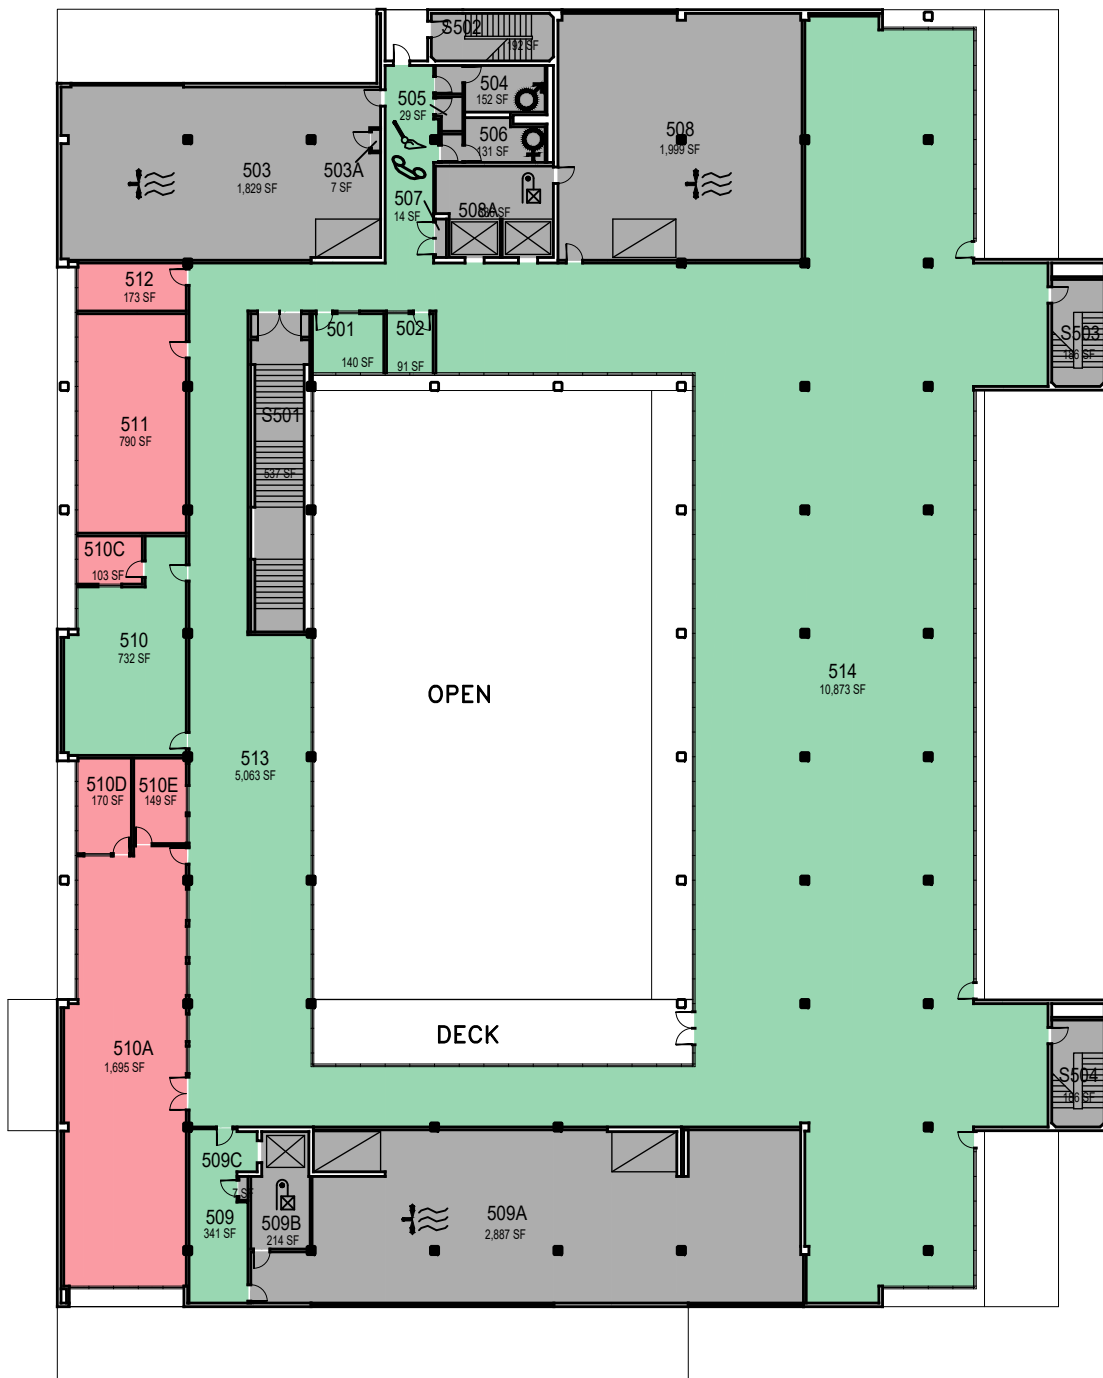

October 2020

1"=35'

Room Use

Robert E. Kennedy Library

Floor 4
Space Data http://afd.calpoly.edu/facilities/spacefacility/space_data.asp

FACILITIES MANAGEMENT AND DEVELOPMENT

000 UNASSIGN	400 STUDY	800 HEALTH
100 CLASS	500 SPECIAL	900 RESIDENTIAL
200 LAB	600 GENERAL	
300 OFFICE	700 SUPPORT	

October 2020

1"=35'

Room Use

Robert E. Kennedy Library

Floor 5
Space Data http://afd.calpoly.edu/facilities/spacefacility/space_data.asp

FACILITIES MANAGEMENT AND DEVELOPMENT

000 UNASSIGN	400 STUDY	800 HEALTH
100 CLASS	500 SPECIAL	900 RESIDENTIAL
200 LAB	600 GENERAL	
300 OFFICE	700 SUPPORT	

October 2020

1"=35'

Room Use