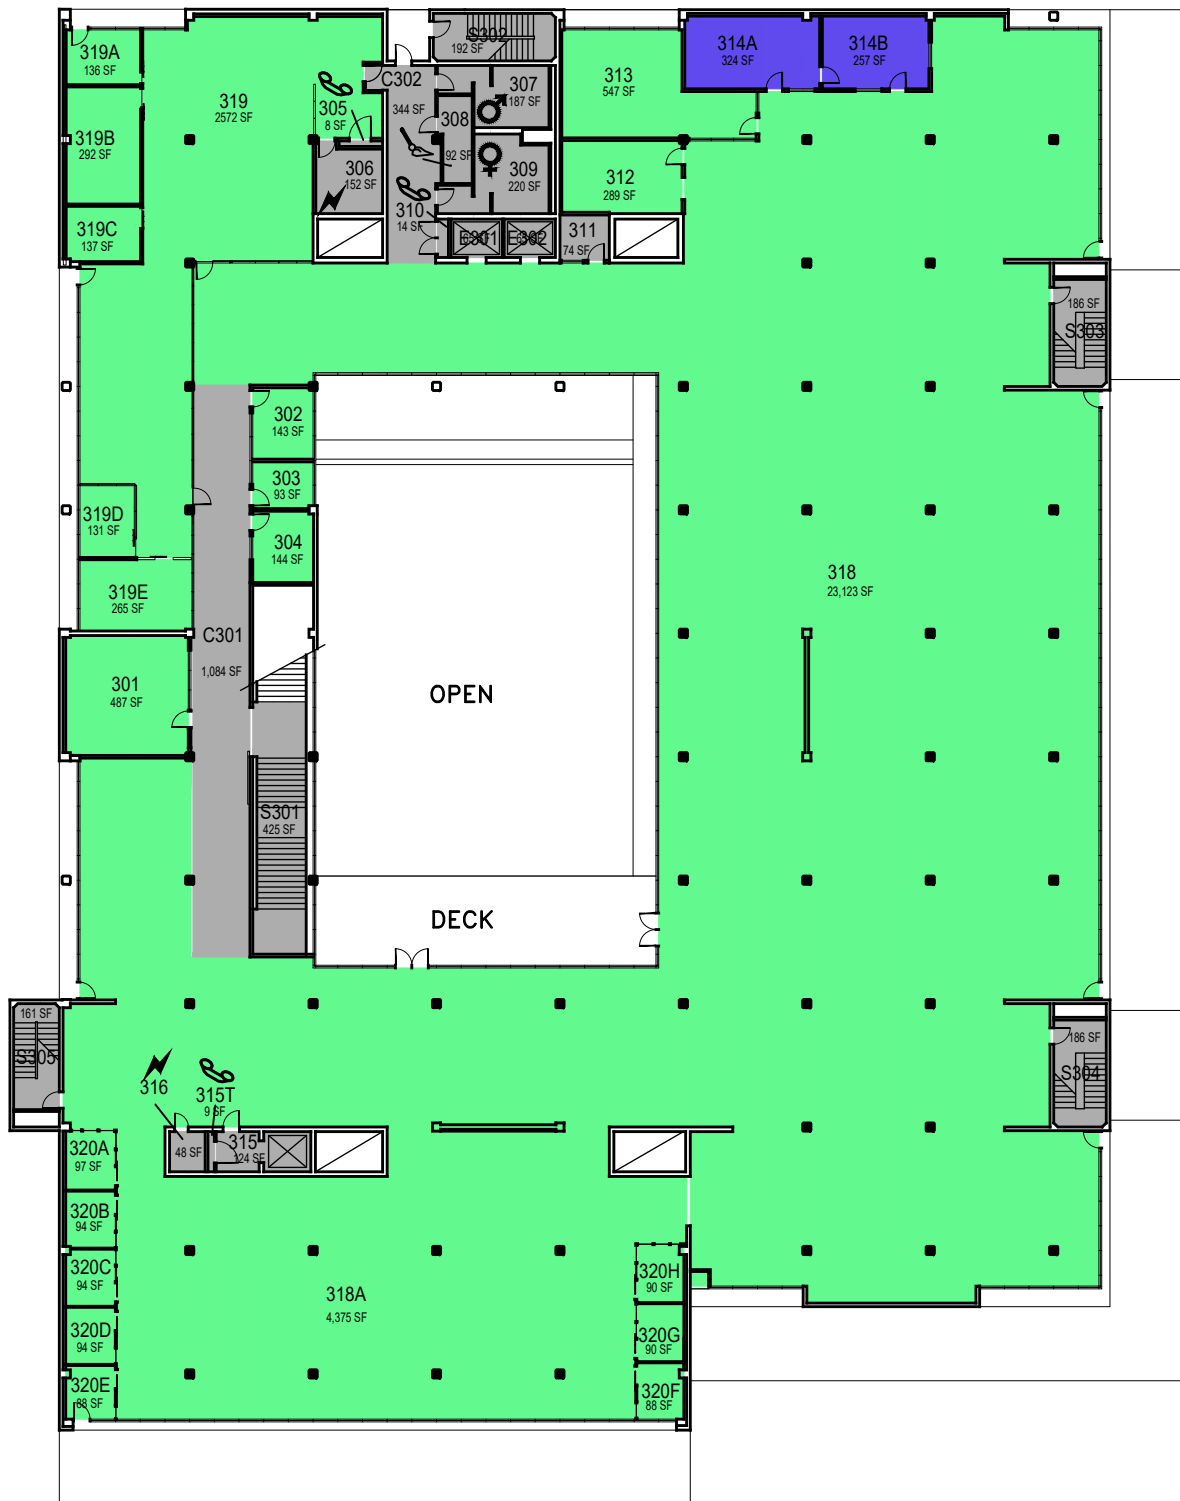

October 2020

1"=35'

College/Division

**CAL POLY**

Robert E. Kennedy Library

Floor 2  
Space Data [http://afd.calpoly.edu/facilities/spacefacility/space\\_data.asp](http://afd.calpoly.edu/facilities/spacefacility/space_data.asp)

October 2020

1"=35'

College/Division

**CAL POLY**

Robert E. Kennedy Library

Floor 3  
Space Data [http://afd.calpoly.edu/facilities/spacefacility/space\\_data.asp](http://afd.calpoly.edu/facilities/spacefacility/space_data.asp)