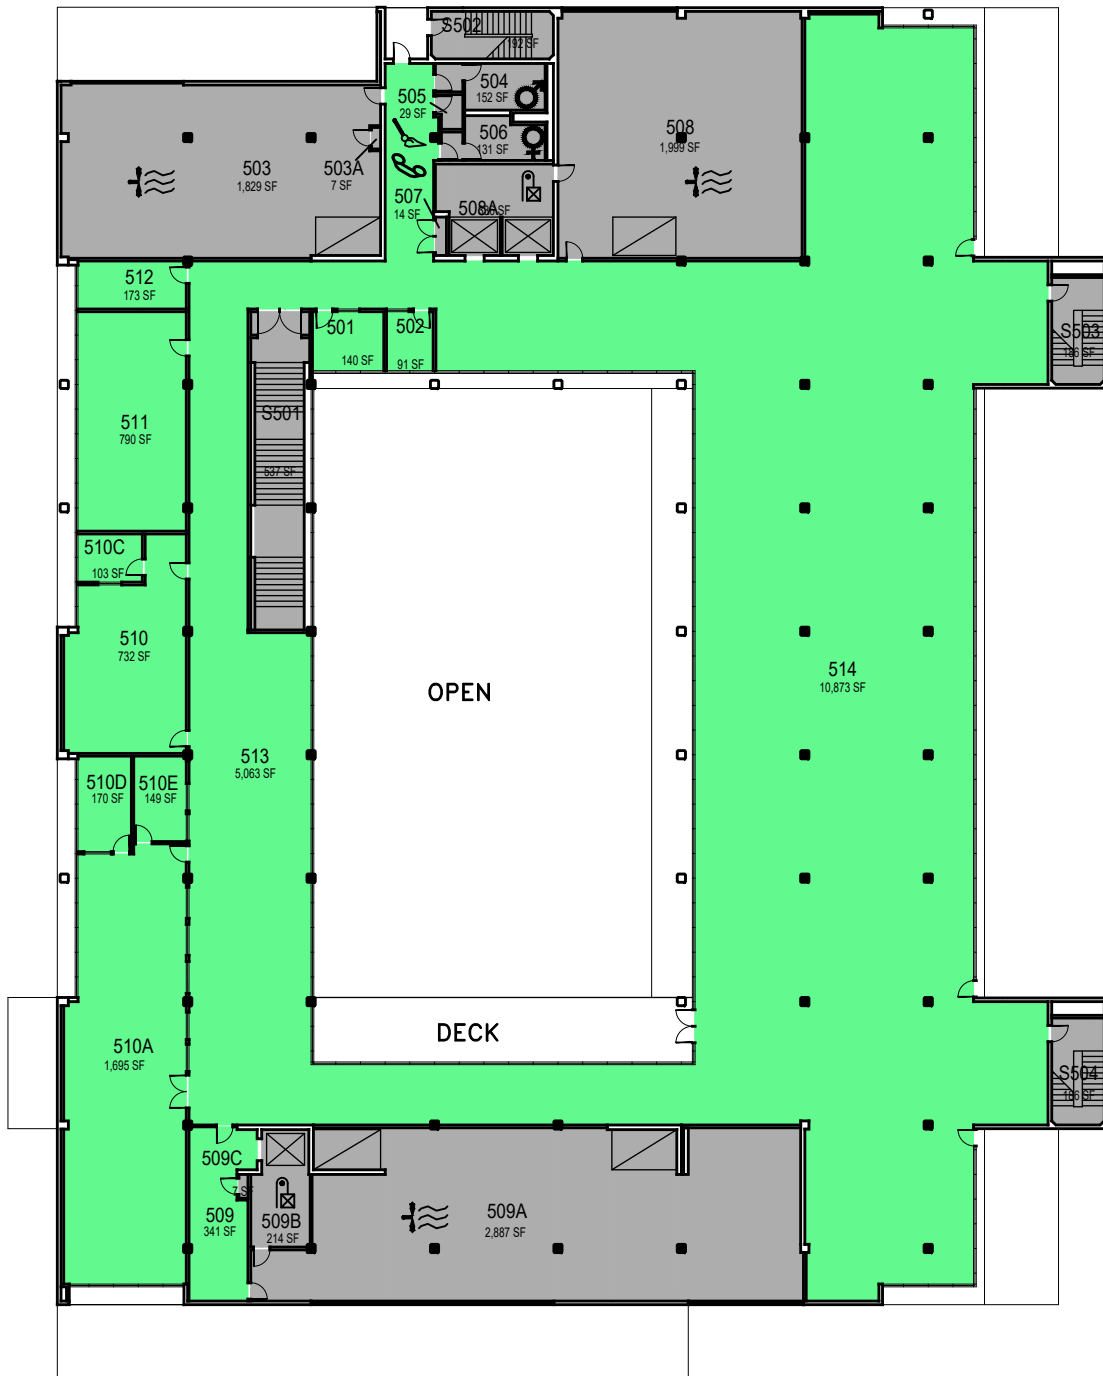

Robert E. Kennedy Library

Floor 5

FACILITIES MANAGEMENT AND DEVELOPMENT

00000 UNASSIGN	107500 OCOB	120000 ACAD AFRS	137500 UNIV DEV	120600 REDGE
102500 CAFES	110000 CLA	120400 ITS	140000 STUD AFRS	120800 SEM
105000 CAED	112500 CENG	121300 DIV/INCL	145000 PRESIDENT	130000 UNIV PERS
117500 CSM	125000 AFD	150000 UNIV SUP	160000 UCM	

April 2022

1"=35'