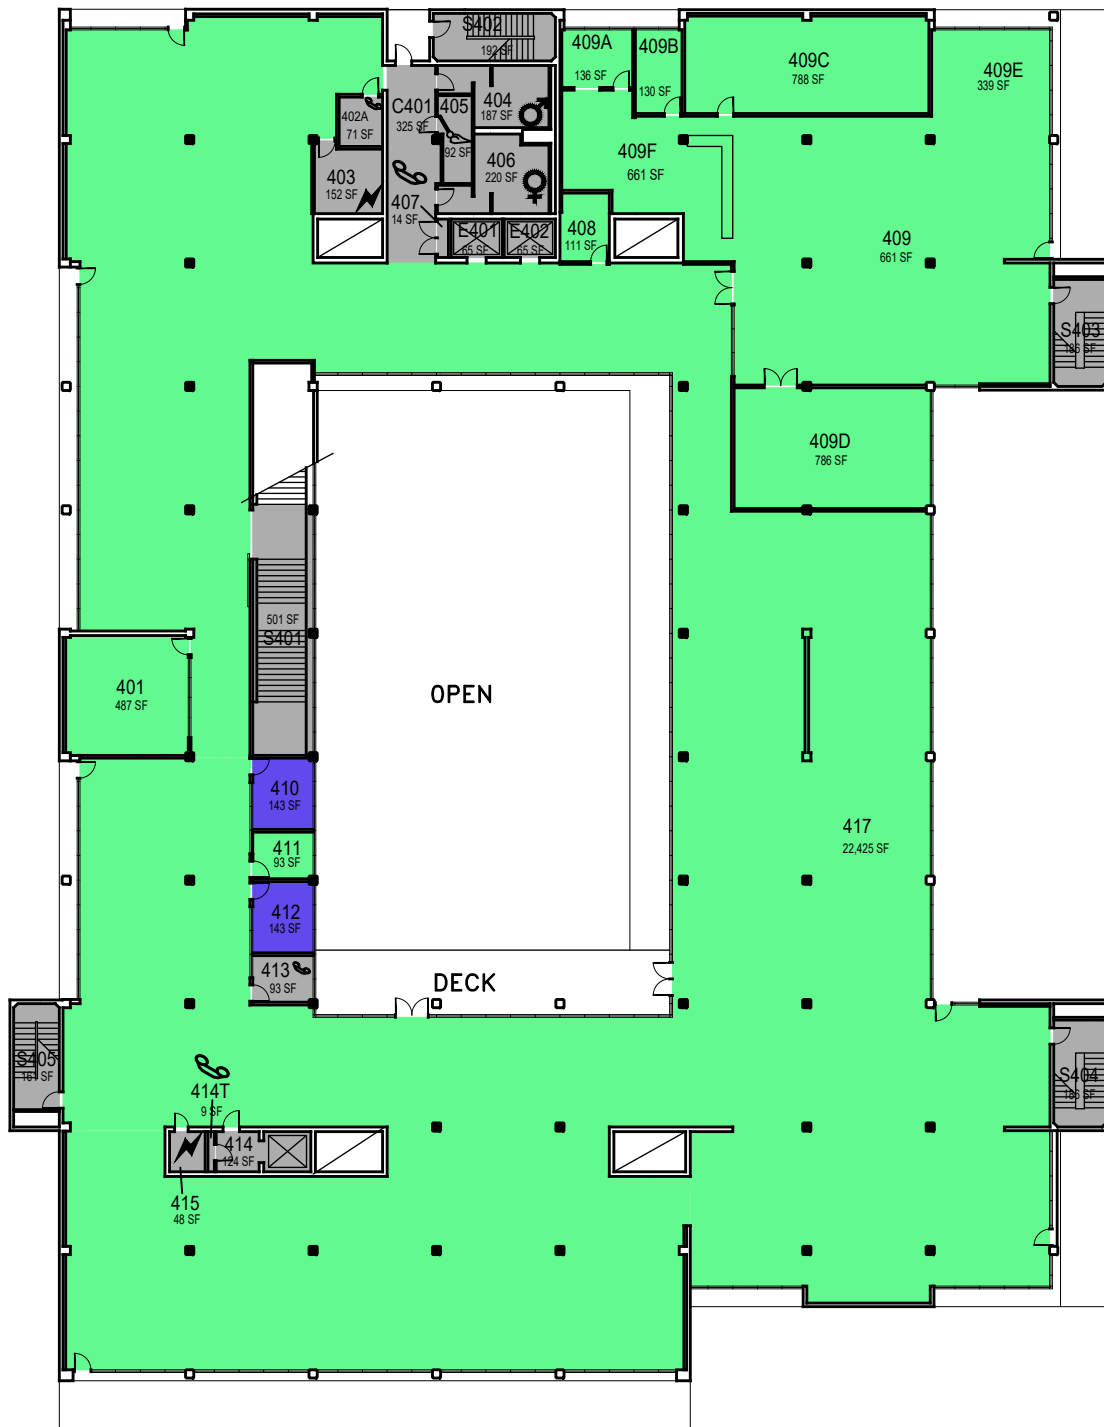

October 2020

1"=35'

College/Division

**CAL POLY**

Robert E. Kennedy Library

Floor 3  
Space Data [http://afd.calpoly.edu/facilities/spacefacility/space\\_data.asp](http://afd.calpoly.edu/facilities/spacefacility/space_data.asp)

October 2020

1"=35'

College/Division

**CAL POLY**

Robert E. Kennedy Library

Floor 4  
Space Data [http://afd.calpoly.edu/facilities/spacefacility/space\\_data.asp](http://afd.calpoly.edu/facilities/spacefacility/space_data.asp)