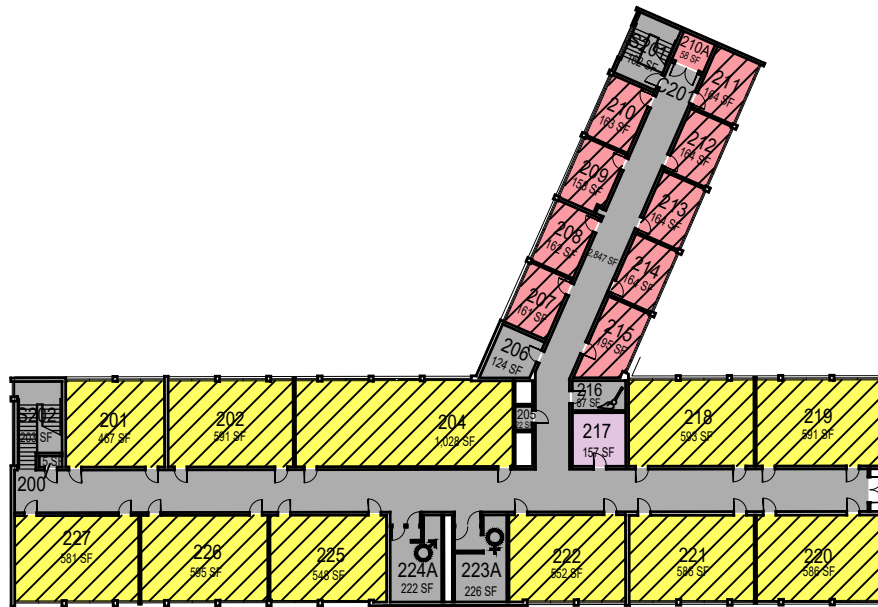

# Mathematics and Science

Floor 1  
Space Data [http://afd.calpoly.edu/facilities/spacefacility/space\\_data.asp](http://afd.calpoly.edu/facilities/spacefacility/space_data.asp)

FACILITIES MANAGEMENT AND DEVELOPMENT

000 UNASSIGN	400 STUDY	800 HEALTH
100 CLASS	500 SPECIAL	900 RESIDENTIAL
200 LAB	600 GENERAL	
300 OFFICE	700 SUPPORT	

October 2020

1"=45'

Room Use

# Mathematics and Science

Floor 2  
Space Data [http://afd.calpoly.edu/facilities/spacefacility/space\\_data.asp](http://afd.calpoly.edu/facilities/spacefacility/space_data.asp)

FACILITIES MANAGEMENT AND DEVELOPMENT

000 UNASSIGN	400 STUDY	800 HEALTH
100 CLASS	500 SPECIAL	900 RESIDENTIAL
200 LAB	600 GENERAL	
300 OFFICE	700 SUPPORT	

Room Use

October 2020

1"=45'