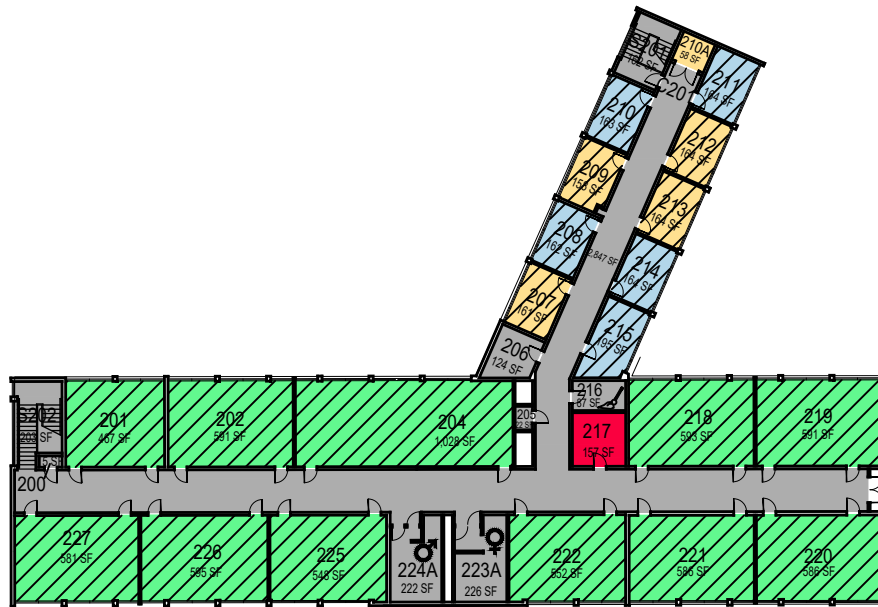

**CAL POLY**

Mathematics and Science

Floor 1  
Space Data [http://afd.calpoly.edu/facilities/spacefacility/space\\_data.asp](http://afd.calpoly.edu/facilities/spacefacility/space_data.asp)

FACILITIES MANAGEMENT AND DEVELOPMENT

October 2020

1"=45'

College/Division

**CAL POLY**

Mathematics and Science

Floor 2  
Space Data [http://afd.calpoly.edu/facilities/spacefacility/space\\_data.asp](http://afd.calpoly.edu/facilities/spacefacility/space_data.asp)

October 2020

1"=45'

College/Division