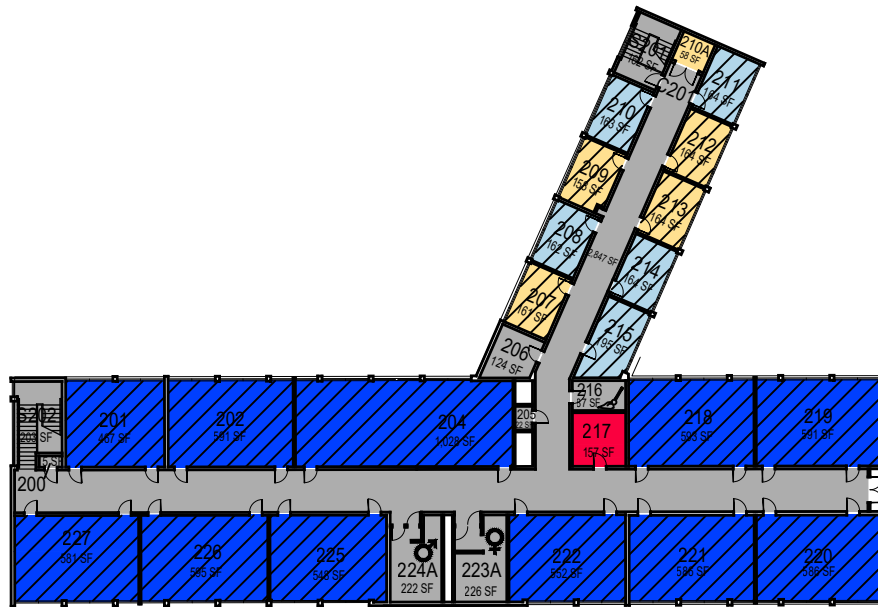

Mathematics and Science

Floor 1

00000 UNASSIGN	107500 OCOB	120000 ACAD AFRS	137500 UNIV DEV	120600 REDGE
102500 CAFES	110000 CLA	120400 ITS	140000 STUD AFRS	120800 SEM
105000 CAED	112500 CENG	121300 DIV/INCL	145000 PRESIDENT	130000 UNIV PERS
117500 CSM	125000 AFD	150000 UNIV SUP	160000 UCM	

April 2023

1"=45'

Mathematics and Science

Floor 2

000000 UNASSIGN	107500 OCOB	120000 ACAD AFRS	137500 UNIV DEV	120600 REDGE
102500 CAFES	110000 CLA	120400 ITS	140000 STUD AFRS	120800 SEM
105000 CAED	112500 CENG	121300 DIV/INCL	145000 PRESIDENT	130000 UNIV PERS
117500 CSM	125000 AFD	150000 UNIV SUP	160000 UCM	

April 2023

1"=45'