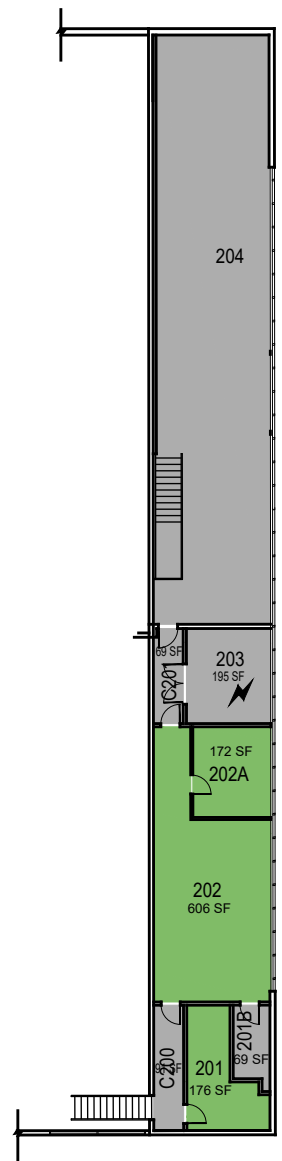

First Floor

Mezzanine

CAL POLY

Engineering South

Floor 1 and Mezzanine

Space Data http://afd.calpoly.edu/facilities/spacefacility/space_data.asp

FACILITIES MANAGEMENT AND DEVELOPMENT

00000 UNASSIGN	107500 OCOB	120000 ACAD AFRS	137500 UNIV DEV
102500 CAFES	110000 CLA	120400 ITS	140000 STUD AFRS
105000 CAED	112500 CENG	121300 DIV/INCL	145000 PRESIDENT
117500 CSM	125000 AFD	150000 UNIV SUP	

College/Division

October 2020

1"=30'-0"